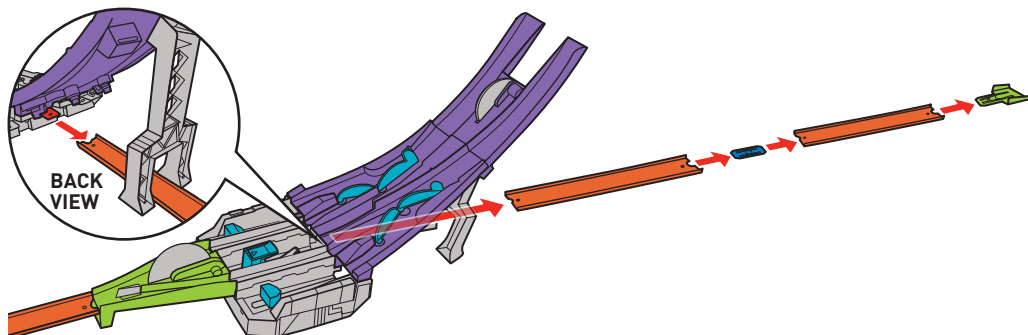

1. LOCK LAUNCHERS BACK AND LOAD CAR.

TRY DIFFERENT LAUNCH SETTINGS TO FIND THE BEST PERFORMANCE.

2. LAUNCH AND SAW CAR APART!

3. REJOIN AND CONTINUE THE RACE!

COLORS AND DECORATIONS MAY VARY.
FOR USE WITH SPLIT SPEEDERS™ VEHICLES ONLY.

TO PLAY – MASH-UP MODE

1. CONVERT TO MASH-UP MODE.

2.

3. LOCK LAUNCHERS BACK AND LOAD CAR/CAR PIECES.

TRY DIFFERENT LAUNCH SETTINGS TO FIND THE BEST PERFORMANCE.

TO PLAY – MASH-UP MODE (CONTD.)

4. LAUNCH AND SAW CAR APART!