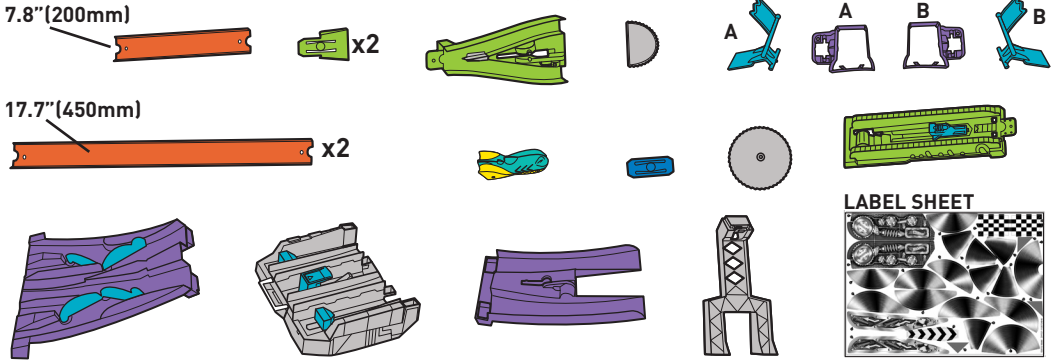

INSTRUCTIONS

BLADE RAID™

BUILD TRACK 2 WAYS!

MASH-UP MODE

SPLIT-UP MODE

This product contains a magnet. Do not use around items that are sensitive to or affected by magnetic fields.

4+

service.mattel.com
HOTWHEELS.COM

DHY27-097061
1100784113-DOM

PLEASE KEEP THESE INSTRUCTIONS FOR FUTURE REFERENCE AS THEY CONTAIN IMPORTANT INFORMATION.

CONTENTS

Refer to letter on toy parts and contents page to help with assembly.

APPLY LABELS

1. LOCK LAUNCHERS BACK AND LOAD CAR.

TRY DIFFERENT LAUNCH SETTINGS TO FIND THE BEST PERFORMANCE.

2. LAUNCH AND SAW CAR APART!

3. REJOIN AND CONTINUE THE RACE!

COLORS AND DECORATIONS MAY VARY.
FOR USE WITH SPLIT SPEEDERS™ VEHICLES ONLY.