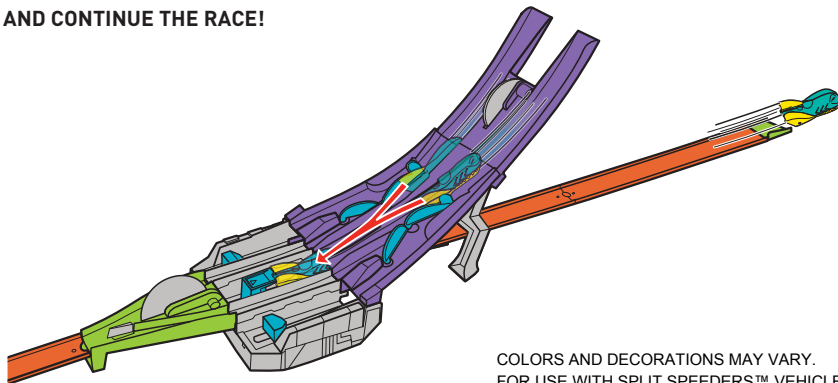

1. LOCK LAUNCHERS BACK AND LOAD CAR.

TRY DIFFERENT LAUNCH SETTINGS TO FIND THE BEST PERFORMANCE.

2. LAUNCH AND SAW CAR APART!

3. REJOIN AND CONTINUE THE RACE!

COLORS AND DECORATIONS MAY VARY.
FOR USE WITH SPLIT SPEEDERS™ VEHICLES ONLY.