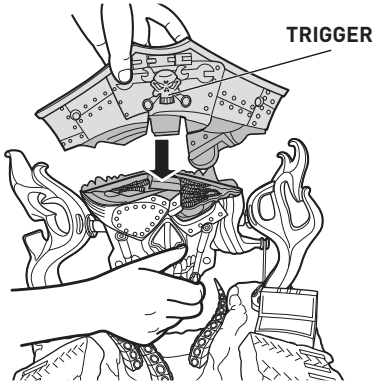

BACK

ASSEMBLY

1.

2.

ASSEMBLY (CONTD.)

3.

4. INSTALL RUBBER BAND.

5.

6.

7. IMPORTANT: DO NOT HOLD THE TRIGGER DURING ASSEMBLY.

8.

9. CONNECT TO OTHER HOT WHEELS® SETS (SOLD SEPARATELY).

NOT FOR USE WITH SOME HOT WHEELS® VEHICLES.

TO PLAY

1. FLIP SKULL OVER AND LOAD TRUCK.

**2. SLAM ON THE CANNON LAUNCHER!
HIT IT TOO SOFTLY AND THE SEA MONSTER GETS THE TRUCK.**

TO PLAY (CONTD.)

3. HIT THE TOP OF THE PIRATE SHIP TO REVEAL THE SKULL.

4. AIM FOR THE TRIGGER TO BLOW UP THE SKULL AND CLAIM THE TREASURE.

5. FOR PROS, DETACH THE CANNON LAUNCHER, TRY DIFFERENT ANGLES, AND RAMP UP THE CHALLENGE!