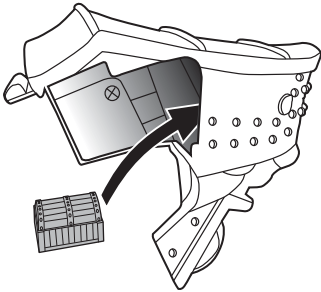

BACK

ASSEMBLY

1.

2.

ASSEMBLY (CONTD.)

3.

4. INSTALL RUBBER BAND.

5.

6.

7. IMPORTANT: DO NOT HOLD THE TRIGGER DURING ASSEMBLY.

8.

9. CONNECT TO OTHER HOT WHEELS® SETS (SOLD SEPARATELY).

NOT FOR USE WITH SOME HOT WHEELS® VEHICLES.

TO PLAY

1. FLIP SKULL OVER AND LOAD TRUCK.

**2. SLAM ON THE CANNON LAUNCHER!
HIT IT TOO SOFTLY AND THE SEA MONSTER GETS THE TRUCK.**

TO PLAY (CONTD.)

3. HIT THE TOP OF THE PIRATE SHIP TO REVEAL THE SKULL.

4. AIM FOR THE TRIGGER TO BLOW UP THE SKULL AND CLAIM THE TREASURE.

5. FOR PROS, DETACH THE CANNON LAUNCHER, TRY DIFFERENT ANGLES, AND RAMP UP THE CHALLENGE!