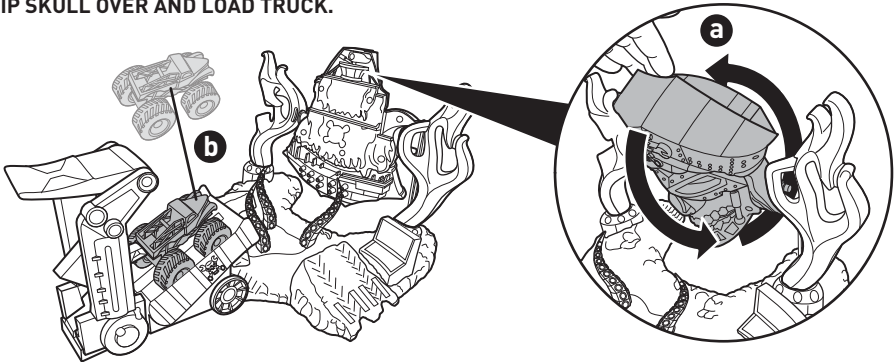

6.

7. IMPORTANT: DO NOT HOLD THE TRIGGER DURING ASSEMBLY.

8.

9. CONNECT TO OTHER HOT WHEELS® SETS (SOLD SEPARATELY).

NOT FOR USE WITH SOME HOT WHEELS® VEHICLES.

TO PLAY

1. FLIP SKULL OVER AND LOAD TRUCK.

**2. SLAM ON THE CANNON LAUNCHER!
HIT IT TOO SOFTLY AND THE SEA MONSTER GETS THE TRUCK.**

TO PLAY (CONTD.)

3. HIT THE TOP OF THE PIRATE SHIP TO REVEAL THE SKULL.

4. AIM FOR THE TRIGGER TO BLOW UP THE SKULL AND CLAIM THE TREASURE.

5. FOR PROS, DETACH THE CANNON LAUNCHER, TRY DIFFERENT ANGLES, AND RAMP UP THE CHALLENGE!