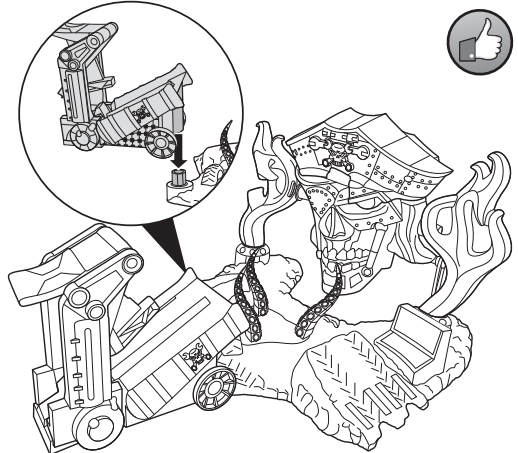

BACK

ASSEMBLY

1.

2.

ASSEMBLY (CONTD.)

3.

4. INSTALL RUBBER BAND.

5.

6.

7. IMPORTANT: DO NOT HOLD THE TRIGGER DURING ASSEMBLY.

8.

9. CONNECT TO OTHER HOT WHEELS® SETS (SOLD SEPARATELY).

NOT FOR USE WITH SOME HOT WHEELS® VEHICLES.

TO PLAY

1. FLIP SKULL OVER AND LOAD TRUCK.

**2. SLAM ON THE CANNON LAUNCHER!
HIT IT TOO SOFTLY AND THE SEA MONSTER GETS THE TRUCK.**

TO PLAY (CONTD.)

3. HIT THE TOP OF THE PIRATE SHIP TO REVEAL THE SKULL.

4. AIM FOR THE TRIGGER TO BLOW UP THE SKULL AND CLAIM THE TREASURE.

5. FOR PROS, DETACH THE CANNON LAUNCHER, TRY DIFFERENT ANGLES, AND RAMP UP THE CHALLENGE!