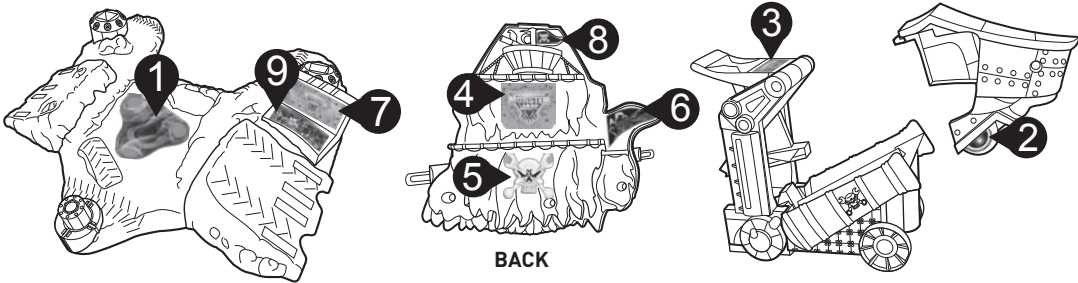

4+

service.mattel.com

HOTWHEELS.COM

DJK63-0970G1
1100604187-DOM

PLEASE KEEP THESE INSTRUCTIONS FOR FUTURE REFERENCE AS THEY CONTAIN IMPORTANT INFORMATION.

CONTENTS

LABEL SHEET

APPLY LABELS

BACK

ASSEMBLY

1.

2.

ASSEMBLY (CONTD.)

3.

4. INSTALL RUBBER BAND.

5.

6.

7. IMPORTANT: DO NOT HOLD THE TRIGGER DURING ASSEMBLY.

8.

9. CONNECT TO OTHER HOT WHEELS® SETS (SOLD SEPARATELY).

NOT FOR USE WITH SOME HOT WHEELS® VEHICLES.

TO PLAY

1. FLIP SKULL OVER AND LOAD TRUCK.

**2. SLAM ON THE CANNON LAUNCHER!
HIT IT TOO SOFTLY AND THE SEA MONSTER GETS THE TRUCK.**

TO PLAY (CONTD.)

3. HIT THE TOP OF THE PIRATE SHIP TO REVEAL THE SKULL.

4. AIM FOR THE TRIGGER TO BLOW UP THE SKULL AND CLAIM THE TREASURE.

5. FOR PROS, DETACH THE CANNON LAUNCHER, TRY DIFFERENT ANGLES, AND RAMP UP THE CHALLENGE!