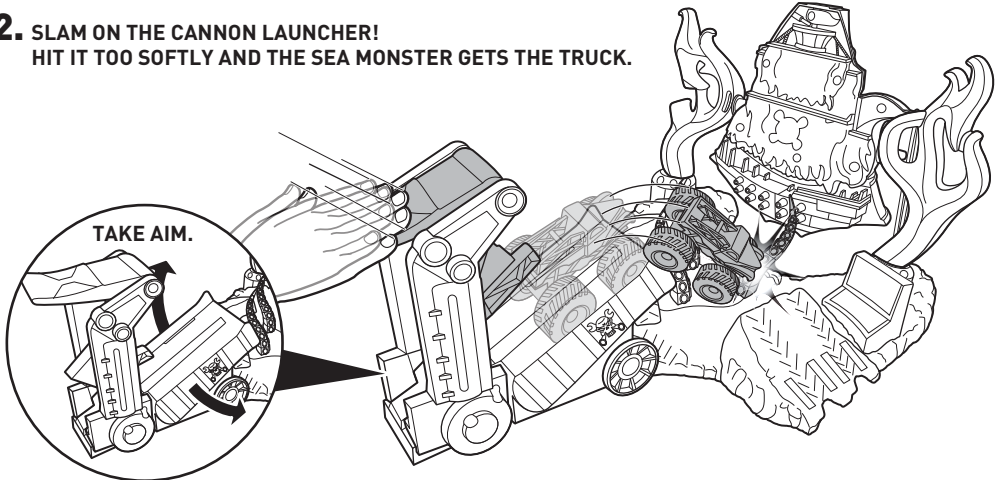

6.

7. IMPORTANT: DO NOT HOLD THE TRIGGER DURING ASSEMBLY.

8.

9. CONNECT TO OTHER HOT WHEELS® SETS (SOLD SEPARATELY).

NOT FOR USE WITH SOME HOT WHEELS® VEHICLES.

TO PLAY

1. FLIP SKULL OVER AND LOAD TRUCK.

**2. SLAM ON THE CANNON LAUNCHER!
HIT IT TOO SOFTLY AND THE SEA MONSTER GETS THE TRUCK.**

TO PLAY (CONTD.)

3. HIT THE TOP OF THE PIRATE SHIP TO REVEAL THE SKULL.

4. AIM FOR THE TRIGGER TO BLOW UP THE SKULL AND CLAIM THE TREASURE.

5. FOR PROS, DETACH THE CANNON LAUNCHER, TRY DIFFERENT ANGLES, AND RAMP UP THE CHALLENGE!