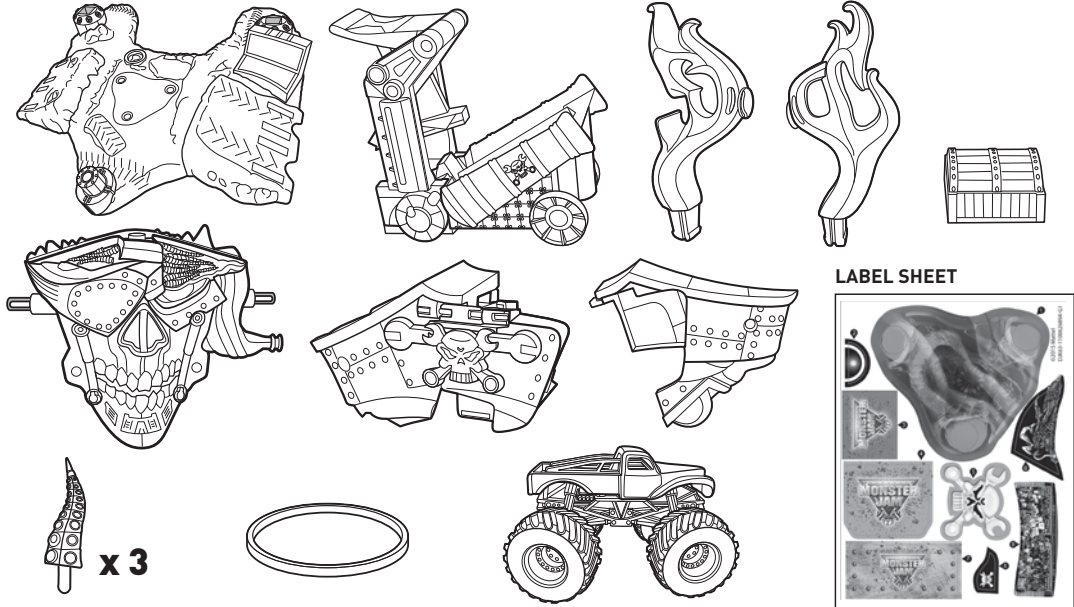

CONTENTS

APPLY LABELS

ASSEMBLY

1.

2.