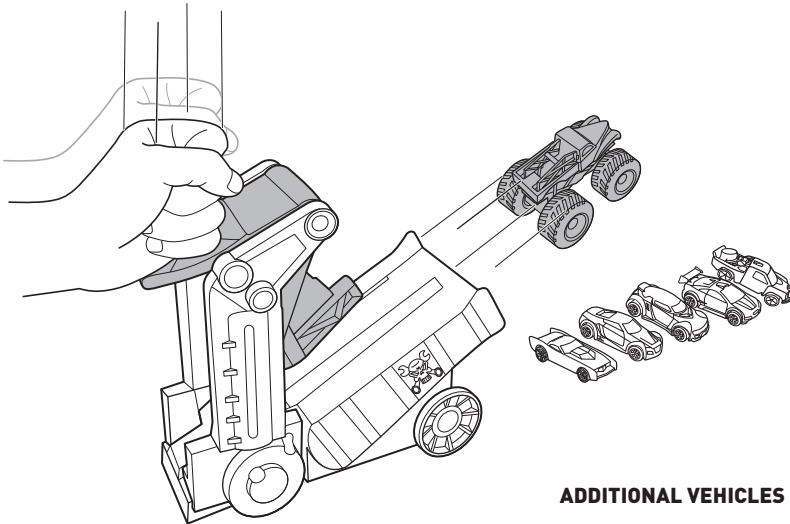

MORE WAYS TO PLAY

DETACH AND PLAY WITH CANNON LAUNCHER SEPARATELY. HOW MANY CARS (SOLD SEPARATELY) CAN YOU JUMP?