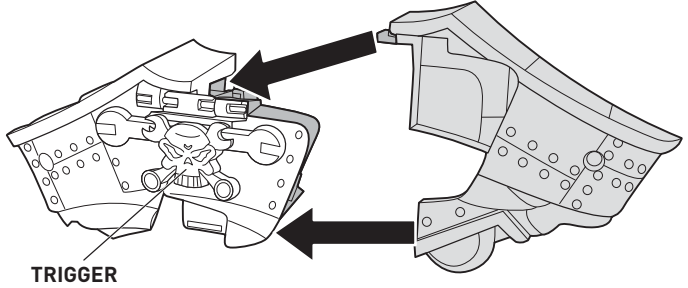

BACK

ASSEMBLY

1.

2.

ASSEMBLY (CONTD.)

3.

4. INSTALL RUBBER BAND.

5.

6.

7. IMPORTANT: DO NOT HOLD THE TRIGGER DURING ASSEMBLY.

8.

9. CONNECT TO OTHER HOT WHEELS® SETS (SOLD SEPARATELY).

NOT FOR USE WITH SOME HOT WHEELS® VEHICLES.

TO PLAY

1. FLIP SKULL OVER AND LOAD TRUCK.

**2. SLAM ON THE CANNON LAUNCHER!
HIT IT TOO SOFTLY AND THE SEA MONSTER GETS THE TRUCK.**

TO PLAY (CONTD.)

3. HIT THE TOP OF THE PIRATE SHIP TO REVEAL THE SKULL.

4. AIM FOR THE TRIGGER TO BLOW UP THE SKULL AND CLAIM THE TREASURE.

5. FOR PROS, DETACH THE CANNON LAUNCHER, TRY DIFFERENT ANGLES, AND RAMP UP THE CHALLENGE!