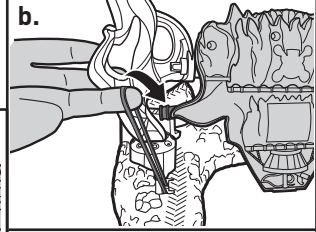

BACK

ASSEMBLY

1.

2.

ASSEMBLY (CONTD.)

3.

4. INSTALL RUBBER BAND.

5.

6.

7. IMPORTANT: DO NOT HOLD THE TRIGGER DURING ASSEMBLY.

8.

9. CONNECT TO OTHER HOT WHEELS® SETS (SOLD SEPARATELY).

NOT FOR USE WITH SOME HOT WHEELS® VEHICLES.

TO PLAY

1. FLIP SKULL OVER AND LOAD TRUCK.

**2. SLAM ON THE CANNON LAUNCHER!
HIT IT TOO SOFTLY AND THE SEA MONSTER GETS THE TRUCK.**

TO PLAY (CONTD.)

3. HIT THE TOP OF THE PIRATE SHIP TO REVEAL THE SKULL.

4. AIM FOR THE TRIGGER TO BLOW UP THE SKULL AND CLAIM THE TREASURE.

5. FOR PROS, DETACH THE CANNON LAUNCHER, TRY DIFFERENT ANGLES, AND RAMP UP THE CHALLENGE!