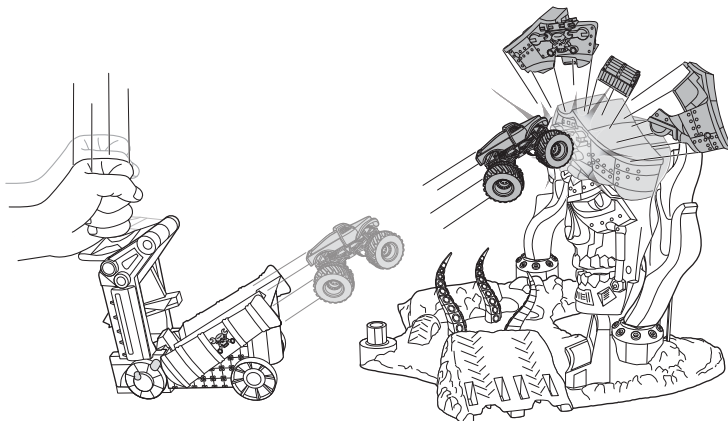

6.

7. IMPORTANT: DO NOT HOLD THE TRIGGER DURING ASSEMBLY.

8.

9. CONNECT TO OTHER HOT WHEELS® SETS (SOLD SEPARATELY).

NOT FOR USE WITH SOME HOT WHEELS® VEHICLES.

TO PLAY

1. FLIP SKULL OVER AND LOAD TRUCK.

**2. SLAM ON THE CANNON LAUNCHER!
HIT IT TOO SOFTLY AND THE SEA MONSTER GETS THE TRUCK.**

TO PLAY (CONTD.)

3. HIT THE TOP OF THE PIRATE SHIP TO REVEAL THE SKULL.

4. AIM FOR THE TRIGGER TO BLOW UP THE SKULL AND CLAIM THE TREASURE.

5. FOR PROS, DETACH THE CANNON LAUNCHER, TRY DIFFERENT ANGLES, AND RAMP UP THE CHALLENGE!

6. FOR NEWBIES, ATTACH CANNON LAUNCHER TO THE SET FOR A SURE SHOT.

MORE WAYS TO PLAY

DETACH AND PLAY WITH CANNON LAUNCHER SEPARATELY. HOW MANY CARS (SOLD SEPARATELY) CAN YOU JUMP?

ADDITIONAL VEHICLES NOT INCLUDED.