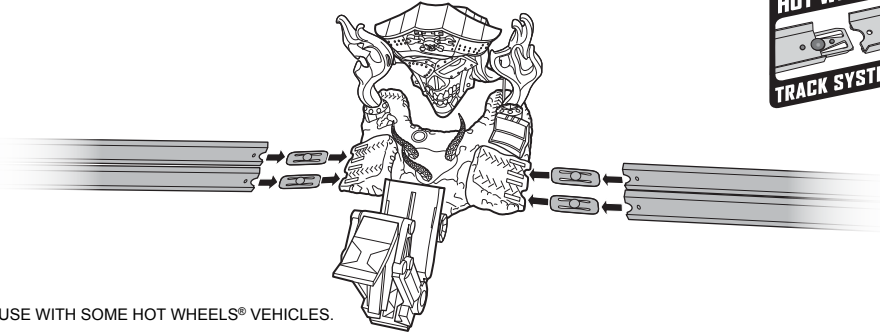

BACK

ASSEMBLY

1.

2.

ASSEMBLY (CONTD.)

3.

4. INSTALL RUBBER BAND.

5.

6.

7. IMPORTANT: DO NOT HOLD THE TRIGGER DURING ASSEMBLY.

8.

9. CONNECT TO OTHER HOT WHEELS® SETS (SOLD SEPARATELY).

NOT FOR USE WITH SOME HOT WHEELS® VEHICLES.

TO PLAY

1. FLIP SKULL OVER AND LOAD TRUCK.

**2. SLAM ON THE CANNON LAUNCHER!
HIT IT TOO SOFTLY AND THE SEA MONSTER GETS THE TRUCK.**

TO PLAY (CONTD.)

3. HIT THE TOP OF THE PIRATE SHIP TO REVEAL THE SKULL.

4. AIM FOR THE TRIGGER TO BLOW UP THE SKULL AND CLAIM THE TREASURE.

5. FOR PROS, DETACH THE CANNON LAUNCHER, TRY DIFFERENT ANGLES, AND RAMP UP THE CHALLENGE!