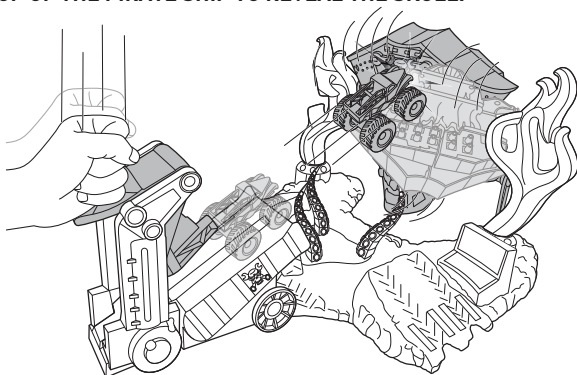

BACK

ASSEMBLY

1.

2.

ASSEMBLY (CONTD.)

3.

4. INSTALL RUBBER BAND.

5.

6.

7. IMPORTANT: DO NOT HOLD THE TRIGGER DURING ASSEMBLY.

8.

9. CONNECT TO OTHER HOT WHEELS® SETS (SOLD SEPARATELY).

NOT FOR USE WITH SOME HOT WHEELS® VEHICLES.

TO PLAY

1. FLIP SKULL OVER AND LOAD TRUCK.

**2. SLAM ON THE CANNON LAUNCHER!
HIT IT TOO SOFTLY AND THE SEA MONSTER GETS THE TRUCK.**

TO PLAY (CONTD.)

3. HIT THE TOP OF THE PIRATE SHIP TO REVEAL THE SKULL.

4. AIM FOR THE TRIGGER TO BLOW UP THE SKULL AND CLAIM THE TREASURE.

5. FOR PROS, DETACH THE CANNON LAUNCHER, TRY DIFFERENT ANGLES, AND RAMP UP THE CHALLENGE!