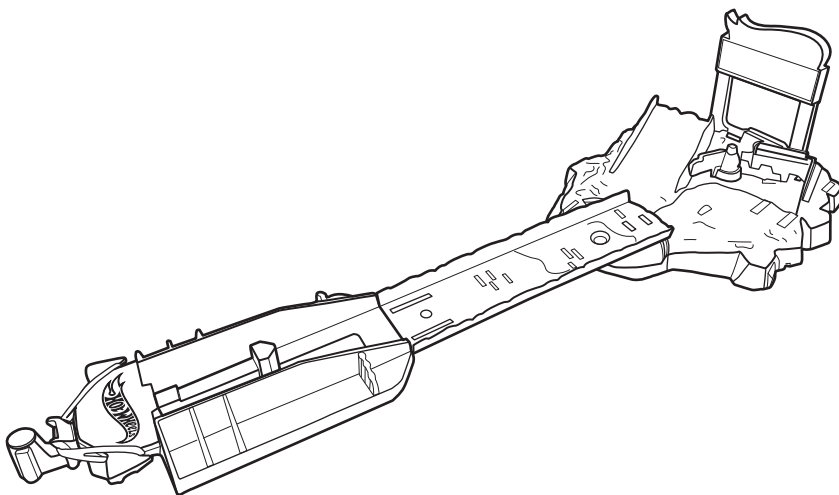

CONSTRUCTION MAYHEM™

4+

service.mattel.com

HOTWHEELS.COM

ASST.CKJ08
DKR44-0970
1100811765-DOM
ASST.CKJ24
DL651-0970
1100811843-DOM

PLEASE KEEP THESE INSTRUCTIONS FOR FUTURE REFERENCE AS THEY CONTAIN IMPORTANT INFORMATION.

CONTENTS

LABEL SHEET

APPLY LABELS

ASSEMBLY

1.

2.

3.

4.

TO PLAY

1. Pull back and up to lock launcher in place.

2. Choose the jump ramp and take off!

3. Or switch lanes for crazy spinouts!

NOT FOR USE WITH SOME HOT WHEELS® VEHICLES.
INCLUDES ONE VEHICLE. OTHER VEHICLES SHOWN SOLD SEPARATELY.