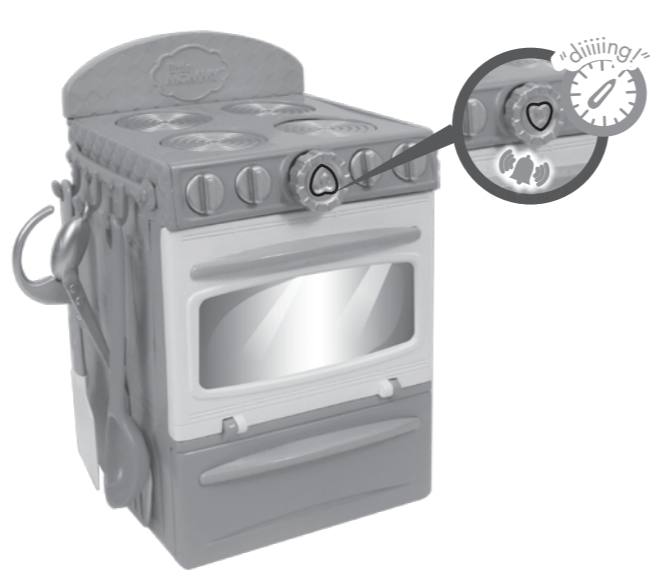

LET'S PLAY!

4 **a** Adjust oven plate height and place cupcake or cookies in the oven!

b Turn the dial to set the oven!

c Oven "dings" when dial finishes turning!

d Store accessories inside the oven drawer when you are done!

Little Mommy® Bake with Me Baby™ INSTRUCTIONS

3+

DLB57-0970

CONTENTS

To place egg back into shell.

WARNING:
CHOKING HAZARD - Toy contains small balls. Not for children under 3 years.

This product contains a magnet. Do not use around items that are sensitive to or affected by magnetic fields.
SURFACE WASHABLE ONLY.
Please remove everything from the package and compare to the contents shown here.
If any items are missing, please contact your local Mattel office.
Keep these instructions for future reference as they contain important information.

LET'S PLAY!

1 Align hearts on hands and accessories for the doll to hold them!

2 Press the button on the left leg to move the doll's left hand!

a Crack an egg!

b Use the egg beater!

c Use the spoon!

3 Press the button on the right leg to...