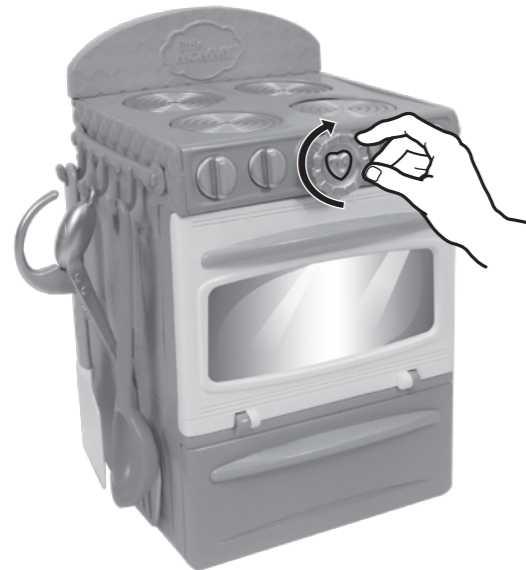

LET'S PLAY!

4 **a** Adjust oven plate height and place cupcake or cookies in the oven!

b Turn the dial to set the oven!

c Oven "dings" when dial finishes turning!

d Store accessories inside the oven drawer when you are done!

Little Mommy® Bake with Me Baby™ INSTRUCTIONS

3+

DLB57-0970

CONTENTS

To place egg back into shell.

WARNING:
CHOKING HAZARD - Toy contains small balls. Not for children under 3 years.

This product contains a magnet. Do not use around items that are sensitive to or affected by magnetic fields.
SURFACE WASHABLE ONLY.
Please remove everything from the package and compare to the contents shown here.
If any items are missing, please contact your local Mattel office.
Keep these instructions for future reference as they contain important information.

LET'S PLAY!

1 Align hearts on hands and accessories for the doll to hold them!

2 Press the button on the left leg to move the doll's left hand!

a Crack an egg!

b Use the egg beater!

c Use the spoon!

3 Press the button on the right leg to...