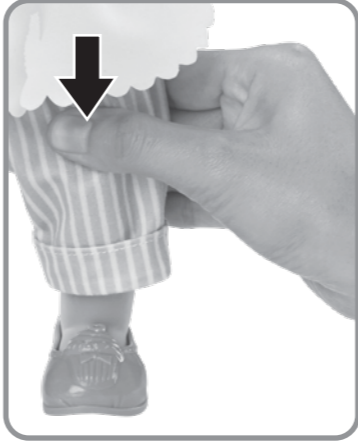

Little Mommy® Bake with Me Baby™ INSTRUCTIONS

3+

DLB57-0970

CONTENTS

To place egg back into shell.

WARNING:
CHOKING HAZARD - Toy contains small balls. Not for children under 3 years.

This product contains a magnet. Do not use around items that are sensitive to or affected by magnetic fields.
SURFACE WASHABLE ONLY.
Please remove everything from the package and compare to the contents shown here.
If any items are missing, please contact your local Mattel office.
Keep these instructions for future reference as they contain important information.

LET'S PLAY!

1 Align hearts on hands and accessories for the doll to hold them!

2 Press the button on the left leg to move the doll's left hand!

a Crack an egg!

b Use the egg beater!

c Use the spoon!

3 Press the button on the right leg to...