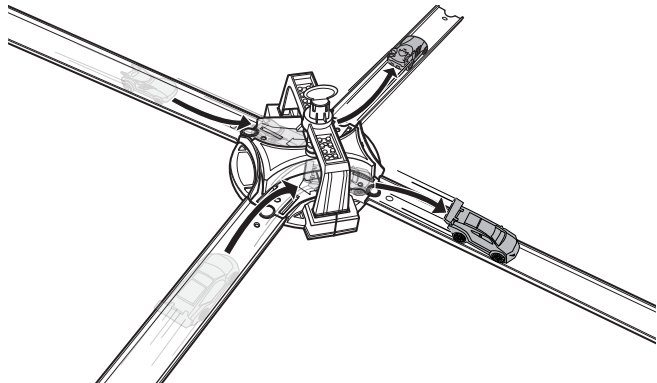

NOW GRAB YOUR CAR AND GO!

1.