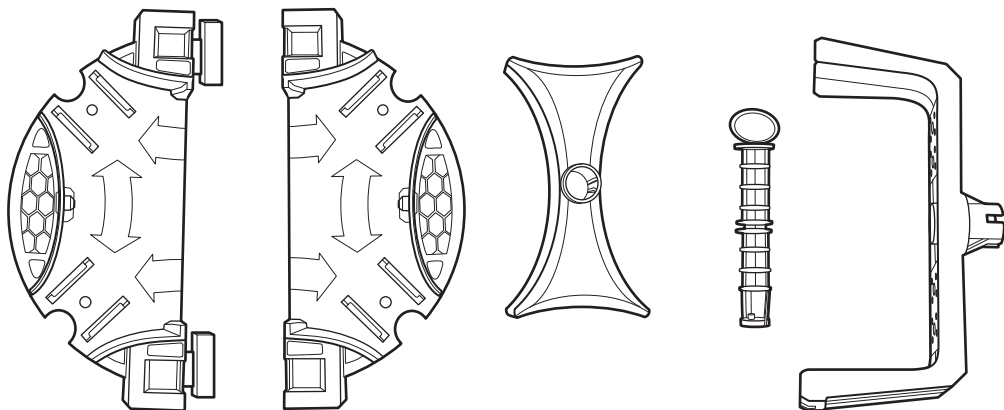

## SWITCH IT!

4+

ASST.DLF01  
DLF04-0970  
1100770444-DOM

HERE'S WHAT YOU GET!

PARTS IN THIS SET ARE LABELED **TB10**