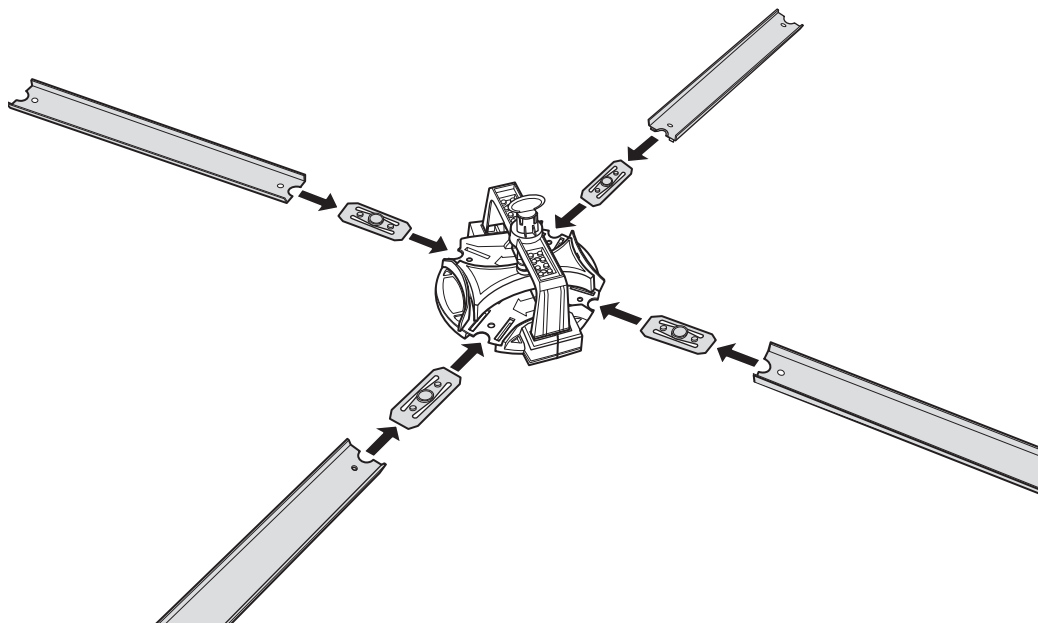

## SWITCH IT!

4+

ASST.DLF01  
DLF04-0970  
1100770444-DOM

HERE'S WHAT YOU GET!

PARTS IN THIS SET ARE LABELED **TB10**

# HERE'S HOW YOU START

1.

2.

3.

# HERE'S HOW IT WORKS!

YOU CAN CONNECT YOUR HOT WHEELS® TRACKS AND TRACK CONNECTORS (NOT INCLUDED).