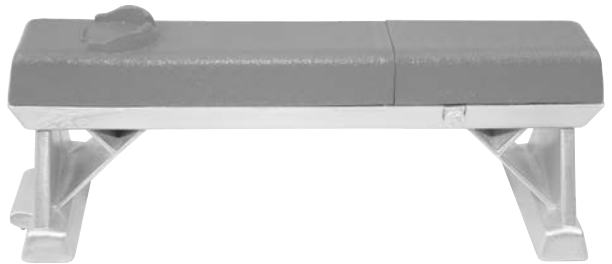

Barbie

INSTRUCTIONS

3+

MATTEL[®]

DMC37

CONTENTS

Dolls cannot stand alone.

This product contains magnets. Do not use around items that are sensitive to or affected by magnetic fields.

Assembly

Note: For best results, place the beam on a smooth and flat surface.

- 1 Slide the beam cover back and release.

2

3

Press button on the side of the beam. Doll flips and lands!

CONSUMER INFORMATION

Need Assistance? Visit service.mattel.com or call 1-800-524-8697 (US and Canada only).