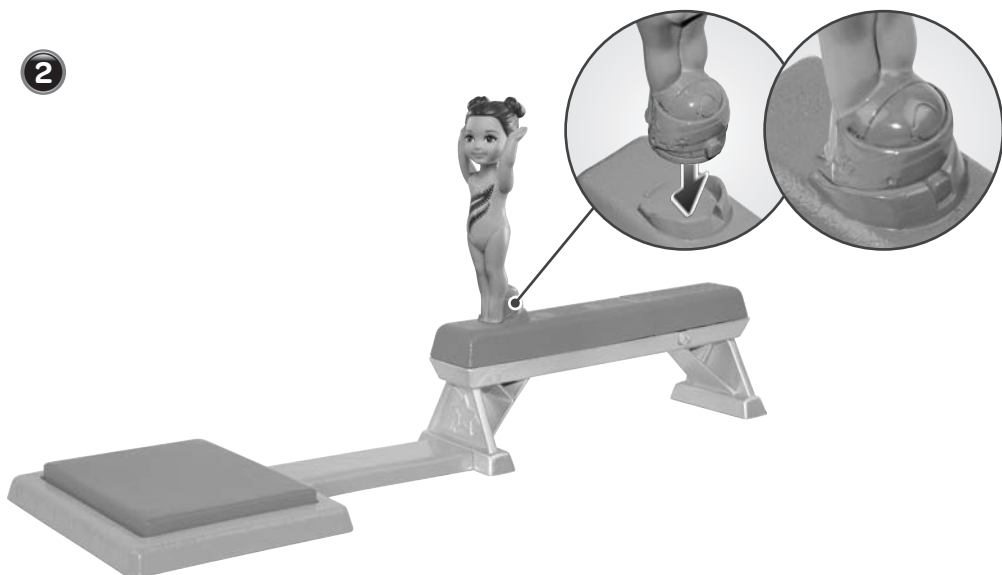

Barbie

INSTRUCTIONS

3+

MATTEL[®]

DMC37

CONTENTS

Dolls cannot stand alone.

This product contains magnets. Do not use around items that are sensitive to or affected by magnetic fields.

Assembly

Note: For best results, place the beam on a smooth and flat surface.

- 1 Slide the beam cover back and release.

2

3

Press button on the side of the beam. Doll flips and lands!

CONSUMER INFORMATION

Need Assistance? Visit service.mattel.com or call 1-800-524-8697 (US and Canada only).