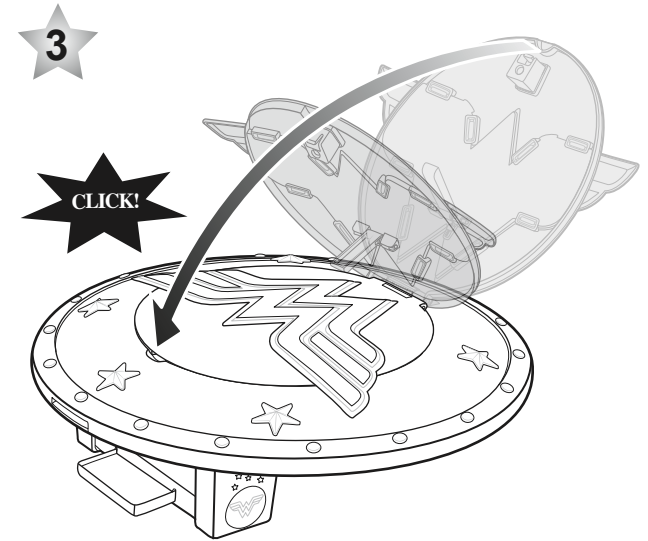

# LET'S PLAY

Load 5 discs into shield.  
NOTE: Unload all discs from shield when not in use.

Press trigger to shoot.

Warning: Do not aim at eyes or face. Only use projectiles supplied with this toy. Do not fire at point blank range.