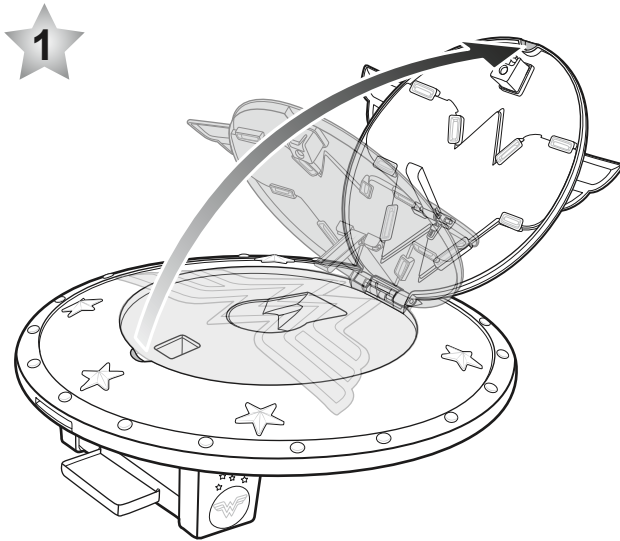

# LET'S PLAY

Load 5 discs into shield.  
NOTE: Unload all discs from shield when not in use.

Press trigger to shoot.

Warning: Do not aim at eyes or face. Only use projectiles supplied with this toy. Do not fire at point blank range.