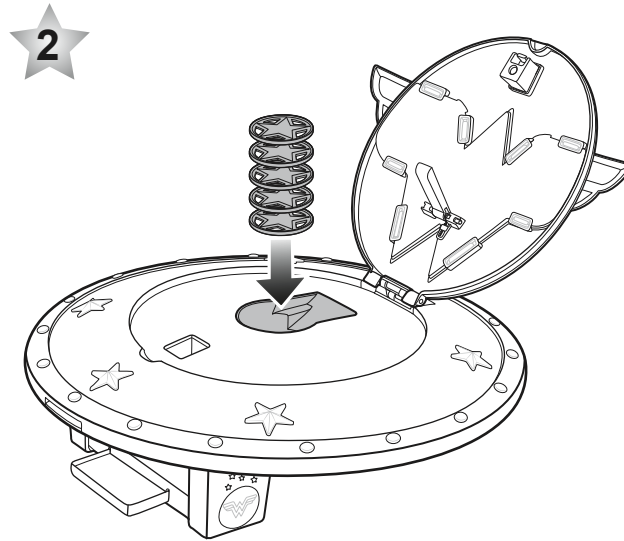

# LET'S PLAY

Load 5 discs into shield.  
NOTE: Unload all discs from shield when not in use.

Press trigger to shoot.

Warning: Do not aim at eyes or face. Only use projectiles supplied with this toy. Do not fire at point blank range.