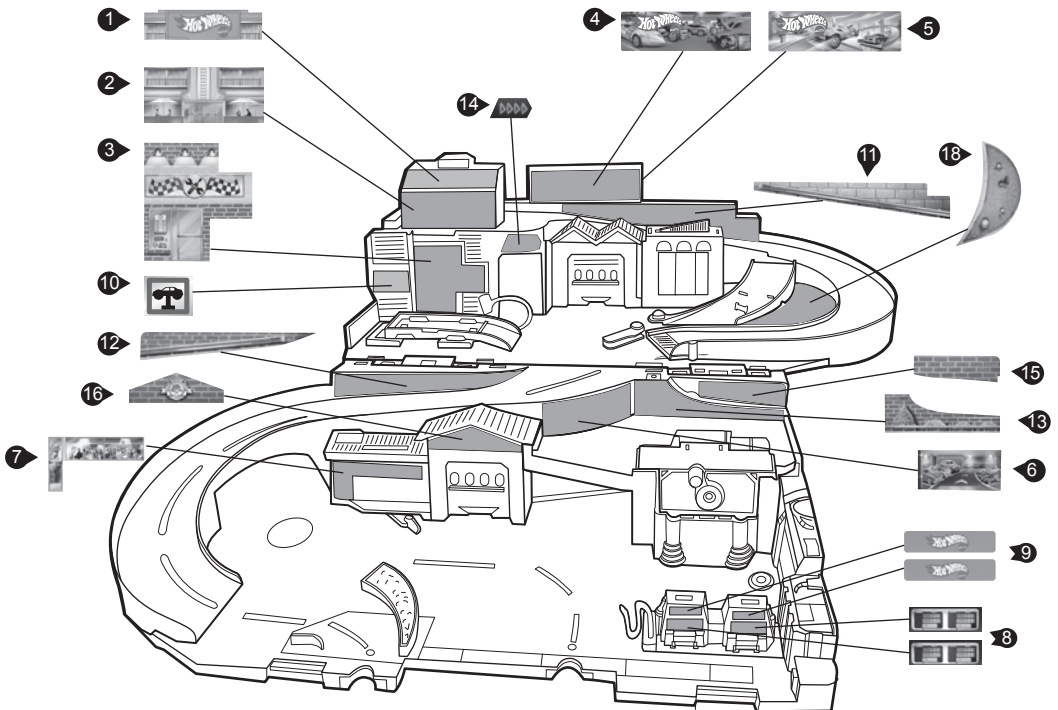

INSTRUCTIONS

STO & GO™

3+

service.mattel.com

HOTWHEELS.COM

DMW90-0970

1100755875-DOM-G1

PLEASE KEEP THESE INSTRUCTIONS FOR FUTURE REFERENCE AS THEY CONTAIN IMPORTANT INFORMATION.

CONTENTS

LABEL SHEET

APPLY LABELS

SET UP

1.

2.

3.

4.

CONNECT TO OTHER HOT WHEELS® SETS (SOLD SEPARATELY).

**1 VEHICLE INCLUDED. OTHER VEHICLES SOLD SEPARATELY.
NOT FOR USE WITH SOME HOT WHEELS® VEHICLES.**

TO PLAY

A. SPEED RAMP & DIVERTER.

1.

2a.

2b.

3.