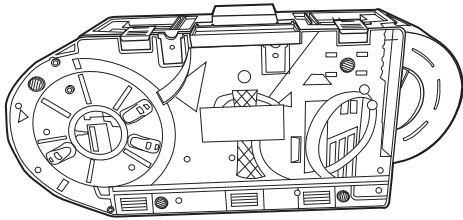

INSTRUCTIONS

STO & GO™

3+

service.mattel.com

HOTWHEELS.COM

DMW90-0970

1100755875-DOM-G1

PLEASE KEEP THESE INSTRUCTIONS FOR FUTURE REFERENCE AS THEY CONTAIN IMPORTANT INFORMATION.

CONTENTS

LABEL SHEET

APPLY LABELS

SET UP

1.

2.

3.

4.

CONNECT TO OTHER HOT WHEELS® SETS (SOLD SEPARATELY).

**1 VEHICLE INCLUDED. OTHER VEHICLES SOLD SEPARATELY.
NOT FOR USE WITH SOME HOT WHEELS® VEHICLES.**

TO PLAY

A. SPEED RAMP & DIVERTER.

1.

2a.

2b.

3.