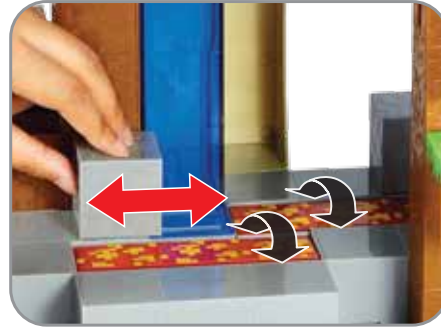

BASE PLAY FEATURES

ELEVATOR

Move figure up and down on the elevator!

BOTTOM VIEW

Figures sold separately.

WATERFALL/LAVA FLOW

Move block left or right to change between Waterfall and Lava Flow!

DIAMOND

Find the hidden slot in the base.

Store the diamond in the hidden slot.

Close slot.

Find the hidden diamond!

Figures sold separately.

HIDDEN ZOMBIE

There is a hidden Zombie in the base!
Locate and push the box down to find it!