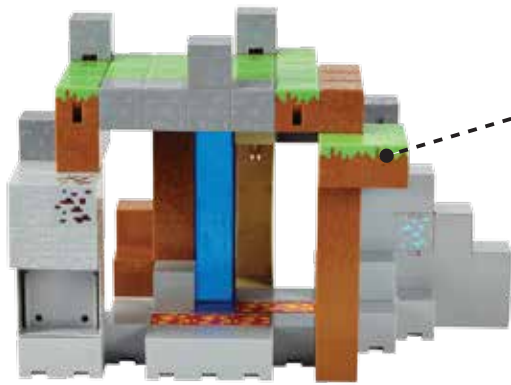

5 Sand Blocks

8 Torches

1 Ladder

1 Sticker Sheet.

Apply stickers anywhere you like!
The labels are one time use only and cannot be repositioned.

Check out service.mattel.com for more information.
Please remove everything from the package and compare to the contents shown here.
If any items are missing, please contact your local Mattel office.
Keep these instructions for future reference as they contain important information.
Colors and decorations may vary.

DNM76-0970-G3
1100957362-DOM

service.mattel.com

BEFORE YOU START

SET UP

ONE TIME ASSEMBLY! Snap these parts on BEFORE crafting.

DETACHABLE ELEVATOR

IMPORTANT: Mountain Top cannot be detached once assembled.

BASE PLAY FEATURES

ELEVATOR

Move figure up and down on the elevator!

BOTTOM VIEW

Figures sold separately.

WATERFALL/LAVA FLOW

Move block left or right to change between Waterfall and Lava Flow!

DIAMOND

Find the hidden slot in the base.

Store the diamond in the hidden slot.

Close slot.

Find the hidden diamond!

Figures sold separately.

HIDDEN ZOMBIE

There is a hidden Zombie in the base!
Locate and push the box down to find it!