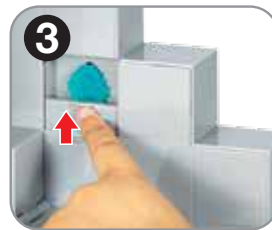

BASE PLAY FEATURES

ELEVATOR

Move figure up and down on the elevator!

BOTTOM VIEW

Figures sold separately.

WATERFALL/LAVA FLOW

Move block left or right to change between Waterfall and Lava Flow!

DIAMOND

Find the hidden slot in the base.

Store the diamond in the hidden slot.

Close slot.

Find the hidden diamond!

Figures sold separately.

HIDDEN ZOMBIE

There is a hidden Zombie in the base!
Locate and push the box down to find it!