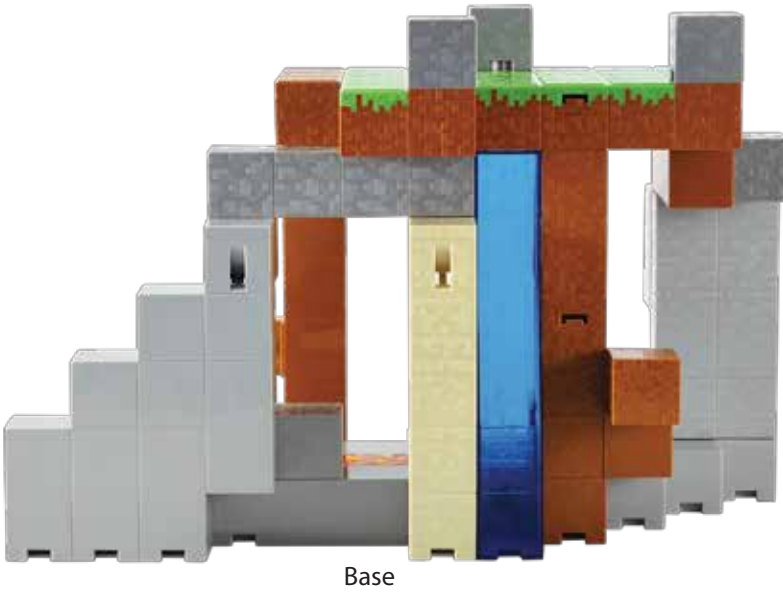

SURVIVAL MODE PLAYSET

INSTRUCTIONS

6+

CONTENTS

Playset Interchangeable Pieces

Diamond Pickaxe

Crafting table

2 Diamonds (spare)

5 Sand Blocks

8 Torches

1 Ladder

1 Sticker Sheet.

Apply stickers anywhere you like!
The labels are one time use only and cannot be repositioned.

Check out service.mattel.com for more information.
Please remove everything from the package and compare to the contents shown here.
If any items are missing, please contact your local Mattel office.
Keep these instructions for future reference as they contain important information.
Colors and decorations may vary.

BASE PLAY FEATURES

ELEVATOR

Move figure up and down on the elevator!

BOTTOM VIEW

Figures sold separately.

WATERFALL/LAVA FLOW

Move block left or right to change between Waterfall and Lava Flow!

DIAMOND

Find the hidden slot in the base.

Store the diamond in the hidden slot.

Close slot.

Find the hidden diamond!

Figures sold separately.

HIDDEN ZOMBIE

There is a hidden Zombie in the base!
Locate and push the box down to find it!