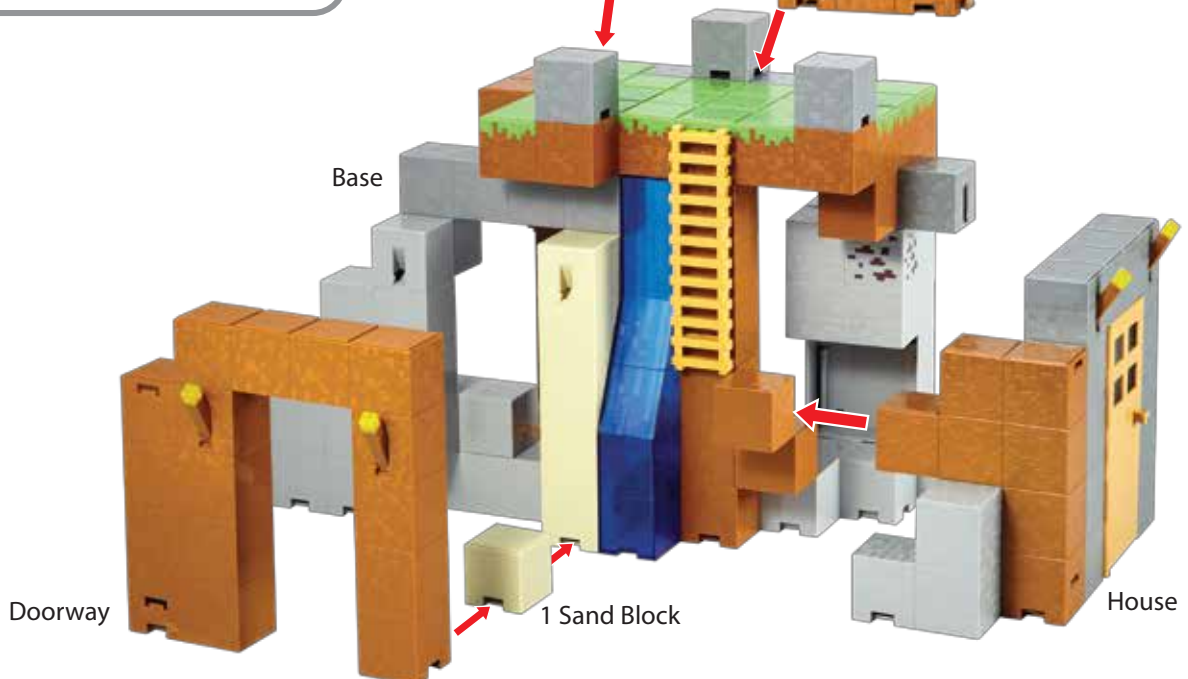

5 Sand Blocks

8 Torches

1 Ladder

1 Sticker Sheet.

Apply stickers anywhere you like!
The labels are one time use only and cannot be repositioned.

Check out service.mattel.com for more information.
Please remove everything from the package and compare to the contents shown here.
If any items are missing, please contact your local Mattel office.
Keep these instructions for future reference as they contain important information.
Colors and decorations may vary.

DNM76-0970-G3
1100957362-DOM

service.mattel.com

BEFORE YOU START

SET UP

ONE TIME ASSEMBLY! Snap these parts on BEFORE crafting.

DETACHABLE ELEVATOR

IMPORTANT: Mountain Top cannot be detached once assembled.

ONE TIME ASSEMBLY!

CRAFT THIS COMBINATION! 50+ COMBINATIONS TO EXPLORE!

Mountain

Mountain Base

Base

Doorway

1 Sand Block

House

BASE PLAY FEATURES

ELEVATOR

Move figure up and down on the elevator!

BOTTOM VIEW

Figures sold separately.

WATERFALL/LAVA FLOW

Move block left or right to change between Waterfall and Lava Flow!

DIAMOND