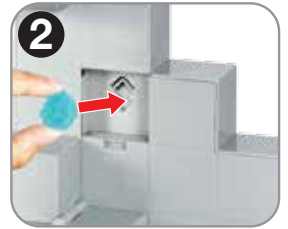

BASE PLAY FEATURES

ELEVATOR

Move figure up and down on the elevator!

BOTTOM VIEW

Figures sold separately.

WATERFALL/LAVA FLOW

Move block left or right to change between Waterfall and Lava Flow!

DIAMOND

Find the hidden slot in the base.

Store the diamond in the hidden slot.

Close slot.

Find the hidden diamond!

Figures sold separately.

HIDDEN ZOMBIE

There is a hidden Zombie in the base!
Locate and push the box down to find it!