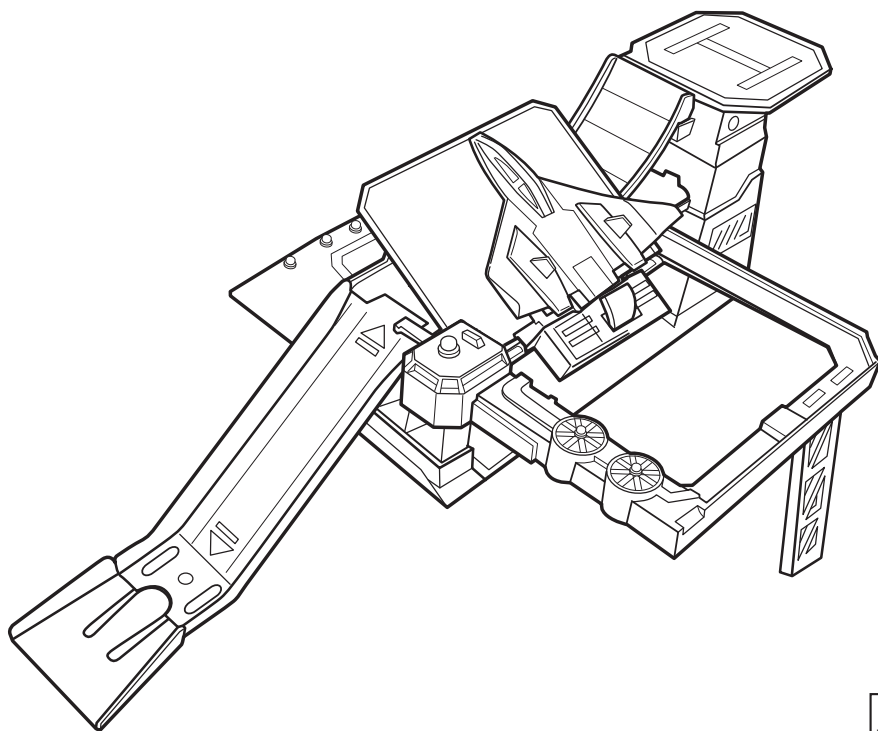

SKY-BASE BLAST™

4+

service.mattel.com

HOTWHEELS.COM

ASST.DNN74
DNN75-0971
1100871332-D0M

PLEASE KEEP THESE INSTRUCTIONS FOR FUTURE REFERENCE AS THEY CONTAIN IMPORTANT INFORMATION.

CONTENTS

LABEL SHEET

APPLY LABELS

ASSEMBLY

1.

2.

ASSEMBLY (CONTD.)

3.

4.

ALTERNATIVE CONNECTION

TO PLAY

1. Load plane.

2. Close the platform.

TO PLAY (CONTD.)

3. Roll the car down the ramp.

4. Car hits trigger...

5. And reveals the plane.

NOT FOR USE WITH SOME HOT WHEELS® VEHICLES.

6. Press button to launch plane.

WARNING: Do not aim at eyes or face. Only use projectiles supplied with this toy. Do not fire at point blank range.

MORE WAYS TO PLAY

CONNECT TO OTHER HOT WHEELS® SETS (SOLD SEPARATELY).