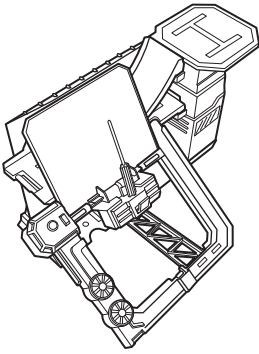

SKY-BASE BLAST™

4+

service.mattel.com

HOTWHEELS.COM

ASST.DNN74
DNN75-0971
1100871332-D0M

PLEASE KEEP THESE INSTRUCTIONS FOR FUTURE REFERENCE AS THEY CONTAIN IMPORTANT INFORMATION.

CONTENTS

LABEL SHEET

APPLY LABELS

ASSEMBLY

1.

2.

ASSEMBLY (CONTD.)

3.

4.

ALTERNATIVE CONNECTION

TO PLAY

1. Load plane.

2. Close the platform.

TO PLAY (CONTD.)

3. Roll the car down the ramp.

4. Car hits trigger...

5. And reveals the plane.

NOT FOR USE WITH SOME HOT WHEELS® VEHICLES.