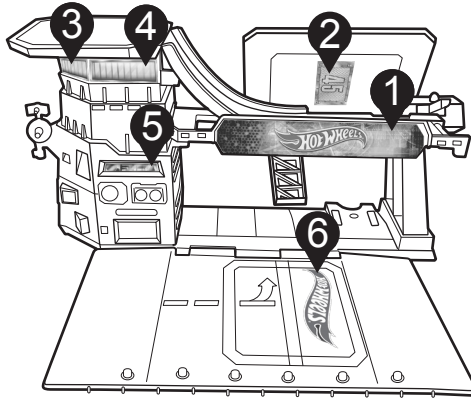

SKY-BASE BLAST™

4+

service.mattel.com

HOTWHEELS.COM

ASST.DNN74
DNN75-0971
1100871332-D0M

PLEASE KEEP THESE INSTRUCTIONS FOR FUTURE REFERENCE AS THEY CONTAIN IMPORTANT INFORMATION.

CONTENTS

LABEL SHEET

APPLY LABELS

ASSEMBLY

1.

2.

ASSEMBLY (CONTD.)

3.

4.

ALTERNATIVE CONNECTION

TO PLAY

1. Load plane.

2. Close the platform.

TO PLAY (CONTD.)

3. Roll the car down the ramp.

4. Car hits trigger...

5. And reveals the plane.

NOT FOR USE WITH SOME HOT WHEELS® VEHICLES.

6. Press button to launch plane.

WARNING: Do not aim at eyes or face. Only use projectiles supplied with this toy. Do not fire at point blank range.

MORE WAYS TO PLAY

CONNECT TO OTHER HOT WHEELS® SETS (SOLD SEPARATELY).