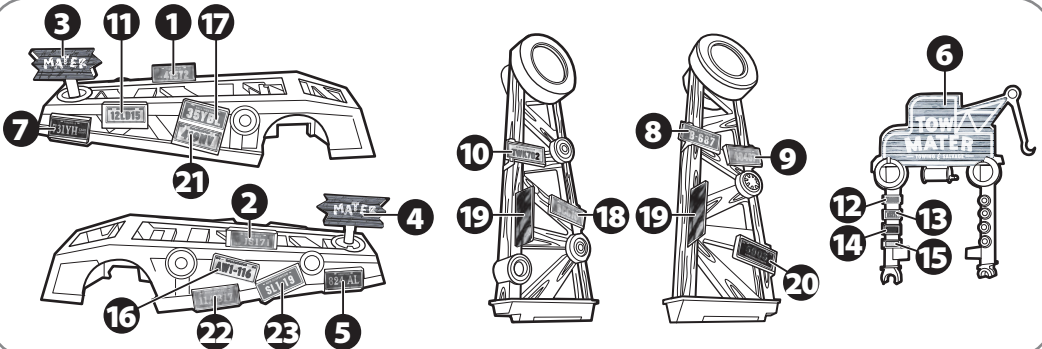

1 APPLY LABELS

©2016 Mattel. All Rights Reserved. © and ™ designate U.S. trademarks of Mattel, except as noted. Mattel, Inc., 636 Girard Avenue, East Aurora, NY 14052, U.S.A. Consumer Relations 1-800-524-8697. Mattel U.K. Ltd., Vanwall Business Park, Maidenhead SL6 4UB. Helpline 01628 500303. Mattel Australia Pty., Ltd., Richmond, Victoria. 3121. Consumer Advisory Service - 1300 135 312. Mattel East Asia Ltd., Room 503-09, North Tower, World Finance Centre, Harbour City, Tsimshatsui, HK, China. Diimport & Diedarkan Oleh: Mattel Southeast Asia Pte. Ltd., No 19-1, Tower 3 Avenue 7, Bangsar South City, No 8, Jalan Kerinchi, 59200 Kuala Lumpur, Malaysia. Tel: 03-78803817, Fax: 03-78803867.