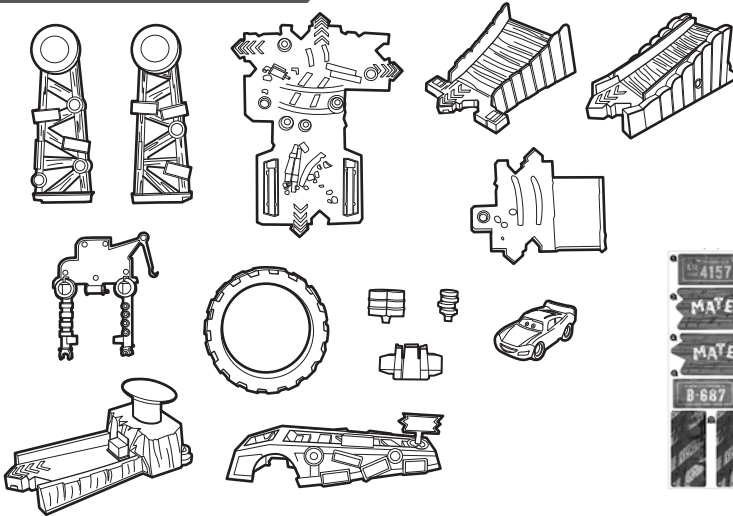

# MATER'S CHALLENGE PLAYSET INSTRUCTIONS

4+

## CONTENTS

**WARNING:**  
CHOKING HAZARD - Small parts.  
Not for children under 3 years.

Label Sheet

## COLLECT & CONNECT STORY SETS

Easy to connect!

Playsets with vehicles each sold separately, subject to availability.

# 3 TO PLAY

1 3 different challenges. Start from the lowest and go up.

2 Adjust the ramp. Try the 3 different angles to complete the jump.

3 Hit launch pad to launch car! Try hitting harder or softer to find the best performance.