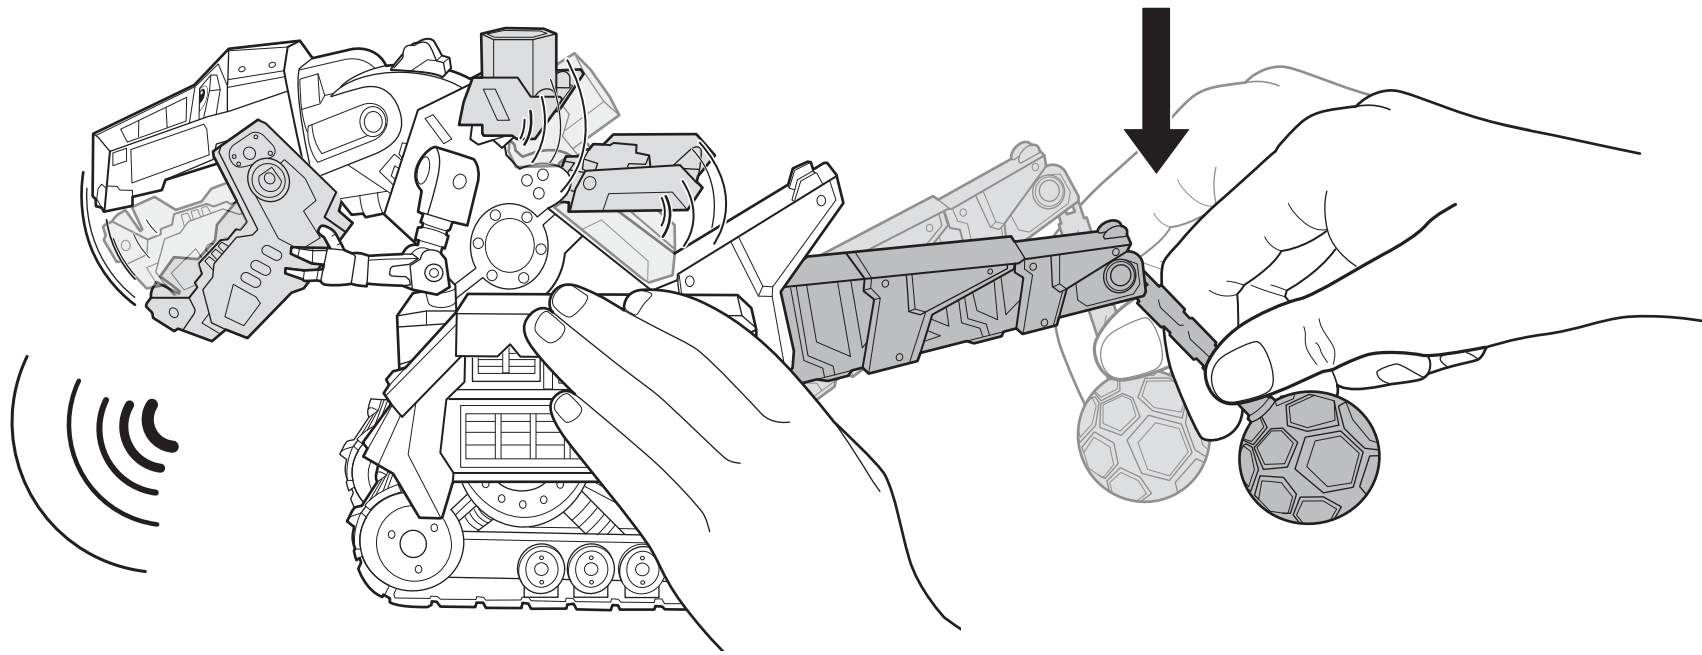

# 1 TO PLAY

**A.** Push tail down to activate battle armor, chomping action and sounds!

**B.** Swing tail and arms up and down!

**C.** Attach Revvit or other reptools (sold separately).

Try other Reptools (sold separately).