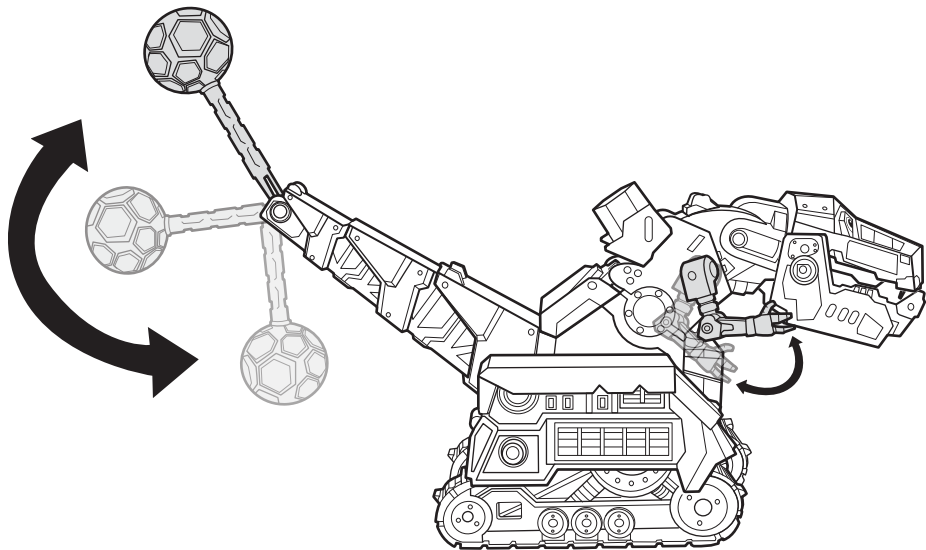

# 1 TO PLAY

**A.** Push tail down to activate battle armor, chomping action and sounds!

**B.** Swing tail and arms up and down!

**C.** Attach Revvit or other reptools (sold separately).

Try other Reptools (sold separately).