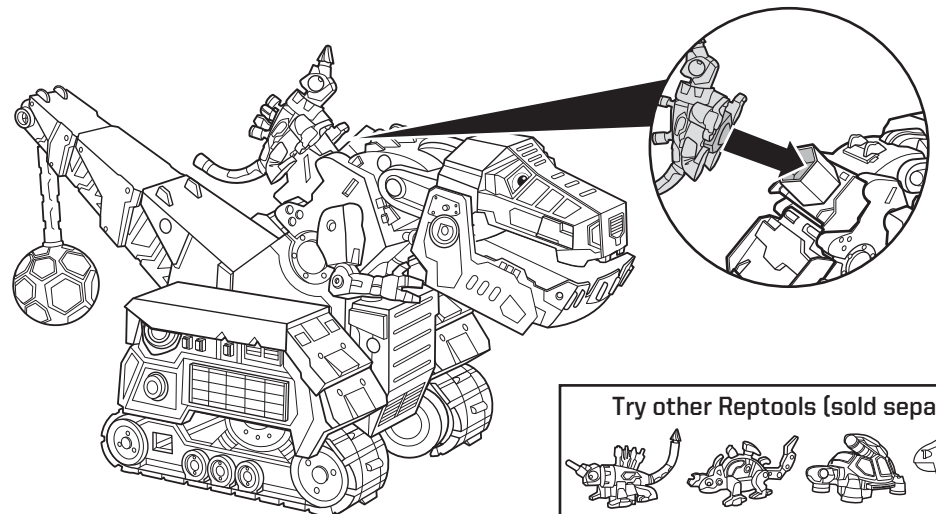

# 1 TO PLAY

**A.** Push tail down to activate battle armor, chomping action and sounds!

**B.** Swing tail and arms up and down!

**C.** Attach Revvit or other reptools (sold separately).

Try other Reptools (sold separately).