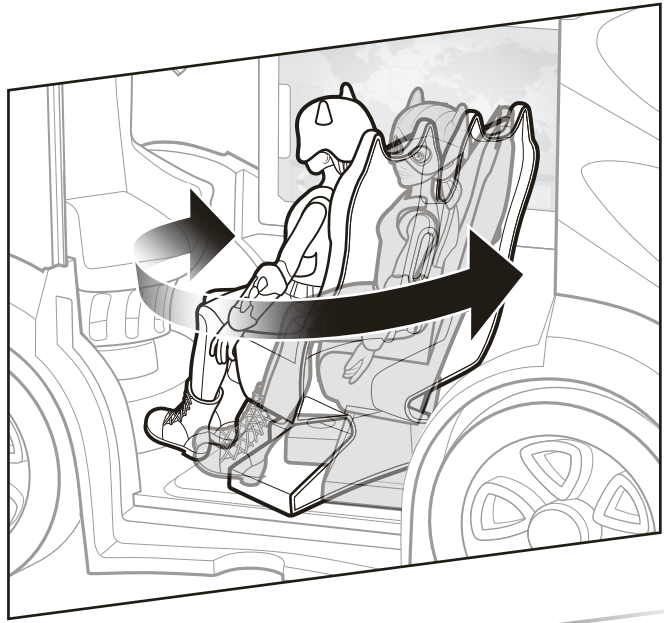

1

2

3

WARNING: Do not aim at eyes or face. Only use projectiles supplied with this toy. Do not fire at point blank range.

ROTATABLE CHAIRS

CONSUMER INFORMATION
 Need Assistance? Visit service.mattel.com or call 1-800-524-8697 (US and Canada only).
SERVICE.MATTEL.COM