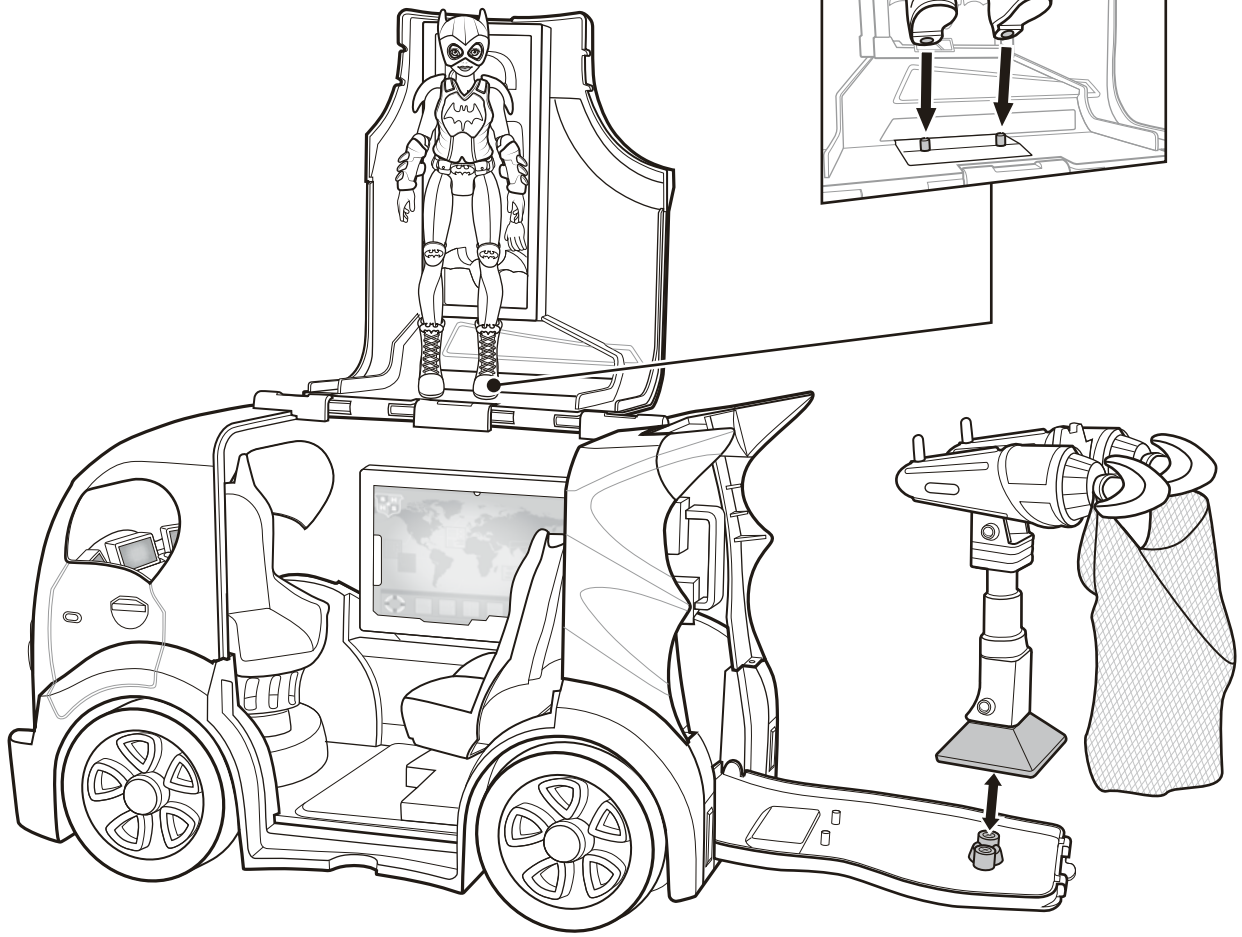

1

2

3

WARNING: Do not aim at eyes or face. Only use projectiles supplied with this toy. Do not fire at point blank range.

ROTATABLE CHAIRS

CONSUMER INFORMATION
 Need Assistance? Visit service.mattel.com or call 1-800-524-8697 (US and Canada only).
SERVICE.MATTEL.COM