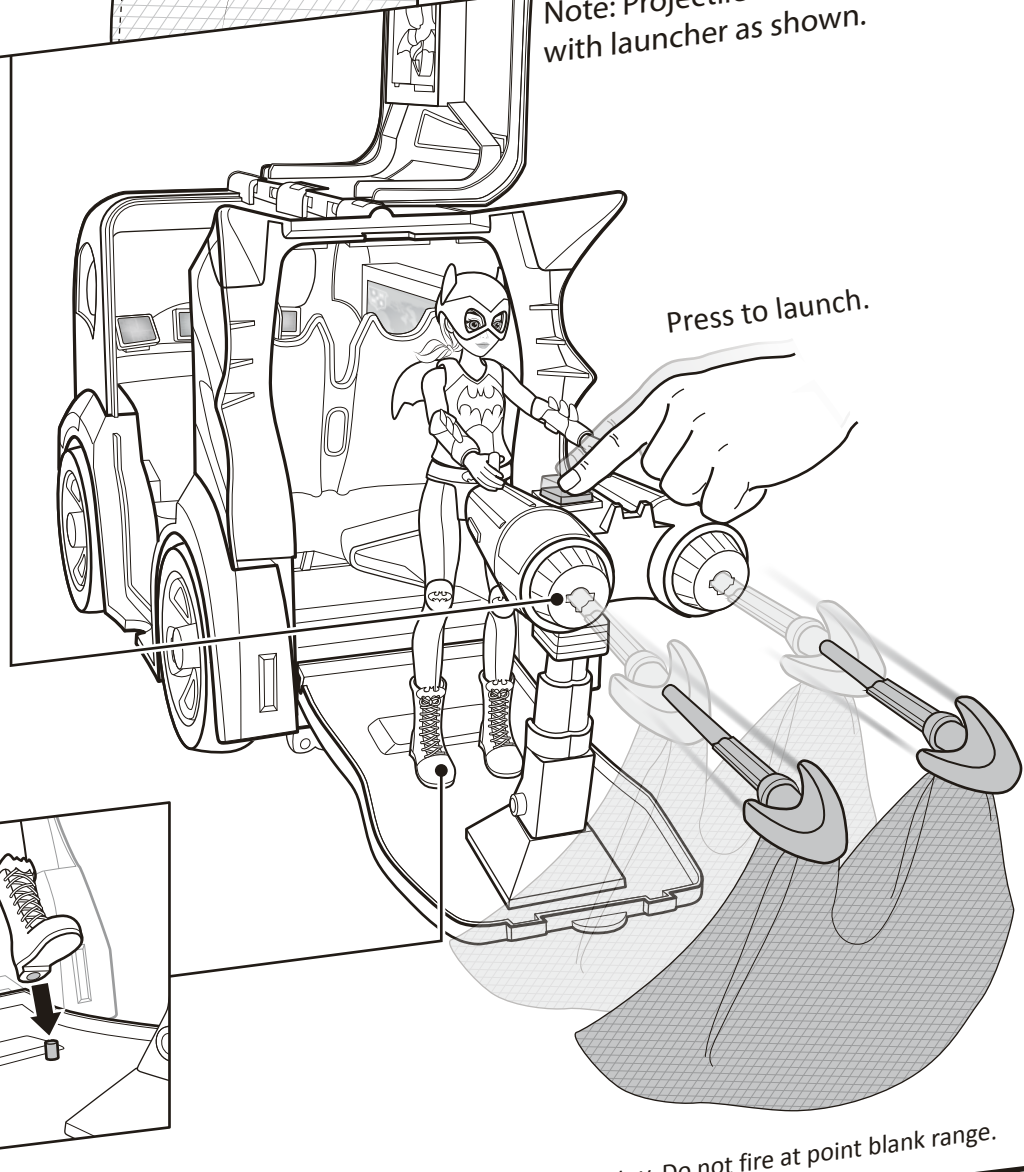

1

2

3

WARNING: Do not aim at eyes or face. Only use projectiles supplied with this toy. Do not fire at point blank range.

ROTATABLE CHAIRS

CONSUMER INFORMATION
 Need Assistance? Visit service.mattel.com or call 1-800-524-8697 (US and Canada only).
SERVICE.MATTEL.COM