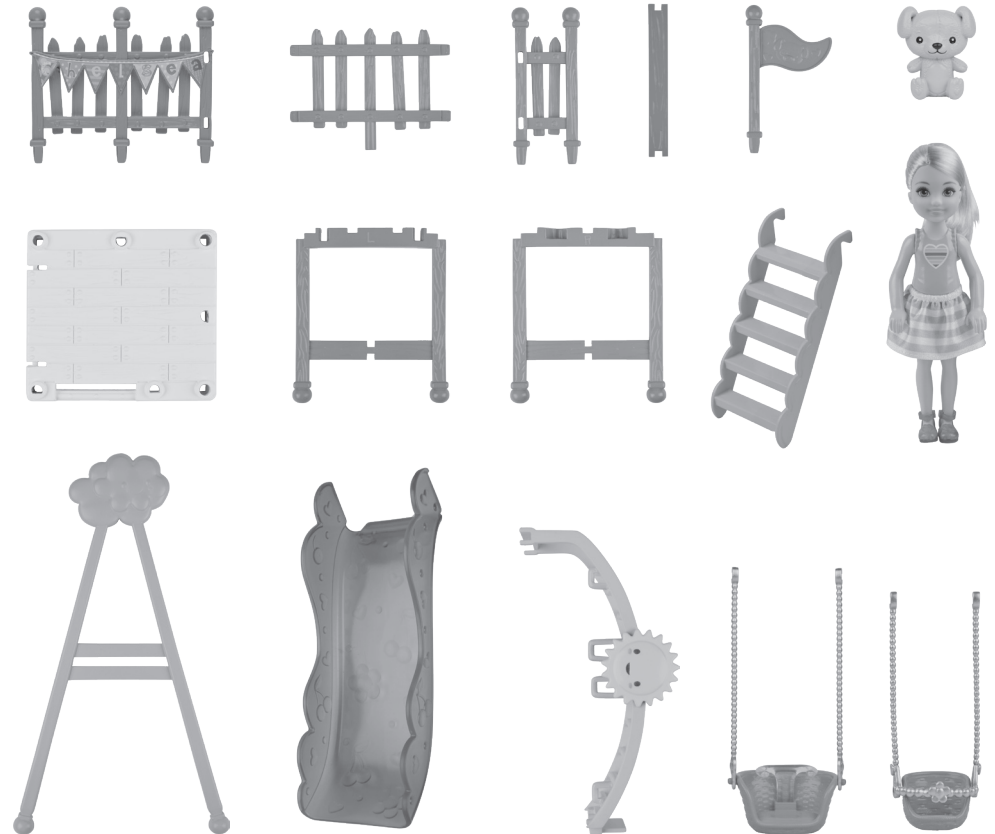

INSTRUCTIONS

CONTENTS

Doll cannot stand alone.

CONSUMER INFORMATION

Need Assistance? Visit service.mattel.com or call 1-800-524-8697 (US and Canada only).

SERVICE.MATTEL.COM

Mattel, Inc., 636 Girard Avenue, East Aurora, NY 14052, U.S.A. Consumer Services 1-800-524-8697. Mattel U.K. Ltd., Vanwall Business Park, Maidenhead SL6 4UB. Helpline 01628 500303. Mattel Australia Pty., Ltd., Richmond, Victoria. 3121. Consumer Advisory Service - 1300 135 312. Mattel East