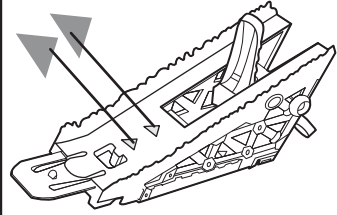

BULLSEYE BLAST

4+

service.mattel.com

HOTWHEELS.COM

DWK43-0970

Asst.CKJ08

1101098430-DOM

PLEASE KEEP THESE INSTRUCTIONS FOR FUTURE REFERENCE AS THEY CONTAIN IMPORTANT INFORMATION.

CONTENTS

APPLY LABELS

SET UP

1.

2.

3.

4. PLACE LAUNCHER ACROSS FROM THE TARGET.

TO PLAY

- 1.** PULL BACK AND LOCK LAUNCHER INTO PLACE.

3-SPEED LAUNCHER

TRY DIFFERENT LAUNCH SETTINGS TO FIND THE BEST PERFORMANCE.

- 2.** SET UP STUNT RAMP.

- 3.** LOAD CAR ONTO LAUNCHER.

- 4.** LAUNCH TO FLIP OFF THE STUNT RAMP AND KNOCK OVER THE TARGET!

NOT FOR USE WITH SOME HOT WHEELS® VEHICLES.

ADJUST JUMP DISTANCE FOR DIFFERENT CHALLENGES!

STORAGE

REPLACING RUBBER BANDS

HOOK NEW RUBBER BANDS INTO SLOTS ON BOTH SIDES OF THE LAUNCHER.

BOTTOM VIEW