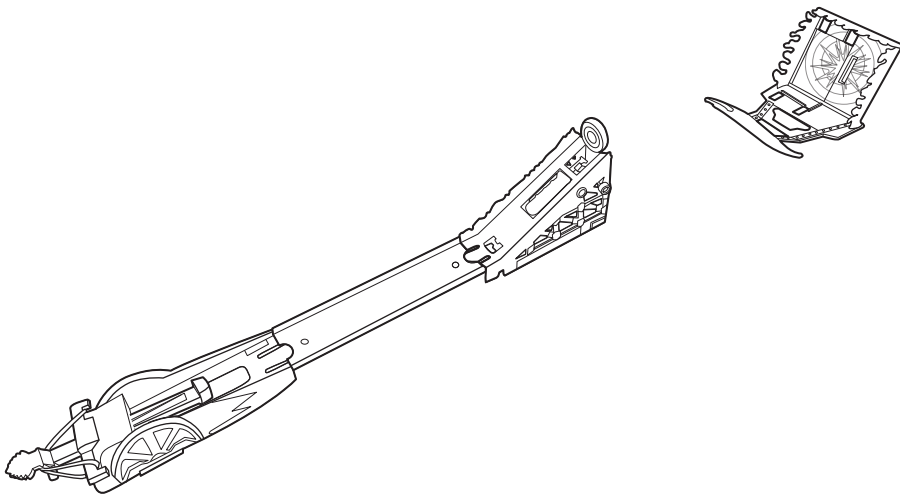

BULLSEYE BLAST

4+

service.mattel.com

HOTWHEELS.COM

DWK43-0970

Asst.CKJ08

1101098430-DOM

PLEASE KEEP THESE INSTRUCTIONS FOR FUTURE REFERENCE AS THEY CONTAIN IMPORTANT INFORMATION.

CONTENTS

APPLY LABELS

SET UP

1.

2.

3.

4. PLACE LAUNCHER ACROSS FROM THE TARGET.

TO PLAY

- 1.** PULL BACK AND LOCK LAUNCHER INTO PLACE.

3-SPEED LAUNCHER

TRY DIFFERENT LAUNCH SETTINGS TO FIND THE BEST PERFORMANCE.

- 2.** SET UP STUNT RAMP.

- 3.** LOAD CAR ONTO LAUNCHER.

- 4.** LAUNCH TO FLIP OFF THE STUNT RAMP AND KNOCK OVER THE TARGET!