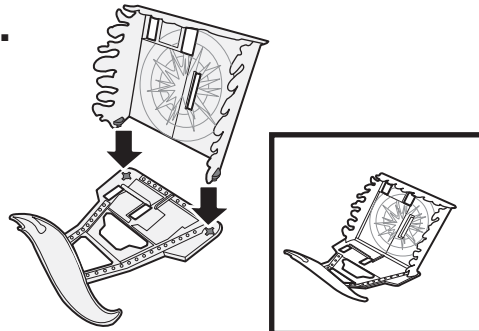

CONTENTS

APPLY LABELS

SET UP

1.

2.

3.

4. PLACE LAUNCHER ACROSS FROM THE TARGET.

TO PLAY

- 1.** PULL BACK AND LOCK LAUNCHER INTO PLACE.

3-SPEED LAUNCHER

TRY DIFFERENT LAUNCH SETTINGS TO FIND THE BEST PERFORMANCE.

- 2.** SET UP STUNT RAMP.

- 3.** LOAD CAR ONTO LAUNCHER.

- 4.** LAUNCH TO FLIP OFF THE STUNT RAMP AND KNOCK OVER THE TARGET!