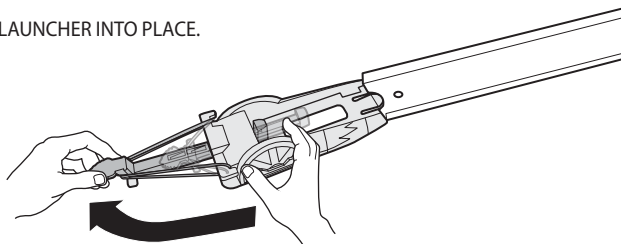

CONTENTS

APPLY LABELS

SET UP

1.

2.

3.

4. PLACE LAUNCHER ACROSS FROM THE TARGET.

TO PLAY

- 1.** PULL BACK AND LOCK LAUNCHER INTO PLACE.

3-SPEED LAUNCHER

TRY DIFFERENT LAUNCH SETTINGS TO FIND THE BEST PERFORMANCE.

- 2.** SET UP STUNT RAMP.

- 3.** LOAD CAR ONTO LAUNCHER.

- 4.** LAUNCH TO FLIP OFF THE STUNT RAMP AND KNOCK OVER THE TARGET!