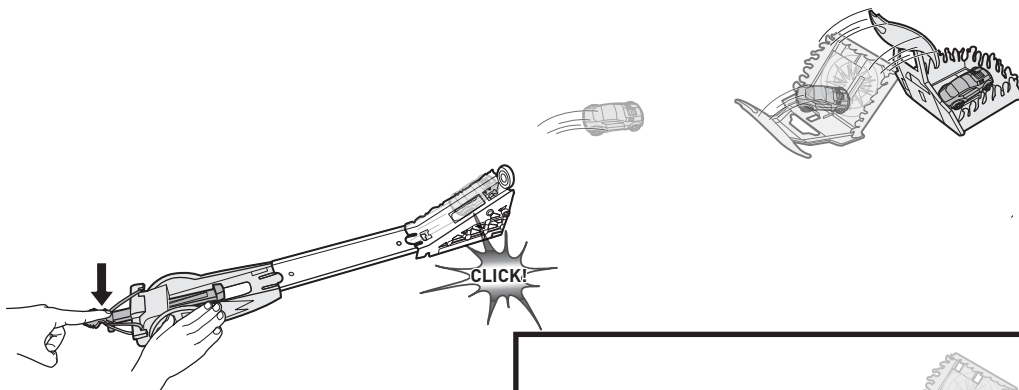

- 1.** PULL BACK AND LOCK LAUNCHER INTO PLACE.

3-SPEED LAUNCHER

TRY DIFFERENT LAUNCH SETTINGS TO FIND THE BEST PERFORMANCE.

- 2.** SET UP STUNT RAMP.

- 3.** LOAD CAR ONTO LAUNCHER.

- 4.** LAUNCH TO FLIP OFF THE STUNT RAMP AND KNOCK OVER THE TARGET!

NOT FOR USE WITH SOME HOT WHEELS® VEHICLES.

ADJUST JUMP DISTANCE FOR DIFFERENT CHALLENGES!

STORAGE

REPLACING RUBBER BANDS

HOOK NEW RUBBER BANDS INTO SLOTS ON BOTH SIDES OF THE LAUNCHER.

BOTTOM VIEW