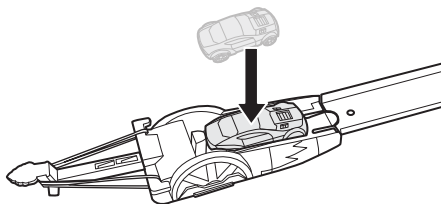

- 1.** PULL BACK AND LOCK LAUNCHER INTO PLACE.

3-SPEED LAUNCHER

TRY DIFFERENT LAUNCH SETTINGS TO FIND THE BEST PERFORMANCE.

- 2.** SET UP STUNT RAMP.

- 3.** LOAD CAR ONTO LAUNCHER.

- 4.** LAUNCH TO FLIP OFF THE STUNT RAMP AND KNOCK OVER THE TARGET!

NOT FOR USE WITH SOME HOT WHEELS® VEHICLES.

ADJUST JUMP DISTANCE FOR DIFFERENT CHALLENGES!

STORAGE

REPLACING RUBBER BANDS

HOOK NEW RUBBER BANDS INTO SLOTS ON BOTH SIDES OF THE LAUNCHER.

BOTTOM VIEW