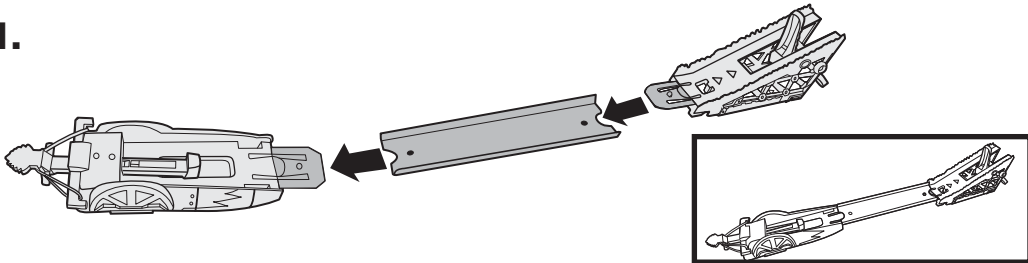

CONTENTS

APPLY LABELS

SET UP

1.

2.

3.

4. PLACE LAUNCHER ACROSS FROM THE TARGET.

TO PLAY

- 1.** PULL BACK AND LOCK LAUNCHER INTO PLACE.

3-SPEED LAUNCHER

TRY DIFFERENT LAUNCH SETTINGS TO FIND THE BEST PERFORMANCE.

- 2.** SET UP STUNT RAMP.

- 3.** LOAD CAR ONTO LAUNCHER.

- 4.** LAUNCH TO FLIP OFF THE STUNT RAMP AND KNOCK OVER THE TARGET!