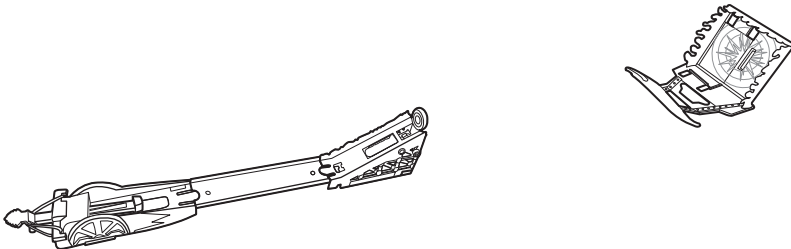

CONTENTS

APPLY LABELS

SET UP

1.

2.

3.

4. PLACE LAUNCHER ACROSS FROM THE TARGET.

TO PLAY

- 1.** PULL BACK AND LOCK LAUNCHER INTO PLACE.

3-SPEED LAUNCHER

TRY DIFFERENT LAUNCH SETTINGS TO FIND THE BEST PERFORMANCE.

- 2.** SET UP STUNT RAMP.

- 3.** LOAD CAR ONTO LAUNCHER.

- 4.** LAUNCH TO FLIP OFF THE STUNT RAMP AND KNOCK OVER THE TARGET!