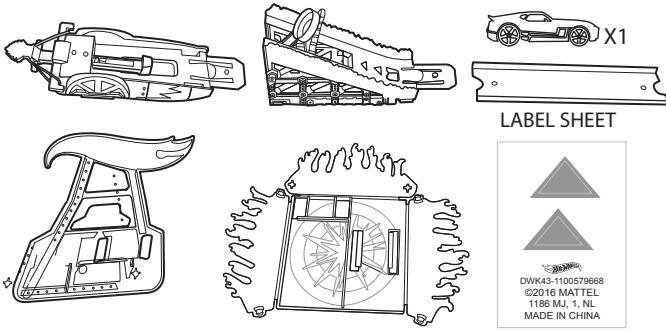

BULLSEYE BLAST

4+

service.mattel.com

HOTWHEELS.COM

DWK43-0970

Asst.CKJ08

1101098430-DOM

PLEASE KEEP THESE INSTRUCTIONS FOR FUTURE REFERENCE AS THEY CONTAIN IMPORTANT INFORMATION.

CONTENTS

APPLY LABELS

SET UP

1.

2.

3.

4. PLACE LAUNCHER ACROSS FROM THE TARGET.

TO PLAY

- 1.** PULL BACK AND LOCK LAUNCHER INTO PLACE.

3-SPEED LAUNCHER

TRY DIFFERENT LAUNCH SETTINGS TO FIND THE BEST PERFORMANCE.

- 2.** SET UP STUNT RAMP.

- 3.** LOAD CAR ONTO LAUNCHER.

- 4.** LAUNCH TO FLIP OFF THE STUNT RAMP AND KNOCK OVER THE TARGET!

NOT FOR USE WITH SOME HOT WHEELS® VEHICLES.

ADJUST JUMP DISTANCE FOR DIFFERENT CHALLENGES!

STORAGE

REPLACING RUBBER BANDS

HOOK NEW RUBBER BANDS INTO SLOTS ON BOTH SIDES OF THE LAUNCHER.

BOTTOM VIEW