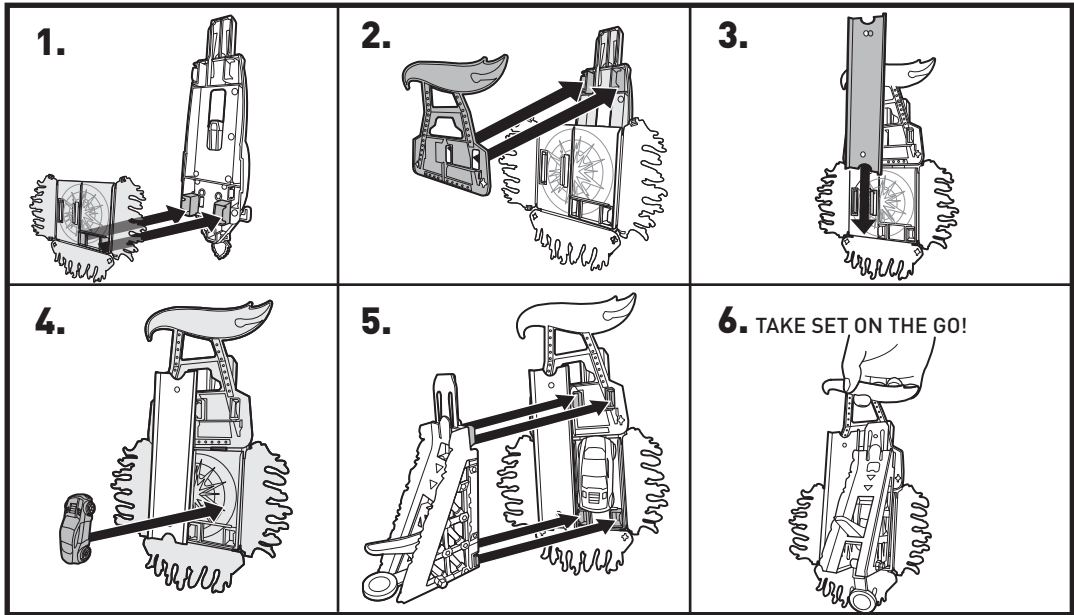

- 1.** PULL BACK AND LOCK LAUNCHER INTO PLACE.

3-SPEED LAUNCHER

TRY DIFFERENT LAUNCH SETTINGS TO FIND THE BEST PERFORMANCE.

- 2.** SET UP STUNT RAMP.

- 3.** LOAD CAR ONTO LAUNCHER.

- 4.** LAUNCH TO FLIP OFF THE STUNT RAMP AND KNOCK OVER THE TARGET!

NOT FOR USE WITH SOME HOT WHEELS® VEHICLES.

ADJUST JUMP DISTANCE FOR DIFFERENT CHALLENGES!

STORAGE

REPLACING RUBBER BANDS

HOOK NEW RUBBER BANDS INTO SLOTS ON BOTH SIDES OF THE LAUNCHER.

BOTTOM VIEW