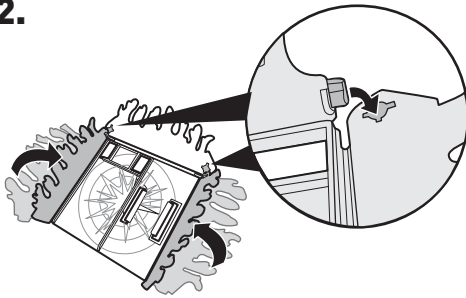

CONTENTS

APPLY LABELS

SET UP

1.

2.

3.

4. PLACE LAUNCHER ACROSS FROM THE TARGET.

TO PLAY

- 1.** PULL BACK AND LOCK LAUNCHER INTO PLACE.

3-SPEED LAUNCHER

TRY DIFFERENT LAUNCH SETTINGS TO FIND THE BEST PERFORMANCE.

- 2.** SET UP STUNT RAMP.

- 3.** LOAD CAR ONTO LAUNCHER.

- 4.** LAUNCH TO FLIP OFF THE STUNT RAMP AND KNOCK OVER THE TARGET!