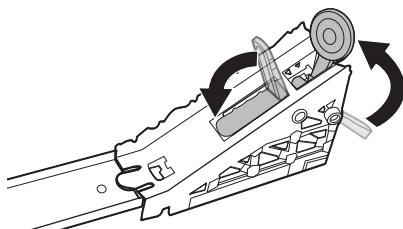

CONTENTS

APPLY LABELS

SET UP

1.

2.

3.

4. PLACE LAUNCHER ACROSS FROM THE TARGET.

TO PLAY

- 1.** PULL BACK AND LOCK LAUNCHER INTO PLACE.

3-SPEED LAUNCHER

TRY DIFFERENT LAUNCH SETTINGS TO FIND THE BEST PERFORMANCE.

- 2.** SET UP STUNT RAMP.

- 3.** LOAD CAR ONTO LAUNCHER.

- 4.** LAUNCH TO FLIP OFF THE STUNT RAMP AND KNOCK OVER THE TARGET!