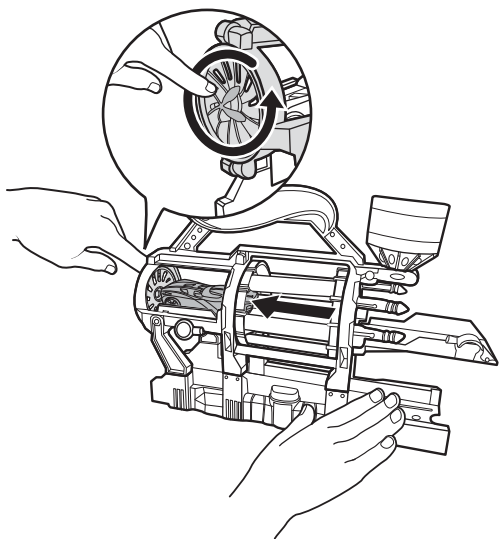

CONTENTS

TO PLAY

1. DRIVE ON THE RAMP!

2. RAISE BOTH RAMPS AND BRING THE CAR UP TO SERVICE PLATFORM.

TO PLAY (CONTD.)

3. TURN WATER TANK AND "RINSE" THE CAR!

4. DRIVE INTO ROLLERS AND SPIN TO START CAR WASH!

5. TURN TURBO FOR A QUICK DRY-UP!

6. DROP THE EXIT RAMP AND RACE OUT!

NOT FOR USE WITH SOME HOT WHEELS® VEHICLES.

STORAGE

1. PLACE CAR UNDER THE ROLLERS.

2. DROP BOTH RAMPS AND TAKE TRACK SET ON THE GO!

MORE WAYS TO PLAY

1. RACE THROUGH THE CAR WASH!

2. CONNECTS TO OTHER HOT WHEELS® SETS (SOLD SEPARATELY).

ADDITIONAL CONNECTORS AND TRACKS NOT INCLUDED.