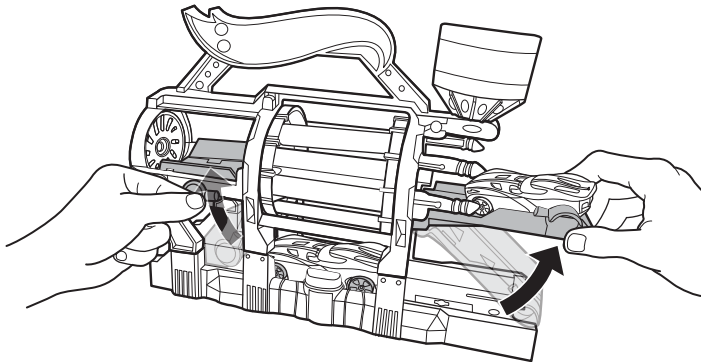

CONTENTS

TO PLAY

1. DRIVE ON THE RAMP!

2. RAISE BOTH RAMPS AND BRING THE CAR UP TO SERVICE PLATFORM.

TO PLAY (CONTD.)

3. TURN WATER TANK AND "RINSE" THE CAR!

4. DRIVE INTO ROLLERS AND SPIN TO START CAR WASH!

5. TURN TURBO FOR A QUICK DRY-UP!

6. DROP THE EXIT RAMP AND RACE OUT!

NOT FOR USE WITH SOME HOT WHEELS® VEHICLES.

STORAGE

1. PLACE CAR UNDER THE ROLLERS.

2. DROP BOTH RAMPS AND TAKE TRACK SET ON THE GO!

MORE WAYS TO PLAY

1. RACE THROUGH THE CAR WASH!

2. CONNECTS TO OTHER HOT WHEELS® SETS (SOLD SEPARATELY).

ADDITIONAL CONNECTORS AND TRACKS NOT INCLUDED.