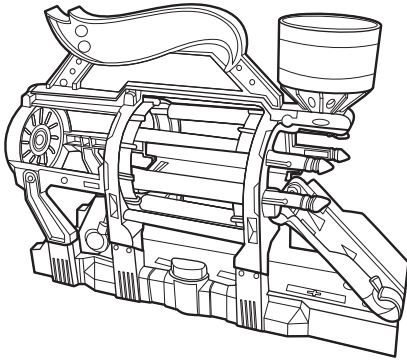

CONTENTS

TO PLAY

1. DRIVE ON THE RAMP!

2. RAISE BOTH RAMPS AND BRING THE CAR UP TO SERVICE PLATFORM.

TO PLAY (CONTD.)

3. TURN WATER TANK AND "RINSE" THE CAR!

4. DRIVE INTO ROLLERS AND SPIN TO START CAR WASH!

5. TURN TURBO FOR A QUICK DRY-UP!

6. DROP THE EXIT RAMP AND RACE OUT!

NOT FOR USE WITH SOME HOT WHEELS® VEHICLES.

STORAGE

1. PLACE CAR UNDER THE ROLLERS.

2. DROP BOTH RAMPS AND TAKE TRACK SET ON THE GO!

MORE WAYS TO PLAY

1. RACE THROUGH THE CAR WASH!

2. CONNECTS TO OTHER HOT WHEELS® SETS (SOLD SEPARATELY).

ADDITIONAL CONNECTORS AND TRACKS NOT INCLUDED.