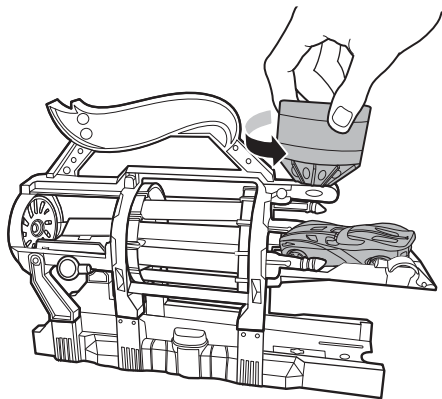

CONTENTS

TO PLAY

1. DRIVE ON THE RAMP!

2. RAISE BOTH RAMPS AND BRING THE CAR UP TO SERVICE PLATFORM.

TO PLAY (CONTD.)

3. TURN WATER TANK AND "RINSE" THE CAR!

4. DRIVE INTO ROLLERS AND SPIN TO START CAR WASH!

5. TURN TURBO FOR A QUICK DRY-UP!

6. DROP THE EXIT RAMP AND RACE OUT!

NOT FOR USE WITH SOME HOT WHEELS® VEHICLES.

STORAGE

1. PLACE CAR UNDER THE ROLLERS.

2. DROP BOTH RAMPS AND TAKE TRACK SET ON THE GO!

MORE WAYS TO PLAY

1. RACE THROUGH THE CAR WASH!

2. CONNECTS TO OTHER HOT WHEELS® SETS (SOLD SEPARATELY).

ADDITIONAL CONNECTORS AND TRACKS NOT INCLUDED.