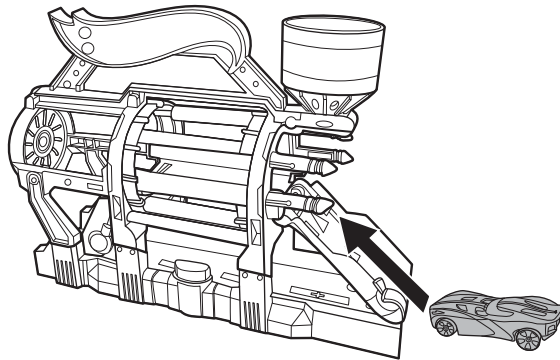

CONTENTS

TO PLAY

1. DRIVE ON THE RAMP!

2. RAISE BOTH RAMPS AND BRING THE CAR UP TO SERVICE PLATFORM.

TO PLAY (CONTD.)

3. TURN WATER TANK AND "RINSE" THE CAR!

4. DRIVE INTO ROLLERS AND SPIN TO START CAR WASH!

5. TURN TURBO FOR A QUICK DRY-UP!

6. DROP THE EXIT RAMP AND RACE OUT!

NOT FOR USE WITH SOME HOT WHEELS® VEHICLES.

STORAGE

1. PLACE CAR UNDER THE ROLLERS.

2. DROP BOTH RAMPS AND TAKE TRACK SET ON THE GO!

MORE WAYS TO PLAY

1. RACE THROUGH THE CAR WASH!

2. CONNECTS TO OTHER HOT WHEELS® SETS (SOLD SEPARATELY).

ADDITIONAL CONNECTORS AND TRACKS NOT INCLUDED.