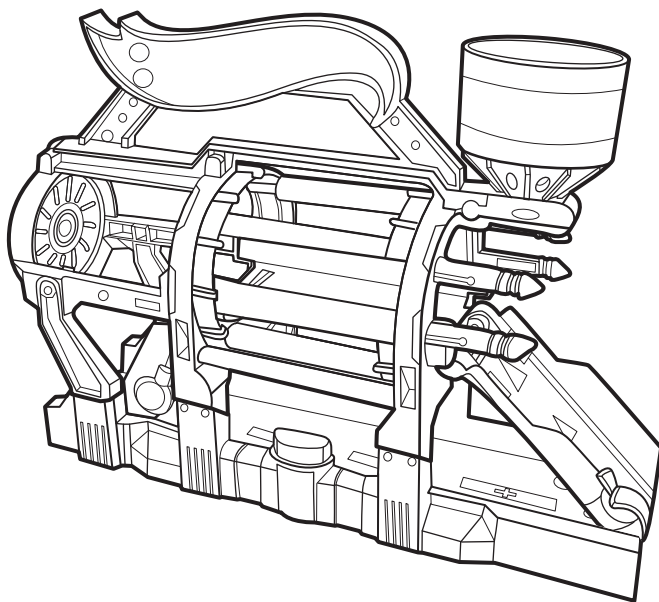

TURBO JET CAR WASH

4+

service.mattel.com

HOTWHEELS.COM

ASST.DWK99

DWL00-0970

1101102496-DOM

PLEASE KEEP THESE INSTRUCTIONS FOR FUTURE REFERENCE AS THEY CONTAIN IMPORTANT INFORMATION.

CONTENTS

TO PLAY

1. DRIVE ON THE RAMP!

2. RAISE BOTH RAMPS AND BRING THE CAR UP TO SERVICE PLATFORM.

TO PLAY (CONTD.)

3. TURN WATER TANK AND "RINSE" THE CAR!

4. DRIVE INTO ROLLERS AND SPIN TO START CAR WASH!

5. TURN TURBO FOR A QUICK DRY-UP!

6. DROP THE EXIT RAMP AND RACE OUT!

NOT FOR USE WITH SOME HOT WHEELS® VEHICLES.

STORAGE

1. PLACE CAR UNDER THE ROLLERS.

2. DROP BOTH RAMPS AND TAKE TRACK SET ON THE GO!

MORE WAYS TO PLAY

1. RACE THROUGH THE CAR WASH!

2. CONNECTS TO OTHER HOT WHEELS® SETS (SOLD SEPARATELY).

ADDITIONAL CONNECTORS AND TRACKS NOT INCLUDED.