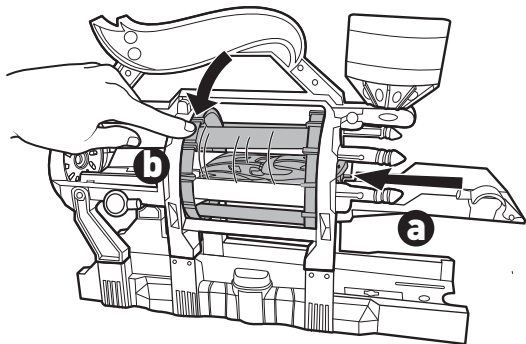

CONTENTS

TO PLAY

1. DRIVE ON THE RAMP!

2. RAISE BOTH RAMPS AND BRING THE CAR UP TO SERVICE PLATFORM.

TO PLAY (CONTD.)

3. TURN WATER TANK AND "RINSE" THE CAR!

4. DRIVE INTO ROLLERS AND SPIN TO START CAR WASH!

5. TURN TURBO FOR A QUICK DRY-UP!

6. DROP THE EXIT RAMP AND RACE OUT!

NOT FOR USE WITH SOME HOT WHEELS® VEHICLES.

STORAGE

1. PLACE CAR UNDER THE ROLLERS.

2. DROP BOTH RAMPS AND TAKE TRACK SET ON THE GO!

MORE WAYS TO PLAY

1. RACE THROUGH THE CAR WASH!

2. CONNECTS TO OTHER HOT WHEELS® SETS (SOLD SEPARATELY).

ADDITIONAL CONNECTORS AND TRACKS NOT INCLUDED.