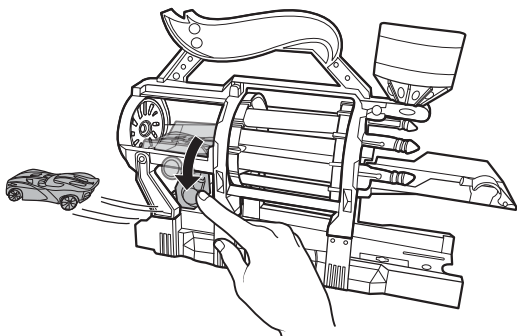

CONTENTS

TO PLAY

1. DRIVE ON THE RAMP!

2. RAISE BOTH RAMPS AND BRING THE CAR UP TO SERVICE PLATFORM.

TO PLAY (CONTD.)

3. TURN WATER TANK AND "RINSE" THE CAR!

4. DRIVE INTO ROLLERS AND SPIN TO START CAR WASH!

5. TURN TURBO FOR A QUICK DRY-UP!

6. DROP THE EXIT RAMP AND RACE OUT!

NOT FOR USE WITH SOME HOT WHEELS® VEHICLES.

STORAGE

1. PLACE CAR UNDER THE ROLLERS.

2. DROP BOTH RAMPS AND TAKE TRACK SET ON THE GO!

MORE WAYS TO PLAY

1. RACE THROUGH THE CAR WASH!

2. CONNECTS TO OTHER HOT WHEELS® SETS (SOLD SEPARATELY).

ADDITIONAL CONNECTORS AND TRACKS NOT INCLUDED.