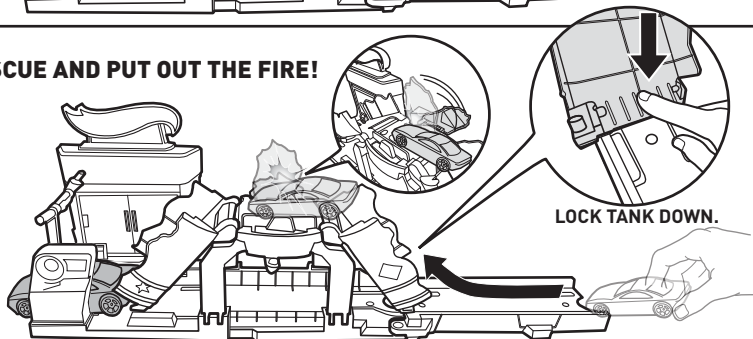

CONTENTS

ASSEMBLY

1.

2.

TO PLAY

1. RACE THROUGH THE TRACK AND THE FUEL TANK EXPLODES!

2. RACE TO THE RESCUE AND PUT OUT THE FIRE!

3. FILL UP!

4. MOVE TRACK FOR A TWO-LANE CHALLENGE!

NOT FOR USE WITH SOME HOT WHEELS® VEHICLES.

STORAGE

1. DETACH TRACK.

2. STORE TRACK AND VEHICLE ON THE SET.

3. OPEN FUEL TANK AND LOCK IT TO TRACK.

LOCK TANK DOWN.

MORE WAYS TO PLAY