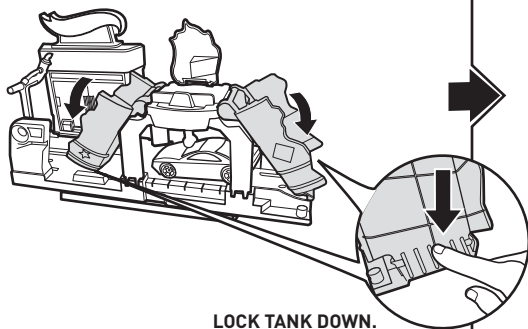

4. MOVE TRACK FOR A TWO-LANE CHALLENGE!

NOT FOR USE WITH SOME HOT WHEELS® VEHICLES.

STORAGE

1. DETACH TRACK.

2. STORE TRACK AND VEHICLE ON THE SET.

3. OPEN FUEL TANK AND LOCK IT TO TRACK.

LOCK TANK DOWN.

MORE WAYS TO PLAY

CONNECTS TO OTHER HOT WHEELS® SETS (SOLD SEPARATELY).

ADDITIONAL CONNECTORS AND TRACKS NOT INCLUDED.