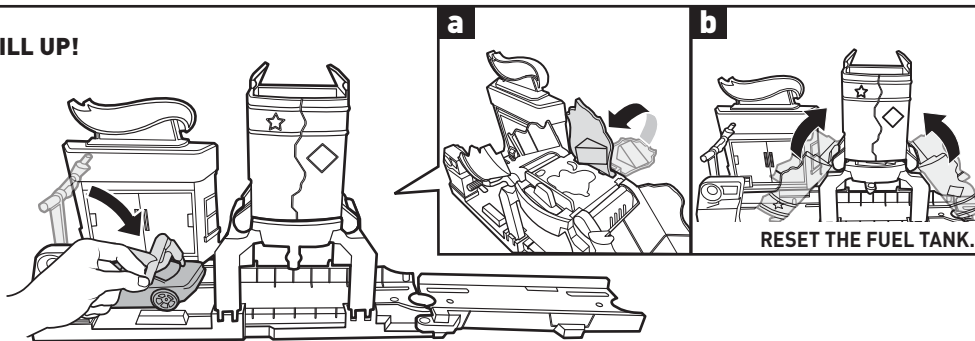

CONTENTS

ASSEMBLY

1.

2.

TO PLAY

1. RACE THROUGH THE TRACK AND THE FUEL TANK EXPLODES!

2. RACE TO THE RESCUE AND PUT OUT THE FIRE!

3. FILL UP!

4. MOVE TRACK FOR A TWO-LANE CHALLENGE!

NOT FOR USE WITH SOME HOT WHEELS® VEHICLES.

STORAGE

1. DETACH TRACK.

2. STORE TRACK AND VEHICLE ON THE SET.

3. OPEN FUEL TANK AND LOCK IT TO TRACK.

LOCK TANK DOWN.

MORE WAYS TO PLAY