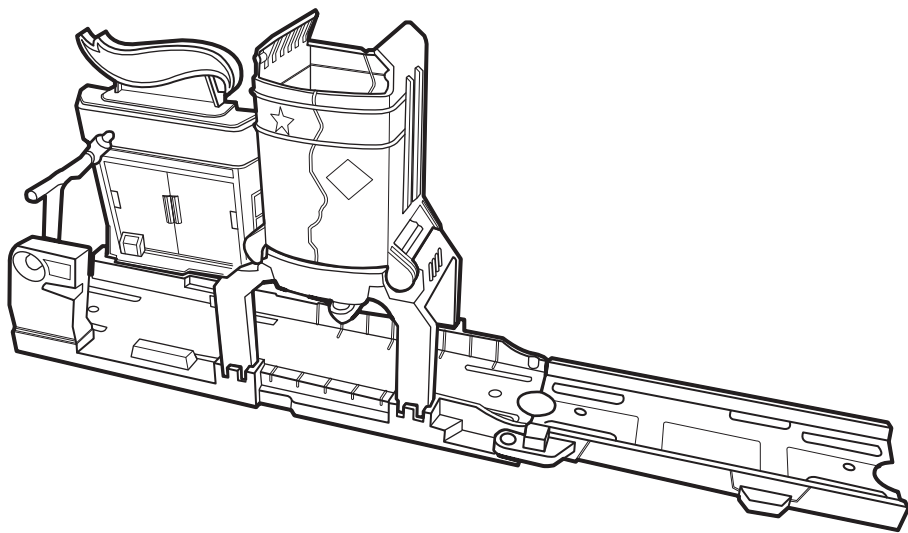

BLAZE BLAST™

4+

service.mattel.com

HOTWHEELS.COM

ASST.DWK99

DWL01-0970

1101107642-DOM

PLEASE KEEP THESE INSTRUCTIONS FOR FUTURE REFERENCE AS THEY CONTAIN IMPORTANT INFORMATION.

CONTENTS

ASSEMBLY

1.

2.

TO PLAY

1. RACE THROUGH THE TRACK AND THE FUEL TANK EXPLODES!

2. RACE TO THE RESCUE AND PUT OUT THE FIRE!

3. FILL UP!

4. MOVE TRACK FOR A TWO-LANE CHALLENGE!

NOT FOR USE WITH SOME HOT WHEELS® VEHICLES.

STORAGE

1. DETACH TRACK.

2. STORE TRACK AND VEHICLE ON THE SET.

3. OPEN FUEL TANK AND LOCK IT TO TRACK.

LOCK TANK DOWN.

MORE WAYS TO PLAY