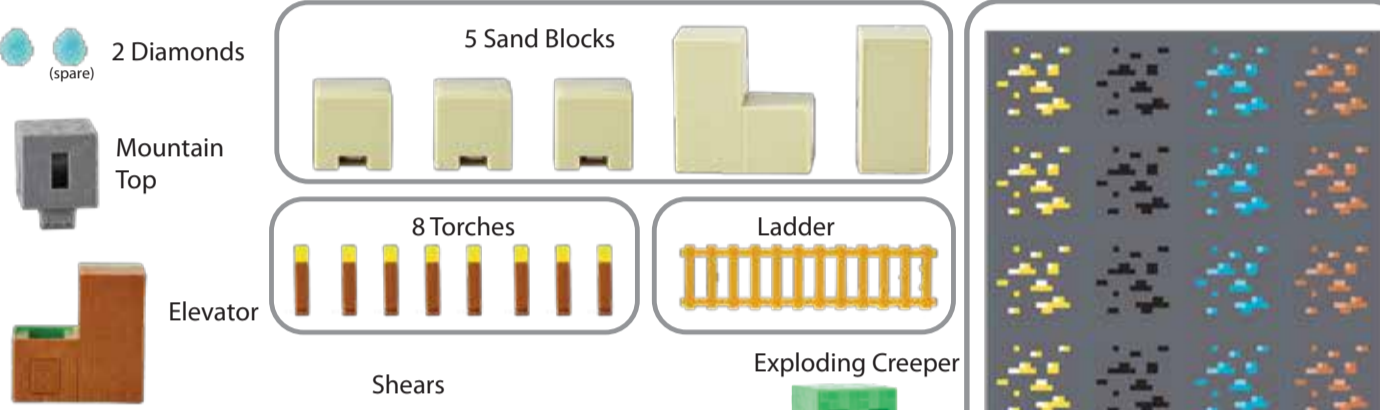

SURVIVAL MODE PLAYSET INSTRUCTIONS

6+

CONTENTS

Playset Interchangeable Pieces

MOJANG