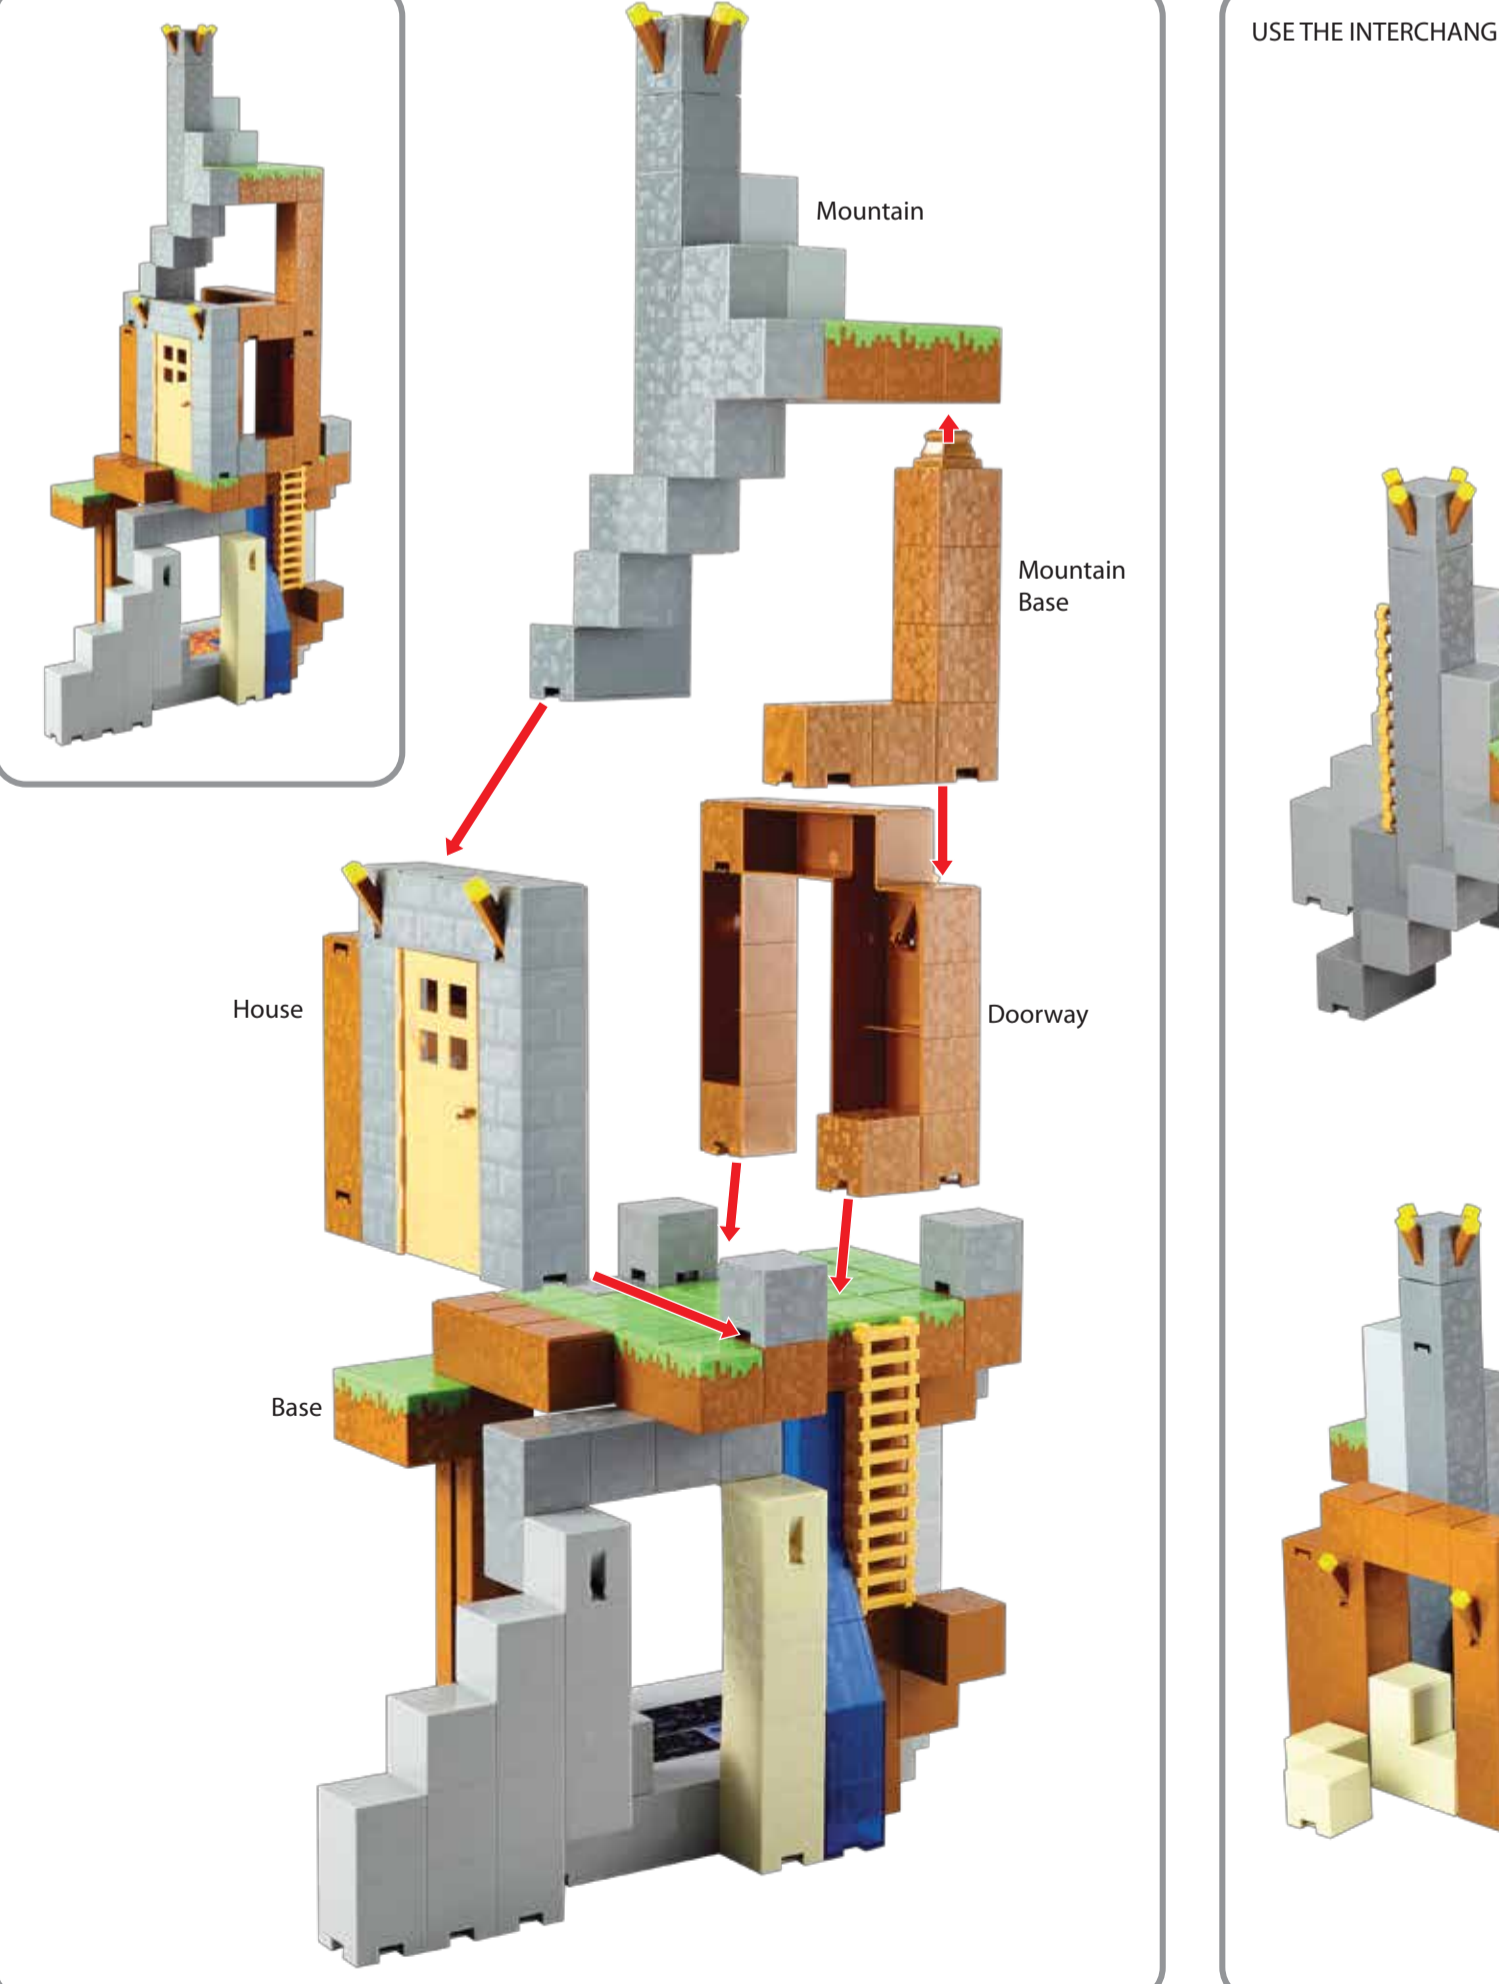

TRY CRAFTING ANOTHER COMBINATION!

50+ COMBINATIONS TO EXPLORE! CAN YOU CRAFT THEM ALL?

USE THE INTERCHANGEABLE PIECES AND CRAFT 50+ COMBINATIONS!