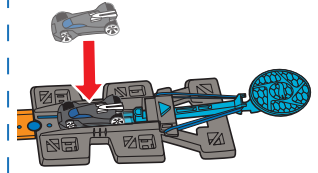

3.

4.

5.

6.

7. SLIDE TRACK OVER PIVOT POINT.

8.

9. SLIDE TRACK OVER PIVOT POINT.

BUILDER'S TIP: HOW TO USE THE LAUNCHER

1. PULL BACK THE LAUNCHER.

2. LOCK INTO THE GROOVE TO SELECT YOUR SPEED.

3. LOAD CAR ONTO THE LAUNCHER.

NOW GRAB YOUR CAR AND GO!

INCLUDES 1 VEHICLE, ADDITIONAL VEHICLES SOLD SEPARATELY.
NOT FOR USE WITH SOME HOT WHEELS® VEHICLES.