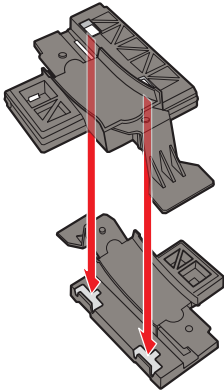

HERE'S HOW YOU START!

1.