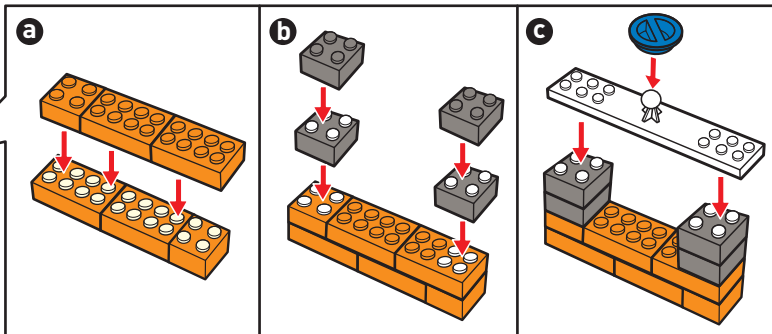

3.

4.

5.

6.

7. SLIDE TRACK OVER PIVOT POINT.

8.

9. SLIDE TRACK OVER PIVOT POINT.

BUILDER'S TIP: HOW TO USE THE LAUNCHER

1. PULL BACK THE LAUNCHER.

2. LOCK INTO THE GROOVE TO SELECT YOUR SPEED.

3. LOAD CAR ONTO THE LAUNCHER.

NOW GRAB YOUR CAR AND GO!

INCLUDES 1 VEHICLE, ADDITIONAL VEHICLES SOLD SEPARATELY.
NOT FOR USE WITH SOME HOT WHEELS® VEHICLES.