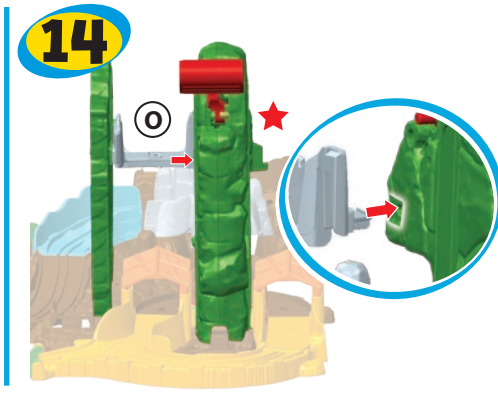

FBC73-0970 1100562210-DOM

YouTube KIDS

See Thomas & Friends™ Adventures shorts on the YouTube Kids app!

The YouTube Icon is a trademark of Google Inc.

FBC73

Fisher-Price®

ASSEMBLY

STORAGE

HOW TO PLAY

* Press handle once to release Thomas and the cargo car from the gorilla's mouth. Press again to continue the gorilla's chomping action.