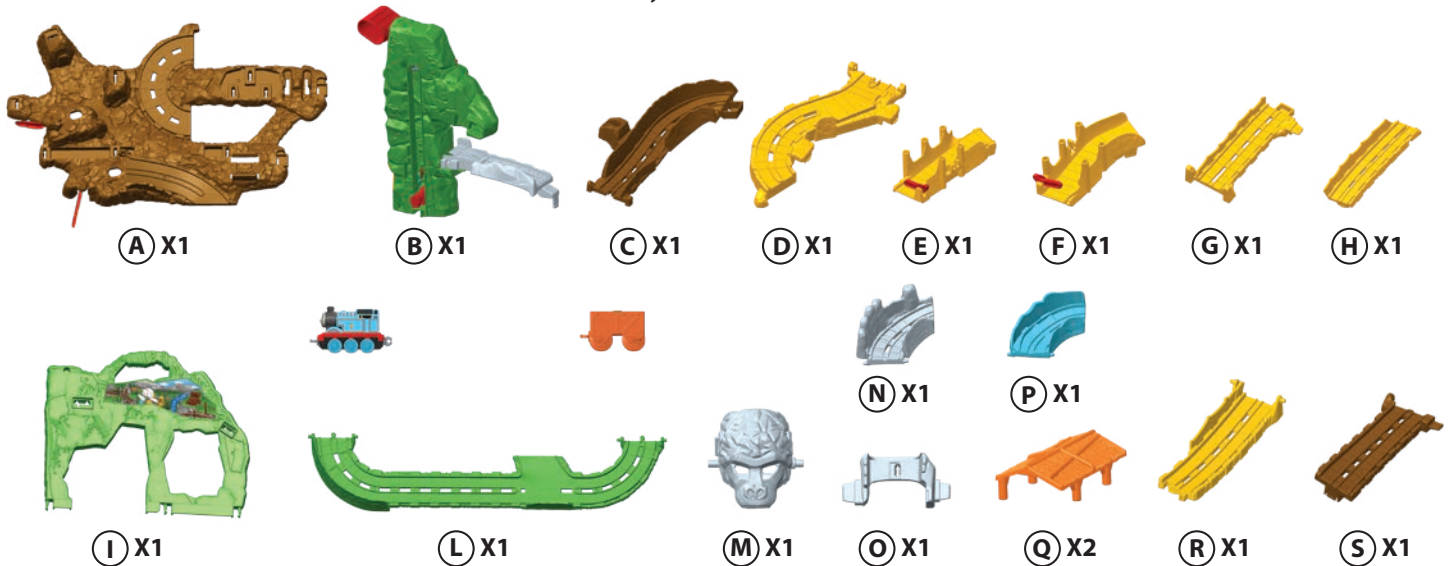

WHAT'S INCLUDED

Pieces are labeled with letters as shown for ease of assembly

LABEL PLACEMENT