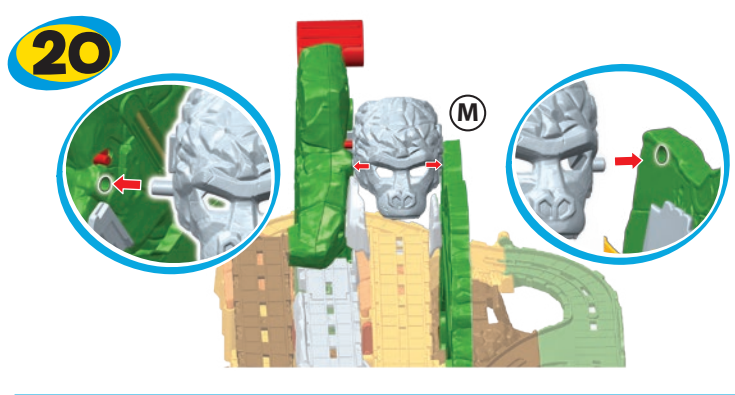

FBC73-0970 1100562210-DOM

YouTube KIDS

See Thomas & Friends™ Adventures shorts on the YouTube Kids app!

The YouTube Icon is a trademark of Google Inc.

FBC73

Fisher-Price®

ASSEMBLY

STORAGE