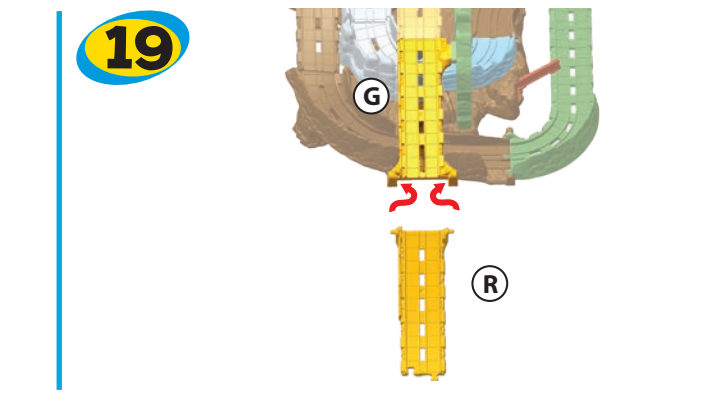

FBC73-0970 1100562210-DOM

YouTube KIDS

See Thomas & Friends™ Adventures shorts on the YouTube Kids app!

The YouTube Icon is a trademark of Google Inc.

FBC73

Fisher-Price®

ASSEMBLY

STORAGE