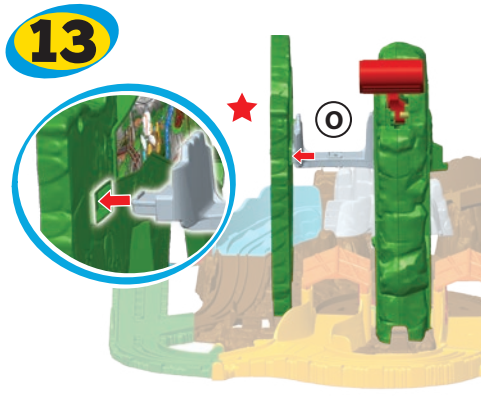

FBC73-0970 1100562210-DOM

YouTube KIDS

See Thomas & Friends™ Adventures shorts on the YouTube Kids app!

The YouTube Icon is a trademark of Google Inc.

FBC73

Fisher-Price®

ASSEMBLY

STORAGE

HOW TO PLAY

* Press handle once to release Thomas and the cargo car from the gorilla's mouth. Press again to continue the gorilla's chomping action.