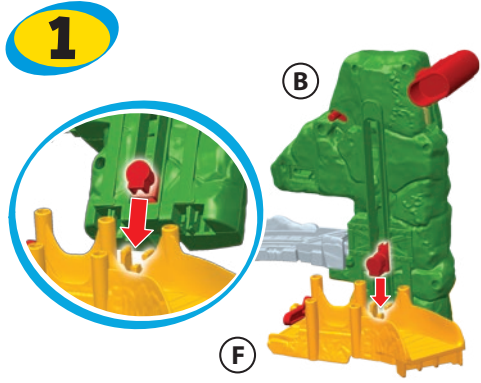

FBC73-0970 1100562210-DOM

YouTube KIDS

See Thomas & Friends™ Adventures shorts on the YouTube Kids app!

The YouTube Icon is a trademark of Google Inc.

FBC73

Fisher-Price®

ASSEMBLY

STORAGE

HOW TO PLAY

* Press handle once to release Thomas and the cargo car from the gorilla's mouth. Press again to continue the gorilla's chomping action.