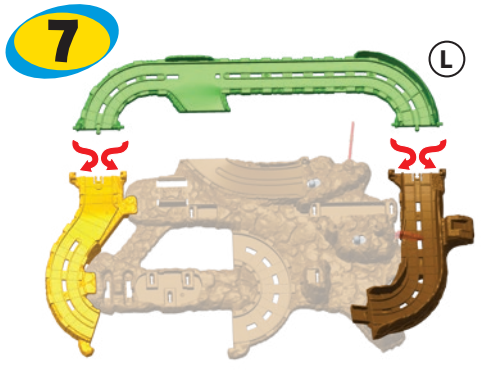

LABEL PLACEMENT

HELPFUL HINTS

★ ONE-TIME SNAPS:

Assembly steps that are marked with a star (★) are "one-time snaps". Once these parts are put together, they cannot be taken apart.

ADULT ASSEMBLY REQUIRED.

FBC73-0970 1100562210-DOM

YouTube KIDS

See Thomas & Friends™ Adventures shorts on the YouTube Kids app!

The YouTube Icon is a trademark of Google Inc.

FBC73

Fisher-Price®

ASSEMBLY

STORAGE

HOW TO PLAY

* Press handle once to release Thomas and the cargo car from the gorilla's mouth. Press again to continue the gorilla's chomping action.