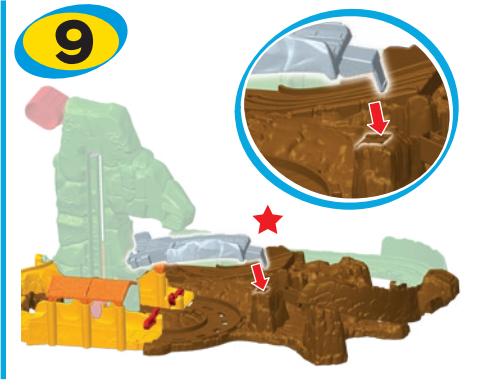

FBC73-0970 1100562210-DOM

YouTube KIDS

See Thomas & Friends™ Adventures shorts on the YouTube Kids app!

The YouTube Icon is a trademark of Google Inc.

FBC73

Fisher-Price®

ASSEMBLY

STORAGE

HOW TO PLAY

* Press handle once to release Thomas and the cargo car from the gorilla's mouth. Press again to continue the gorilla's chomping action.