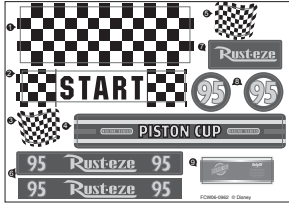

TRANSFORMING FABULOUS LIGHTNING McQUEEN

INSTRUCTIONS

4+

Please keep these instructions for future reference as they contain important information.

CONTENTS

WARNING:
CHOKING HAZARD - Small parts.
Not for children under 3 years.