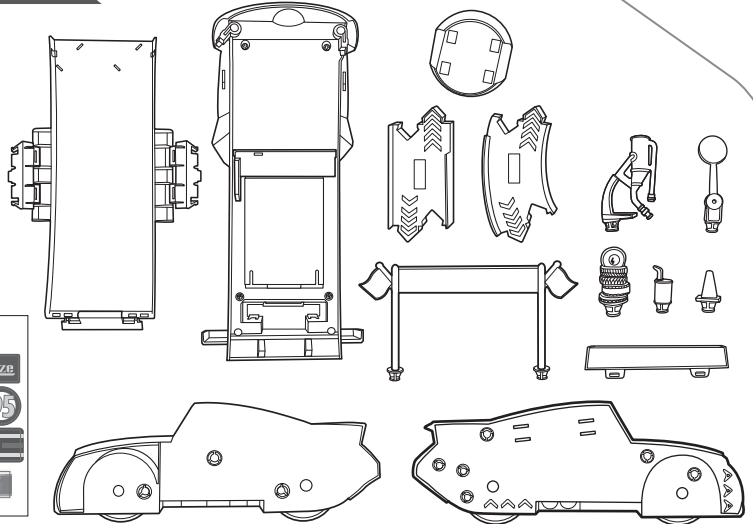

TRANSFORMING FABULOUS LIGHTNING McQUEEN

INSTRUCTIONS

4+

Please keep these instructions for future reference as they contain important information.

CONTENTS

WARNING:
CHOKING HAZARD - Small parts.
Not for children under 3 years.