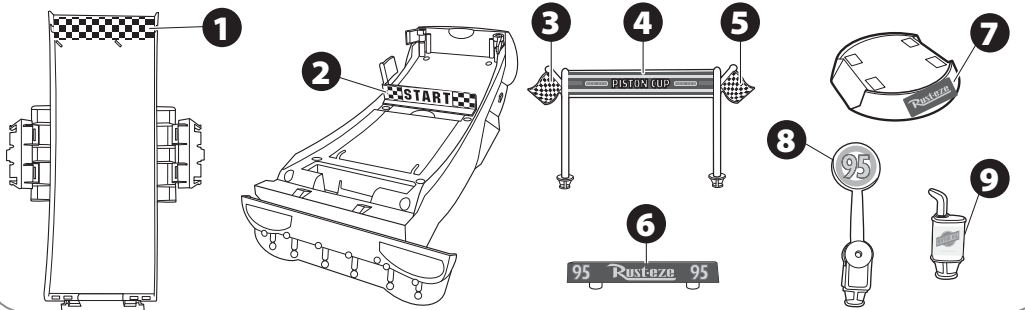

1 APPLY LABELS

©2016 Mattel. All Rights Reserved. ® and ™ designate U.S. trademarks of Mattel, except as noted.

Mattel, Inc., 636 Girard Avenue, East Aurora, NY 14052, U.S.A. Consumer Services 1-800-524-8697. Mattel U.K. Ltd., Vanwall Business Park, Maidenhead SL6 4UB. Helpline 01628 500303. Mattel Australia Pty., Ltd., Richmond, Victoria, 3121. Consumer Advisory Service - 1300 135 312. Mattel East Asia Ltd., Room 503-09, North Tower, World Finance Centre, Harbour City, Tsimshatsui, HK, China. Tel.: (852) 3185-6500. Diimport & Diedarkan Oleh: Mattel Southeast Asia Pte. Ltd., No 19-1, Tower 3 Avenue 7, Bangsar South City, No 8, Jalan Kerinchi, 59200 Kuala Lumpur, Malaysia. Tel: 03-78803817, Fax: 03-78803867.

© Disney/Pixar

www.disney.com/cars

service.mattel.com

FCW06 - 0970
1101243101 - DOM
ASST. FCW03