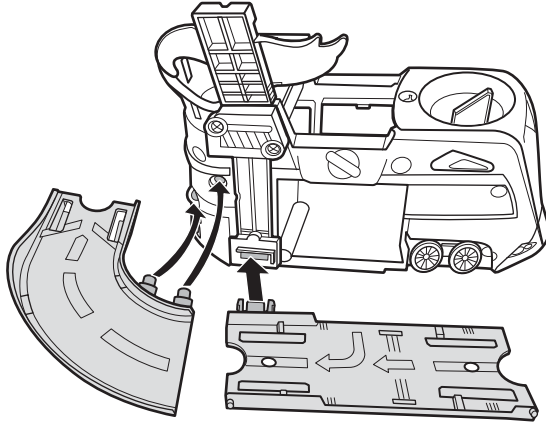

DINE & DASH

4+

service.mattel.com

HOTWHEELS.COM

ASST.DWK99
FDF56-0970

1101107657-DOM-G1 1101107657-DOM-G1

ASST.FJN34
FJN39-0970

PLEASE KEEP THESE INSTRUCTIONS FOR FUTURE REFERENCE AS THEY CONTAIN IMPORTANT INFORMATION.

CONTENTS

ASSEMBLY

BACK VIEW

TO PLAY

1. PLACE BURGER ON THE GRILL.

2. DRIVE THROUGH TO FLIP BURGER INTO BASKET!

3. TAKE ELEVATOR TO THE UPPER LEVEL.

4. DASH DOWN THE RAMP!