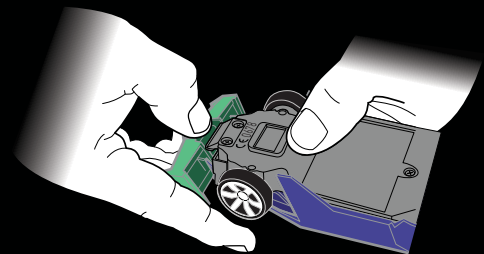

1

HYPERSREAK™ CAR BODY

HYPERSREAK™ - CAPTURING THE LATEST IN AERODYNAMIC STYLING, THIS OPEN WHEEL RACE CAR DELIVERS EYE-POPPING PERFORMANCE AS IT SLICES AROUND THE TRACK.

4

HOT WHEELS® Ai WHEEL COVERS

CUSTOMIZE YOUR CAR

CHANGING VEHICLE WHEEL COVERS

SWAPPING VEHICLE BODIES

1

DETACH

2

3

ATTACH

4

RACE THEM ALL!

ADVERTISEMENT

MORE COMING FALL 2017!

EACH SOLD SEPARATELY, SUBJECT TO AVAILABILITY. COLORS AND DECORATIONS MAY VARY.

HOT WHEELS® Ai CAR SOLD SEPARATELY, SUBJECT TO AVAILABILITY.