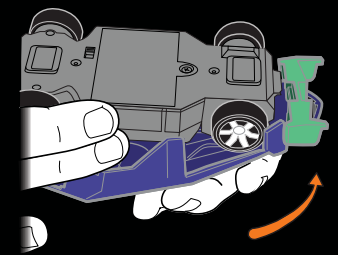

1

HYPERSREAK™ CAR BODY

HYPERSREAK™ - CAPTURING THE LATEST IN AERODYNAMIC STYLING, THIS OPEN WHEEL RACE CAR DELIVERS EYE-POPPING PERFORMANCE AS IT SLICES AROUND THE TRACK.

4

HOT WHEELS® Ai WHEEL COVERS

CUSTOMIZE YOUR CAR

CHANGING VEHICLE WHEEL COVERS

SWAPPING VEHICLE BODIES

1

DETACH

2

3

ATTACH

4

RACE THEM ALL!

ADVERTISEMENT

MORE COMING FALL 2017!

EACH SOLD SEPARATELY, SUBJECT TO AVAILABILITY. COLORS AND DECORATIONS MAY VARY.

HOT WHEELS® Ai CAR SOLD SEPARATELY, SUBJECT TO AVAILABILITY.