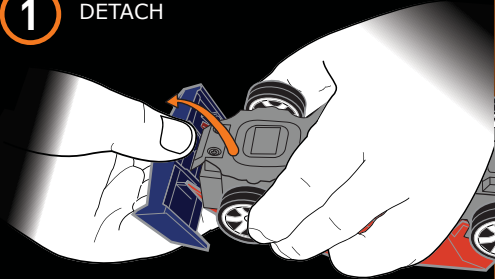

ASST.FDN78
FDN80-0970

8+

1

HYPERSREAK™ CAR BODY

HYPERSREAK™ - CAPTURING THE LATEST IN AERODYNAMIC STYLING, THIS OPEN WHEEL RACE CAR DELIVERS EYE-POPPING PERFORMANCE AS IT SLICES AROUND THE TRACK.

4

HOT WHEELS® Ai WHEEL COVERS

CUSTOMIZE YOUR CAR

CHANGING VEHICLE WHEEL COVERS

DETACH

ATTACH

SWAPPING VEHICLE BODIES

1

DETACH

2