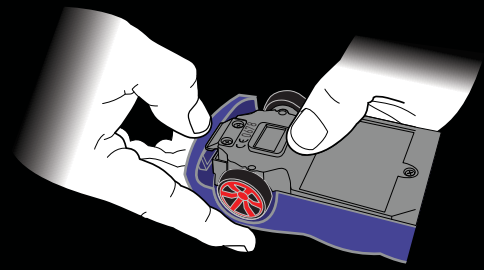

THE FUTURE OF RACING IS HERE!

HOT WHEELS® AI SMART CARS USE ARTIFICIAL INTELLIGENCE TO PUT YOU IN TOTAL CONTROL OF THE RACING ACTION! USE THIS BODY SHELL AND WHEELS TO TRANSFORM YOUR VEHICLE INTO A DIFFERENT RACE CAR AND ENTER A WHOLE NEW RACING WORLD!

ASST.FDN78
FDN81-0970

8+

1

SPEEDWAY SPOILER™ CAR BODY

SPEEDWAY SPOILER™ - BUMPER-TO-BUMPER DRAFTING AND REACHING THE CHECKERED FLAG FIRST ARE WHAT THIS FLAT-OUT RACE CAR IS ALL ABOUT.

4

HOT WHEELS® Ai WHEEL COVERS

CUSTOMIZE YOUR CAR

CHANGING VEHICLE WHEEL COVERS

DETACH

ATTACH

SWAPPING VEHICLE BODIES

1

DETACH

2

3

ATTACH

4

RACE THEM ALL!

ADVERTISEMENT

MORE COMING FALL 2017!

EACH SOLD SEPARATELY, SUBJECT TO AVAILABILITY. COLORS AND DECORATIONS MAY VARY.

HOT WHEELS® Ai CAR SOLD SEPARATELY, SUBJECT TO AVAILABILITY.