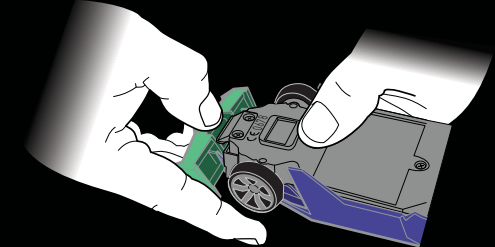

THE FUTURE OF RACING IS HERE!

HOT WHEELS® AI SMART CARS USE ARTIFICIAL INTELLIGENCE TO PUT YOU IN TOTAL CONTROL OF THE RACING ACTION! USE THIS BODY SHELL AND WHEELS TO TRANSFORM YOUR VEHICLE INTO A DIFFERENT RACE CAR AND ENTER A WHOLE NEW RACING WORLD!

SWAPPING VEHICLE BODIES

1

DETACH

2

3

ATTACH

4

CUSTOMIZE YOUR CAR

CHANGING VEHICLE WHEEL COVERS

DETACH

ATTACH

RACE THEM ALL!

ADVERTISEMENT

MORE COMING FALL 2017!

EACH SOLD SEPARATELY, SUBJECT TO AVAILABILITY. COLORS AND DECORATIONS MAY VARY.

HOT WHEELS® Ai CAR SOLD SEPARATELY, SUBJECT TO AVAILABILITY.