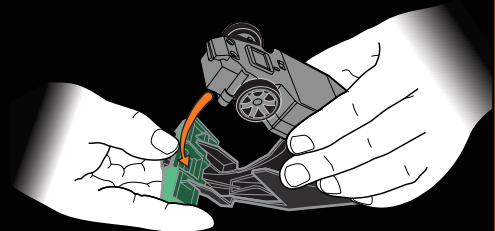

ASST.FDN78
FDN82-0970

8+

1

V-12 STRATO™ CAR BODY

V-12 STRATO™ - THIS REAR-ENGINE HIGH-REVVING SCREAMER TRAVELS FROM ONE END OF THE WORLD TO THE OTHER CAPTURING WINNER'S TROPHIES.

4

HOT WHEELS® Ai WHEEL COVERS

SWAPPING VEHICLE BODIES

1

DETACH

2

3

ATTACH

4

CUSTOMIZE YOUR CAR