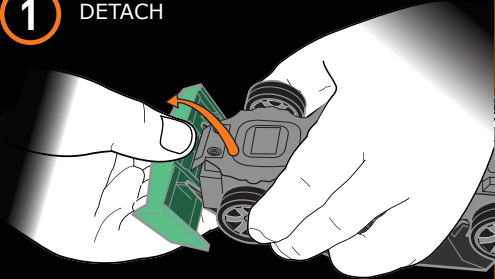

ASST.FDN78
FDN82-0970

8+

1

V-12 STRATO™ CAR BODY

V-12 STRATO™ - THIS REAR-ENGINE HIGH-REVVING SCREAMER TRAVELS FROM ONE END OF THE WORLD TO THE OTHER CAPTURING WINNER'S TROPHIES.

4

HOT WHEELS® Ai WHEEL COVERS

SWAPPING VEHICLE BODIES

1

DETACH

2

3

ATTACH

4

CUSTOMIZE YOUR CAR