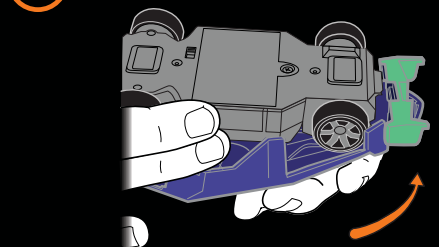

ASST.FDN78
FDN82-0970

8+

1

V-12 STRATO™ CAR BODY

V-12 STRATO™ - THIS REAR-ENGINE HIGH-REVVING SCREAMER TRAVELS FROM ONE END OF THE WORLD TO THE OTHER CAPTURING WINNER'S TROPHIES.

4

HOT WHEELS® Ai WHEEL COVERS

SWAPPING VEHICLE BODIES

1

DETACH

2

3

ATTACH

4

CUSTOMIZE YOUR CAR