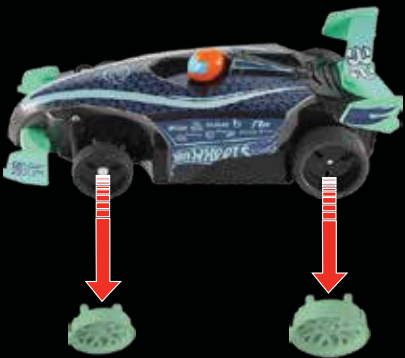

THE FUTURE OF RACING IS HERE!

HOT WHEELS® AI SMART CARS USE ARTIFICIAL INTELLIGENCE TO PUT YOU IN TOTAL CONTROL OF THE RACING ACTION! USE THIS BODY SHELL AND WHEELS TO TRANSFORM YOUR VEHICLE INTO A DIFFERENT RACE CAR AND ENTER A WHOLE NEW RACING WORLD!

ASST.FDN78
FDN82-0970

8+

1

V-12 STRATO™ CAR BODY

V-12 STRATO™ - THIS REAR-ENGINE HIGH-REVVING SCREAMER TRAVELS FROM ONE END OF THE WORLD TO THE OTHER CAPTURING WINNER'S TROPHIES.

4

HOT WHEELS® Ai WHEEL COVERS

SWAPPING VEHICLE BODIES

1

DETACH

2

3

ATTACH

4

CUSTOMIZE YOUR CAR

CHANGING VEHICLE WHEEL COVERS

DETACH

ATTACH

RACE THEM ALL!

ADVERTISEMENT

MORE COMING FALL 2017!

EACH SOLD SEPARATELY, SUBJECT TO AVAILABILITY. COLORS AND DECORATIONS MAY VARY.

HOT WHEELS® Ai CAR SOLD SEPARATELY, SUBJECT TO AVAILABILITY.