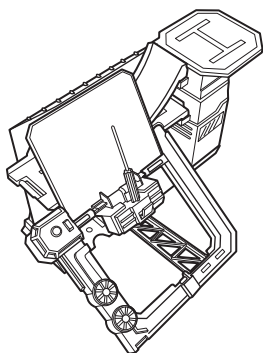

CONTENTS

LABEL SHEET

APPLY LABELS

ASSEMBLY

1.

2.