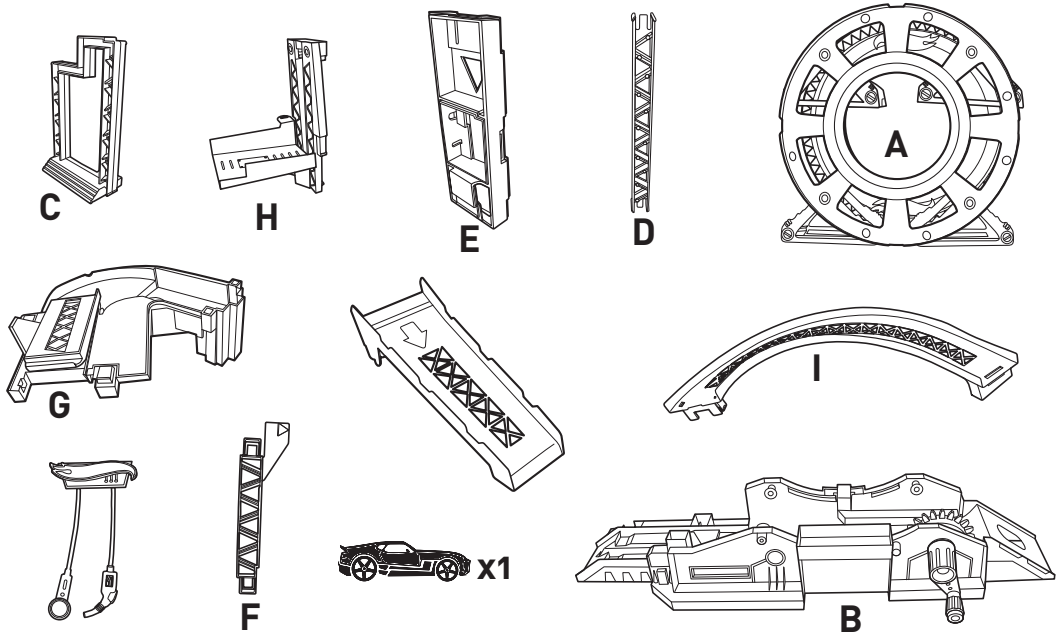

CONTENTS

ASSEMBLY

1.