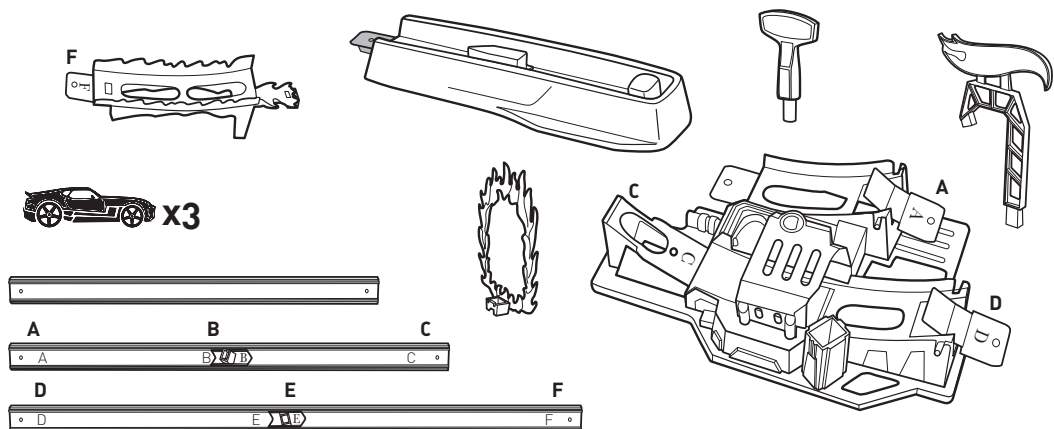

INSTRUCTIONS

ENERGY TRACK™

5+

service.mattel.com

HOTWHEELS.COM

 **WARNING:**
CHOKING HAZARD - Small parts.
Not for children under 3 years.

FKV96-0970
1101494612_DOM

PLEASE KEEP THESE INSTRUCTIONS FOR FUTURE REFERENCE AS THEY CONTAIN IMPORTANT INFORMATION.

CONTENTS

ASSEMBLY

1.

One-time assembly.

2.

ASSEMBLY (CONTD.)

3.

4.

TO PLAY

1.

2.

NOT FOR USE WITH SOME HOT WHEELS® VEHICLES.

If the base of the Hot Wheels® sign detaches from the track, reattach as shown.