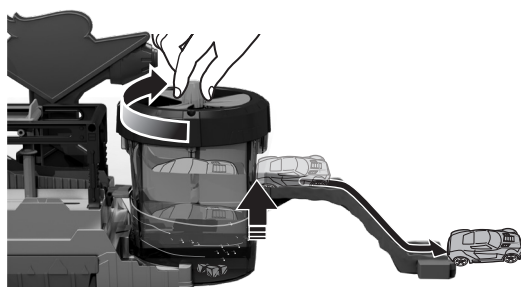

FEATURING:

TWO-COLOR CHANGE!

TO PLAY

1. MOVE SERVICE PLATFORM TO THE ENTRANCE.

2. DRIVE UP TO ACTIVATE THE MOVING SERVICE PLATFORM. SQUIRT TO CLEAN UP!

3. CONTINUE MOVING ON THE SERVICE PLATFORM TO BRUSH & POLISH YOUR CAR!

4. DUNK IN THE TANK TO TRANSFORM. SPIN FAN TO LIFT YOUR CAR & RACE OUT OF THE SHOP!

STORAGE

REMOVE TRAY & DETACH TANK. DRAIN ALL WATER OUT BEFORE STORAGE.

1.

2.

3.

- COLOR CHANGE WILL LAST LONGER IF YOU DO NOT EXPOSE THIS TOY TO INTENSE HEAT OR DIRECT SUNLIGHT FOR PROLONGED PERIODS OF TIME.
- DRAIN, RINSE, CLEAN AND DRY ALL ITEMS THOROUGHLY BEFORE STORING. DO NOT IMMERSE SET IN WATER.