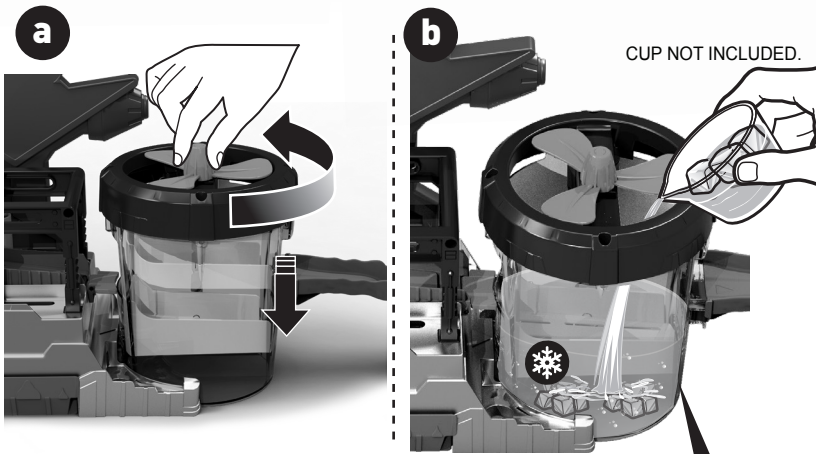

CONTENTS

REMOVE TWO CABLE TIES WITH SAFETY SCISSORS (NOT INCLUDED).
ADULT ASSISTANCE RECOMMENDED.

SET UP

GET READY TO PLAY

1. FILL TANK WITH ICY WATER (UNDER 50°F/10°C).

2. REMOVE & FILL WATER TOWER PUMP WITH WARM WATER (86°F-104°F/30°C-40°C). THEN RE-INSERT.