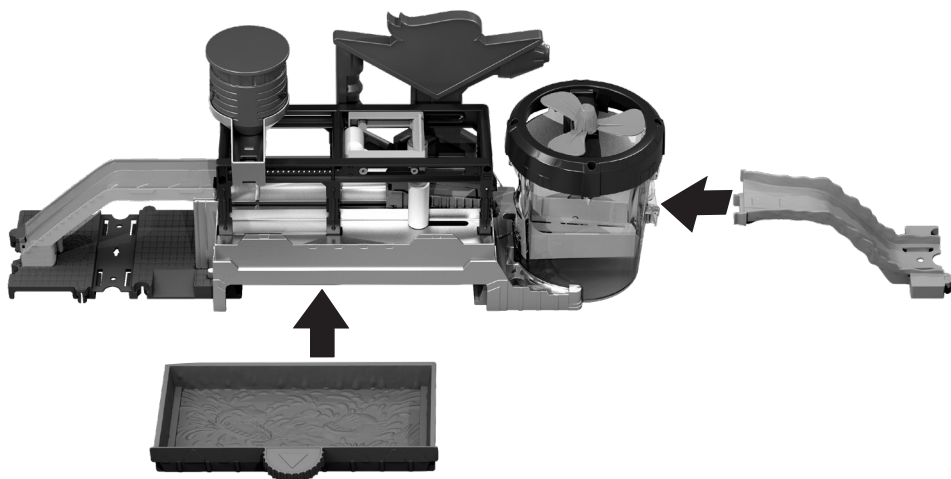

CONTENTS

REMOVE TWO CABLE TIES WITH SAFETY SCISSORS (NOT INCLUDED).
ADULT ASSISTANCE RECOMMENDED.

SET UP

GET READY TO PLAY

1. FILL TANK WITH ICY WATER (UNDER 50°F/10°C).

2. REMOVE & FILL WATER TOWER PUMP WITH WARM WATER (86°F-104°F/30°C-40°C). THEN RE-INSERT.

FEATURING:

TWO-COLOR CHANGE!

TO PLAY

1. MOVE SERVICE PLATFORM TO THE ENTRANCE.

2. DRIVE UP TO ACTIVATE THE MOVING SERVICE PLATFORM. SQUIRT TO CLEAN UP!

3. CONTINUE MOVING ON THE SERVICE PLATFORM TO BRUSH & POLISH YOUR CAR!

4. DUNK IN THE TANK TO TRANSFORM. SPIN FAN TO LIFT YOUR CAR & RACE OUT OF THE SHOP!

STORAGE

REMOVE TRAY & DETACH TANK. DRAIN ALL WATER OUT BEFORE STORAGE.

1.

2.

3.

- COLOR CHANGE WILL LAST LONGER IF YOU DO NOT EXPOSE THIS TOY TO INTENSE HEAT OR DIRECT SUNLIGHT FOR PROLONGED PERIODS OF TIME.
- DRAIN, RINSE, CLEAN AND DRY ALL ITEMS THOROUGHLY BEFORE STORING. DO NOT IMMERSE SET IN WATER.