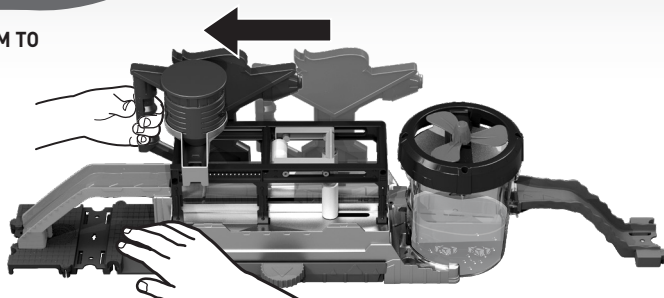

CONTENTS

REMOVE TWO CABLE TIES WITH SAFETY SCISSORS (NOT INCLUDED).
ADULT ASSISTANCE RECOMMENDED.

SET UP

GET READY TO PLAY

1. FILL TANK WITH ICY WATER (UNDER 50°F/10°C).

2. REMOVE & FILL WATER TOWER PUMP WITH WARM WATER (86°F-104°F/30°C-40°C). THEN RE-INSERT.

FEATURING:

TWO-COLOR CHANGE!

TO PLAY

1. MOVE SERVICE PLATFORM TO THE ENTRANCE.

2. DRIVE UP TO ACTIVATE THE MOVING SERVICE PLATFORM. SQUIRT TO CLEAN UP!

3. CONTINUE MOVING ON THE SERVICE PLATFORM TO BRUSH & POLISH YOUR CAR!