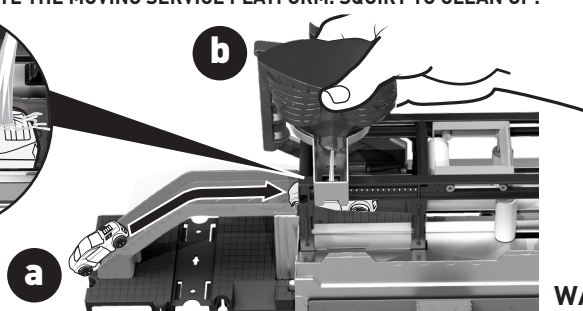

FEATURING:

TWO-COLOR CHANGE!

TO PLAY

1. MOVE SERVICE PLATFORM TO THE ENTRANCE.

2. DRIVE UP TO ACTIVATE THE MOVING SERVICE PLATFORM. SQUIRT TO CLEAN UP!

3. CONTINUE MOVING ON THE SERVICE PLATFORM TO BRUSH & POLISH YOUR CAR!