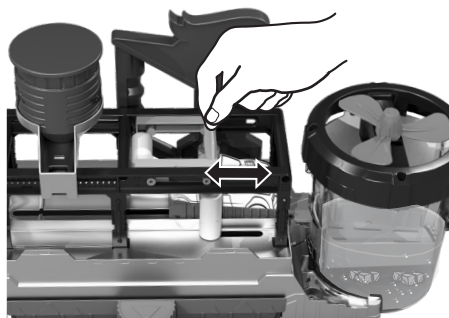

FEATURING:

TWO-COLOR CHANGE!

TO PLAY

1. MOVE SERVICE PLATFORM TO THE ENTRANCE.

2. DRIVE UP TO ACTIVATE THE MOVING SERVICE PLATFORM. SQUIRT TO CLEAN UP!

3. CONTINUE MOVING ON THE SERVICE PLATFORM TO BRUSH & POLISH YOUR CAR!