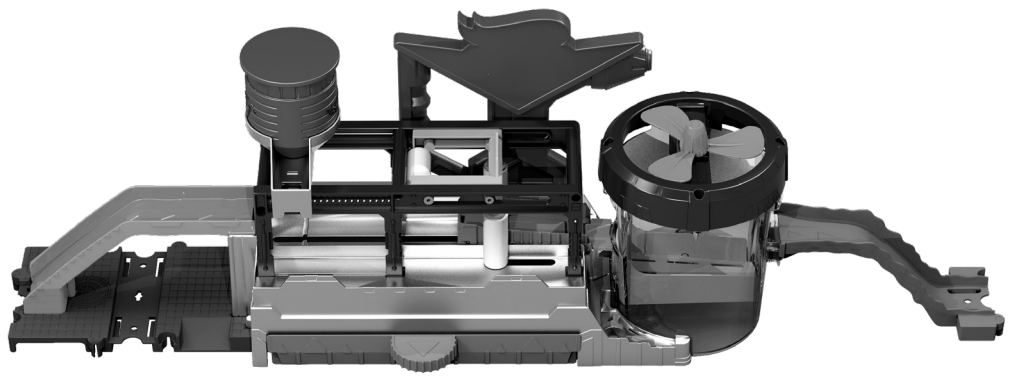

AGES
4-8

service.mattel.com
HOTWHEELS.COM

NOT FOR USE WITH SOME HOT WHEELS® VEHICLES.

FTB66-0970
1101689344-DOM

PLEASE KEEP THESE INSTRUCTIONS FOR FUTURE REFERENCE AS THEY CONTAIN IMPORTANT INFORMATION.