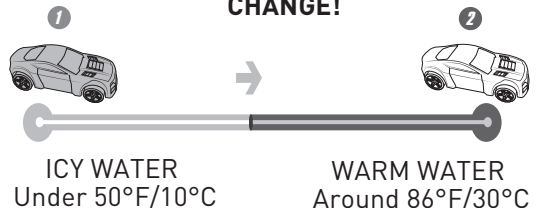

CONTENTS

REMOVE TWO CABLE TIES WITH SAFETY SCISSORS (NOT INCLUDED).
ADULT ASSISTANCE RECOMMENDED.

SET UP

GET READY TO PLAY

1. FILL TANK WITH ICY WATER (UNDER 50°F/10°C).

2. REMOVE & FILL WATER TOWER PUMP WITH WARM WATER (86°F-104°F/30°C-40°C). THEN RE-INSERT.

CONTAINER NOT INCLUDED.

- OVERFILLING OF RESERVOIR MAY CAUSE LEAKAGE.
- TO AVOID BURNS DO NOT USE WATER THAT IS TOO HOT, ABOVE 120°F(48°C).
- FOR BEST PERFORMANCE OF COLOR CHANGE FEATURE, PLEASE USE ICY WATER UNDER 50°F/10°C.
- WATER TOYS SOMETIMES GET MESSY. PROTECT PLAY SURFACES BEFORE USE.

FEATURING:

TWO-COLOR CHANGE!

TO PLAY

1. MOVE SERVICE PLATFORM TO THE ENTRANCE.

2. DRIVE UP TO ACTIVATE THE MOVING SERVICE PLATFORM. SQUIRT TO CLEAN UP!

3. CONTINUE MOVING ON THE SERVICE PLATFORM TO BRUSH & POLISH YOUR CAR!