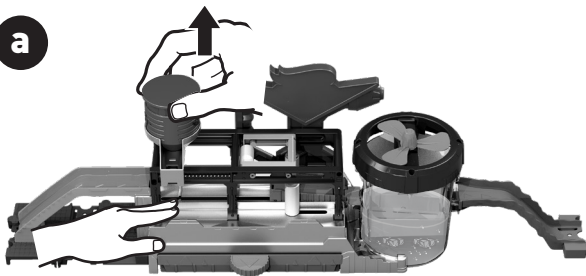

CONTENTS

REMOVE TWO CABLE TIES WITH SAFETY SCISSORS (NOT INCLUDED).
ADULT ASSISTANCE RECOMMENDED.

SET UP

GET READY TO PLAY

1. FILL TANK WITH ICY WATER (UNDER 50°F/10°C).

2. REMOVE & FILL WATER TOWER PUMP WITH WARM WATER (86°F-104°F/30°C-40°C). THEN RE-INSERT.

FEATURING:

TWO-COLOR CHANGE!

TO PLAY

1. MOVE SERVICE PLATFORM TO THE ENTRANCE.

2. DRIVE UP TO ACTIVATE THE MOVING SERVICE PLATFORM. SQUIRT TO CLEAN UP!

3. CONTINUE MOVING ON THE SERVICE PLATFORM TO BRUSH & POLISH YOUR CAR!