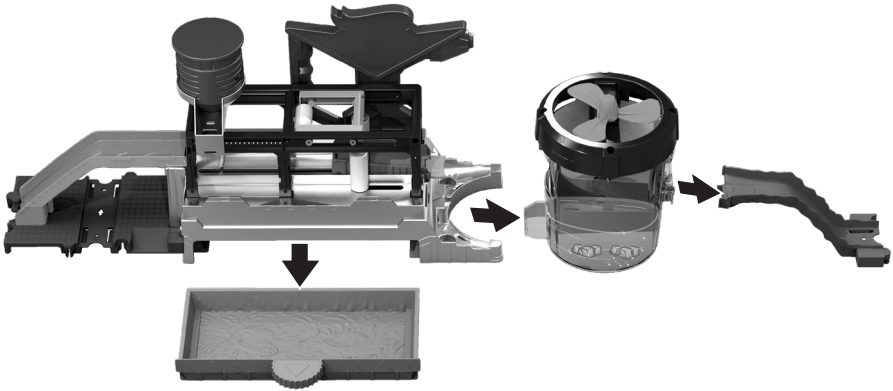

STORAGE

REMOVE TRAY & DETACH TANK. DRAIN ALL WATER OUT BEFORE STORAGE.

1.