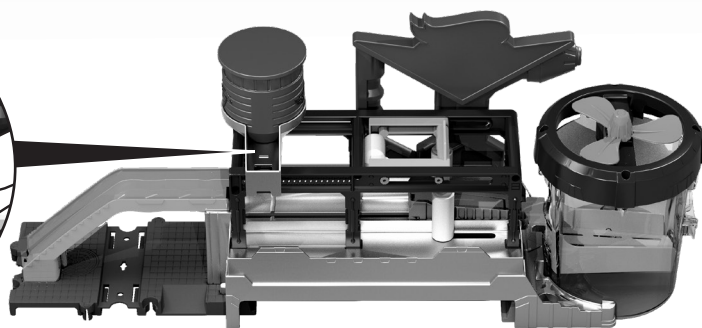

CONTENTS

REMOVE TWO CABLE TIES WITH SAFETY SCISSORS (NOT INCLUDED).
ADULT ASSISTANCE RECOMMENDED.

SET UP

GET READY TO PLAY

1. FILL TANK WITH ICY WATER (UNDER 50°F/10°C).

2. REMOVE & FILL WATER TOWER PUMP WITH WARM WATER (86°F-104°F/30°C-40°C). THEN RE-INSERT.

FEATURING:

TWO-COLOR CHANGE!

TO PLAY

1. MOVE SERVICE PLATFORM TO THE ENTRANCE.

2. DRIVE UP TO ACTIVATE THE MOVING SERVICE PLATFORM. SQUIRT TO CLEAN UP!

3. CONTINUE MOVING ON THE SERVICE PLATFORM TO BRUSH & POLISH YOUR CAR!