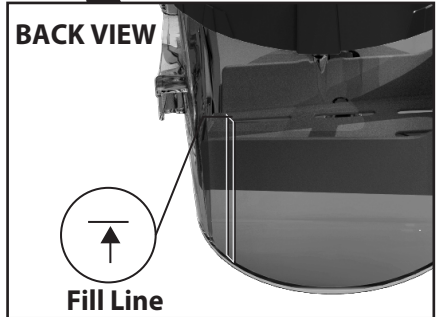

CONTENTS

REMOVE TWO CABLE TIES WITH SAFETY SCISSORS (NOT INCLUDED).
ADULT ASSISTANCE RECOMMENDED.

SET UP

GET READY TO PLAY

1. FILL TANK WITH ICY WATER (UNDER 50°F/10°C).

2. REMOVE & FILL WATER TOWER PUMP WITH WARM WATER (86°F-104°F/30°C-40°C). THEN RE-INSERT.