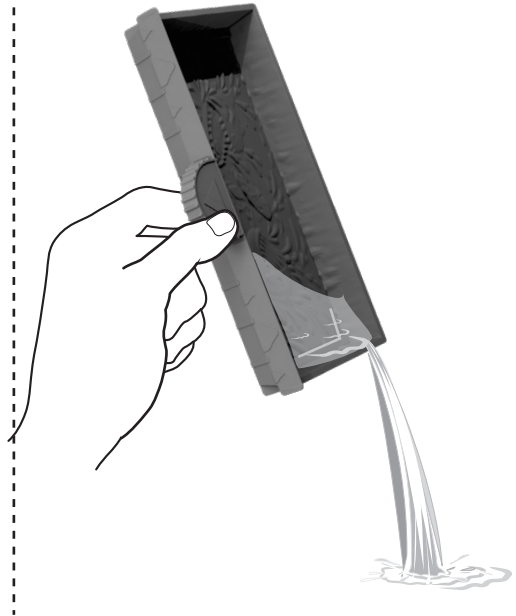

4. DUNK IN THE TANK TO TRANSFORM. SPIN FAN TO LIFT YOUR CAR & RACE OUT OF THE SHOP!

STORAGE

REMOVE TRAY & DETACH TANK. DRAIN ALL WATER OUT BEFORE STORAGE.

1.

2.

3.

- COLOR CHANGE WILL LAST LONGER IF YOU DO NOT EXPOSE THIS TOY TO INTENSE HEAT OR DIRECT SUNLIGHT FOR PROLONGED PERIODS OF TIME.
- DRAIN, RINSE, CLEAN AND DRY ALL ITEMS THOROUGHLY BEFORE STORING. DO NOT IMMERSE SET IN WATER.