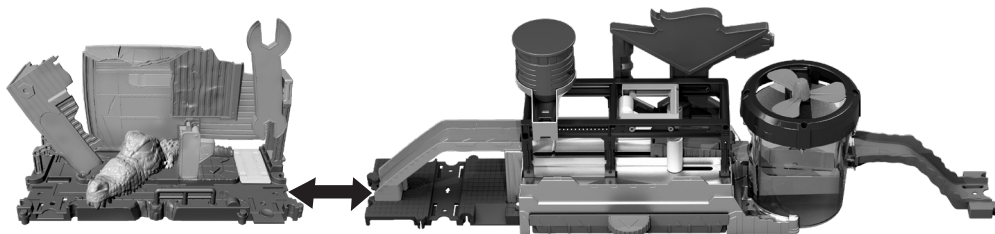

2. COLLECT OTHER SETS TO BUILD YOUR OWN HOT WHEELS™ CITY!

OTHER HOT WHEELS® TRACKS AND SETS SOLD SEPARATELY.

©2017 Mattel. Mattel, Inc., 636 Girard Avenue, East Aurora, NY 14052, U.S.A. Consumer Services 1-800-524-8697. Mattel U.K. Ltd., Vanwall Business Park, Maidenhead SL6 4UB. Helpline 01628 500303. Mattel Australia Pty., Ltd., Richmond, Victoria. 3121. Consumer Advisory Service - 1300 135 312. Mattel South Africa (PTY) LTD, Office 102 I3, 30 Melrose Boulevard, Johannesburg 2196. Mattel East Asia Ltd., Room 503-09, North Tower, World Finance Centre, Harbour City, Tsimshatsui, HK, China. Tel.: (852) 3185-6500. Diimport & Diedarkan Oleh: Mattel Southeast Asia Pte. Ltd., No 19-1, Tower 3 Avenue 7, Bangsar South City, No 8, Jalan Kerinchi, 59200 Kuala Lumpur, Malaysia. Tel: 03-33419052.