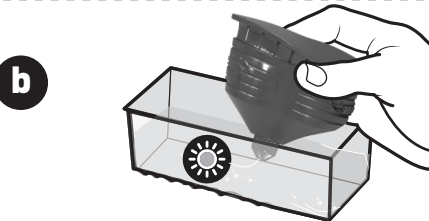

CONTENTS

REMOVE TWO CABLE TIES WITH SAFETY SCISSORS (NOT INCLUDED).
ADULT ASSISTANCE RECOMMENDED.

SET UP

GET READY TO PLAY

1. FILL TANK WITH ICY WATER (UNDER 50°F/10°C).

2. REMOVE & FILL WATER TOWER PUMP WITH WARM WATER (86°F-104°F/30°C-40°C). THEN RE-INSERT.

CONTAINER NOT INCLUDED.

- OVERFILLING OF RESERVOIR MAY CAUSE LEAKAGE.
- TO AVOID BURNS DO NOT USE WATER THAT IS TOO HOT, ABOVE 120°F(48°C).
- FOR BEST PERFORMANCE OF COLOR CHANGE FEATURE, PLEASE USE ICY WATER UNDER 50°F/10°C.
- WATER TOYS SOMETIMES GET MESSY. PROTECT PLAY SURFACES BEFORE USE.

FEATURING:

TWO-COLOR CHANGE!

TO PLAY

1. MOVE SERVICE PLATFORM TO THE ENTRANCE.

2. DRIVE UP TO ACTIVATE THE MOVING SERVICE PLATFORM. SQUIRT TO CLEAN UP!

3. CONTINUE MOVING ON THE SERVICE PLATFORM TO BRUSH & POLISH YOUR CAR!