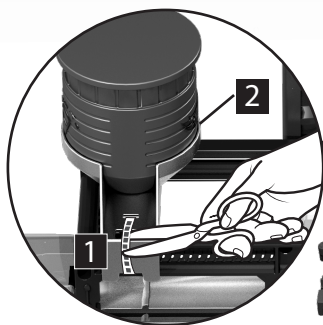

CONTENTS

REMOVE TWO CABLE TIES WITH SAFETY SCISSORS (NOT INCLUDED).
ADULT ASSISTANCE RECOMMENDED.

SET UP

GET READY TO PLAY

1. FILL TANK WITH ICY WATER (UNDER 50°F/10°C).

2. REMOVE & FILL WATER TOWER PUMP WITH WARM WATER (86°F-104°F/30°C-40°C). THEN RE-INSERT.

FEATURING:

TWO-COLOR CHANGE!

TO PLAY

1. MOVE SERVICE PLATFORM TO THE ENTRANCE.

2. DRIVE UP TO ACTIVATE THE MOVING SERVICE PLATFORM. SQUIRT TO CLEAN UP!

3. CONTINUE MOVING ON THE SERVICE PLATFORM TO BRUSH & POLISH YOUR CAR!