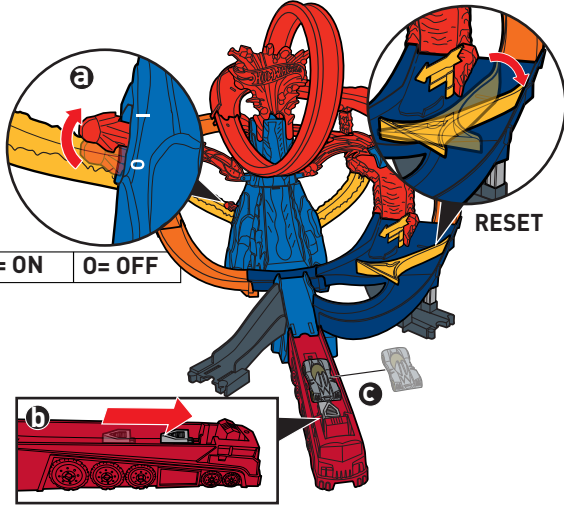

BACK VIEW

ASSEMBLY

7. BACK VIEW

8. BACK VIEW

BOTTOM VIEW

ASSEMBLY (CONTD.)

21.

22.

23.

24.

25.

TO PLAY

CONTINUOUS PLAY

1. SWITCH ON THE PLAYSET FOR SPINNING LAVA BLASTS. PULL BACK LAUNCHER & LOAD VEHICLE.

2. TIME IT RIGHT FOR A CLEAR PATH. PRESS TO LAUNCH THROUGH THE LOOP!

ESCAPE PLAY

1. BLOCK THE INNER TRACK. LAUNCH & TRAP THE NEXT VEHICLE!

2. TRAP MORE VEHICLES BY THE VOLCANO!

ESCAPE PLAY (CONTD.)

3. LAUNCH AGAIN TO MOVE DIVERTER.

4. LAUNCH ONCE MORE TO UNLOCK HAZARD GATE & SAVE ALL VEHICLES!