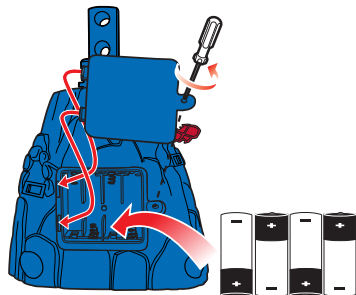

LABEL SHEET

APPLY LABELS

BATTERY INSTALLATION

- Unscrew the battery cover with a Phillips head screwdriver (not included).
- Install 4 new AA (LR6) alkaline batteries (not included) in the orientation (+/-) shown.
- Replace battery cover and tighten screws.
- For longer life use alkaline batteries.
- Replace the batteries if boosters can no longer propel vehicles through track set.
- When exposed to an electrostatic source, the product may malfunction. To resume normal operation, remove and reinstall the batteries.

BACK VIEW

ASSEMBLY

7. BACK VIEW

8. BACK VIEW

BOTTOM VIEW

ASSEMBLY (CONTD.)

21.

22.

1. BLOCK THE INNER TRACK. LAUNCH & TRAP THE NEXT VEHICLE!

2. TRAP MORE VEHICLES BY THE VOLCANO!

ESCAPE PLAY (CONTD.)

3. LAUNCH AGAIN TO MOVE DIVERTER.

4. LAUNCH ONCE MORE TO UNLOCK HAZARD GATE & SAVE ALL VEHICLES!