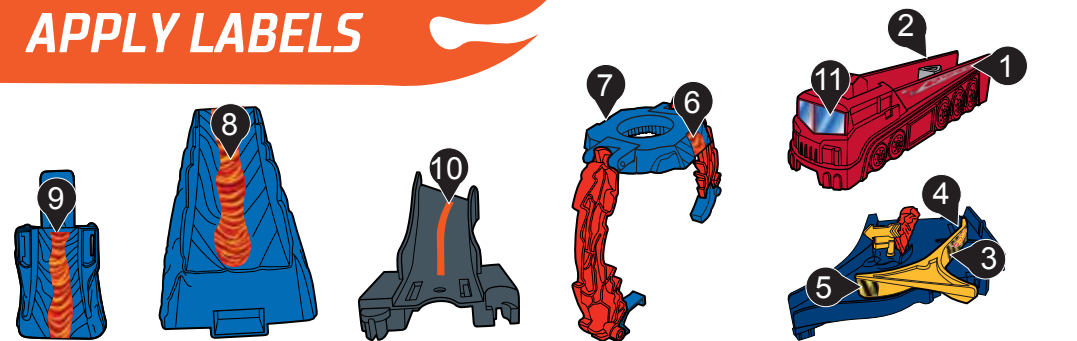

PLEASE KEEP THESE INSTRUCTIONS FOR FUTURE REFERENCE AS THEY CONTAIN IMPORTANT INFORMATION.

5-8

? service.mattel.com

HOTWHEELS.COM

ADULT ASSEMBLY REQUIRED.

FTD61-4B70G1
1101892079-4LB

CONTENTS

Refer to **LETTERS** on toy parts and instructions to help with assembly.

LABEL SHEET

APPLY LABELS

BATTERY INSTALLATION

- Unscrew the battery cover with a Phillips head screwdriver (not included).
- Install 4 new AA (LR6) alkaline batteries (not included) in the orientation (+/-) shown.
- Replace battery cover and tighten screws.
- For longer life use alkaline batteries.
- Replace the batteries if boosters can no longer propel vehicles through track set.
- When exposed to an electrostatic source, the product may malfunction. To resume normal operation, remove and reinstall the batteries.

1. BLOCK THE INNER TRACK. LAUNCH & TRAP THE NEXT VEHICLE!

2. TRAP MORE VEHICLES BY THE VOLCANO!

ESCAPE PLAY (CONTD.)

3. LAUNCH AGAIN TO MOVE DIVERTER.

4. LAUNCH ONCE MORE TO UNLOCK HAZARD GATE & SAVE ALL VEHICLES!