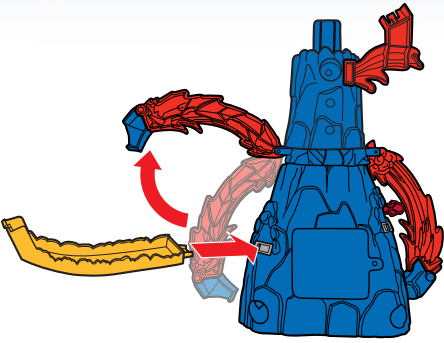

LABEL SHEET

APPLY LABELS

BATTERY INSTALLATION

- Unscrew the battery cover with a Phillips head screwdriver (not included).
- Install 4 new AA (LR6) alkaline batteries (not included) in the orientation (+/-) shown.
- Replace battery cover and tighten screws.
- For longer life use alkaline batteries.
- Replace the batteries if boosters can no longer propel vehicles through track set.
- When exposed to an electrostatic source, the product may malfunction. To resume normal operation, remove and reinstall the batteries.

BACK VIEW

ASSEMBLY

7. BACK VIEW

8. BACK VIEW

BOTTOM VIEW

ASSEMBLY (CONTD.)

21.

22.

1. BLOCK THE INNER TRACK. LAUNCH & TRAP THE NEXT VEHICLE!

2. TRAP MORE VEHICLES BY THE VOLCANO!

ESCAPE PLAY (CONTD.)

3. LAUNCH AGAIN TO MOVE DIVERTER.

4. LAUNCH ONCE MORE TO UNLOCK HAZARD GATE & SAVE ALL VEHICLES!