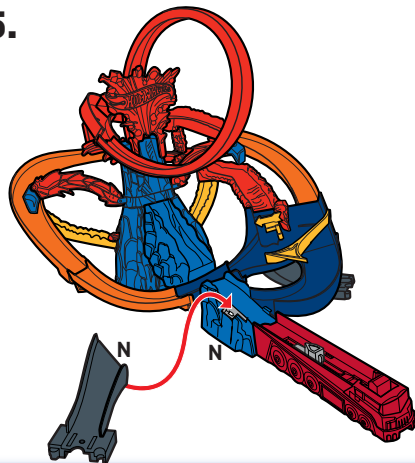

LABEL SHEET

APPLY LABELS

BATTERY INSTALLATION

- Unscrew the battery cover with a Phillips head screwdriver (not included).
- Install 4 new AA (LR6) alkaline batteries (not included) in the orientation (+/-) shown.
- Replace battery cover and tighten screws.
- For longer life use alkaline batteries.
- Replace the batteries if boosters can no longer propel vehicles through track set.
- When exposed to an electrostatic source, the product may malfunction. To resume normal operation, remove and reinstall the batteries.

BACK VIEW

ASSEMBLY

7. BACK VIEW

8. BACK VIEW

BOTTOM VIEW

ASSEMBLY (CONTD.)

21.

22.

23.

24.

25.

TO PLAY

CONTINUOUS PLAY

1. SWITCH ON THE PLAYSET FOR SPINNING LAVA BLASTS. PULL BACK LAUNCHER & LOAD VEHICLE.

2. TIME IT RIGHT FOR A CLEAR PATH. PRESS TO LAUNCH THROUGH THE LOOP!

ESCAPE PLAY

1. BLOCK THE INNER TRACK. LAUNCH & TRAP THE NEXT VEHICLE!

2. TRAP MORE VEHICLES BY THE VOLCANO!

ESCAPE PLAY (CONTD.)

3. LAUNCH AGAIN TO MOVE DIVERTER.

4. LAUNCH ONCE MORE TO UNLOCK HAZARD GATE & SAVE ALL VEHICLES!