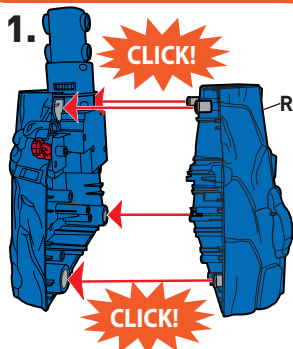

LABEL SHEET

APPLY LABELS

BATTERY INSTALLATION

- Unscrew the battery cover with a Phillips head screwdriver (not included).
- Install 4 new AA (LR6) alkaline batteries (not included) in the orientation (+/-) shown.
- Replace battery cover and tighten screws.
- For longer life use alkaline batteries.
- Replace the batteries if boosters can no longer propel vehicles through track set.
- When exposed to an electrostatic source, the product may malfunction. To resume normal operation, remove and reinstall the batteries.

BACK VIEW

ASSEMBLY

7. BACK VIEW

8. BACK VIEW

BOTTOM VIEW

ASSEMBLY (CONTD.)

21.

22.