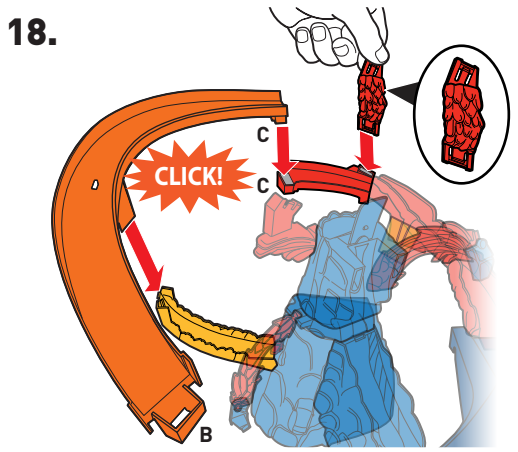

LABEL SHEET

APPLY LABELS

BATTERY INSTALLATION

- Unscrew the battery cover with a Phillips head screwdriver (not included).
- Install 4 new AA (LR6) alkaline batteries (not included) in the orientation (+/-) shown.
- Replace battery cover and tighten screws.
- For longer life use alkaline batteries.
- Replace the batteries if boosters can no longer propel vehicles through track set.
- When exposed to an electrostatic source, the product may malfunction. To resume normal operation, remove and reinstall the batteries.

BACK VIEW

ASSEMBLY

7. BACK VIEW

8. BACK VIEW

BOTTOM VIEW

ASSEMBLY (CONTD.)

21.

22.

23.

24.

25.

TO PLAY

CONTINUOUS PLAY

1. SWITCH ON THE PLAYSET FOR SPINNING LAVA BLASTS. PULL BACK LAUNCHER & LOAD VEHICLE.

2. TIME IT RIGHT FOR A CLEAR PATH. PRESS TO LAUNCH THROUGH THE LOOP!

ESCAPE PLAY

1. BLOCK THE INNER TRACK. LAUNCH & TRAP THE NEXT VEHICLE!

2. TRAP MORE VEHICLES BY THE VOLCANO!

ESCAPE PLAY (CONTD.)

3. LAUNCH AGAIN TO MOVE DIVERTER.

4. LAUNCH ONCE MORE TO UNLOCK HAZARD GATE & SAVE ALL VEHICLES!