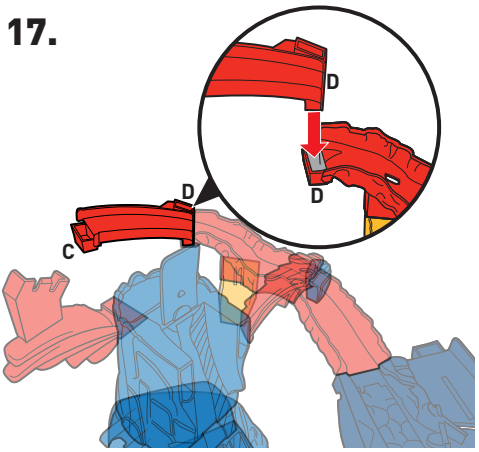

BACK VIEW

ASSEMBLY

7. BACK VIEW

8. BACK VIEW

BOTTOM VIEW

ASSEMBLY (CONTD.)

21.

22.

1. BLOCK THE INNER TRACK. LAUNCH & TRAP THE NEXT VEHICLE!

2. TRAP MORE VEHICLES BY THE VOLCANO!

ESCAPE PLAY (CONTD.)

3. LAUNCH AGAIN TO MOVE DIVERTER.

4. LAUNCH ONCE MORE TO UNLOCK HAZARD GATE & SAVE ALL VEHICLES!