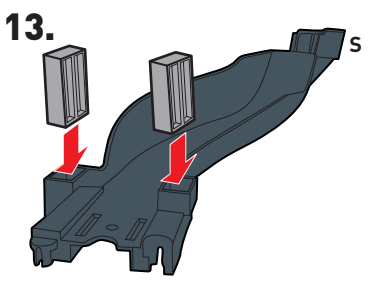

LABEL SHEET

APPLY LABELS

BATTERY INSTALLATION

- Unscrew the battery cover with a Phillips head screwdriver (not included).
- Install 4 new AA (LR6) alkaline batteries (not included) in the orientation (+/-) shown.
- Replace battery cover and tighten screws.
- For longer life use alkaline batteries.
- Replace the batteries if boosters can no longer propel vehicles through track set.
- When exposed to an electrostatic source, the product may malfunction. To resume normal operation, remove and reinstall the batteries.

BACK VIEW

ASSEMBLY

7. BACK VIEW

8. BACK VIEW

BOTTOM VIEW

ASSEMBLY (CONTD.)

21.

22.