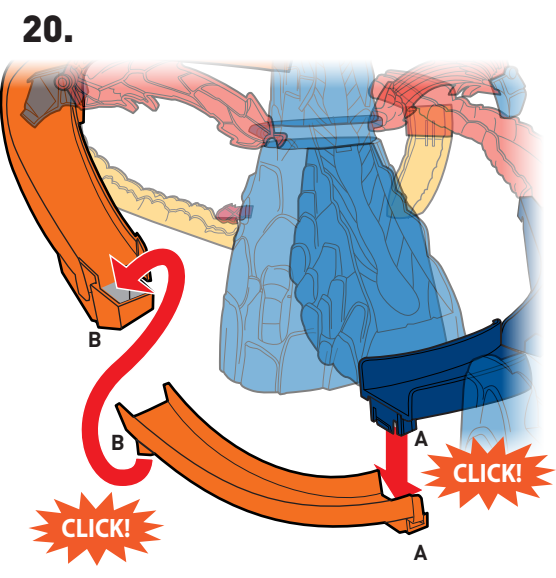

LABEL SHEET

APPLY LABELS

BATTERY INSTALLATION

- Unscrew the battery cover with a Phillips head screwdriver (not included).
- Install 4 new AA (LR6) alkaline batteries (not included) in the orientation (+/-) shown.
- Replace battery cover and tighten screws.
- For longer life use alkaline batteries.
- Replace the batteries if boosters can no longer propel vehicles through track set.
- When exposed to an electrostatic source, the product may malfunction. To resume normal operation, remove and reinstall the batteries.

BACK VIEW

ASSEMBLY

7. BACK VIEW

8. BACK VIEW

BOTTOM VIEW

ASSEMBLY (CONTD.)

21.

22.

23.

24.

25.

TO PLAY

CONTINUOUS PLAY

1. SWITCH ON THE PLAYSET FOR SPINNING LAVA BLASTS. PULL BACK LAUNCHER & LOAD VEHICLE.

2. TIME IT RIGHT FOR A CLEAR PATH. PRESS TO LAUNCH THROUGH THE LOOP!

ESCAPE PLAY

1. BLOCK THE INNER TRACK. LAUNCH & TRAP THE NEXT VEHICLE!

2. TRAP MORE VEHICLES BY THE VOLCANO!

ESCAPE PLAY (CONTD.)

3. LAUNCH AGAIN TO MOVE DIVERTER.

4. LAUNCH ONCE MORE TO UNLOCK HAZARD GATE & SAVE ALL VEHICLES!