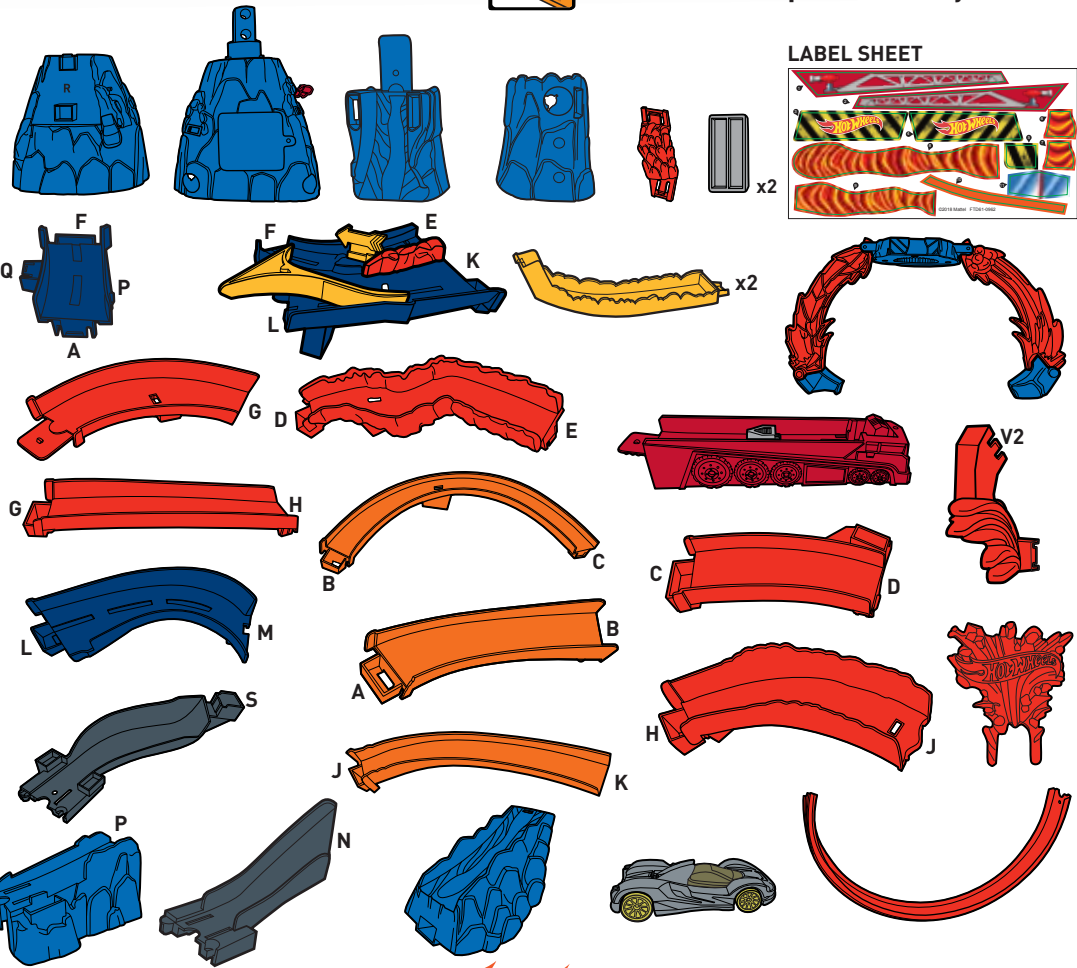

PLEASE KEEP THESE INSTRUCTIONS FOR FUTURE REFERENCE AS THEY CONTAIN IMPORTANT INFORMATION.

5-8

? service.mattel.com

HOTWHEELS.COM

ADULT ASSEMBLY REQUIRED.

FTD61-4B70G1
1101892079-4LB

CONTENTS

Refer to **LETTERS** on toy parts and instructions to help with assembly.

LABEL SHEET

APPLY LABELS

BATTERY INSTALLATION

- Unscrew the battery cover with a Phillips head screwdriver (not included).
- Install 4 new AA (LR6) alkaline batteries (not included) in the orientation (+/-) shown.
- Replace battery cover and tighten screws.
- For longer life use alkaline batteries.
- Replace the batteries if boosters can no longer propel vehicles through track set.
- When exposed to an electrostatic source, the product may malfunction. To resume normal operation, remove and reinstall the batteries.

23.

24.

25.

TO PLAY

CONTINUOUS PLAY

1. SWITCH ON THE PLAYSET FOR SPINNING LAVA BLASTS. PULL BACK LAUNCHER & LOAD VEHICLE.

2. TIME IT RIGHT FOR A CLEAR PATH. PRESS TO LAUNCH THROUGH THE LOOP!

ESCAPE PLAY

1. BLOCK THE INNER TRACK. LAUNCH & TRAP THE NEXT VEHICLE!

2. TRAP MORE VEHICLES BY THE VOLCANO!

ESCAPE PLAY (CONTD.)

3. LAUNCH AGAIN TO MOVE DIVERTER.

4. LAUNCH ONCE MORE TO UNLOCK HAZARD GATE & SAVE ALL VEHICLES!