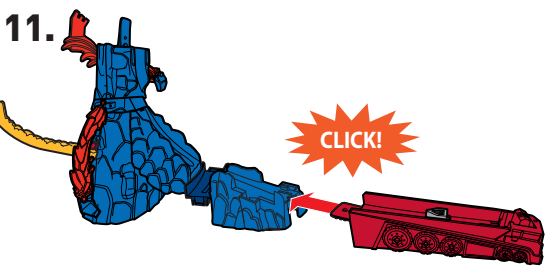

LABEL SHEET

APPLY LABELS

BATTERY INSTALLATION

- Unscrew the battery cover with a Phillips head screwdriver (not included).
- Install 4 new AA (LR6) alkaline batteries (not included) in the orientation (+/-) shown.
- Replace battery cover and tighten screws.
- For longer life use alkaline batteries.
- Replace the batteries if boosters can no longer propel vehicles through track set.
- When exposed to an electrostatic source, the product may malfunction. To resume normal operation, remove and reinstall the batteries.

BACK VIEW

ASSEMBLY

7. BACK VIEW

8. BACK VIEW

BOTTOM VIEW

ASSEMBLY (CONTD.)

21.

22.