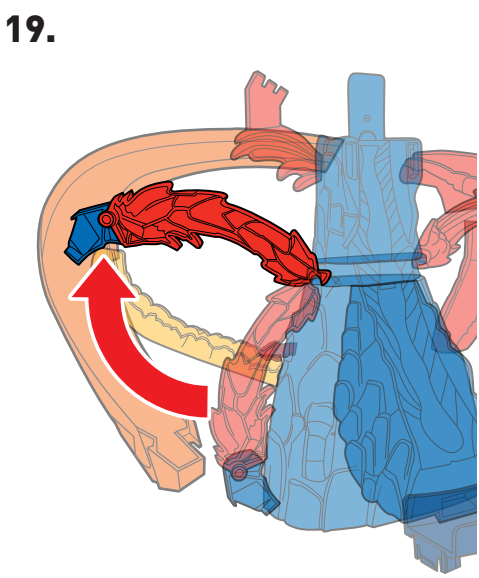

LABEL SHEET

APPLY LABELS

BATTERY INSTALLATION

- Unscrew the battery cover with a Phillips head screwdriver (not included).
- Install 4 new AA (LR6) alkaline batteries (not included) in the orientation (+/-) shown.
- Replace battery cover and tighten screws.
- For longer life use alkaline batteries.
- Replace the batteries if boosters can no longer propel vehicles through track set.
- When exposed to an electrostatic source, the product may malfunction. To resume normal operation, remove and reinstall the batteries.

BACK VIEW

ASSEMBLY

7. BACK VIEW

8. BACK VIEW

BOTTOM VIEW

ASSEMBLY (CONTD.)

21.

22.

23.

24.

25.

TO PLAY

CONTINUOUS PLAY

1. SWITCH ON THE PLAYSET FOR SPINNING LAVA BLASTS. PULL BACK LAUNCHER & LOAD VEHICLE.

2. TIME IT RIGHT FOR A CLEAR PATH. PRESS TO LAUNCH THROUGH THE LOOP!

ESCAPE PLAY

1. BLOCK THE INNER TRACK. LAUNCH & TRAP THE NEXT VEHICLE!

2. TRAP MORE VEHICLES BY THE VOLCANO!

ESCAPE PLAY (CONTD.)

3. LAUNCH AGAIN TO MOVE DIVERTER.

4. LAUNCH ONCE MORE TO UNLOCK HAZARD GATE & SAVE ALL VEHICLES!