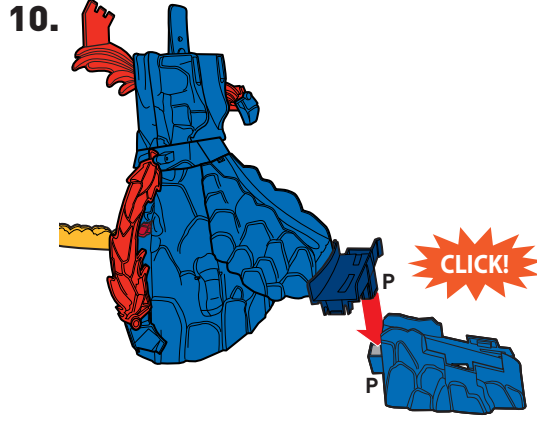

LABEL SHEET

APPLY LABELS

BATTERY INSTALLATION

- Unscrew the battery cover with a Phillips head screwdriver (not included).
- Install 4 new AA (LR6) alkaline batteries (not included) in the orientation (+/-) shown.
- Replace battery cover and tighten screws.
- For longer life use alkaline batteries.
- Replace the batteries if boosters can no longer propel vehicles through track set.
- When exposed to an electrostatic source, the product may malfunction. To resume normal operation, remove and reinstall the batteries.

BACK VIEW

ASSEMBLY

7. BACK VIEW

8. BACK VIEW

BOTTOM VIEW

ASSEMBLY (CONTD.)

21.

22.

1. BLOCK THE INNER TRACK. LAUNCH & TRAP THE NEXT VEHICLE!

2. TRAP MORE VEHICLES BY THE VOLCANO!

ESCAPE PLAY (CONTD.)

3. LAUNCH AGAIN TO MOVE DIVERTER.

4. LAUNCH ONCE MORE TO UNLOCK HAZARD GATE & SAVE ALL VEHICLES!