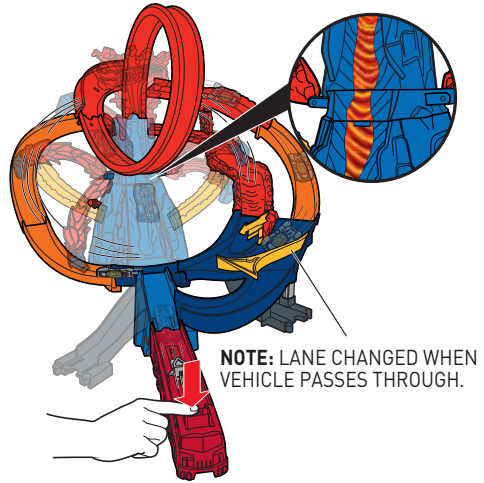

23.

24.

25.

TO PLAY

CONTINUOUS PLAY

1. SWITCH ON THE PLAYSET FOR SPINNING LAVA BLASTS. PULL BACK LAUNCHER & LOAD VEHICLE.

2. TIME IT RIGHT FOR A CLEAR PATH. PRESS TO LAUNCH THROUGH THE LOOP!

ESCAPE PLAY

1. BLOCK THE INNER TRACK. LAUNCH & TRAP THE NEXT VEHICLE!

2. TRAP MORE VEHICLES BY THE VOLCANO!

ESCAPE PLAY (CONTD.)

3. LAUNCH AGAIN TO MOVE DIVERTER.

4. LAUNCH ONCE MORE TO UNLOCK HAZARD GATE & SAVE ALL VEHICLES!