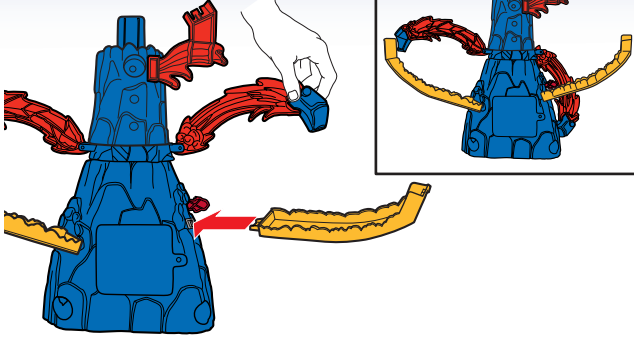

LABEL SHEET

APPLY LABELS

BATTERY INSTALLATION

- Unscrew the battery cover with a Phillips head screwdriver (not included).
- Install 4 new AA (LR6) alkaline batteries (not included) in the orientation (+/-) shown.
- Replace battery cover and tighten screws.
- For longer life use alkaline batteries.
- Replace the batteries if boosters can no longer propel vehicles through track set.
- When exposed to an electrostatic source, the product may malfunction. To resume normal operation, remove and reinstall the batteries.

BACK VIEW

ASSEMBLY

7. BACK VIEW

8. BACK VIEW

BOTTOM VIEW

ASSEMBLY (CONTD.)

21.

22.

23.

24.

25.

TO PLAY

CONTINUOUS PLAY

1. SWITCH ON THE PLAYSET FOR SPINNING LAVA BLASTS. PULL BACK LAUNCHER & LOAD VEHICLE.

2. TIME IT RIGHT FOR A CLEAR PATH. PRESS TO LAUNCH THROUGH THE LOOP!

ESCAPE PLAY

1. BLOCK THE INNER TRACK. LAUNCH & TRAP THE NEXT VEHICLE!

2. TRAP MORE VEHICLES BY THE VOLCANO!

ESCAPE PLAY (CONTD.)

3. LAUNCH AGAIN TO MOVE DIVERTER.

4. LAUNCH ONCE MORE TO UNLOCK HAZARD GATE & SAVE ALL VEHICLES!