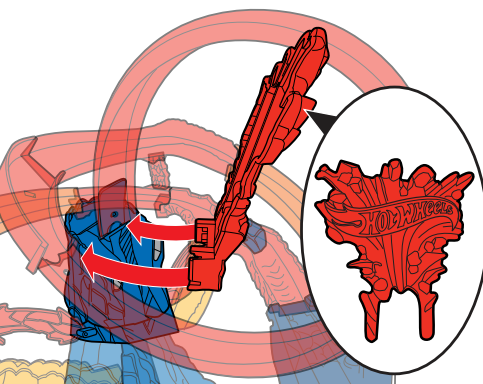

LABEL SHEET

APPLY LABELS

BATTERY INSTALLATION

- Unscrew the battery cover with a Phillips head screwdriver (not included).
- Install 4 new AA (LR6) alkaline batteries (not included) in the orientation (+/-) shown.
- Replace battery cover and tighten screws.
- For longer life use alkaline batteries.
- Replace the batteries if boosters can no longer propel vehicles through track set.
- When exposed to an electrostatic source, the product may malfunction. To resume normal operation, remove and reinstall the batteries.

BACK VIEW

ASSEMBLY

7. BACK VIEW

8. BACK VIEW

BOTTOM VIEW

ASSEMBLY (CONTD.)

21.

22.

23.

24.

25.

TO PLAY

CONTINUOUS PLAY

1. SWITCH ON THE PLAYSET FOR SPINNING LAVA BLASTS. PULL BACK LAUNCHER & LOAD VEHICLE.

2. TIME IT RIGHT FOR A CLEAR PATH. PRESS TO LAUNCH THROUGH THE LOOP!

ESCAPE PLAY

1. BLOCK THE INNER TRACK. LAUNCH & TRAP THE NEXT VEHICLE!

2. TRAP MORE VEHICLES BY THE VOLCANO!

ESCAPE PLAY (CONTD.)

3. LAUNCH AGAIN TO MOVE DIVERTER.

4. LAUNCH ONCE MORE TO UNLOCK HAZARD GATE & SAVE ALL VEHICLES!