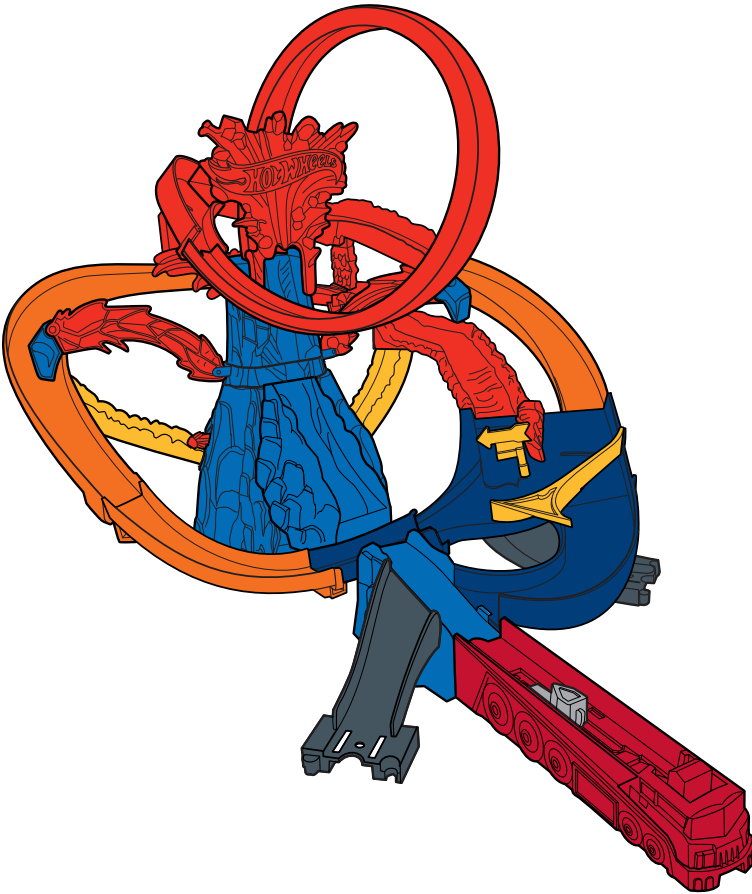

INSTRUCTIONS

VOLCANO ESCAPE

COLORS AND DECORATIONS MAY VARY.

INCLUDES 1 VEHICLE. ADDITIONAL VEHICLES SOLD SEPARATELY. NOT FOR USE WITH SOME HOT WHEELS® VEHICLES.

REQUIRES 4 AA (LR6) ALKALINE BATTERIES (NOT INCLUDED). DISPOSE OF BATTERIES SAFELY.

PLEASE KEEP THESE INSTRUCTIONS FOR FUTURE REFERENCE AS THEY CONTAIN IMPORTANT INFORMATION.

5-8

? service.mattel.com

HOTWHEELS.COM

ADULT ASSEMBLY REQUIRED.

FTD61-4B70G1
1101892079-4LB

CONTENTS

Refer to **LETTERS** on toy parts and instructions to help with assembly.

23.

24.

25.

TO PLAY

CONTINUOUS PLAY

1. SWITCH ON THE PLAYSET FOR SPINNING LAVA BLASTS. PULL BACK LAUNCHER & LOAD VEHICLE.

2. TIME IT RIGHT FOR A CLEAR PATH. PRESS TO LAUNCH THROUGH THE LOOP!

ESCAPE PLAY

1. BLOCK THE INNER TRACK. LAUNCH & TRAP THE NEXT VEHICLE!

2. TRAP MORE VEHICLES BY THE VOLCANO!

ESCAPE PLAY (CONTD.)

3. LAUNCH AGAIN TO MOVE DIVERTER.

4. LAUNCH ONCE MORE TO UNLOCK HAZARD GATE & SAVE ALL VEHICLES!