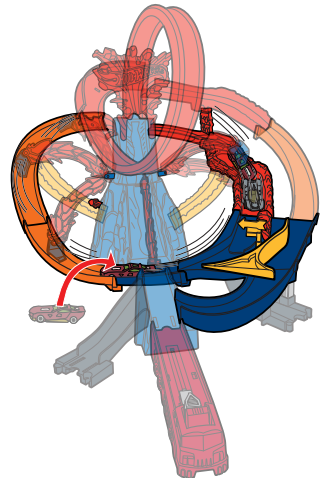

BACK VIEW

ASSEMBLY

7. BACK VIEW

8. BACK VIEW

BOTTOM VIEW

ASSEMBLY (CONTD.)

21.

22.

23.

24.

25.

TO PLAY

CONTINUOUS PLAY

1. SWITCH ON THE PLAYSET FOR SPINNING LAVA BLASTS. PULL BACK LAUNCHER & LOAD VEHICLE.

2. TIME IT RIGHT FOR A CLEAR PATH. PRESS TO LAUNCH THROUGH THE LOOP!

ESCAPE PLAY

1. BLOCK THE INNER TRACK. LAUNCH & TRAP THE NEXT VEHICLE!

2. TRAP MORE VEHICLES BY THE VOLCANO!

ESCAPE PLAY (CONTD.)

3. LAUNCH AGAIN TO MOVE DIVERTER.

4. LAUNCH ONCE MORE TO UNLOCK HAZARD GATE & SAVE ALL VEHICLES!

MORE WAYS TO PLAY

CONNECTS TO OTHER HOT WHEELS® SETS (SOLD SEPARATELY).

1.

2.

ADDITIONAL CONNECTORS, TRACKS AND SETS NOT INCLUDED.

©2018 Mattel. Mattel, Inc., 636 Girard Avenue, East Aurora, NY 14052, U.S.A. Consumer Services 1-800-524-8697 or 1-877-219-8335 (for products that can be controlled by smart devices).
 Mattel U.K. Ltd., Vanwall Business Park, Maidenhead SL6 4UB. Helpline 01628 500303. Mattel Australia Pty., Ltd., Richmond, Victoria. 3121. Consumer Advisory Service - 1300 135 312.
 Mattel South Africa (PTY) LTD, Office 102 I3, 30 Melrose Boulevard, Johannesburg 2196. Mattel East Asia Ltd., Room 503-09, North Tower, World Finance Centre, Harbour City, Tsimshatsui,
 HK, China. Tel.: (852) 3185-6500. Diimport & Diedarkan Oleh: Mattel Southeast Asia Pte. Ltd., No 19-1, Tower 3 Avenue 7, Bangsar South City, No 8, Jalan Kerinchi, 59200 Kuala Lumpur,
 Malaysia. Tel: 03-33419052.