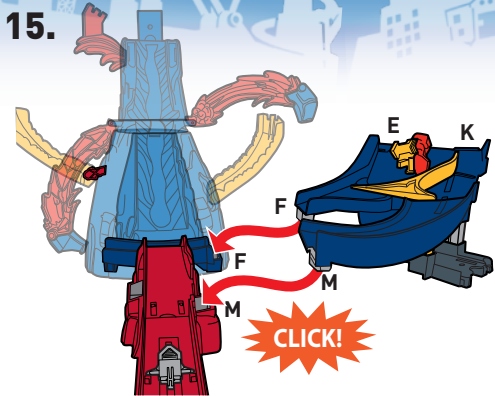

LABEL SHEET

APPLY LABELS

BATTERY INSTALLATION

- Unscrew the battery cover with a Phillips head screwdriver (not included).
- Install 4 new AA (LR6) alkaline batteries (not included) in the orientation (+/-) shown.
- Replace battery cover and tighten screws.
- For longer life use alkaline batteries.
- Replace the batteries if boosters can no longer propel vehicles through track set.
- When exposed to an electrostatic source, the product may malfunction. To resume normal operation, remove and reinstall the batteries.

BACK VIEW

ASSEMBLY

7. BACK VIEW

8. BACK VIEW

BOTTOM VIEW

ASSEMBLY (CONTD.)

21.

22.

23.

24.

25.

TO PLAY

CONTINUOUS PLAY

1. SWITCH ON THE PLAYSET FOR SPINNING LAVA BLASTS. PULL BACK LAUNCHER & LOAD VEHICLE.

2. TIME IT RIGHT FOR A CLEAR PATH. PRESS TO LAUNCH THROUGH THE LOOP!

ESCAPE PLAY

1. BLOCK THE INNER TRACK. LAUNCH & TRAP THE NEXT VEHICLE!

2. TRAP MORE VEHICLES BY THE VOLCANO!

ESCAPE PLAY (CONTD.)

3. LAUNCH AGAIN TO MOVE DIVERTER.

4. LAUNCH ONCE MORE TO UNLOCK HAZARD GATE & SAVE ALL VEHICLES!