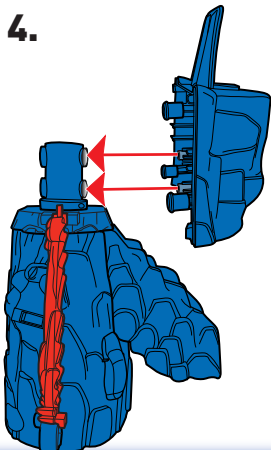

PLEASE KEEP THESE INSTRUCTIONS FOR FUTURE REFERENCE AS THEY CONTAIN IMPORTANT INFORMATION.

5-8

? service.mattel.com

HOTWHEELS.COM

ADULT ASSEMBLY REQUIRED.

FTD61-4B70G1
1101892079-4LB

CONTENTS

Refer to **LETTERS** on toy parts and instructions to help with assembly.

LABEL SHEET

APPLY LABELS

BATTERY INSTALLATION

- Unscrew the battery cover with a Phillips head screwdriver (not included).
- Install 4 new AA (LR6) alkaline batteries (not included) in the orientation (+/-) shown.
- Replace battery cover and tighten screws.
- For longer life use alkaline batteries.
- Replace the batteries if boosters can no longer propel vehicles through track set.
- When exposed to an electrostatic source, the product may malfunction. To resume normal operation, remove and reinstall the batteries.

BACK VIEW

ASSEMBLY

7. BACK VIEW

8. BACK VIEW

BOTTOM VIEW

ASSEMBLY (CONTD.)

21.

22.