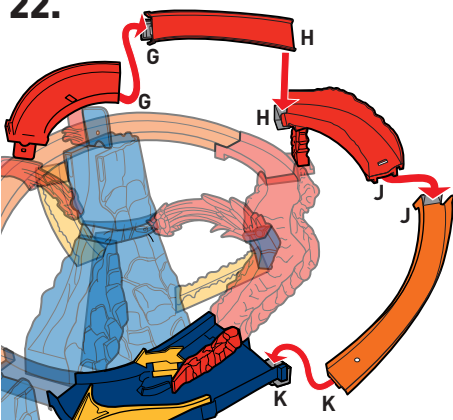

LABEL SHEET

APPLY LABELS

BATTERY INSTALLATION

- Unscrew the battery cover with a Phillips head screwdriver (not included).
- Install 4 new AA (LR6) alkaline batteries (not included) in the orientation (+/-) shown.
- Replace battery cover and tighten screws.
- For longer life use alkaline batteries.
- Replace the batteries if boosters can no longer propel vehicles through track set.
- When exposed to an electrostatic source, the product may malfunction. To resume normal operation, remove and reinstall the batteries.

BACK VIEW

ASSEMBLY

7. BACK VIEW

8. BACK VIEW

BOTTOM VIEW

ASSEMBLY (CONTD.)

21.

22.

23.

24.

25.

TO PLAY

CONTINUOUS PLAY

1. SWITCH ON THE PLAYSET FOR SPINNING LAVA BLASTS. PULL BACK LAUNCHER & LOAD VEHICLE.

2. TIME IT RIGHT FOR A CLEAR PATH. PRESS TO LAUNCH THROUGH THE LOOP!

ESCAPE PLAY

1. BLOCK THE INNER TRACK. LAUNCH & TRAP THE NEXT VEHICLE!

2. TRAP MORE VEHICLES BY THE VOLCANO!

ESCAPE PLAY (CONTD.)

3. LAUNCH AGAIN TO MOVE DIVERTER.

4. LAUNCH ONCE MORE TO UNLOCK HAZARD GATE & SAVE ALL VEHICLES!