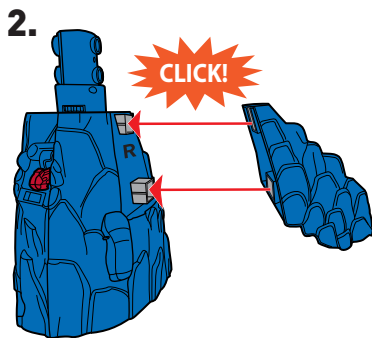

LABEL SHEET

APPLY LABELS

BATTERY INSTALLATION

- Unscrew the battery cover with a Phillips head screwdriver (not included).
- Install 4 new AA (LR6) alkaline batteries (not included) in the orientation (+/-) shown.
- Replace battery cover and tighten screws.
- For longer life use alkaline batteries.
- Replace the batteries if boosters can no longer propel vehicles through track set.
- When exposed to an electrostatic source, the product may malfunction. To resume normal operation, remove and reinstall the batteries.

BACK VIEW

ASSEMBLY

7. BACK VIEW

8. BACK VIEW

BOTTOM VIEW

ASSEMBLY (CONTD.)

21.

22.