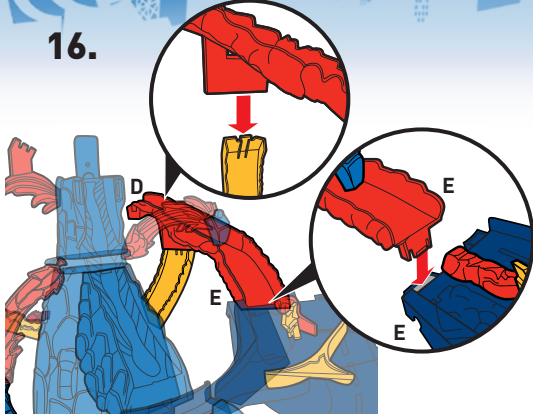

LABEL SHEET

APPLY LABELS

BATTERY INSTALLATION

- Unscrew the battery cover with a Phillips head screwdriver (not included).
- Install 4 new AA (LR6) alkaline batteries (not included) in the orientation (+/-) shown.
- Replace battery cover and tighten screws.
- For longer life use alkaline batteries.
- Replace the batteries if boosters can no longer propel vehicles through track set.
- When exposed to an electrostatic source, the product may malfunction. To resume normal operation, remove and reinstall the batteries.

BACK VIEW

ASSEMBLY

7. BACK VIEW

8. BACK VIEW

BOTTOM VIEW

ASSEMBLY (CONTD.)

21.

22.

23.

24.

25.

TO PLAY

CONTINUOUS PLAY

1. SWITCH ON THE PLAYSET FOR SPINNING LAVA BLASTS. PULL BACK LAUNCHER & LOAD VEHICLE.

2. TIME IT RIGHT FOR A CLEAR PATH. PRESS TO LAUNCH THROUGH THE LOOP!

ESCAPE PLAY

1. BLOCK THE INNER TRACK. LAUNCH & TRAP THE NEXT VEHICLE!

2. TRAP MORE VEHICLES BY THE VOLCANO!

ESCAPE PLAY (CONTD.)

3. LAUNCH AGAIN TO MOVE DIVERTER.

4. LAUNCH ONCE MORE TO UNLOCK HAZARD GATE & SAVE ALL VEHICLES!