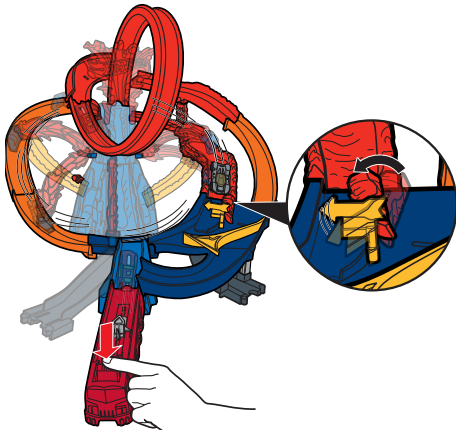

LABEL SHEET

APPLY LABELS

BATTERY INSTALLATION

- Unscrew the battery cover with a Phillips head screwdriver (not included).
- Install 4 new AA (LR6) alkaline batteries (not included) in the orientation (+/-) shown.
- Replace battery cover and tighten screws.
- For longer life use alkaline batteries.
- Replace the batteries if boosters can no longer propel vehicles through track set.
- When exposed to an electrostatic source, the product may malfunction. To resume normal operation, remove and reinstall the batteries.

BACK VIEW

ASSEMBLY

7. BACK VIEW

8. BACK VIEW

BOTTOM VIEW

ASSEMBLY (CONTD.)

21.

22.

23.

24.

25.

TO PLAY

CONTINUOUS PLAY

1. SWITCH ON THE PLAYSET FOR SPINNING LAVA BLASTS. PULL BACK LAUNCHER & LOAD VEHICLE.

2. TIME IT RIGHT FOR A CLEAR PATH. PRESS TO LAUNCH THROUGH THE LOOP!

ESCAPE PLAY

1. BLOCK THE INNER TRACK. LAUNCH & TRAP THE NEXT VEHICLE!

2. TRAP MORE VEHICLES BY THE VOLCANO!

ESCAPE PLAY (CONTD.)

3. LAUNCH AGAIN TO MOVE DIVERTER.

4. LAUNCH ONCE MORE TO UNLOCK HAZARD GATE & SAVE ALL VEHICLES!