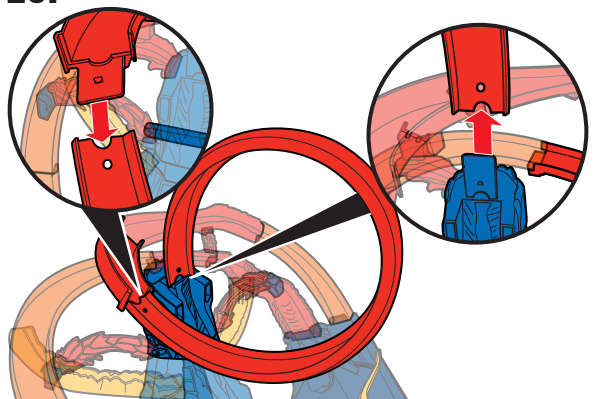

LABEL SHEET

APPLY LABELS

BATTERY INSTALLATION

- Unscrew the battery cover with a Phillips head screwdriver (not included).
- Install 4 new AA (LR6) alkaline batteries (not included) in the orientation (+/-) shown.
- Replace battery cover and tighten screws.
- For longer life use alkaline batteries.
- Replace the batteries if boosters can no longer propel vehicles through track set.
- When exposed to an electrostatic source, the product may malfunction. To resume normal operation, remove and reinstall the batteries.

BACK VIEW

ASSEMBLY

7. BACK VIEW

8. BACK VIEW

BOTTOM VIEW

ASSEMBLY (CONTD.)

21.

22.

23.

24.

25.

TO PLAY

CONTINUOUS PLAY

1. SWITCH ON THE PLAYSET FOR SPINNING LAVA BLASTS. PULL BACK LAUNCHER & LOAD VEHICLE.

2. TIME IT RIGHT FOR A CLEAR PATH. PRESS TO LAUNCH THROUGH THE LOOP!

ESCAPE PLAY

1. BLOCK THE INNER TRACK. LAUNCH & TRAP THE NEXT VEHICLE!

2. TRAP MORE VEHICLES BY THE VOLCANO!

ESCAPE PLAY (CONTD.)

3. LAUNCH AGAIN TO MOVE DIVERTER.

4. LAUNCH ONCE MORE TO UNLOCK HAZARD GATE & SAVE ALL VEHICLES!