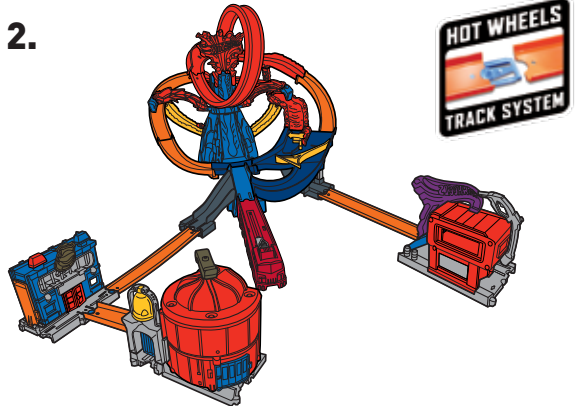

23.

24.

25.

TO PLAY

CONTINUOUS PLAY

1. SWITCH ON THE PLAYSET FOR SPINNING LAVA BLASTS. PULL BACK LAUNCHER & LOAD VEHICLE.

2. TIME IT RIGHT FOR A CLEAR PATH. PRESS TO LAUNCH THROUGH THE LOOP!

ESCAPE PLAY

1. BLOCK THE INNER TRACK. LAUNCH & TRAP THE NEXT VEHICLE!

2. TRAP MORE VEHICLES BY THE VOLCANO!

ESCAPE PLAY (CONTD.)

3. LAUNCH AGAIN TO MOVE DIVERTER.

4. LAUNCH ONCE MORE TO UNLOCK HAZARD GATE & SAVE ALL VEHICLES!

MORE WAYS TO PLAY

CONNECTS TO OTHER HOT WHEELS® SETS (SOLD SEPARATELY).

1.

2.

ADDITIONAL CONNECTORS, TRACKS AND SETS NOT INCLUDED.

©2018 Mattel. Mattel, Inc., 636 Girard Avenue, East Aurora, NY 14052, U.S.A. Consumer Services 1-800-524-8697 or 1-877-219-8335 (for products that can be controlled by smart devices).
 Mattel U.K. Ltd., Vanwall Business Park, Maidenhead SL6 4UB. Helpline 01628 500303. Mattel Australia Pty., Ltd., Richmond, Victoria. 3121. Consumer Advisory Service - 1300 135 312.
 Mattel South Africa (PTY) LTD, Office 102 I3, 30 Melrose Boulevard, Johannesburg 2196. Mattel East Asia Ltd., Room 503-09, North Tower, World Finance Centre, Harbour City, Tsimshatsui,
 HK, China. Tel.: (852) 3185-6500. Diimport & Diedarkan Oleh: Mattel Southeast Asia Pte. Ltd., No 19-1, Tower 3 Avenue 7, Bangsar South City, No 8, Jalan Kerinchi, 59200 Kuala Lumpur,
 Malaysia. Tel: 03-33419052.