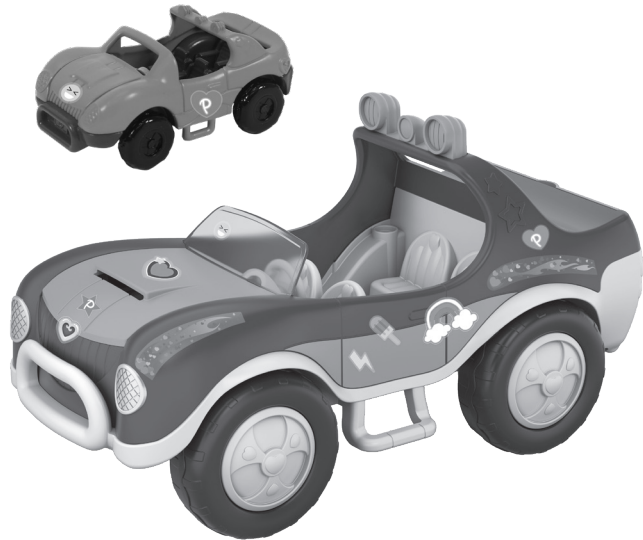

DOLLS
STICK
WITH
POLLY
STICK™

2.TIPS

Stickers can go anywhere on the vehicles to create POLLY STICK™ surfaces!

Works only with POLLY STICK™ dolls.

IMPORTANT: Remove dolls from POLLY STICK™ surfaces directly after play.

CLEANING

Dust, dirt, and other debris can cause dolls to lose their adhesiveness. Keep the dolls clean by using tape (not included) to remove any excess debris.

SECRET UTILITY VEHICLE™

INSTRUCTIONS

4+

FWY26

? service.mattel.com

©2018 Mattel and/or Origin Products Ltd.

FWY26_0970_G1_1101807026_DOM

1. LET'S PLAY!

A. Customize your vehicles with reusable decals!

IMPORTANT: Vinyl decals can be reused up to 3 times.

B2. Or Go Big!

Additional dolls sold separately, subject to availability.

B1. Go Tiny in Polly's secret SUV!

C. Storage for Tiny SUV!