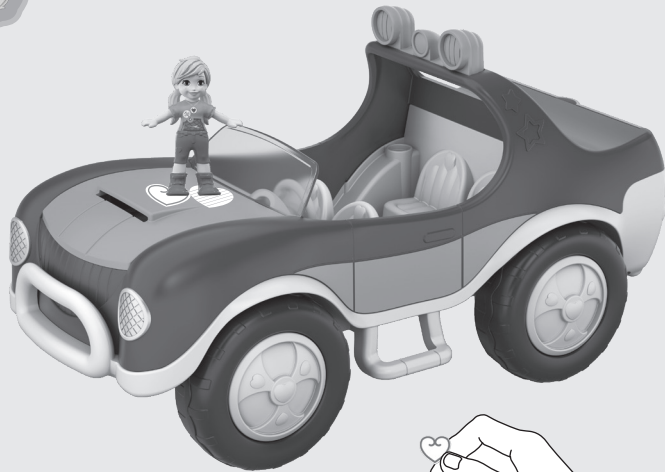

DOLLS
STICK
WITH
POLLY
STICK™

2.TIPS

Stickers can go anywhere on the vehicles to create POLLY STICK™ surfaces!

Works only with POLLY STICK™ dolls.

IMPORTANT: Remove dolls from POLLY STICK™ surfaces directly after play.

CLEANING

Dust, dirt, and other debris can cause dolls to lose their adhesiveness. Keep the dolls clean by using tape (not included) to remove any excess debris.

SECRET UTILITY VEHICLE™

INSTRUCTIONS

4+

FWY26

? service.mattel.com

©2018 Mattel and/or Origin Products Ltd.

FWY26_0970_G1_1101807026_DOM

1. LET'S PLAY!

A. Customize your vehicles with reusable decals!

IMPORTANT: Vinyl decals can be reused up to 3 times.

B2. Or Go Big!

Additional dolls sold separately, subject to availability.

B1. Go Tiny in Polly's secret SUV!

C. Storage for Tiny SUV!