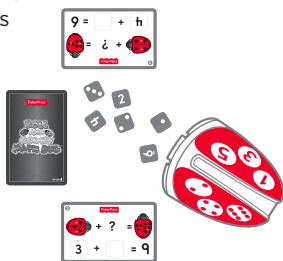

ROLL AND COUNT MATH BUG™

For 2 Players

Ages 3-6

Object of the Game

Complete the math challenge and win that card. Collect 5 cards and you WIN the game!

Contents

- Shaker Cup with Lid
- 27 Blue Level 1 Cards
- 20 Purple Level 2 Cards
- 9 Orange Level 3 Cards
- 3 Dot Dice
- 3 Numeral Dice

Game Play

1. The youngest player goes first and rolls the dice. Play alternates between the players.
2. Both players quickly grab any dice needed to complete the math challenge on their card.
3. When a player completes a math challenge, read the equation out loud. Then place the card in your **WIN** pile and pick a new card. Players need to complete a math challenge to get a new card!
4. Play continues until a player has 5 cards in a **WIN** pile!

Setup

1. Choose a game level and separate the cards: Blue Level 1, Purple Level 2 or Orange Level 3. Game levels are explained on the back of this sheet. Or, mix the cards and play all three levels at once!
2. Shuffle the cards. Place the deck face down and the dice within reach of the players.
3. Both players draw a card and place it face up.