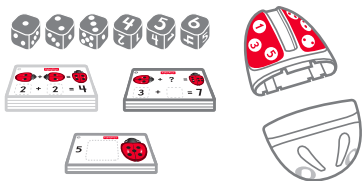

ROLL AND COUNT MATH BUG™

For 2 Players

Ages 3-6

Object of the Game

Complete the math challenge and win that card. Collect 5 cards and you WIN the game!

Contents

- Shaker Cup with Lid
- 27 Blue Level 1 Cards
- 20 Purple Level 2 Cards
- 9 Orange Level 3 Cards
- 3 Dot Dice
- 3 Numeral Dice

Game Play

1. The youngest player goes first and rolls the dice. Play alternates between the players.
2. Both players quickly grab any dice needed to complete the math challenge on their card.
3. When a player completes a math challenge, read the equation out loud. Then place the card in your **WIN** pile and pick a new card. Players need to complete a math challenge to get a new card!
4. Play continues until a player has 5 cards in a **WIN** pile!

Setup

1. Choose a game level and separate the cards: Blue Level 1, Purple Level 2 or Orange Level 3. Game levels are explained on the back of this sheet. Or, mix the cards and play all three levels at once!
2. Shuffle the cards. Place the deck face down and the dice within reach of the players.
3. Both players draw a card and place it face up.