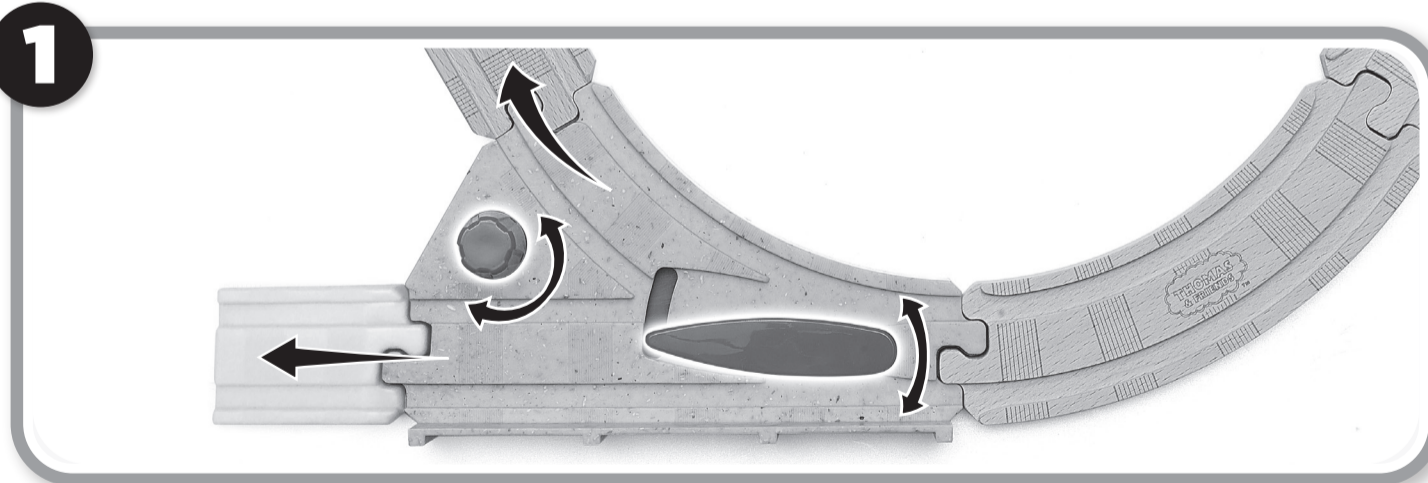

BIG WORLD ADVENTURES™ SET INSTRUCTIONS

Keep these instructions for future reference as they contain important information.

What's Included

Includes 2 adaptors!
Compatible with other wood track including Thomas & Friends™ Wooden Railway.

Helpful Hint

For easier assembly, you may finish the layout first and then snap the walls into the risers, as shown.

How to Play

Rotate the knob to choose the direction for your engine.

Lower the animal's head to travel through the palace