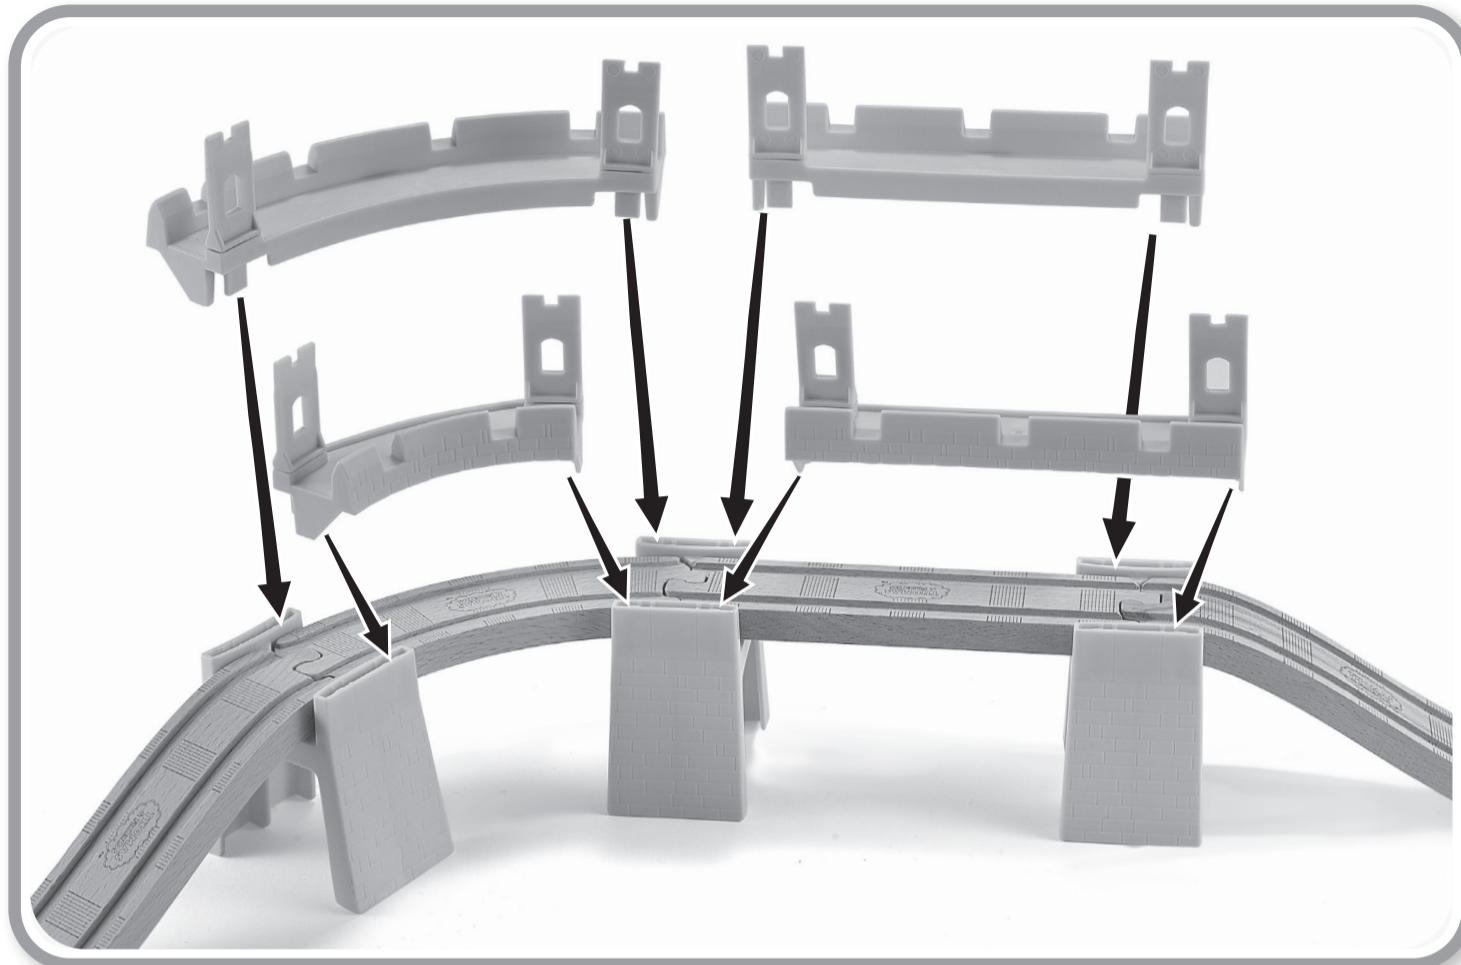

BIG WORLD ADVENTURES™ SET INSTRUCTIONS

Keep these instructions for future reference as they contain important information.

What's Included

Includes 2 adaptors!
Compatible with other wood track including Thomas & Friends™ Wooden Railway.

Helpful Hint

For easier assembly, you may finish the layout first and then snap the walls into the risers, as shown.

How to Play

Rotate the knob to choose the direction for your engine.

Lower the animal's head to travel through the palace