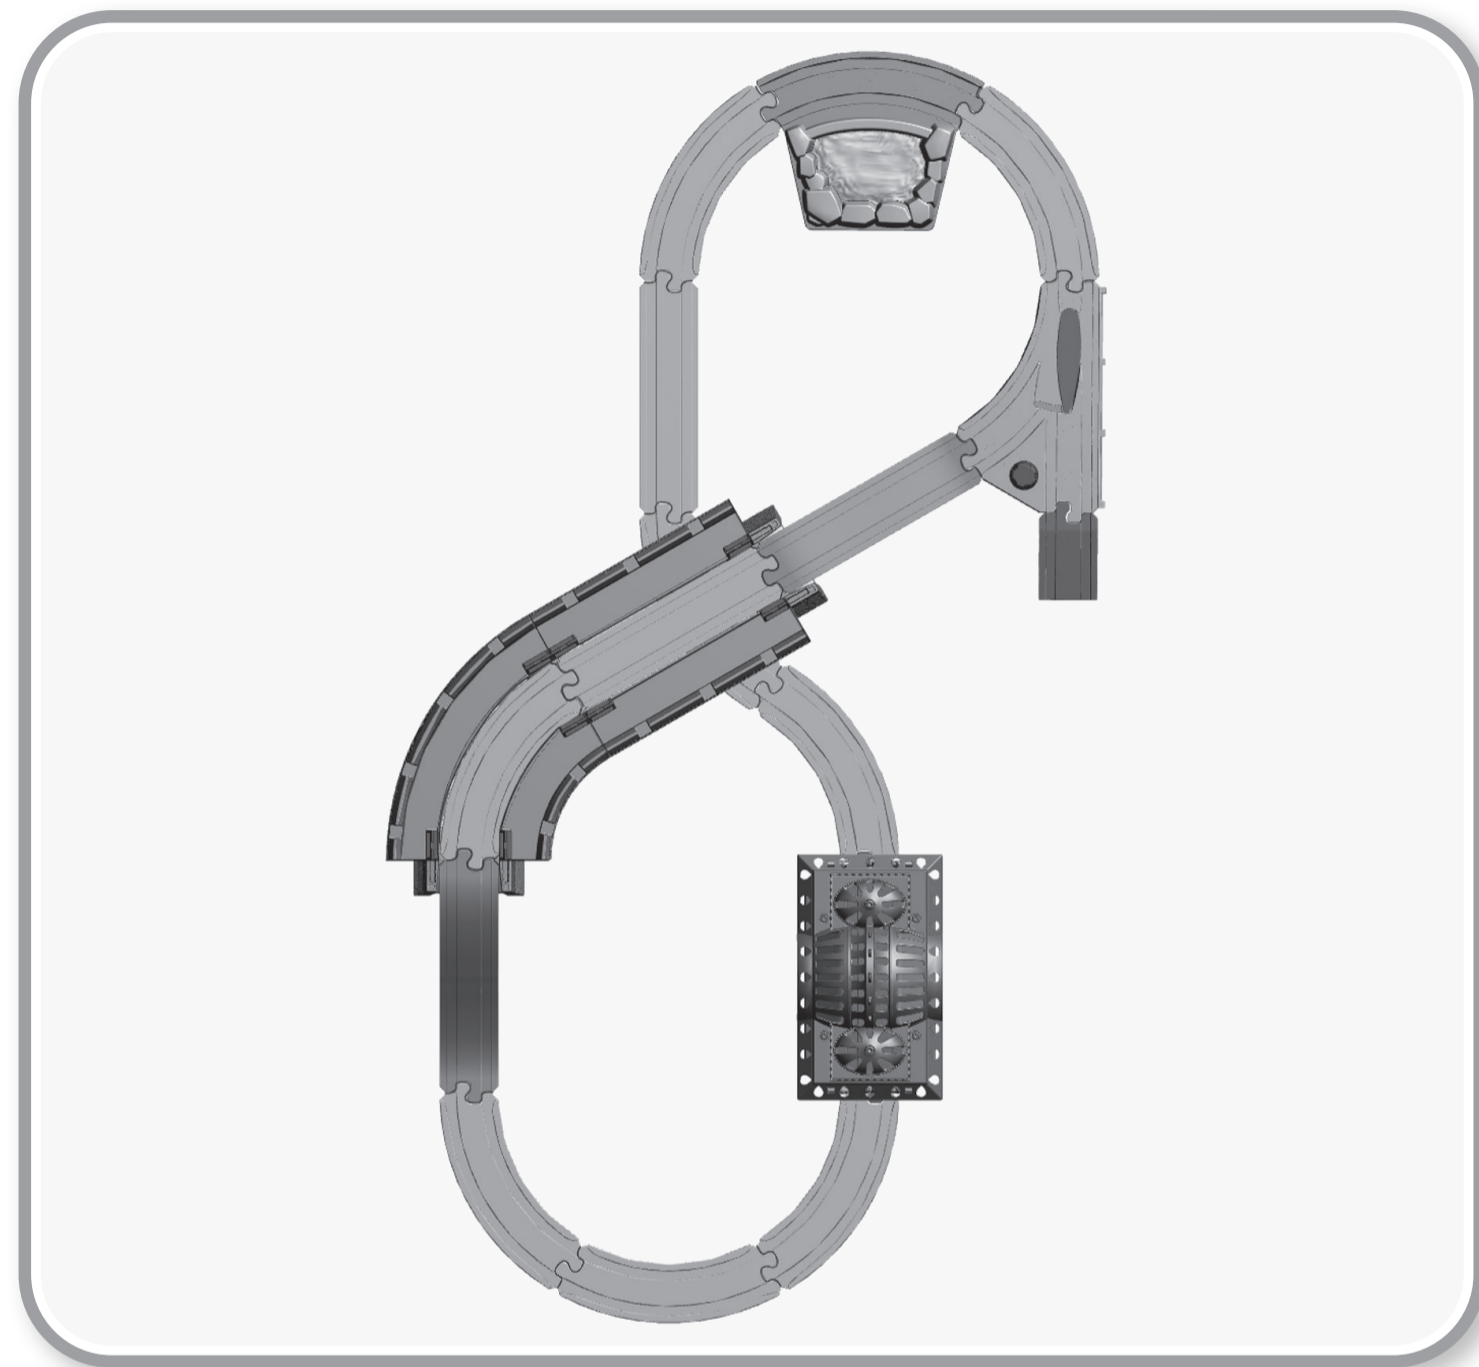

Track Layout

Thomas the Tank Engine & Friends™
CREATED BY BRIT ALLCROFT

Based on the Railway Series by The Reverend W Awdry.
©2019 Gullane (Thomas) Limited. Thomas the Tank Engine & Friends and Thomas & Friends are trademarks of Gullane (Thomas) Limited.
©2019 HIT Entertainment Limited. HIT and the HIT logo are trademarks of HIT Entertainment Limited.

©2019 Mattel. ® and ™ designate U.S. trademarks of Mattel, except as noted. **PRINTED IN CHINA.**
Mattel East Asia Ltd., Room 503-09, North Tower, World Finance Centre, Harbour City, Tsimshatsui, HK, China.
Tel.: (852) 3185-6500.

CONSUMER ASSISTANCE
1-800-432-5437 (US & Canada)
1300 135 312 (Australia)

service.fisher-price.com

Fisher-Price, Inc., 636 Girard Avenue, East Aurora, NY 14052.
Hearing-impaired consumers: 1-800-382-7470.

Outside the United States:
Canada: Mattel Canada Inc., 6155 Freemont Blvd., Mississauga, Ontario L5R 3W2; www.service.mattel.com.
Great Britain: Mattel UK Ltd, Vanwall Business Park, Maidenhead SL6 4UB, Helpline: 01628 500303, www.service.mattel.com/uk
Mattel Europa B.V., Gondel 1, 1186 MJ Amstelveen, Nederland.
Australia: Mattel Australia Pty. Ltd., 658 Church Street, Locked Bag #870, Richmond, Victoria 3121 Australia.
New Zealand: 16-18 William Pickering Drive, Albany 1331, Auckland.
SOUTH AFRICA: Mattel South Africa (PTY) LTD, Office 102 B3, 30 Melrose Boulevard, Johannesburg 2196.