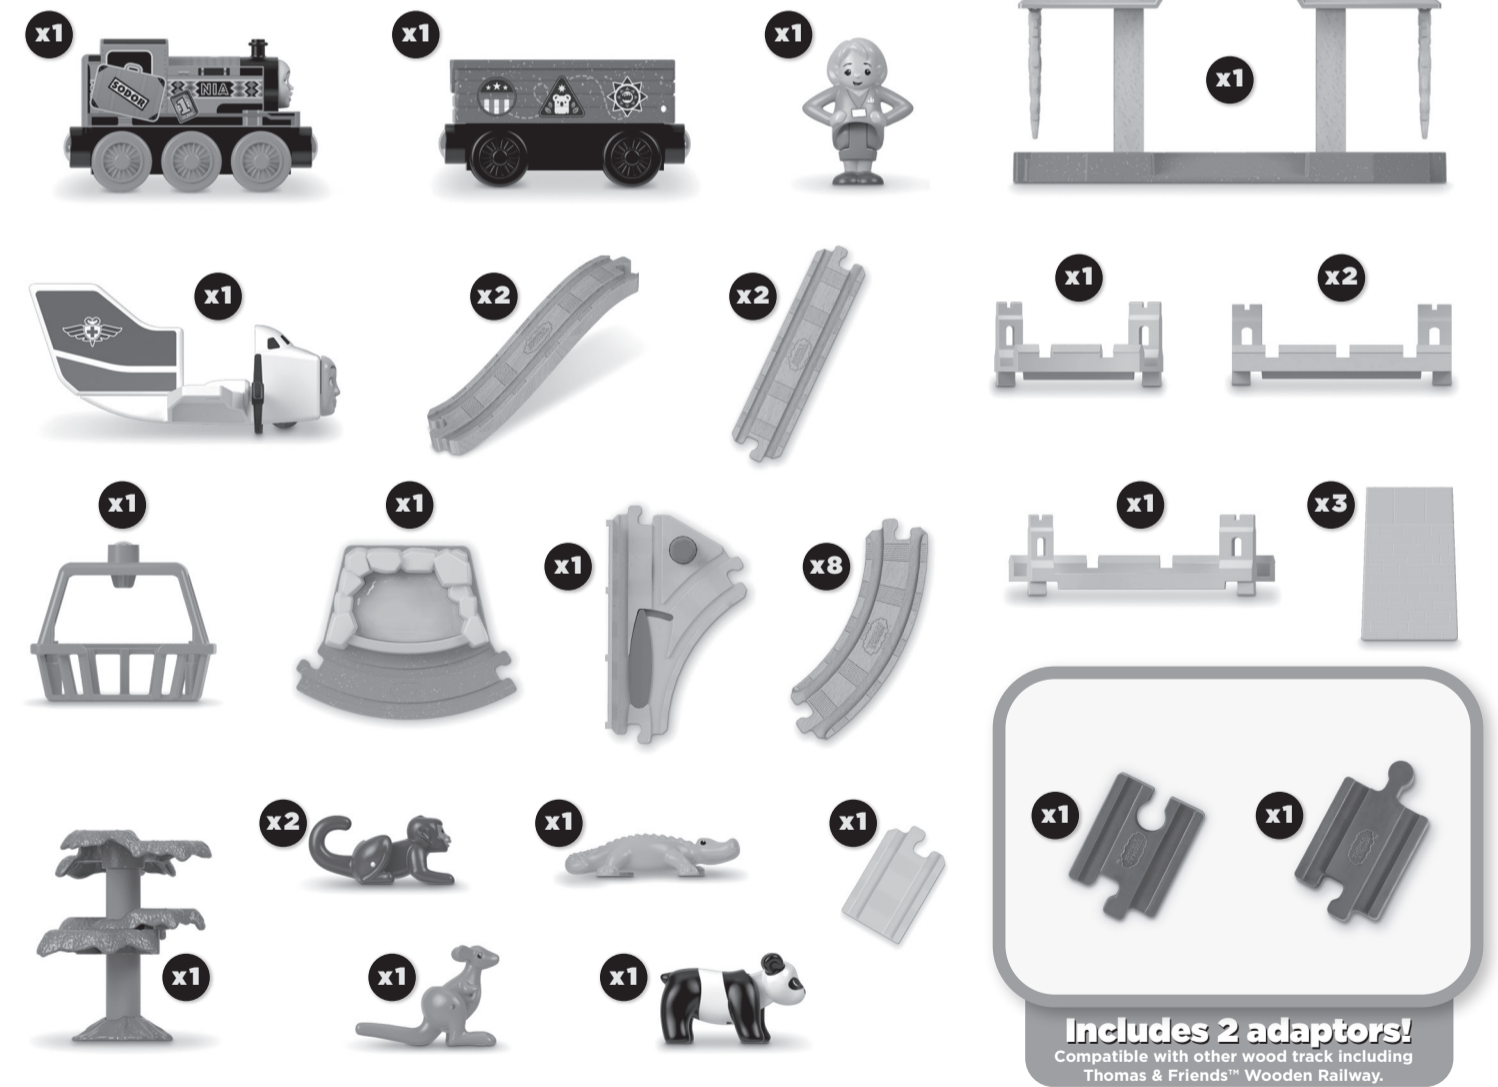

BIG WORLD ADVENTURES™ SET INSTRUCTIONS

Keep these instructions for future reference as they contain important information.

What's Included

Includes 2 adaptors!
Compatible with other wood track including Thomas & Friends™ Wooden Railway.