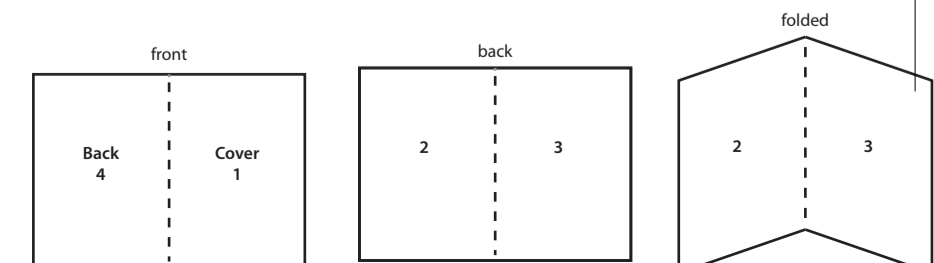

Front

Item No : FXT66-0970-1102092372-DOM
Version : DOM
Size : 16.6" W x 11.7" H (A3)
Paper : 100% Recycled Paper, 70 gsm
Color : Black
Date : 2/19/2019 (Edith Ng)

Instruction Sheet Size - Format 2
Sheet Size Open: 16.6" W x 11.7" H (A3)
Sheet Size Folded: 8.3" W x 11.7" H (folds to A4)