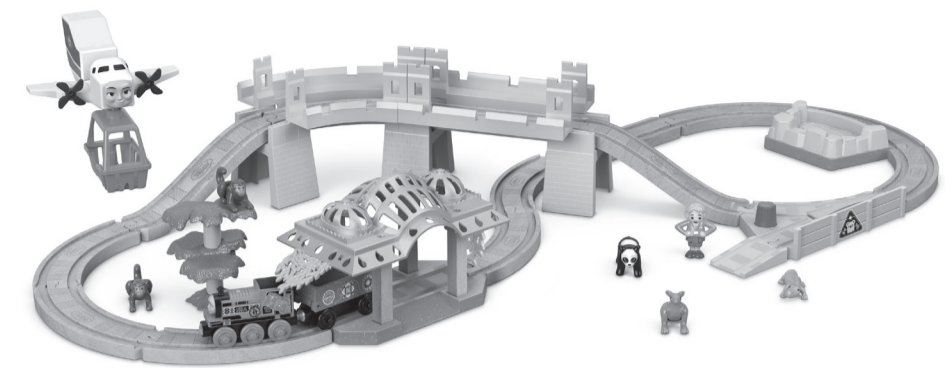

BIG WORLD ADVENTURES™ SET INSTRUCTIONS

Keep these instructions for future reference as they contain important information.

What's Included

Includes 2 adaptors!
Compatible with other wood track including Thomas & Friends™ Wooden Railway.

Helpful Hint

For easier assembly, you may finish the layout first and then snap the walls into the risers, as shown.

How to Play

Rotate the knob to choose the direction for your engine.

Lower the animal's head to travel through the palace