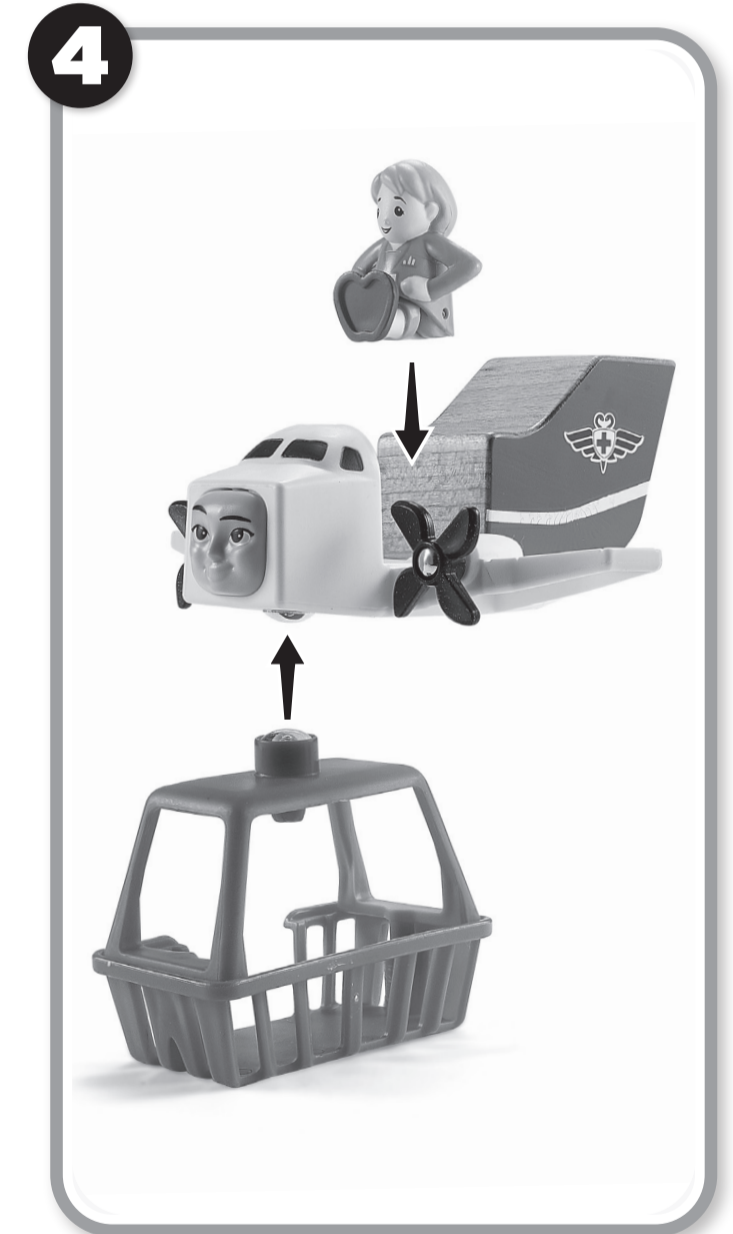

BIG WORLD ADVENTURES™ SET INSTRUCTIONS

Keep these instructions for future reference as they contain important information.

What's Included

Includes 2 adaptors!
Compatible with other wood track including Thomas & Friends™ Wooden Railway.

Helpful Hint

For easier assembly, you may finish the layout first and then snap the walls into the risers, as shown.

How to Play

Rotate the knob to choose the direction for your engine.

Lower the animal's head to travel through the palace

Loop the monkey's tail through the palace roof to attach, or sit the monkey on top of the tree.

Sit the figure in the plane and hang the basket beneath the plane.

Item No : FXT66-0970-1102092372-DOM
Version : DOM
Size : 16.6" W x 11.7" H (A3)
Paper : 100% Recycled Paper, 70 gsm
Color : Black
Date : 2/19/2019 (Edith Ng)