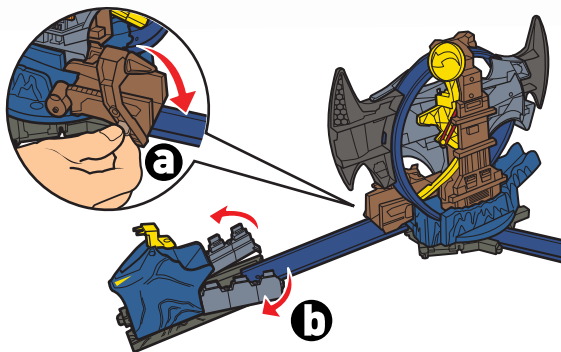

2. LOWER JUMP RAMP AND OPEN LEFT GATES.