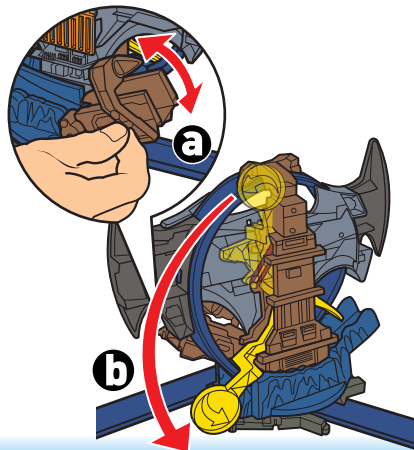

MODE 2

1. ADJUST JUMP ANGLE AND PULL DOWN BAT-SIGNAL.