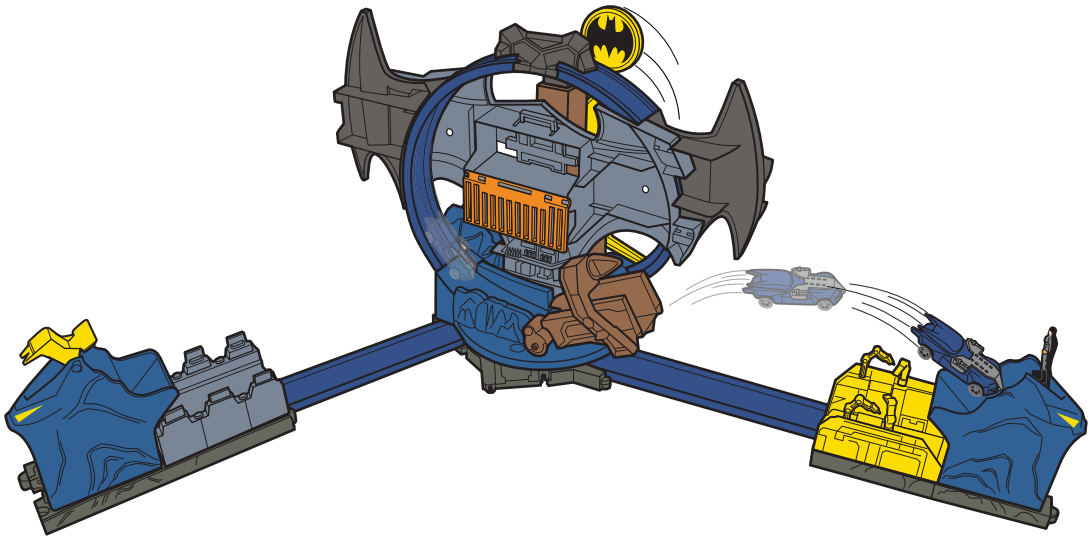

BATMAN and all related characters and elements © &™ DC Comics.
(s18)

GBW55-0970
1101940140-D0MG1

4-8

service.mattel.com
HOTWHEELS.COM

WARNING:
CHOKING HAZARD - Small parts.
Not for children under 3 years.

COLORS AND DECORATIONS MAY VARY.
NOT FOR USE WITH SOME HOT WHEELS® VEHICLES.

PLEASE KEEP THESE INSTRUCTIONS FOR FUTURE
REFERENCE AS THEY CONTAIN IMPORTANT INFORMATION.