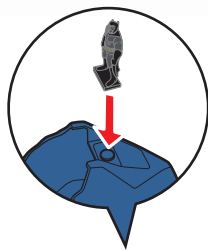

REATTACH RUBBER BAND IF DETACHED.

BACK VIEW

SIDE VIEW

2.

COMPUTER STATION

FRONT VIEW

TUNE-UP STATION

3. ATTACH FIGURE TO ANY OF THESE SLOTS.

PUT VILLAIN (NOT INCLUDED) IN JAIL AND PARK *BATMOBILE*™.

TO PLAY (TUNE-UP STATION)

MODE 1

1. ROTATE THE LOOP TO ALIGN JUMP RAMP WITH RIGHT TRACK.

2. LOWER JUMP RAMP AND OPEN RIGHT GATES.

3.

BACK VIEW

RACE INTO THE TUNE-UP STATION
TO GEAR UP.