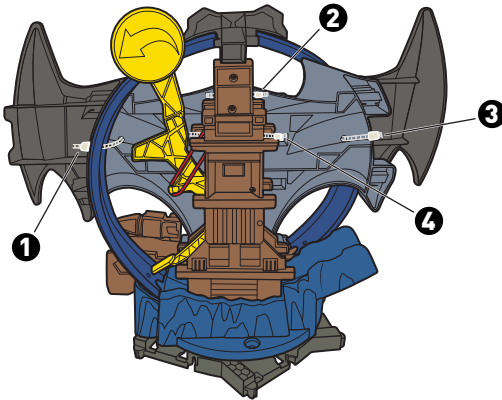

COLORS AND DECORATIONS MAY VARY.
NOT FOR USE WITH SOME HOT WHEELS® VEHICLES.

PLEASE KEEP THESE INSTRUCTIONS FOR FUTURE
REFERENCE AS THEY CONTAIN IMPORTANT INFORMATION.

CONTENTS

1x

ASSEMBLY

1. REMOVE ALL STRAPS AND TIES WITH SAFETY SCISSORS (NOT INCLUDED). ADULT ASSISTANCE RECOMMENDED.

REATTACH RUBBER BAND IF DETACHED.

BACK VIEW

SIDE VIEW

2.

COMPUTER STATION

FRONT VIEW

TUNE-UP STATION

3. ATTACH FIGURE TO ANY OF THESE SLOTS.

PUT VILLAIN (NOT INCLUDED) IN JAIL AND PARK *BATMOBILE*™.

TO PLAY (TUNE-UP STATION)

MODE 1

1. ROTATE THE LOOP TO ALIGN JUMP RAMP WITH RIGHT TRACK.

2. LOWER JUMP RAMP AND OPEN RIGHT GATES.

3.

BACK VIEW

RACE INTO THE TUNE-UP STATION
TO GEAR UP.