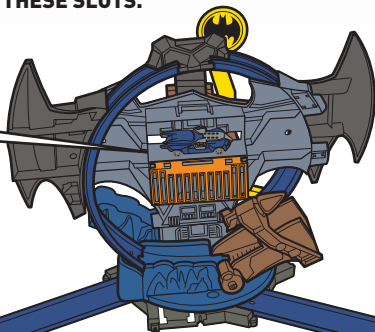

COLORS AND DECORATIONS MAY VARY.
NOT FOR USE WITH SOME HOT WHEELS® VEHICLES.

PLEASE KEEP THESE INSTRUCTIONS FOR FUTURE
REFERENCE AS THEY CONTAIN IMPORTANT INFORMATION.

CONTENTS

1x

ASSEMBLY

1. REMOVE ALL STRAPS AND TIES WITH SAFETY SCISSORS (NOT INCLUDED). ADULT ASSISTANCE RECOMMENDED.

REATTACH RUBBER BAND IF DETACHED.

BACK VIEW

SIDE VIEW

2.

COMPUTER STATION

FRONT VIEW

TUNE-UP STATION

3. ATTACH FIGURE TO ANY OF THESE SLOTS.

PUT VILLAIN (NOT INCLUDED) IN JAIL AND PARK *BATMOBILE*™.

TO PLAY (TUNE-UP STATION)

MODE 1

1. ROTATE THE LOOP TO ALIGN JUMP RAMP WITH RIGHT TRACK.

2. LOWER JUMP RAMP AND OPEN RIGHT GATES.

3.

BACK VIEW

RACE INTO THE TUNE-UP STATION
TO GEAR UP.

PULL DOWN BAT-SIGNAL AND
ROLL *BATMOBILE*™ DOWN THE RAMP!

MODE 2

1. RAISE JUMP RAMP.

TIP: ADJUST JUMP ANGLE FOR
BEST PERFORMANCE.

2.

STUNT THROUGH THE TUNE-UP STATION
AND RACE OUT TO FIGHT CRIME!

BACK VIEW

PULL DOWN BAT-SIGNAL AND
ROLL *BATMOBILE*™ DOWN THE RAMP!