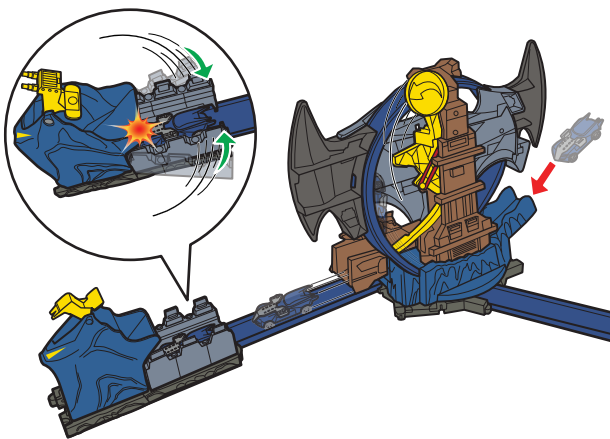

PULL DOWN BAT-SIGNAL AND
ROLL *BATMOBILE*™ DOWN THE RAMP!

MODE 2

1. RAISE JUMP RAMP.

TIP: ADJUST JUMP ANGLE FOR
BEST PERFORMANCE.

2.

STUNT THROUGH THE TUNE-UP STATION
AND RACE OUT TO FIGHT CRIME!

BACK VIEW

PULL DOWN BAT-SIGNAL AND
ROLL *BATMOBILE*™ DOWN THE RAMP!

TO PLAY (COMPUTER STATION)

MODE 1

1. ROTATE THE LOOP TO ALIGN JUMP RAMP WITH LEFT TRACK.

2. LOWER JUMP RAMP AND OPEN LEFT GATES.

3. PULL DOWN BAT-SIGNAL.

4. ROLL *BATMOBILE*™ DOWN THE RAMP AND RACE INTO THE COMPUTER STATION!