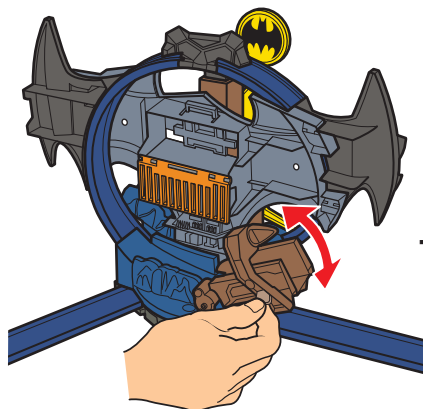

REATTACH RUBBER BAND IF DETACHED.

BACK VIEW

SIDE VIEW

2.

COMPUTER STATION

FRONT VIEW

TUNE-UP STATION

3. ATTACH FIGURE TO ANY OF THESE SLOTS.

PUT VILLAIN (NOT INCLUDED) IN JAIL AND PARK *BATMOBILE*™.

TO PLAY (TUNE-UP STATION)

MODE 1

1. ROTATE THE LOOP TO ALIGN JUMP RAMP WITH RIGHT TRACK.

2. LOWER JUMP RAMP AND OPEN RIGHT GATES.

3.

BACK VIEW

RACE INTO THE TUNE-UP STATION
TO GEAR UP.

PULL DOWN BAT-SIGNAL AND
ROLL *BATMOBILE*™ DOWN THE RAMP!

MODE 2

1. RAISE JUMP RAMP.

TIP: ADJUST JUMP ANGLE FOR
BEST PERFORMANCE.

2.

STUNT THROUGH THE TUNE-UP STATION
AND RACE OUT TO FIGHT CRIME!

BACK VIEW

PULL DOWN BAT-SIGNAL AND
ROLL *BATMOBILE*™ DOWN THE RAMP!