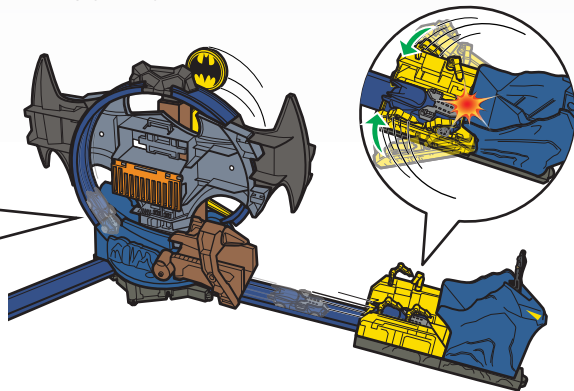

REATTACH RUBBER BAND IF DETACHED.

BACK VIEW

SIDE VIEW

2.

COMPUTER STATION

FRONT VIEW

TUNE-UP STATION

3. ATTACH FIGURE TO ANY OF THESE SLOTS.

PUT VILLAIN (NOT INCLUDED) IN JAIL AND PARK *BATMOBILE*™.

TO PLAY (TUNE-UP STATION)

MODE 1

1. ROTATE THE LOOP TO ALIGN JUMP RAMP WITH RIGHT TRACK.

2. LOWER JUMP RAMP AND OPEN RIGHT GATES.

3.

BACK VIEW

RACE INTO THE TUNE-UP STATION
TO GEAR UP.

PULL DOWN BAT-SIGNAL AND
ROLL *BATMOBILE*™ DOWN THE RAMP!

MODE 2

1. RAISE JUMP RAMP.

TIP: ADJUST JUMP ANGLE FOR
BEST PERFORMANCE.

2.

STUNT THROUGH THE TUNE-UP STATION
AND RACE OUT TO FIGHT CRIME!

BACK VIEW

PULL DOWN BAT-SIGNAL AND
ROLL *BATMOBILE*™ DOWN THE RAMP!