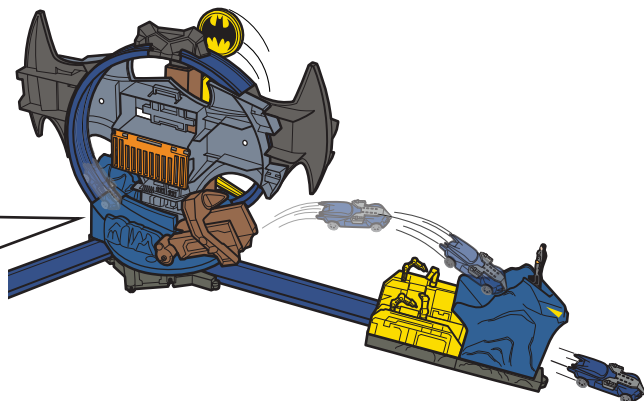

PUT VILLAIN (NOT INCLUDED) IN JAIL AND PARK *BATMOBILE*™.

TO PLAY (TUNE-UP STATION)

MODE 1

1. ROTATE THE LOOP TO ALIGN JUMP RAMP WITH RIGHT TRACK.

2. LOWER JUMP RAMP AND OPEN RIGHT GATES.

3.

BACK VIEW

RACE INTO THE TUNE-UP STATION
TO GEAR UP.

PULL DOWN BAT-SIGNAL AND
ROLL *BATMOBILE*™ DOWN THE RAMP!

MODE 2

1. RAISE JUMP RAMP.

TIP: ADJUST JUMP ANGLE FOR
BEST PERFORMANCE.

2.

STUNT THROUGH THE TUNE-UP STATION
AND RACE OUT TO FIGHT CRIME!

BACK VIEW

PULL DOWN BAT-SIGNAL AND
ROLL *BATMOBILE*™ DOWN THE RAMP!

TO PLAY (COMPUTER STATION)

MODE 1

1. ROTATE THE LOOP TO ALIGN JUMP RAMP WITH LEFT TRACK.

2. LOWER JUMP RAMP AND OPEN LEFT GATES.

3. PULL DOWN BAT-SIGNAL.

4. ROLL *BATMOBILE*™ DOWN THE RAMP AND RACE INTO THE COMPUTER STATION!