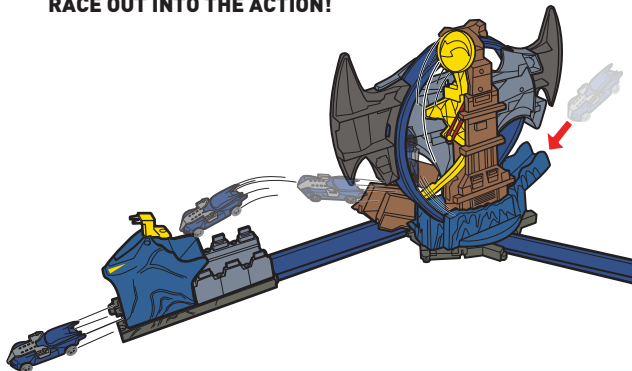

PULL DOWN BAT-SIGNAL AND
ROLL *BATMOBILE*™ DOWN THE RAMP!

MODE 2

1. RAISE JUMP RAMP.

TIP: ADJUST JUMP ANGLE FOR
BEST PERFORMANCE.

2.

STUNT THROUGH THE TUNE-UP STATION
AND RACE OUT TO FIGHT CRIME!

BACK VIEW

PULL DOWN BAT-SIGNAL AND
ROLL *BATMOBILE*™ DOWN THE RAMP!

TO PLAY (COMPUTER STATION)

MODE 1

1. ROTATE THE LOOP TO ALIGN JUMP RAMP WITH LEFT TRACK.

2. LOWER JUMP RAMP AND OPEN LEFT GATES.

3. PULL DOWN BAT-SIGNAL.

4. ROLL *BATMOBILE*™ DOWN THE RAMP AND RACE INTO THE COMPUTER STATION!

MODE 2

1. ADJUST JUMP ANGLE AND PULL DOWN BAT-SIGNAL.

2. STUNT THROUGH THE COMPUTER STATION AND RACE OUT INTO THE ACTION!

MORE WAYS TO PLAY

COLLECT OTHER SETS TO BUILD YOUR OWN HOT WHEELS™ CITY!

**CONNECT
TO OTHER
SETS!**