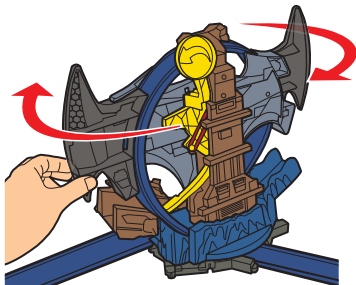

PUT VILLAIN (NOT INCLUDED) IN JAIL AND PARK *BATMOBILE*™.

TO PLAY (TUNE-UP STATION)

MODE 1

1. ROTATE THE LOOP TO ALIGN JUMP RAMP WITH RIGHT TRACK.

2. LOWER JUMP RAMP AND OPEN RIGHT GATES.

3.

BACK VIEW

RACE INTO THE TUNE-UP STATION
TO GEAR UP.

PULL DOWN BAT-SIGNAL AND
ROLL *BATMOBILE*™ DOWN THE RAMP!

MODE 2

1. RAISE JUMP RAMP.

TIP: ADJUST JUMP ANGLE FOR
BEST PERFORMANCE.

2.

STUNT THROUGH THE TUNE-UP STATION
AND RACE OUT TO FIGHT CRIME!

BACK VIEW

PULL DOWN BAT-SIGNAL AND
ROLL *BATMOBILE*™ DOWN THE RAMP!

TO PLAY (COMPUTER STATION)

MODE 1

1. ROTATE THE LOOP TO ALIGN JUMP RAMP WITH LEFT TRACK.

2. LOWER JUMP RAMP AND OPEN LEFT GATES.

3. PULL DOWN BAT-SIGNAL.

4. ROLL *BATMOBILE*™ DOWN THE RAMP AND RACE INTO THE COMPUTER STATION!