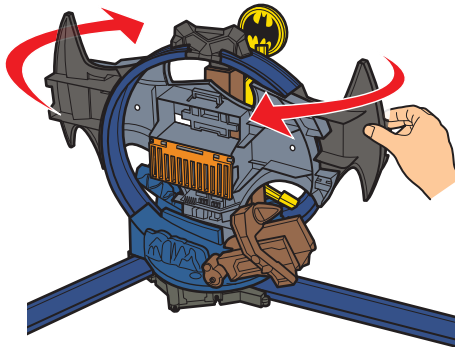

REATTACH RUBBER BAND IF DETACHED.

BACK VIEW

SIDE VIEW

2.

COMPUTER STATION

FRONT VIEW

TUNE-UP STATION

3. ATTACH FIGURE TO ANY OF THESE SLOTS.

PUT VILLAIN (NOT INCLUDED) IN JAIL AND PARK *BATMOBILE*™.

TO PLAY (TUNE-UP STATION)

MODE 1

1. ROTATE THE LOOP TO ALIGN JUMP RAMP WITH RIGHT TRACK.

2. LOWER JUMP RAMP AND OPEN RIGHT GATES.

3.

BACK VIEW

RACE INTO THE TUNE-UP STATION
TO GEAR UP.

PULL DOWN BAT-SIGNAL AND
ROLL *BATMOBILE*™ DOWN THE RAMP!

MODE 2

1. RAISE JUMP RAMP.

TIP: ADJUST JUMP ANGLE FOR
BEST PERFORMANCE.

2.

STUNT THROUGH THE TUNE-UP STATION
AND RACE OUT TO FIGHT CRIME!

BACK VIEW

PULL DOWN BAT-SIGNAL AND
ROLL *BATMOBILE*™ DOWN THE RAMP!