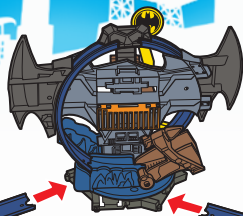

REATTACH RUBBER BAND IF DETACHED.

BACK VIEW

SIDE VIEW

2.

COMPUTER STATION

FRONT VIEW

TUNE-UP STATION

3. ATTACH FIGURE TO ANY OF THESE SLOTS.

PUT VILLAIN (NOT INCLUDED) IN JAIL AND PARK *BATMOBILE*™.

TO PLAY (TUNE-UP STATION)

MODE 1

1. ROTATE THE LOOP TO ALIGN JUMP RAMP WITH RIGHT TRACK.

2. LOWER JUMP RAMP AND OPEN RIGHT GATES.

3.

BACK VIEW

RACE INTO THE TUNE-UP STATION
TO GEAR UP.

PULL DOWN BAT-SIGNAL AND
ROLL *BATMOBILE*™ DOWN THE RAMP!

MODE 2

1. RAISE JUMP RAMP.

TIP: ADJUST JUMP ANGLE FOR
BEST PERFORMANCE.

2.

STUNT THROUGH THE TUNE-UP STATION
AND RACE OUT TO FIGHT CRIME!

BACK VIEW

PULL DOWN BAT-SIGNAL AND
ROLL *BATMOBILE*™ DOWN THE RAMP!