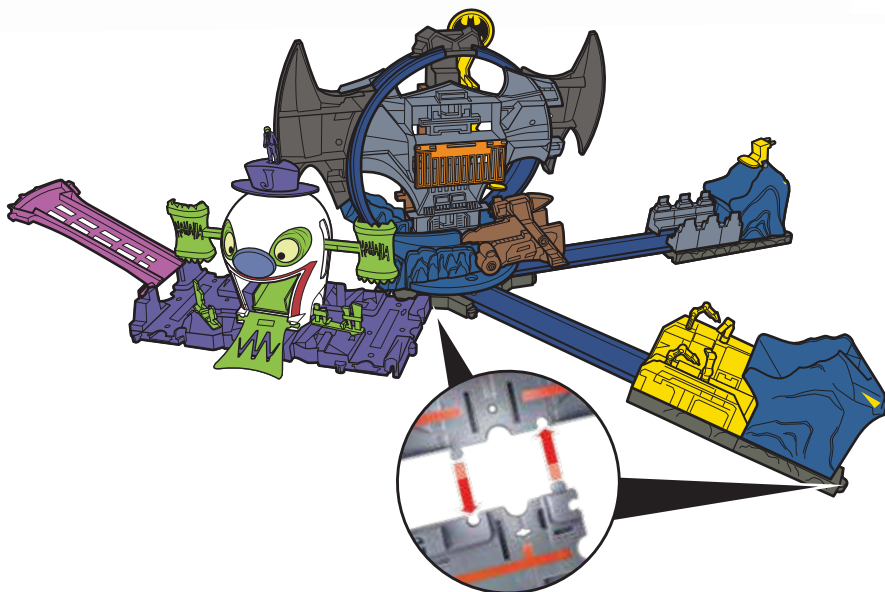

PULL DOWN BAT-SIGNAL AND
ROLL *BATMOBILE*™ DOWN THE RAMP!

MODE 2

1. RAISE JUMP RAMP.

TIP: ADJUST JUMP ANGLE FOR
BEST PERFORMANCE.

2.

STUNT THROUGH THE TUNE-UP STATION
AND RACE OUT TO FIGHT CRIME!

BACK VIEW

PULL DOWN BAT-SIGNAL AND
ROLL *BATMOBILE*™ DOWN THE RAMP!

TO PLAY (COMPUTER STATION)

MODE 1

1. ROTATE THE LOOP TO ALIGN JUMP RAMP WITH LEFT TRACK.

2. LOWER JUMP RAMP AND OPEN LEFT GATES.

3. PULL DOWN BAT-SIGNAL.

4. ROLL *BATMOBILE*™ DOWN THE RAMP AND RACE INTO THE COMPUTER STATION!

MODE 2

1. ADJUST JUMP ANGLE AND PULL DOWN BAT-SIGNAL.

2. STUNT THROUGH THE COMPUTER STATION AND RACE OUT INTO THE ACTION!

MORE WAYS TO PLAY

COLLECT OTHER SETS TO BUILD YOUR OWN HOT WHEELS™ CITY!

**CONNECT
TO OTHER
SETS!**