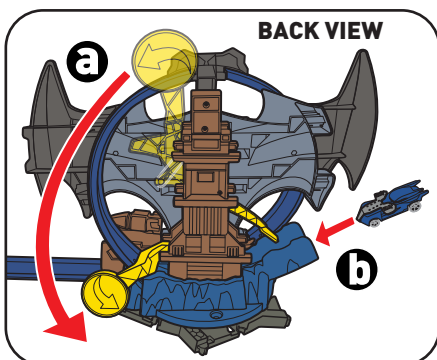

PULL DOWN BAT-SIGNAL AND
ROLL *BATMOBILE*™ DOWN THE RAMP!

MODE 2

1. RAISE JUMP RAMP.

TIP: ADJUST JUMP ANGLE FOR
BEST PERFORMANCE.

2.

STUNT THROUGH THE TUNE-UP STATION
AND RACE OUT TO FIGHT CRIME!

BACK VIEW

PULL DOWN BAT-SIGNAL AND
ROLL *BATMOBILE*™ DOWN THE RAMP!

TO PLAY (COMPUTER STATION)

MODE 1

1. ROTATE THE LOOP TO ALIGN JUMP RAMP WITH LEFT TRACK.

2. LOWER JUMP RAMP AND OPEN LEFT GATES.

3. PULL DOWN BAT-SIGNAL.

4. ROLL *BATMOBILE*™ DOWN THE RAMP AND RACE INTO THE COMPUTER STATION!