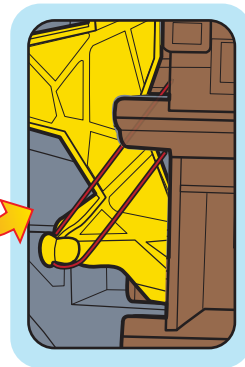

COLORS AND DECORATIONS MAY VARY.
NOT FOR USE WITH SOME HOT WHEELS® VEHICLES.

PLEASE KEEP THESE INSTRUCTIONS FOR FUTURE
REFERENCE AS THEY CONTAIN IMPORTANT INFORMATION.

CONTENTS

1x

ASSEMBLY

1. REMOVE ALL STRAPS AND TIES WITH SAFETY SCISSORS (NOT INCLUDED). ADULT ASSISTANCE RECOMMENDED.

REATTACH RUBBER BAND IF DETACHED.

BACK VIEW

SIDE VIEW

2.

COMPUTER STATION

FRONT VIEW

TUNE-UP STATION

3. ATTACH FIGURE TO ANY OF THESE SLOTS.

PUT VILLAIN (NOT INCLUDED) IN JAIL AND PARK *BATMOBILE*™.

TO PLAY (TUNE-UP STATION)

MODE 1

1. ROTATE THE LOOP TO ALIGN JUMP RAMP WITH RIGHT TRACK.

2. LOWER JUMP RAMP AND OPEN RIGHT GATES.

3.

BACK VIEW

RACE INTO THE TUNE-UP STATION
TO GEAR UP.