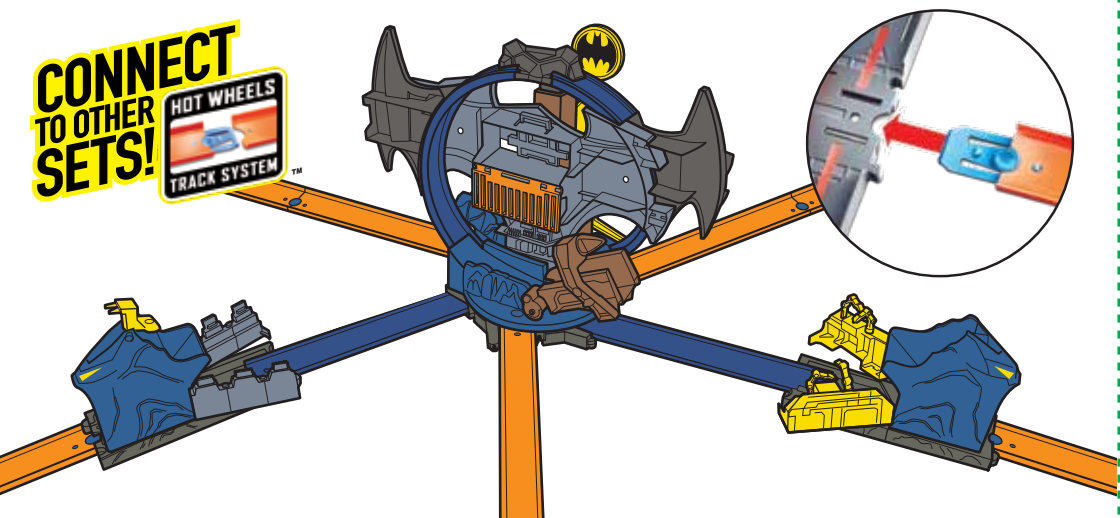

PULL DOWN BAT-SIGNAL AND
ROLL *BATMOBILE*™ DOWN THE RAMP!

MODE 2

1. RAISE JUMP RAMP.

TIP: ADJUST JUMP ANGLE FOR
BEST PERFORMANCE.

2.

STUNT THROUGH THE TUNE-UP STATION
AND RACE OUT TO FIGHT CRIME!

BACK VIEW

PULL DOWN BAT-SIGNAL AND
ROLL *BATMOBILE*™ DOWN THE RAMP!

TO PLAY (COMPUTER STATION)

MODE 1

1. ROTATE THE LOOP TO ALIGN JUMP RAMP WITH LEFT TRACK.

2. LOWER JUMP RAMP AND OPEN LEFT GATES.

3. PULL DOWN BAT-SIGNAL.

4. ROLL *BATMOBILE*™ DOWN THE RAMP AND RACE INTO THE COMPUTER STATION!

MODE 2

1. ADJUST JUMP ANGLE AND PULL DOWN BAT-SIGNAL.

2. STUNT THROUGH THE COMPUTER STATION AND RACE OUT INTO THE ACTION!

MORE WAYS TO PLAY

COLLECT OTHER SETS TO BUILD YOUR OWN HOT WHEELS™ CITY!

**CONNECT
TO OTHER
SETS!**