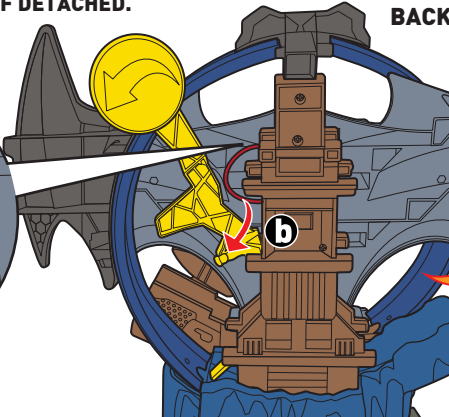

COLORS AND DECORATIONS MAY VARY.
NOT FOR USE WITH SOME HOT WHEELS® VEHICLES.

PLEASE KEEP THESE INSTRUCTIONS FOR FUTURE
REFERENCE AS THEY CONTAIN IMPORTANT INFORMATION.

CONTENTS

1x

ASSEMBLY

1. REMOVE ALL STRAPS AND TIES WITH SAFETY SCISSORS (NOT INCLUDED). ADULT ASSISTANCE RECOMMENDED.

REATTACH RUBBER BAND IF DETACHED.

BACK VIEW

SIDE VIEW

2.

COMPUTER STATION

FRONT VIEW

TUNE-UP STATION

3. ATTACH FIGURE TO ANY OF THESE SLOTS.

PUT VILLAIN (NOT INCLUDED) IN JAIL AND PARK *BATMOBILE*™.

TO PLAY (TUNE-UP STATION)

MODE 1

1. ROTATE THE LOOP TO ALIGN JUMP RAMP WITH RIGHT TRACK.

2. LOWER JUMP RAMP AND OPEN RIGHT GATES.

3.

BACK VIEW

RACE INTO THE TUNE-UP STATION
TO GEAR UP.

PULL DOWN BAT-SIGNAL AND
ROLL *BATMOBILE*™ DOWN THE RAMP!

MODE 2

1. RAISE JUMP RAMP.

TIP: ADJUST JUMP ANGLE FOR
BEST PERFORMANCE.

2.

STUNT THROUGH THE TUNE-UP STATION
AND RACE OUT TO FIGHT CRIME!

BACK VIEW

PULL DOWN BAT-SIGNAL AND
ROLL *BATMOBILE*™ DOWN THE RAMP!