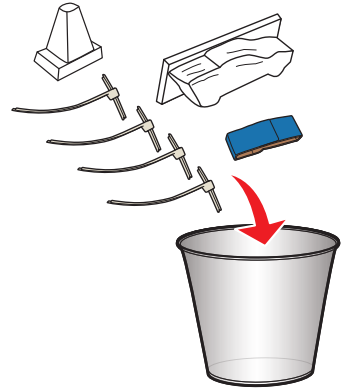

COLORS AND DECORATIONS MAY VARY.
NOT FOR USE WITH SOME HOT WHEELS® VEHICLES.

PLEASE KEEP THESE INSTRUCTIONS FOR FUTURE
REFERENCE AS THEY CONTAIN IMPORTANT INFORMATION.

CONTENTS

1x

ASSEMBLY

1. REMOVE ALL STRAPS AND TIES WITH SAFETY SCISSORS (NOT INCLUDED). ADULT ASSISTANCE RECOMMENDED.

REATTACH RUBBER BAND IF DETACHED.

BACK VIEW

SIDE VIEW

2.

COMPUTER STATION

FRONT VIEW

TUNE-UP STATION

3. ATTACH FIGURE TO ANY OF THESE SLOTS.

PUT VILLAIN (NOT INCLUDED) IN JAIL AND PARK *BATMOBILE*™.

TO PLAY (TUNE-UP STATION)

MODE 1

1. ROTATE THE LOOP TO ALIGN JUMP RAMP WITH RIGHT TRACK.

2. LOWER JUMP RAMP AND OPEN RIGHT GATES.

3.

BACK VIEW

RACE INTO THE TUNE-UP STATION
TO GEAR UP.