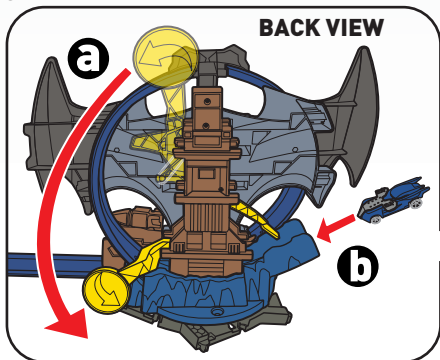

REATTACH RUBBER BAND IF DETACHED.

BACK VIEW

SIDE VIEW

2.

COMPUTER STATION

FRONT VIEW

TUNE-UP STATION

3. ATTACH FIGURE TO ANY OF THESE SLOTS.

PUT VILLAIN (NOT INCLUDED) IN JAIL AND PARK *BATMOBILE*™.

TO PLAY (TUNE-UP STATION)

MODE 1

1. ROTATE THE LOOP TO ALIGN JUMP RAMP WITH RIGHT TRACK.

2. LOWER JUMP RAMP AND OPEN RIGHT GATES.

3.

BACK VIEW

RACE INTO THE TUNE-UP STATION
TO GEAR UP.

PULL DOWN BAT-SIGNAL AND
ROLL *BATMOBILE*™ DOWN THE RAMP!

MODE 2

1. RAISE JUMP RAMP.

TIP: ADJUST JUMP ANGLE FOR
BEST PERFORMANCE.

2.

STUNT THROUGH THE TUNE-UP STATION
AND RACE OUT TO FIGHT CRIME!

BACK VIEW

PULL DOWN BAT-SIGNAL AND
ROLL *BATMOBILE*™ DOWN THE RAMP!