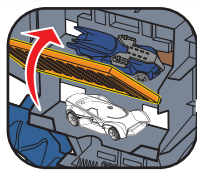

REATTACH RUBBER BAND IF DETACHED.

BACK VIEW

SIDE VIEW

2.

COMPUTER STATION

FRONT VIEW

TUNE-UP STATION

3. ATTACH FIGURE TO ANY OF THESE SLOTS.

PUT VILLAIN (NOT INCLUDED) IN JAIL AND PARK *BATMOBILE*™.

TO PLAY (TUNE-UP STATION)

MODE 1

1. ROTATE THE LOOP TO ALIGN JUMP RAMP WITH RIGHT TRACK.

2. LOWER JUMP RAMP AND OPEN RIGHT GATES.

3.

BACK VIEW

RACE INTO THE TUNE-UP STATION
TO GEAR UP.