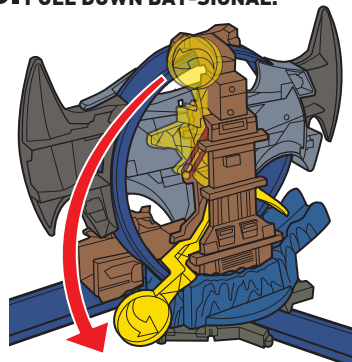

PULL DOWN BAT-SIGNAL AND
ROLL *BATMOBILE*™ DOWN THE RAMP!

MODE 2

1. RAISE JUMP RAMP.

TIP: ADJUST JUMP ANGLE FOR
BEST PERFORMANCE.

2.

STUNT THROUGH THE TUNE-UP STATION
AND RACE OUT TO FIGHT CRIME!

BACK VIEW

PULL DOWN BAT-SIGNAL AND
ROLL *BATMOBILE*™ DOWN THE RAMP!

TO PLAY (COMPUTER STATION)

MODE 1

1. ROTATE THE LOOP TO ALIGN JUMP RAMP WITH LEFT TRACK.

2. LOWER JUMP RAMP AND OPEN LEFT GATES.

3. PULL DOWN BAT-SIGNAL.

4. ROLL *BATMOBILE*™ DOWN THE RAMP AND RACE INTO THE COMPUTER STATION!

MODE 2

1. ADJUST JUMP ANGLE AND PULL DOWN BAT-SIGNAL.

2. STUNT THROUGH THE COMPUTER STATION AND RACE OUT INTO THE ACTION!

MORE WAYS TO PLAY

COLLECT OTHER SETS TO BUILD YOUR OWN HOT WHEELS™ CITY!

**CONNECT
TO OTHER
SETS!**