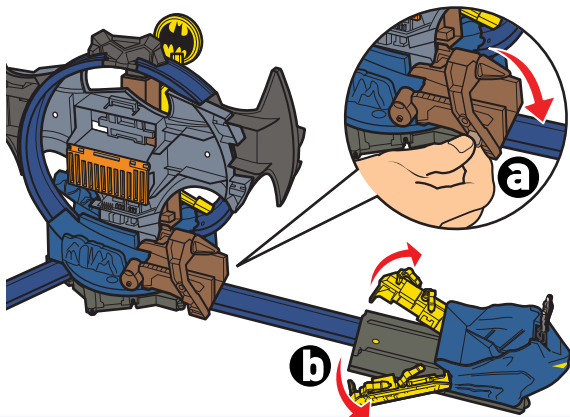

REATTACH RUBBER BAND IF DETACHED.

BACK VIEW

SIDE VIEW

2.

COMPUTER STATION

FRONT VIEW

TUNE-UP STATION

3. ATTACH FIGURE TO ANY OF THESE SLOTS.

PUT VILLAIN (NOT INCLUDED) IN JAIL AND PARK *BATMOBILE*™.

TO PLAY (TUNE-UP STATION)

MODE 1

1. ROTATE THE LOOP TO ALIGN JUMP RAMP WITH RIGHT TRACK.

2. LOWER JUMP RAMP AND OPEN RIGHT GATES.

3.

BACK VIEW

RACE INTO THE TUNE-UP STATION
TO GEAR UP.

PULL DOWN BAT-SIGNAL AND
ROLL *BATMOBILE*™ DOWN THE RAMP!

MODE 2

1. RAISE JUMP RAMP.

TIP: ADJUST JUMP ANGLE FOR
BEST PERFORMANCE.

2.

STUNT THROUGH THE TUNE-UP STATION
AND RACE OUT TO FIGHT CRIME!

BACK VIEW

PULL DOWN BAT-SIGNAL AND
ROLL *BATMOBILE*™ DOWN THE RAMP!