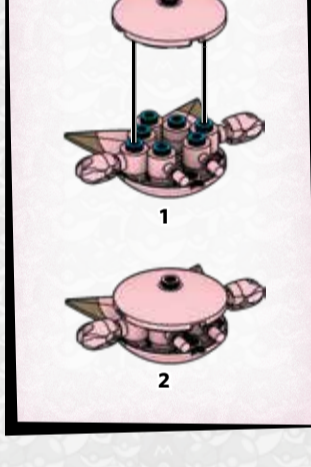

MEGA
CONSTRUX

POKÉMON

9

CLEFAIRY
MÉLOFÉE

GCM74

1

2

3

4

5

6

7

POKÉMON

2x	AM78291NU
2x	AM17003NU
1x	AM80010NU
2x	AM79977NU
3x	AM75558NU
5x	AM79487NU
2x	AS-GCM74-06
1x	AM78391NU
1x	AS-GCM74-04
1x	AM80119NU
1x	AX-GCM74-01
1x	AS-GCM74-03
1x	AM08463NU
1x	AS-GCM74-01
1x	AS-GCM70-04
1x	AS-GCM70-05