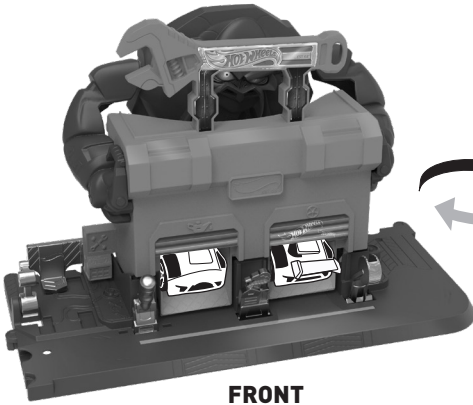

STORAGE

STORE UP TO 6 CARS IN THE GARAGE!

NOTE: FOR BEST PERFORMANCE OF LIFTING ACTION, UNLOAD CARS AT THE BACK.