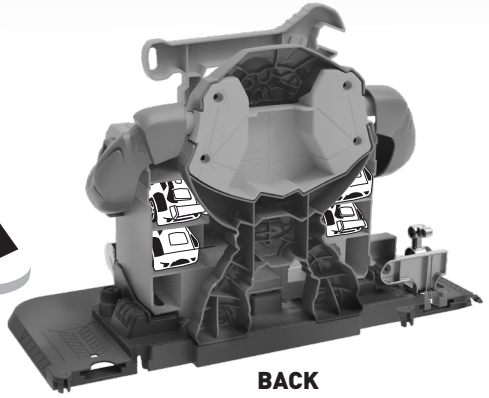

STORAGE

STORE UP TO 6 CARS IN THE GARAGE!

NOTE: FOR BEST PERFORMANCE OF LIFTING ACTION, UNLOAD CARS AT THE BACK.