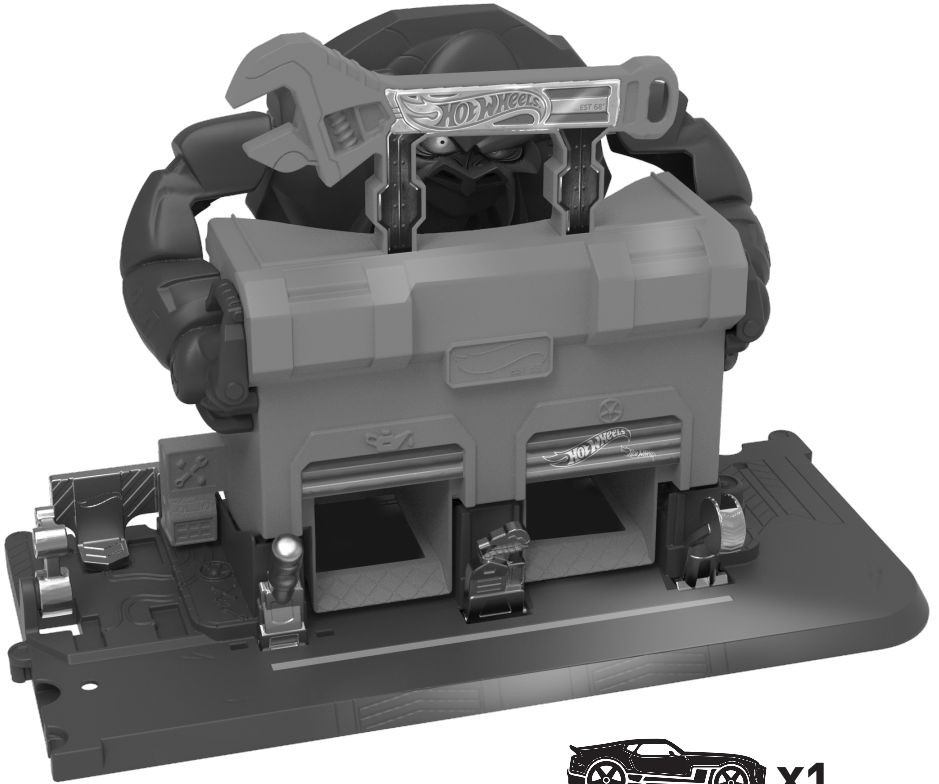

## GORILLA RAGE GARAGE ATTACK

AGES  
4-8

**HOTWHEELS.COM**

ASST.FNB05  
GJK89-0970  
1102037344-DOM

PLEASE KEEP THESE INSTRUCTIONS FOR FUTURE REFERENCE AS THEY CONTAIN IMPORTANT INFORMATION.