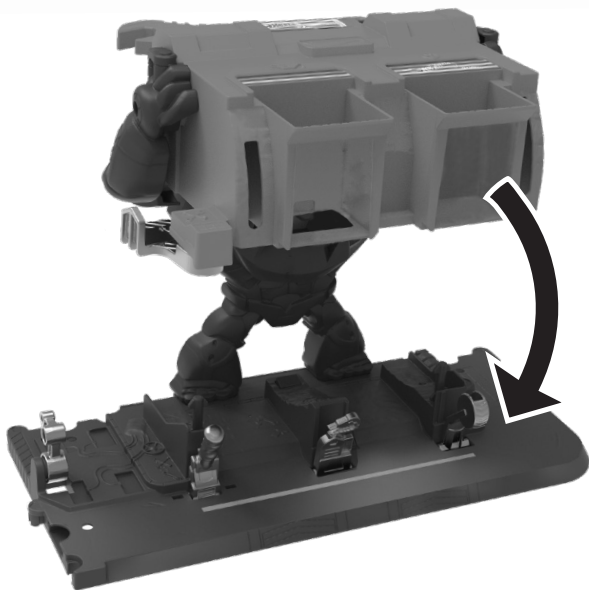

TO PLAY

1. LOCK THE GARAGE EACH TIME BEFORE PLAY.