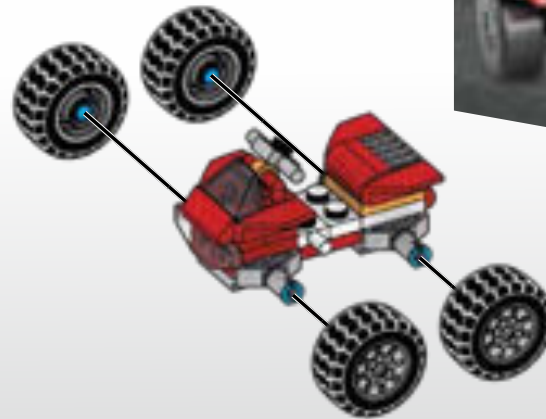

6

2x 2x

7

1x 1x

8

1x 1x 1x

9

1x 1x

10

4x