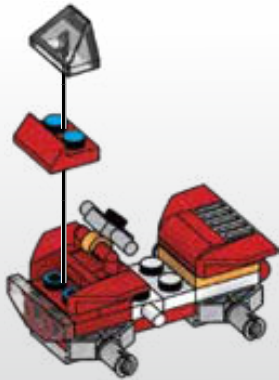

6

2x 2x

7

1x 1x

8

1x 1x 1x

9

1x 1x

10

4x