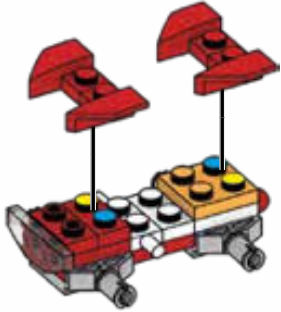

6

2x 2x

7

1x 1x

8

1x 1x 1x

9

1x 1x

10

4x