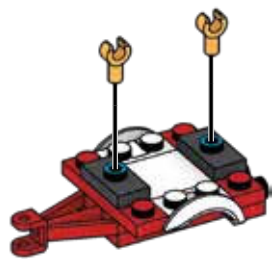

11

2x 1x

12

1x 1x 1x

13

1x

14

2x 2x

15

2x

16

2x

17

1x