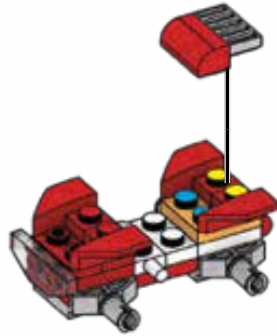

6

2x 2x

7

1x 1x

8

1x 1x 1x

9

1x 1x

10

4x