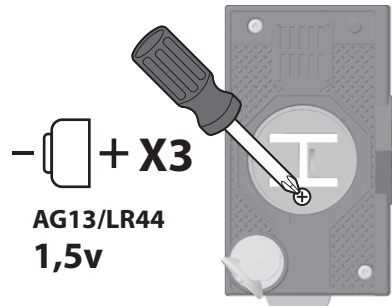

MATCHBOX®

INSTRUCTIONS

CONTENTS

Please keep these instructions for future reference as they contain important information.

ASST. GVY85

HDL61-0970
1102562495-DOM

1 APPLY LABELS

2 BATTERY REPLACEMENT

- Batteries included are for demonstration purposes only.
- Replace the batteries if lights dim or sounds distort.
- Unscrew the battery cover with a Phillips head screwdriver (not included).
- Remove batteries and dispose of them safely.
- Install 3 new AG13/LR44 1.5V button cell batteries in the battery box.
- Replace battery cover and tighten screw.
- For best performance, use only alkaline batteries.
- When exposed to an electrostatic source, the product may malfunction. To resume normal operation, remove and reinstall the batteries.

3 ASSEMBLY

4 TO PLAY

Hit the rock and trigger landslide.

Push satellite dish for emergency alarm!

Dispatch rescue vehicle.

Move lever up and down to cross the bridge with chomping croc!

Wake the sleeping bear.