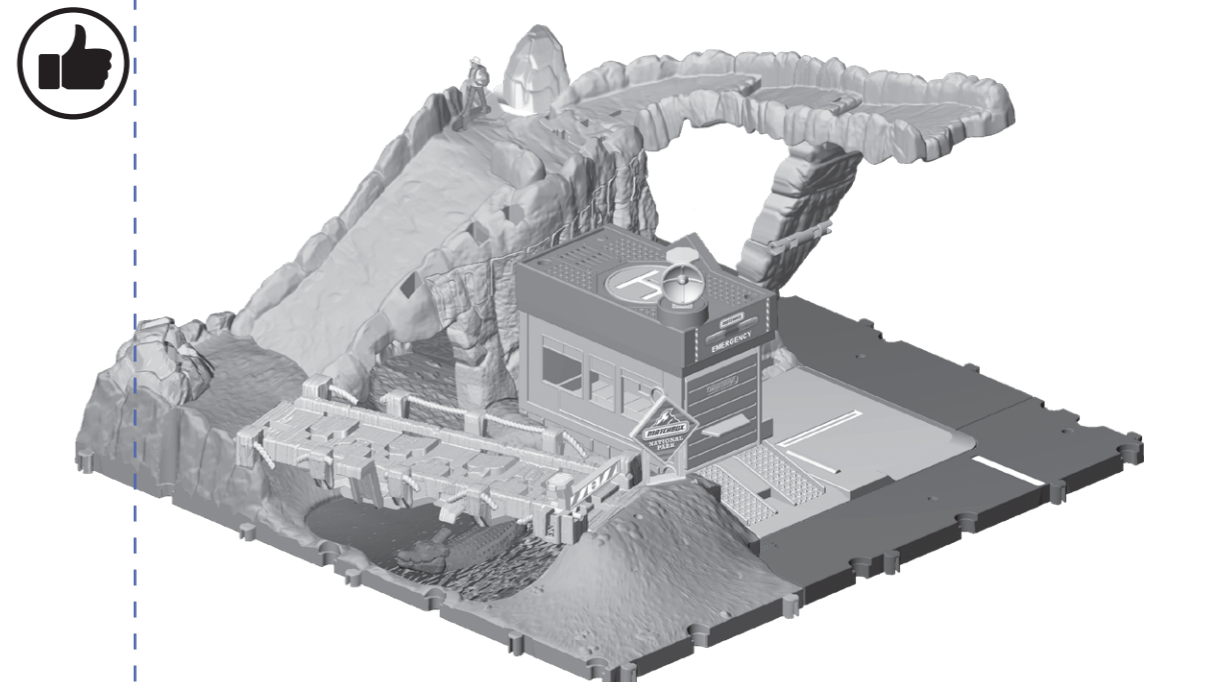

3 ASSEMBLY

4 TO PLAY

Hit the rock and trigger landslide.

Push satellite dish for emergency alarm!

Dispatch rescue vehicle.

Move lever up and down to cross the bridge with chomping croc!

Wake the sleeping bear.