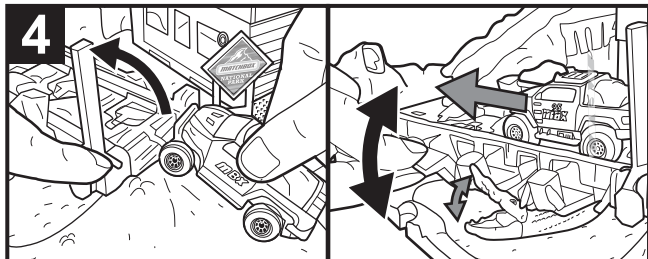

3 ASSEMBLY

4 TO PLAY

Hit the rock and trigger landslide.

Push satellite dish for emergency alarm!

Dispatch rescue vehicle.

Move lever up and down to cross the bridge with chomping croc!

Wake the sleeping bear.

Save the trapped hiker!

One vehicle included. Additional vehicles sold separately. Not for use with some Matchbox® vehicles.

5 MORE WAYS TO PLAY

ADVERTISEMENT

Connect to other Matchbox® or Hot Wheels® sets to expand your city!