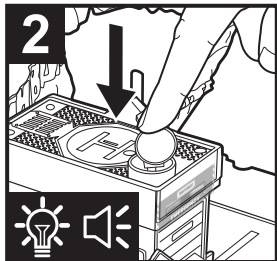

- Batteries included are for demonstration purposes only.
- Replace the batteries if lights dim or sounds distort.
- Unscrew the battery cover with a Phillips head screwdriver (not included).
- Remove batteries and dispose of them safely.
- Install 3 new AG13/LR44 1.5V button cell batteries in the battery box.
- Replace battery cover and tighten screw.
- For best performance, use only alkaline batteries.
- When exposed to an electrostatic source, the product may malfunction. To resume normal operation, remove and reinstall the batteries.

3 ASSEMBLY

4 TO PLAY

Hit the rock and trigger landslide.

Push satellite dish for emergency alarm!

Dispatch rescue vehicle.

Move lever up and down to cross the bridge with chomping croc!

Wake the sleeping bear.