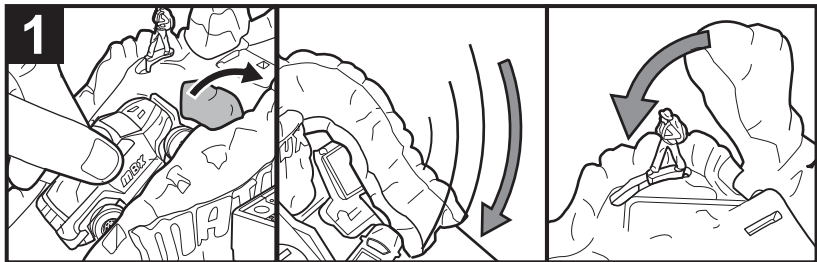

3 ASSEMBLY

4 TO PLAY

Hit the rock and trigger landslide.

Push satellite dish for emergency alarm!

Dispatch rescue vehicle.

Move lever up and down to cross the bridge with chomping croc!

Wake the sleeping bear.