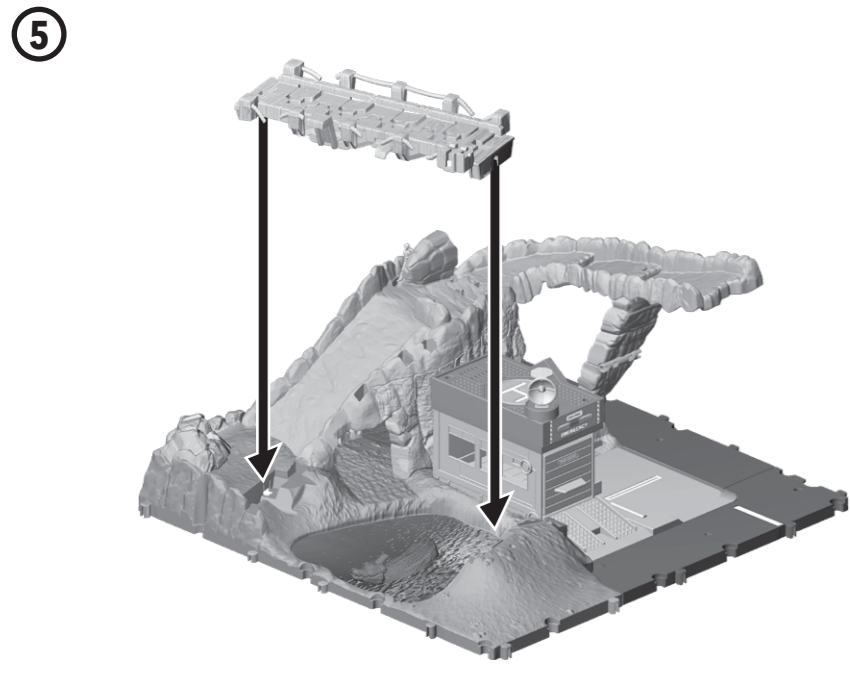

MATCHBOX®

INSTRUCTIONS

CONTENTS

Please keep these instructions for future reference as they contain important information.

ASST. GVY85

HDL61-0970
1102562495-DOM

1 APPLY LABELS

2 BATTERY REPLACEMENT

3 ASSEMBLY

4 TO PLAY

Hit the rock and trigger landslide.

Push satellite dish for emergency alarm!

Dispatch rescue vehicle.

Move lever up and down to cross the bridge with chomping croc!

Wake the sleeping bear.