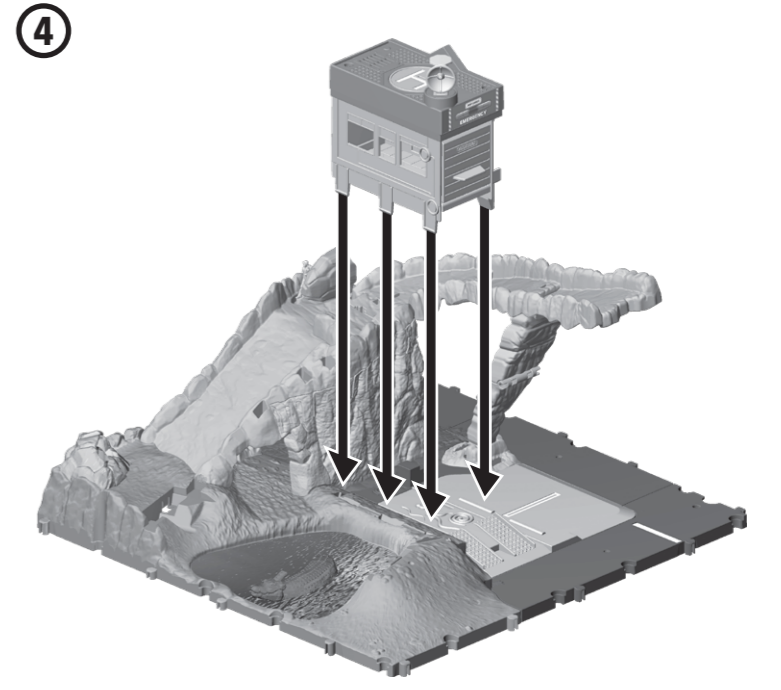

3 ASSEMBLY

4 TO PLAY

Hit the rock and trigger landslide.

Push satellite dish for emergency alarm!

Dispatch rescue vehicle.

Move lever up and down to cross the bridge with chomping croc!

Wake the sleeping bear.