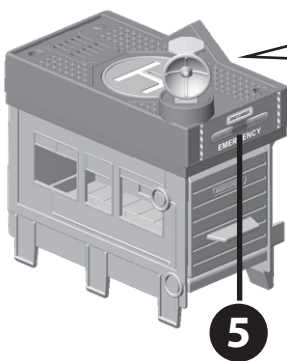

1 APPLY LABELS