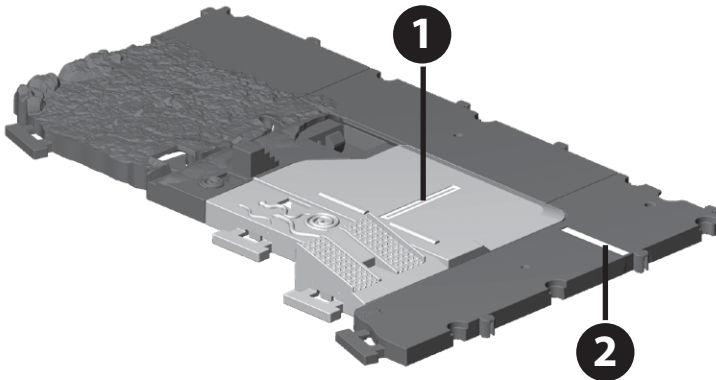

MATCHBOX®

INSTRUCTIONS

CONTENTS

Please keep these instructions for future reference as they contain important information.

ASST. GVY85

HDL61-0970
1102562495-DOM

1 APPLY LABELS

2 BATTERY REPLACEMENT

3 ASSEMBLY

4 TO PLAY

Hit the rock and trigger landslide.

Push satellite dish for emergency alarm!

Dispatch rescue vehicle.

Move lever up and down to cross the bridge with chomping croc!

Wake the sleeping bear.