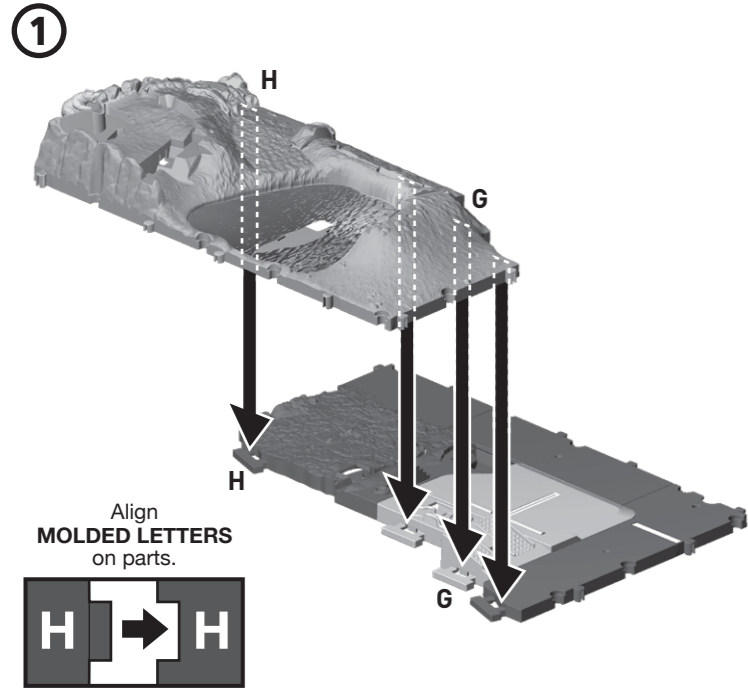

3 ASSEMBLY

4 TO PLAY

Hit the rock and trigger landslide.

Push satellite dish for emergency alarm!

Dispatch rescue vehicle.

Move lever up and down to cross the bridge with chomping croc!

Wake the sleeping bear.