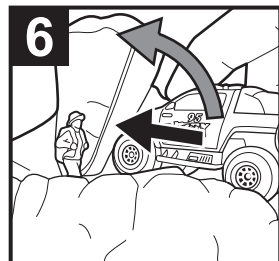

3 ASSEMBLY

4 TO PLAY

Hit the rock and trigger landslide.

Push satellite dish for emergency alarm!

Dispatch rescue vehicle.

Move lever up and down to cross the bridge with chomping croc!

Wake the sleeping bear.

Save the trapped hiker!

One vehicle included. Additional vehicles sold separately. Not for use with some Matchbox® vehicles.

5 MORE WAYS TO PLAY

ADVERTISEMENT

Connect to other Matchbox® or Hot Wheels® sets to expand your city!