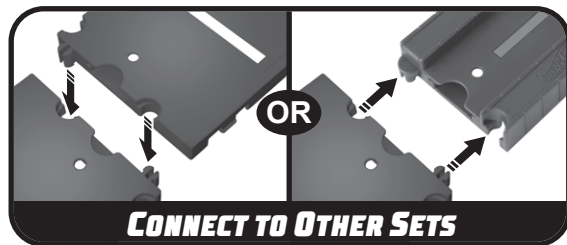

3 ASSEMBLY

4 TO PLAY

Hit the rock and trigger landslide.

Push satellite dish for emergency alarm!

Dispatch rescue vehicle.

Move lever up and down to cross the bridge with chomping croc!

Wake the sleeping bear.

Save the trapped hiker!

One vehicle included. Additional vehicles sold separately. Not for use with some Matchbox® vehicles.

5 MORE WAYS TO PLAY

ADVERTISEMENT

Connect to other Matchbox® or Hot Wheels® sets to expand your city!