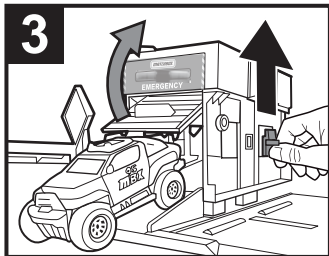

3 ASSEMBLY

4 TO PLAY

Hit the rock and trigger landslide.

Push satellite dish for emergency alarm!

Dispatch rescue vehicle.

Move lever up and down to cross the bridge with chomping croc!

Wake the sleeping bear.

Save the trapped hiker!

One vehicle included. Additional vehicles sold separately. Not for use with some Matchbox® vehicles.

5 MORE WAYS TO PLAY

ADVERTISEMENT

Connect to other Matchbox® or Hot Wheels® sets to expand your city!