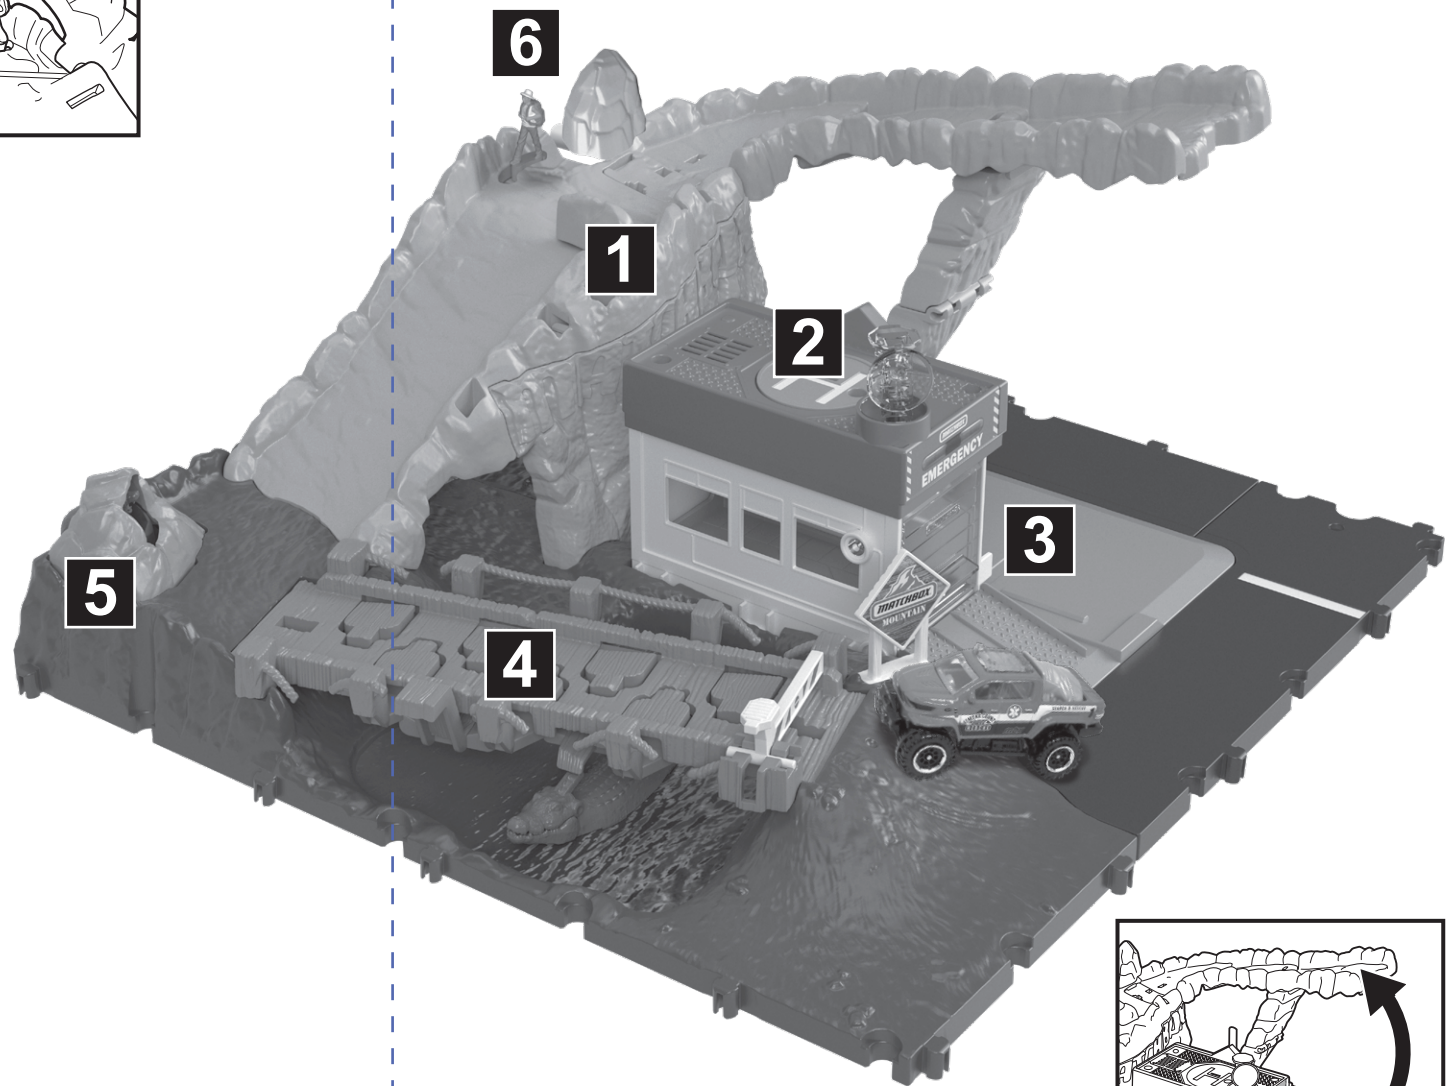

One vehicle included. Additional vehicles sold separately. Not for use with some Matchbox® vehicles.