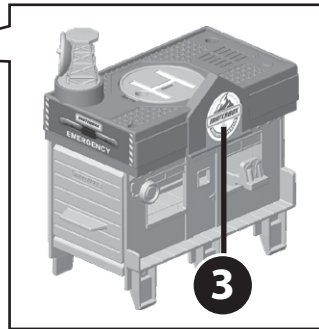

MATCHBOX®

INSTRUCTIONS

CONTENTS

Please keep these instructions for future reference as they contain important information.

ASST. GVY85

HDL61-0970
1102562495-DOM

1 APPLY LABELS

2 BATTERY REPLACEMENT

- Batteries included are for demonstration purposes only.
- Replace the batteries if lights dim or sounds distort.
- Unscrew the battery cover with a Phillips head screwdriver (not included).
- Remove batteries and dispose of them safely.
- Install 3 new AG13/LR44 1.5V button cell batteries in the battery box.
- Replace battery cover and tighten screw.
- For best performance, use only alkaline batteries.
- When exposed to an electrostatic source, the product may malfunction. To resume normal operation, remove and reinstall the batteries.

3 ASSEMBLY

4 TO PLAY

Hit the rock and trigger landslide.

Push satellite dish for emergency alarm!

Dispatch rescue vehicle.

Move lever up and down to cross the bridge with chomping croc!

Wake the sleeping bear.