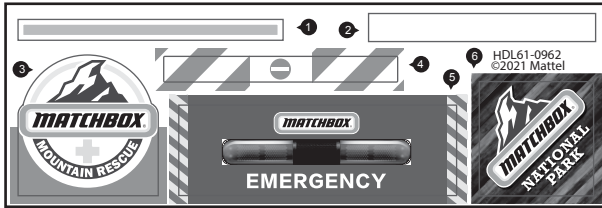

1 APPLY LABELS