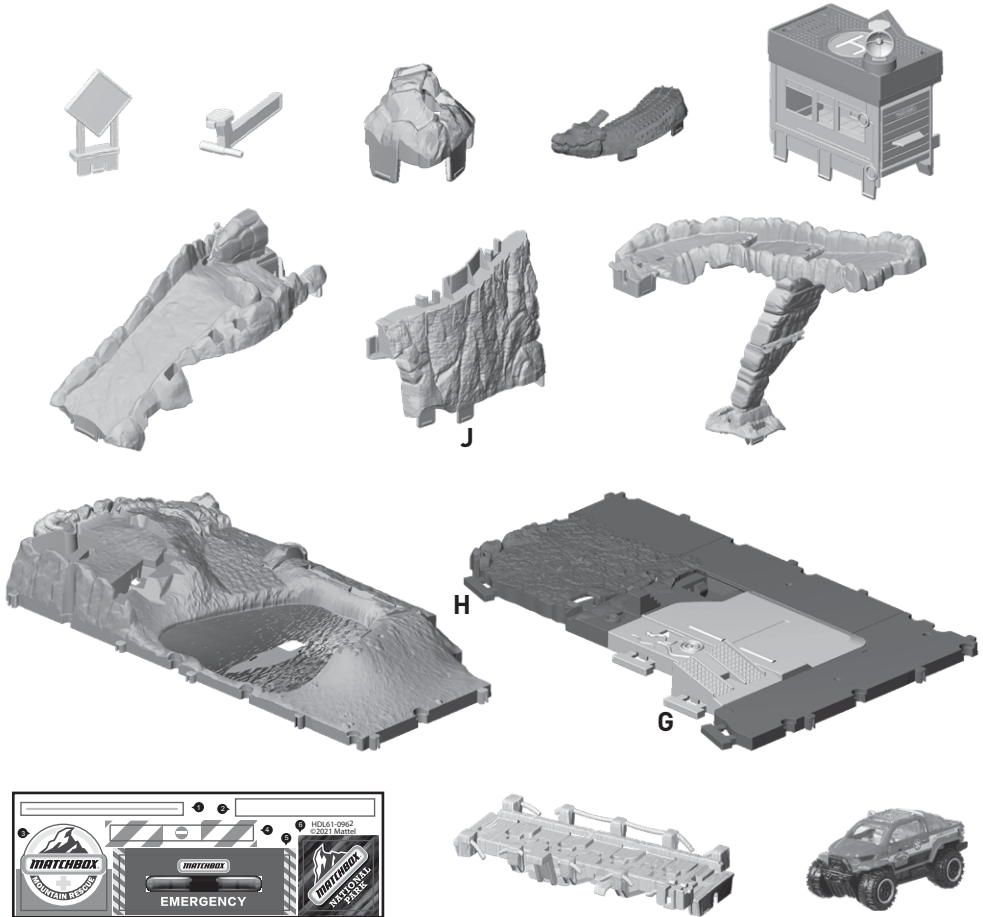

MATCHBOX®

INSTRUCTIONS

CONTENTS

Please keep these instructions for future reference as they contain important information.

ASST. GVY85

HDL61-0970
1102562495-DOM

1 APPLY LABELS

2 BATTERY REPLACEMENT

- Batteries included are for demonstration purposes only.
- Replace the batteries if lights dim or sounds distort.
- Unscrew the battery cover with a Phillips head screwdriver (not included).
- Remove batteries and dispose of them safely.
- Install 3 new AG13/LR44 1.5V button cell batteries in the battery box.
- Replace battery cover and tighten screw.
- For best performance, use only alkaline batteries.
- When exposed to an electrostatic source, the product may malfunction. To resume normal operation, remove and reinstall the batteries.

3 ASSEMBLY

4 TO PLAY

Hit the rock and trigger landslide.

Push satellite dish for emergency alarm!

Dispatch rescue vehicle.

Move lever up and down to cross the bridge with chomping croc!

Wake the sleeping bear.

Save the trapped hiker!

One vehicle included. Additional vehicles sold separately. Not for use with some Matchbox® vehicles.

5 MORE WAYS TO PLAY

ADVERTISEMENT

Connect to other Matchbox® or Hot Wheels® sets to expand your city!