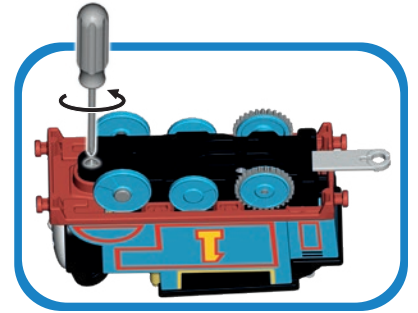

This set includes tracks with a bend so that the engine can climb up and travel down!

Assembly

1

2

3

4

Assembly

5

6

7

8

9

10

Track Layout

Battery Information

REQUIRES:

- Phillips screwdriver (not included) for battery installation.
- Two AAA (LR03) **alkaline** batteries (not included).

BATTERY INSTALLATION

Access the battery compartment by loosening the screw in the bottom of the engine and separating the top half of the engine from the bottom half of the engine. Install the batteries as indicated inside the battery compartment. Re-assemble the halves of the engine and tighten the screw. If the engine begins to malfunction, first check battery installation. You may need to reset the electronics by removing the batteries and reinstalling them. If the engine continues to malfunction or no longer operates, it's time to replace the batteries with fresh batteries. For longer life, use **alkaline** batteries.