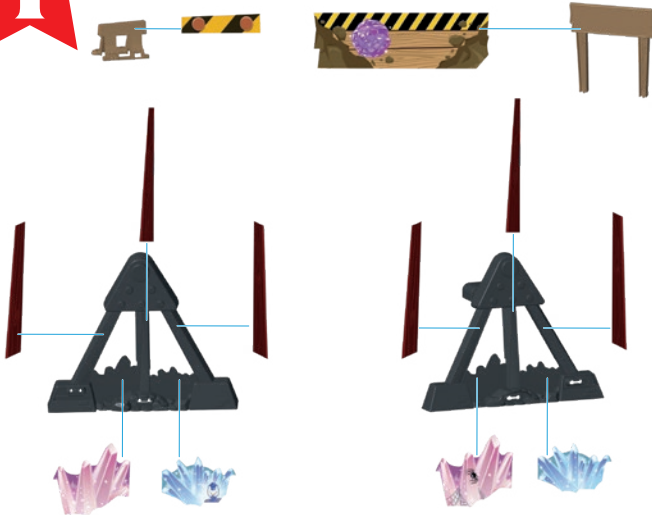

What's Included

Helpful Hints

Look for codes on the bottom of each track.

Some engines may not work on this track set.

Assembly steps marked with a star indicate a permanent assembly. Once these parts are assembled, they can't be taken apart.

This set includes tracks with a bend so that the engine can climb up and travel down!

Assembly

1

2

3

4

Assembly

5

- Phillips screwdriver (not included) for battery installation.
- Two AAA (LR03) **alkaline** batteries (not included).

BATTERY INSTALLATION

Access the battery compartment by loosening the screw in the bottom of the engine and separating the top half of the engine from the bottom half of the engine. Install the batteries as indicated inside the battery compartment. Re-assemble the halves of the engine and tighten the screw. If the engine begins to malfunction, first check battery installation. You may need to reset the electronics by removing the batteries and reinstalling them. If the engine continues to malfunction or no longer operates, it's time to replace the batteries with fresh batteries. For longer life, use **alkaline** batteries.