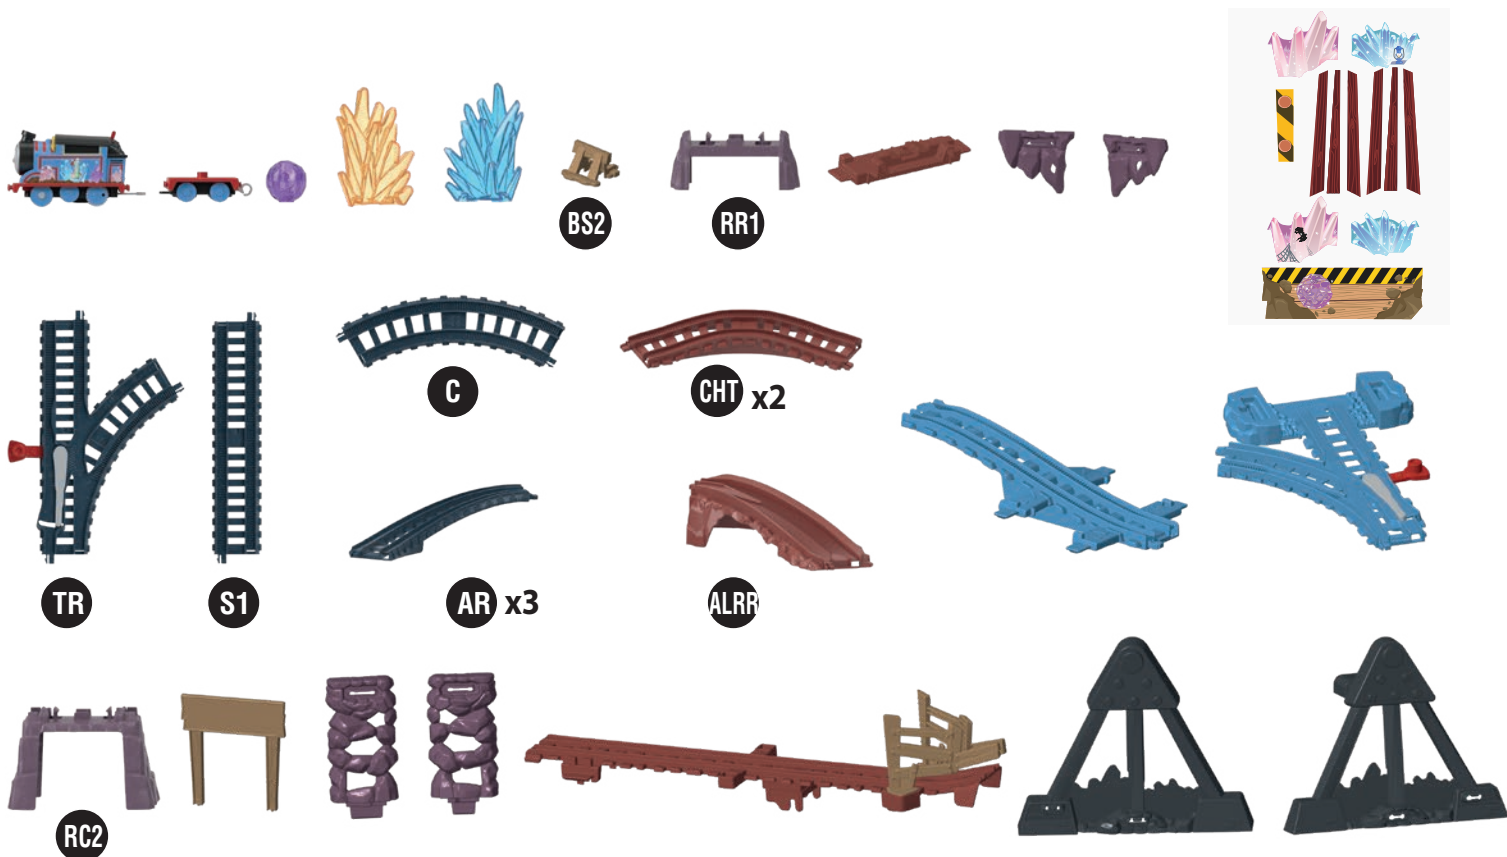

WARNING:
CHOKING HAZARD - Toy contains small ball. Not for children under 3 years.

Adult assembly required.

INSTRUCTIONS

HMC28

Keep these instructions for future reference as they contain important information.

What's Included

Helpful Hints

Look for codes on the bottom of each track.

Some engines may not work on this track set.

Assembly steps marked with a star indicate a permanent assembly. Once these parts are assembled, they can't be taken apart.

This set includes tracks with a bend so that the engine can climb up and travel down!

Assembly

1

2

3

4

Assembly

5

Let's Play!

Only use the cargo car and cargo included in this playset.

Use the switch tracks to change tracks.

Let's Play!

Place engine on the track and turn power on.

Oh no! The track is out! Watch Thomas jump down and land on the lower tracks safely.