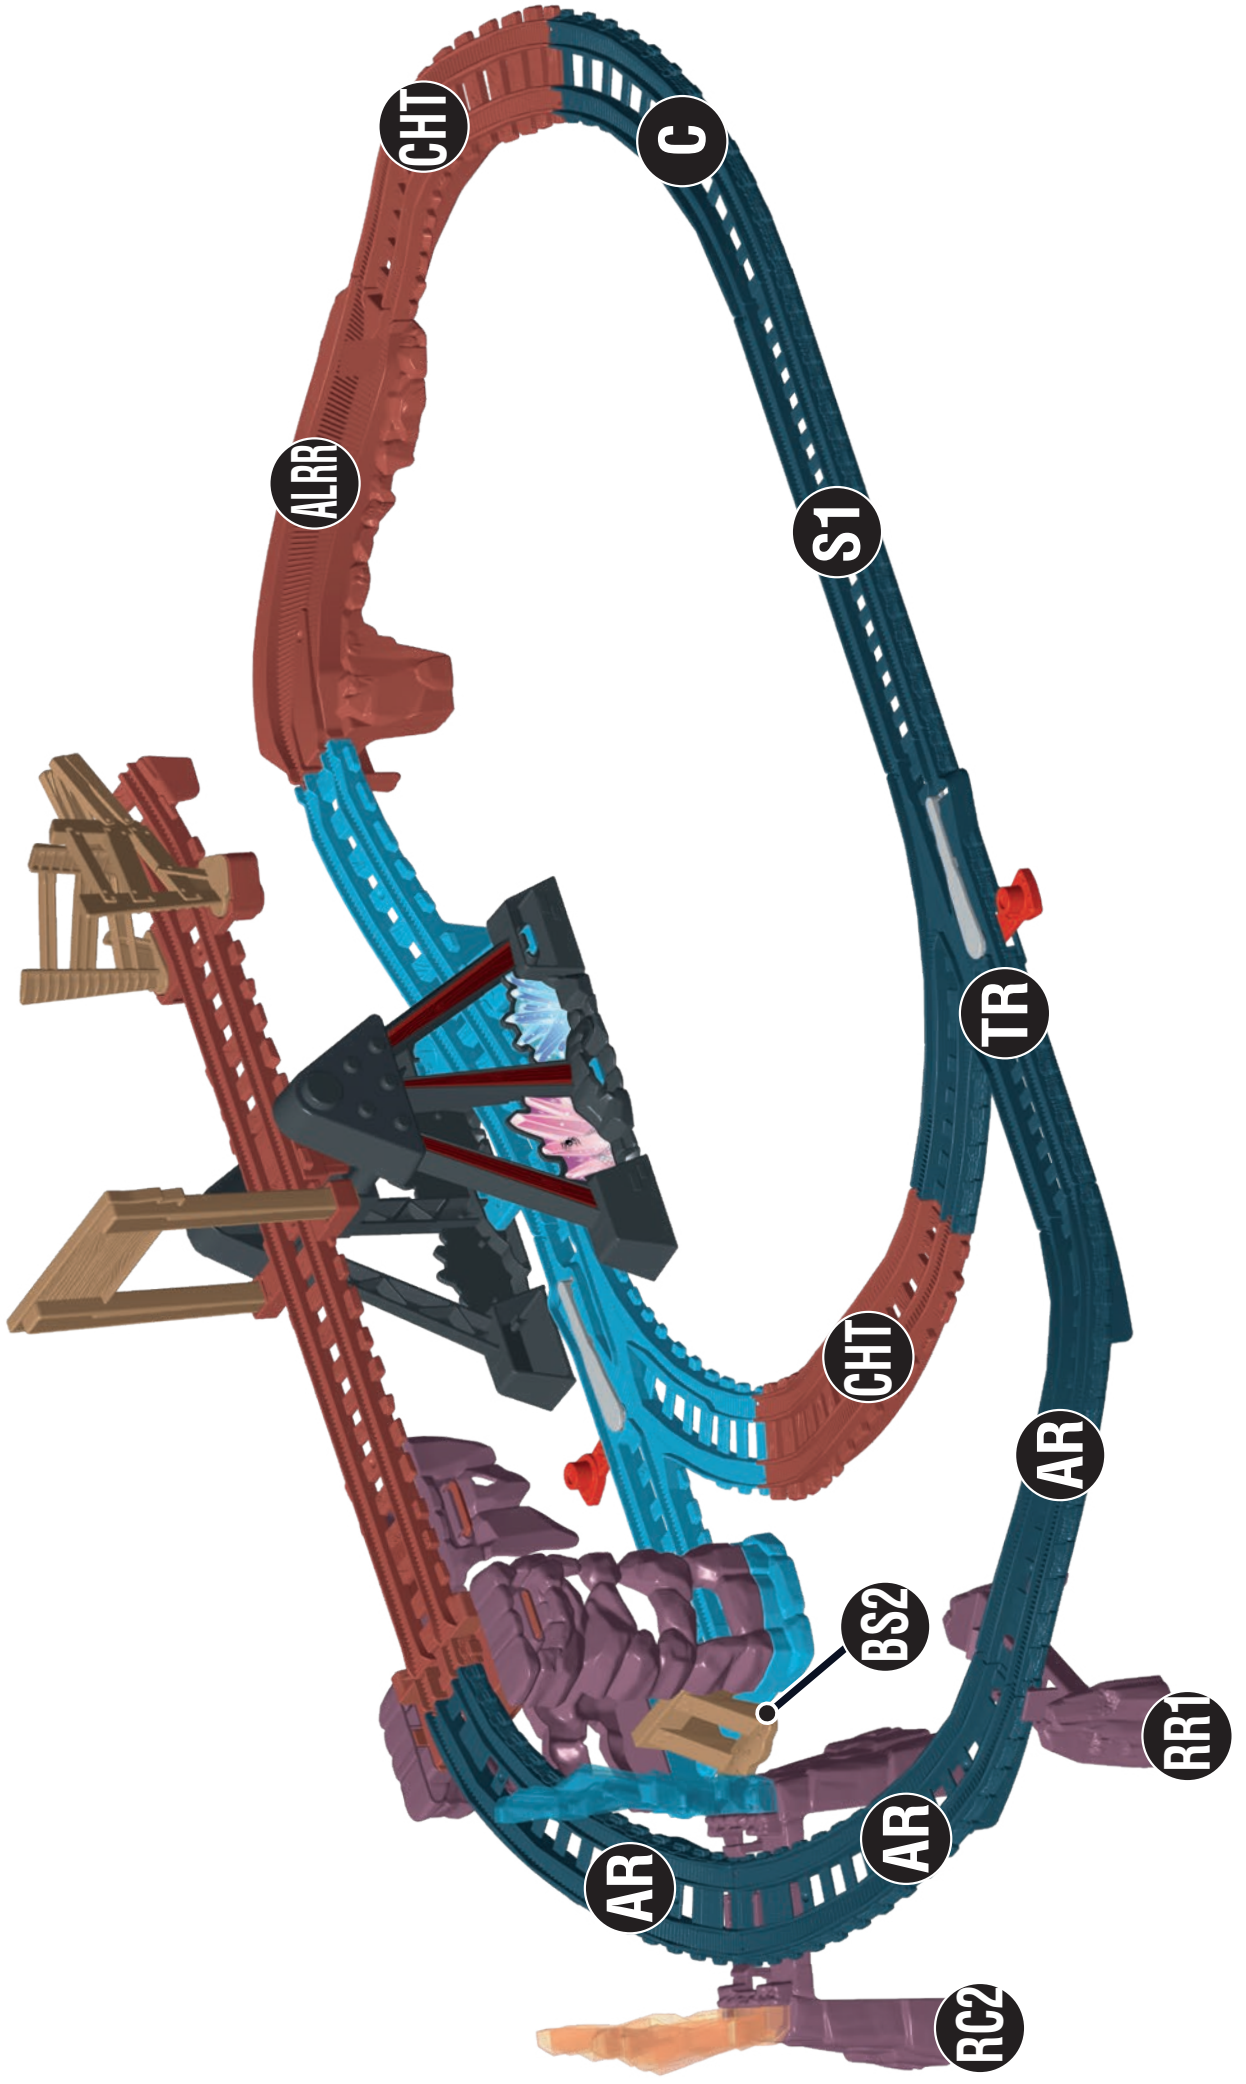

What's Included

Helpful Hints

Look for codes on the bottom of each track.

Some engines may not work on this track set.

Assembly steps marked with a star indicate a permanent assembly. Once these parts are assembled, they can't be taken apart.

This set includes tracks with a bend so that the engine can climb up and travel down!

Assembly

1

2

3

4

Assembly

5

6

7

8

9

10

Track Layout

Battery Information

REQUIRES:

Let's Play!

Only use the cargo car and cargo included in this playset.

Use the switch tracks to change tracks.

Let's Play!

Place engine on the track and turn power on.

Oh no! The track is out! Watch Thomas jump down and land on the lower tracks safely.