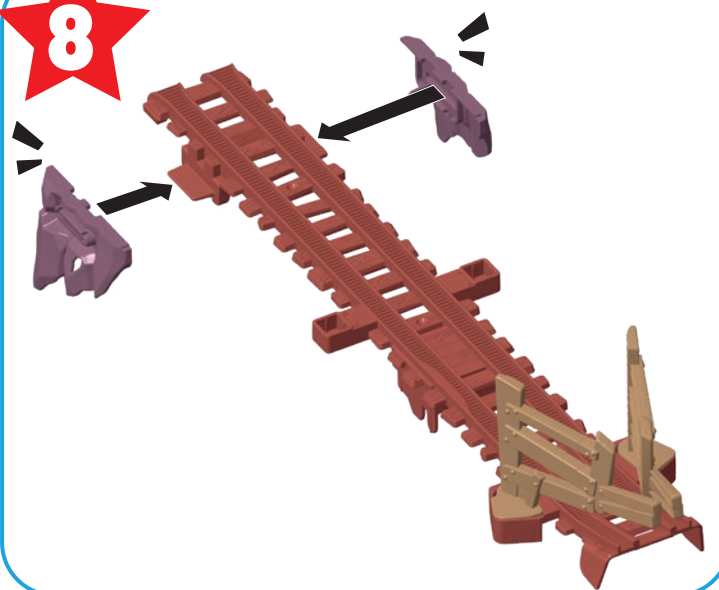

What's Included

Helpful Hints

Look for codes on the bottom of each track.

Some engines may not work on this track set.

Assembly steps marked with a star indicate a permanent assembly. Once these parts are assembled, they can't be taken apart.

This set includes tracks with a bend so that the engine can climb up and travel down!

Assembly

1

2

3

4

Assembly

5

6

7

8

9

10

Track Layout

Battery Information

REQUIRES:

- Phillips screwdriver (not included) for battery installation.
- Two AAA (LR03) **alkaline** batteries (not included).

BATTERY INSTALLATION

Access the battery compartment by loosening the screw in the bottom of the engine and separating the top half of the engine from the bottom half of the engine. Install the batteries as indicated inside the battery compartment. Re-assemble the halves of the engine and tighten the screw. If the engine begins to malfunction, first check battery installation. You may need to reset the electronics by removing the batteries and reinstalling them. If the engine continues to malfunction or no longer operates, it's time to replace the batteries with fresh batteries. For longer life, use **alkaline** batteries.