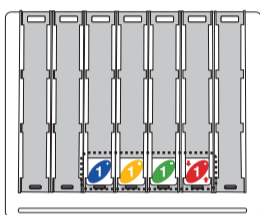

LET'S PLAY!

1. The youngest player goes first. Play then continues clockwise.
2. You play by placing a tile at the top of a tray and let it drop into place.
3. Once a tile is in play, it may be used by any player.
4. If the tile you place is adjacent to any other tile(s) – either below, beside or diagonal to them – it must match at least one of those tiles either by color or number. It does not need to match all adjacent tiles.

Horizontal