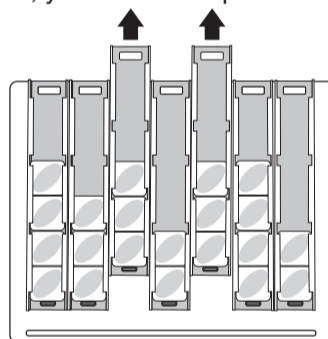

PUSH

After you play a tile with the Push symbol, you must push down on it forcing the bottom tile in the tray to FALL OUT. Return the fallen tile to the bag.

NOTE: if you place a Push tile into an EMPTY tray, you do NOT have to push it out of the bottom.

MINUS 2

When you play this tile, the next player must place two RANDOM tiles from their hand back into the bag, leaving them only one tile for their next turn.

NOTE: after their turn, they then draw back up to 3 tiles.

WINNING

The first player to get 4 tiles in a row either horizontally, vertically or diagonally WINS!

FOR COLORBLIND PLAYERS

Special graphic symbols have been added to each tile to help identify the color(s) on that tile. This will allow players with ANY form of colorblindness to easily play!

- ▲ = RED
- = GREEN
- = YELLOW
- = BLUE