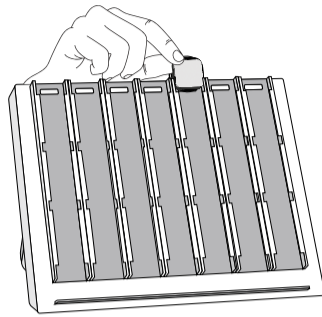

UNO QUATRO

Game

Contents:

- 44 Tiles, 7 Trays
- 1 Bag, 1 Base

WARNING: Not suitable for children under 36 months. Small parts.

OBJECT

Be the first player to match (by color OR number) 4-in-a-row across, down or diagonally!

SET UP

- Place the Base in the middle of the playing area so all players can reach it.
- Place all of the tiles (44) in the bag, then SHAKE the bag to mix them up.
- Each player reaches into the bag and draws three tiles. This will be your “hand.”