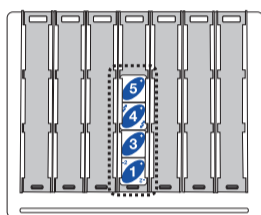

UNO QUATRO

Game

Contents:

- 44 Tiles, 7 Trays
- 1 Bag, 1 Base

WARNING: Not suitable for children under 36 months. Small parts.

OBJECT

Be the first player to match (by color OR number) 4-in-a-row across, down or diagonally!

SET UP

- Place the Base in the middle of the playing area so all players can reach it.
- Place all of the tiles (44) in the bag, then SHAKE the bag to mix them up.
- Each player reaches into the bag and draws three tiles. This will be your “hand.”

LET'S PLAY!

1. The youngest player goes first. Play then continues clockwise.
2. You play by placing a tile at the top of a tray and let it drop into place.
3. Once a tile is in play, it may be used by any player.
4. If the tile you place is adjacent to any other tile(s) – either below, beside or diagonal to them – it must match at least one of those tiles either by color or number. It does not need to match all adjacent tiles.

Vertical

1. If you are unable to play any of the tiles in your hand, you may discard 1 tile (place it back into the bag) and then “draw” another tile from the bag.
2. If you can play the tile you just drew, you may do so. If you can't, your turn is over.
3. Once your turn is over, make sure to draw back up to 3 tiles in your “hand.”

ACTION TILES

You will notice some tiles have special action symbols on them. If you play one of these Action Tiles, you MUST take the action indicated by the symbol. Before you take the action, think strategically as the right move can be to your advantage!

SWAP

When you play a tile with the Swap symbol, you must “swap” the positions of any two trays.

To swap trays:

- Grab each tray by the groove at the top.
- Pull up on each tray and slide them out.
- Insert them into the new slots and slide them into place.

PUSH