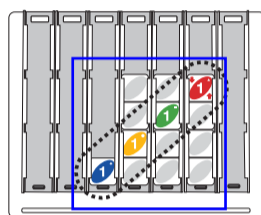

Diagonal

1. If you are unable to play any of the tiles in your hand, you may discard 1 tile (place it back into the bag) and then “draw” another tile from the bag.
2. If you can play the tile you just drew, you may do so. If you can't, your turn is over.
3. Once your turn is over, make sure to draw back up to 3 tiles in your “hand.”

ACTION TILES

You will notice some tiles have special action symbols on them. If you play one of these Action Tiles, you MUST take the action indicated by the symbol. Before you take the action, think strategically as the right move can be to your advantage!