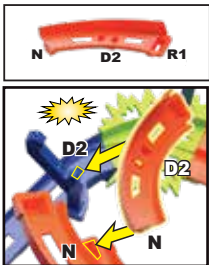

HOTWHEELS

4+

HOTWHEELS ACTION

说明书

INSTRUCTIONS

此说明书包含重要信息，请妥善保管以备日后查看。
PLEASE KEEP THESE INSTRUCTIONS FOR FUTURE REFERENCE AS THEY CONTAIN IMPORTANT INFORMATION.

内含2辆小车。其它车辆和轨道单独销售。不适用于部分风火轮小车。产品实物可能与包装图示有差异，请以实物为准。
TWO VEHICLES INCLUDED. ADDITIONAL VEHICLES AND TRACKS SOLD SEPARATELY. NOT FOR USE WITH SOME HOT WHEELS® VEHICLES. COLORS AND DECORATIONS MAY VARY.

HTK17-LV70
1103150800-2XV

HOTWHEELS.COM

MATTEL

1 本套装内含 • CONTENTS

2 组装 • ASSEMBLY

★ = 一次性组装
ONE-TIME ASSEMBLY

1

2

3

7

8

关键信息: • KEY:

4

5

6

9