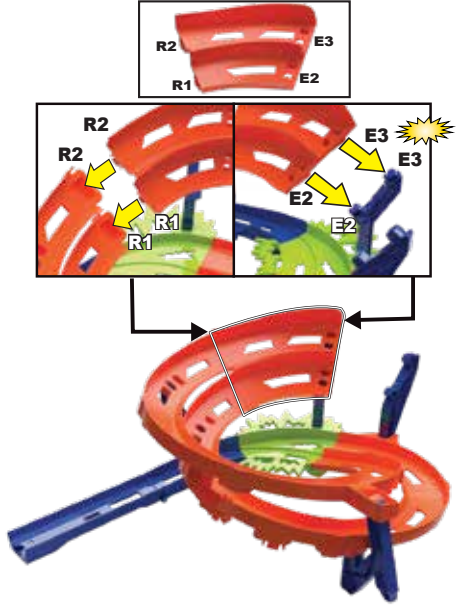

HOTWHEELS

4+

HOTWHEELS ACTION

说明书

INSTRUCTIONS

此说明书包含重要信息，请妥善保管以备日后查看。
PLEASE KEEP THESE INSTRUCTIONS FOR FUTURE REFERENCE AS THEY CONTAIN IMPORTANT INFORMATION.

内含2辆小车。其它车辆和轨道单独销售。不适用于部分风火轮小车。产品实物可能与包装图示有差异，请以实物为准。
TWO VEHICLES INCLUDED. ADDITIONAL VEHICLES AND TRACKS SOLD SEPARATELY. NOT FOR USE WITH SOME HOT WHEELS® VEHICLES. COLORS AND DECORATIONS MAY VARY.

HTK17-LV70
1103150800-2XV

HOTWHEELS.COM

MATTEL

1 本套装内含 • CONTENTS

2 组装 • ASSEMBLY

★ = 一次性组装
ONE-TIME ASSEMBLY

1

2

3

7

8

关键信息: • KEY:

4

5

6

9

10

11

12

13

3**玩耍方法 • TO PLAY****1**

向后拉，固定弹射器。
PULL BACK TO LOCK LAUNCHERS.

**2**

放入小车。
LOAD YOUR CARS.