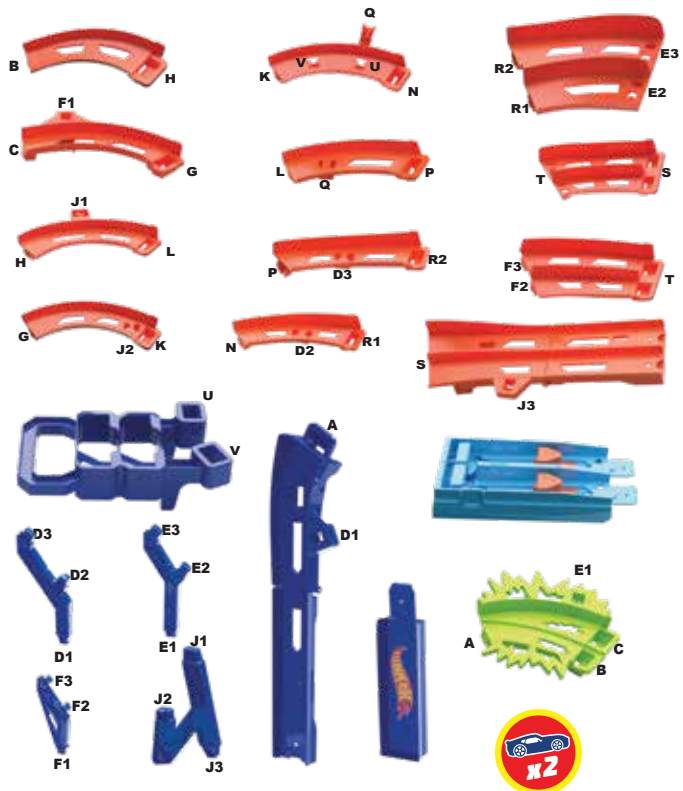

HOTWHEELS

4+

HOTWHEELS ACTION

说明书

INSTRUCTIONS

此说明书包含重要信息，请妥善保管以备日后查看。
PLEASE KEEP THESE INSTRUCTIONS FOR FUTURE REFERENCE AS THEY CONTAIN IMPORTANT INFORMATION.

内含2辆小车。其它车辆和轨道单独销售。不适用于部分风火轮小车。产品实物可能与包装图示有差异，请以实物为准。
TWO VEHICLES INCLUDED. ADDITIONAL VEHICLES AND TRACKS SOLD SEPARATELY. NOT FOR USE WITH SOME HOT WHEELS® VEHICLES. COLORS AND DECORATIONS MAY VARY.

HTK17-LV70
1103150800-2XV

HOTWHEELS.COM

MATTEL

1 本套装内含 • CONTENTS

2 组装 • ASSEMBLY

★ = 一次性组装
ONE-TIME ASSEMBLY

1

2

3

7

8

关键信息: • KEY:

4

5

6

9

10

11

12

13

3**玩耍方法 • TO PLAY****1**

向后拉，固定弹射器。
PULL BACK TO LOCK LAUNCHERS.

**2**

放入小车。
LOAD YOUR CARS.