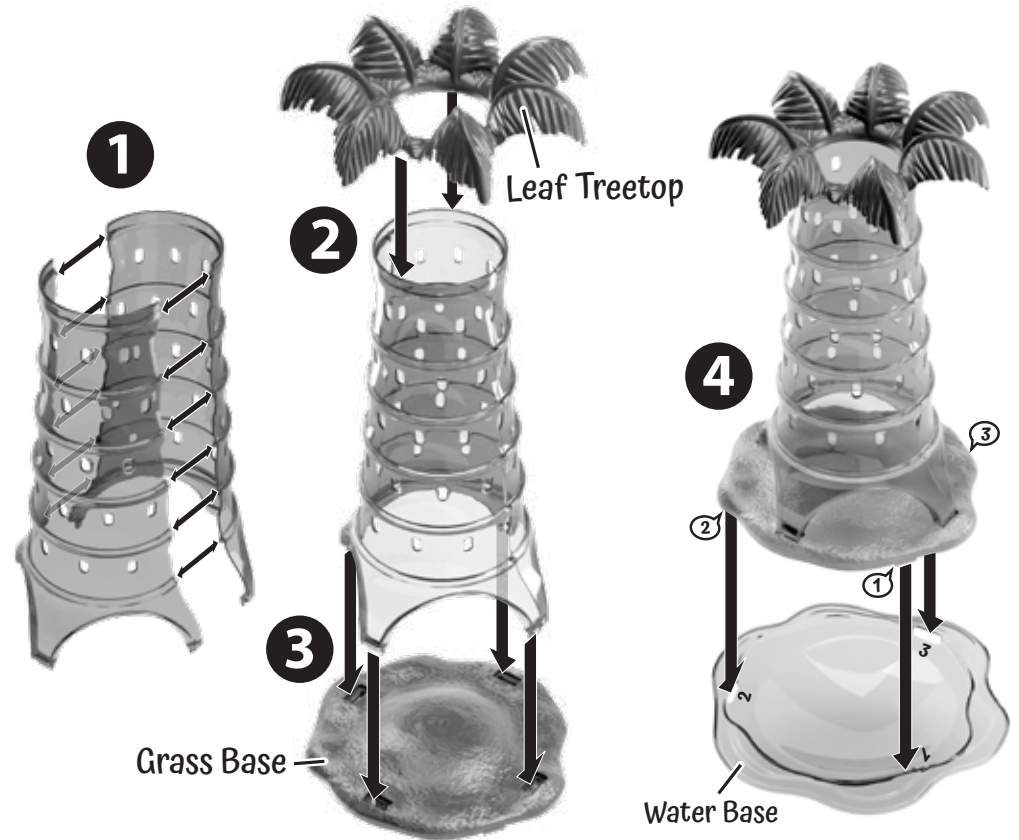

OBJECT

To carefully pull the sticks from the rockin' Tree Trunk without letting the animals tumble out of the Tree. The Player who has the FEWEST number of animals by the end of the game is the winner!

1. Snap the two halves of the Tree together.
2. Place the Leaf Treetop on top of the Tree.
3. Snap the Tree into the top of the Grass Base.
4. Snap the Tree with the Grass Base into the Water Base.

1

2

4

3

Grass Base

Leaf Treetop

Water Base

SET UP

1. The Sticks have three shapes: straight, wavy and bendy. The straight Green Sticks have 1 leaf on them, the wavy Blue Sticks have 2 leaves on them, and the bendy Red Sticks have 3 leaves on them.
2. Randomly add them through the holes in the Tree making sure there is at least one kind of stick on every level (it's easiest if you start with the bendy).
3. Pour all the Golden Monkeys, Lemurs and Sloths into the tower. If any fall out, put them in again.

**CUT PLASTIC PARTS OFF FRAMES.
USE SAFETY SCISSORS.**

LET'S PLAY!

1. The youngest player goes first.
2. On your turn, roll the die and see if it lands on an icon with 1, 2 or 3 leaves on it.
3. Pull out one stick with the matching number of leaves as the die from the Tree (always taking sticks from the highest level first). **NOTE: THE STICKS ONLY PULL OUT IN ONE DIRECTION.** For example, if the die has an icon with 2 leaves on it, you must pull a stick with two leaves on it. All wavy sticks have 2 leaves, so you must pull a wavy stick.
4. As you pull, the Tree will **ROCK** from side to side and may cause animals to fall so **BE CAREFUL!** You may **NOT** use your other hand to steady the Tree as you pull.
5. If any animals fall from the Tree you must keep them.
6. If all the sticks with the same number of leaves as what you rolled have already been removed, you are lucky and miss that turn.
7. Continue in turn (clockwise) until all the animals have fallen out of the Tree.
8. The player with the fewest animals wins the game!