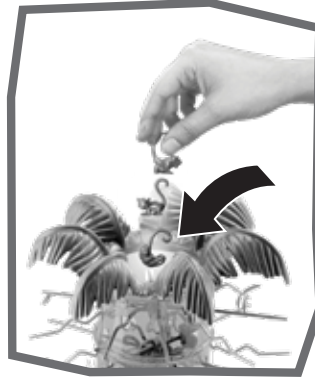

1. Snap the two halves of the Tree together.
2. Place the Leaf Treetop on top of the Tree.
3. Snap the Tree into the top of the Grass Base.
4. Snap the Tree with the Grass Base into the Water Base.

1

2

4

3

Grass Base

Leaf Treetop

Water Base

SET UP

1. The Sticks have three shapes: straight, wavy and bendy. The straight Green Sticks have 1 leaf on them, the wavy Blue Sticks have 2 leaves on them, and the bendy Red Sticks have 3 leaves on them.
2. Randomly add them through the holes in the Tree making sure there is at least one kind of stick on every level (it's easiest if you start with the bendy).
3. Pour all the Golden Monkeys, Lemurs and Sloths into the tower. If any fall out, put them in again.

**CUT PLASTIC PARTS OFF FRAMES.
USE SAFETY SCISSORS.**

LET'S PLAY!

1. The youngest player goes first.
2. On your turn, roll the die and see if it lands on an icon with 1, 2 or 3 leaves on it.
3. Pull out one stick with the matching number of leaves as the die from the Tree (always taking sticks from the highest level first). **NOTE: THE STICKS ONLY PULL OUT IN ONE DIRECTION.** For example, if the die has an icon with 2 leaves on it, you must pull a stick with two leaves on it. All wavy sticks have 2 leaves, so you must pull a wavy stick.
4. As you pull, the Tree will **ROCK** from side to side and may cause animals to fall so **BE CAREFUL!** You may **NOT** use your other hand to steady the Tree as you pull.
5. If any animals fall from the Tree you must keep them.
6. If all the sticks with the same number of leaves as what you rolled have already been removed, you are lucky and miss that turn.
7. Continue in turn (clockwise) until all the animals have fallen out of the Tree.
8. The player with the fewest animals wins the game!