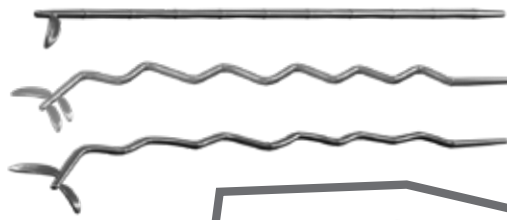

1. Snap the two halves of the Tree together.
2. Place the Leaf Treetop on top of the Tree.
3. Snap the Tree into the top of the Grass Base.
4. Snap the Tree with the Grass Base into the Water Base.

1

2

4

3

Grass Base

Leaf Treetop

Water Base

SET UP

1. The Sticks have three shapes: straight, wavy and bendy. The straight Green Sticks have 1 leaf on them, the wavy Blue Sticks have 2 leaves on them, and the bendy Red Sticks have 3 leaves on them.
2. Randomly add them through the holes in the Tree making sure there is at least one kind of stick on every level (it's easiest if you start with the bendy).
3. Pour all the Golden Monkeys, Lemurs and Sloths into the tower. If any fall out, put them in again.

**CUT PLASTIC PARTS OFF FRAMES.
USE SAFETY SCISSORS.**

LET'S PLAY!

1. The youngest player goes first.
2. On your turn, roll the die and see if it lands on an icon with 1, 2 or 3 leaves on it.
3. Pull out one stick with the matching number of leaves as the die from the Tree (always taking sticks from the highest level first). **NOTE: THE STICKS ONLY PULL OUT IN ONE DIRECTION.** For example, if the die has an icon with 2 leaves on it, you must pull a stick with two leaves on it. All wavy sticks have 2 leaves, so you must pull a wavy stick.
4. As you pull, the Tree will **ROCK** from side to side and may cause animals to fall so **BE CAREFUL!** You may **NOT** use your other hand to steady the Tree as you pull.
5. If any animals fall from the Tree you must keep them.
6. If all the sticks with the same number of leaves as what you rolled have already been removed, you are lucky and miss that turn.
7. Continue in turn (clockwise) until all the animals have fallen out of the Tree.
8. The player with the fewest animals wins the game!