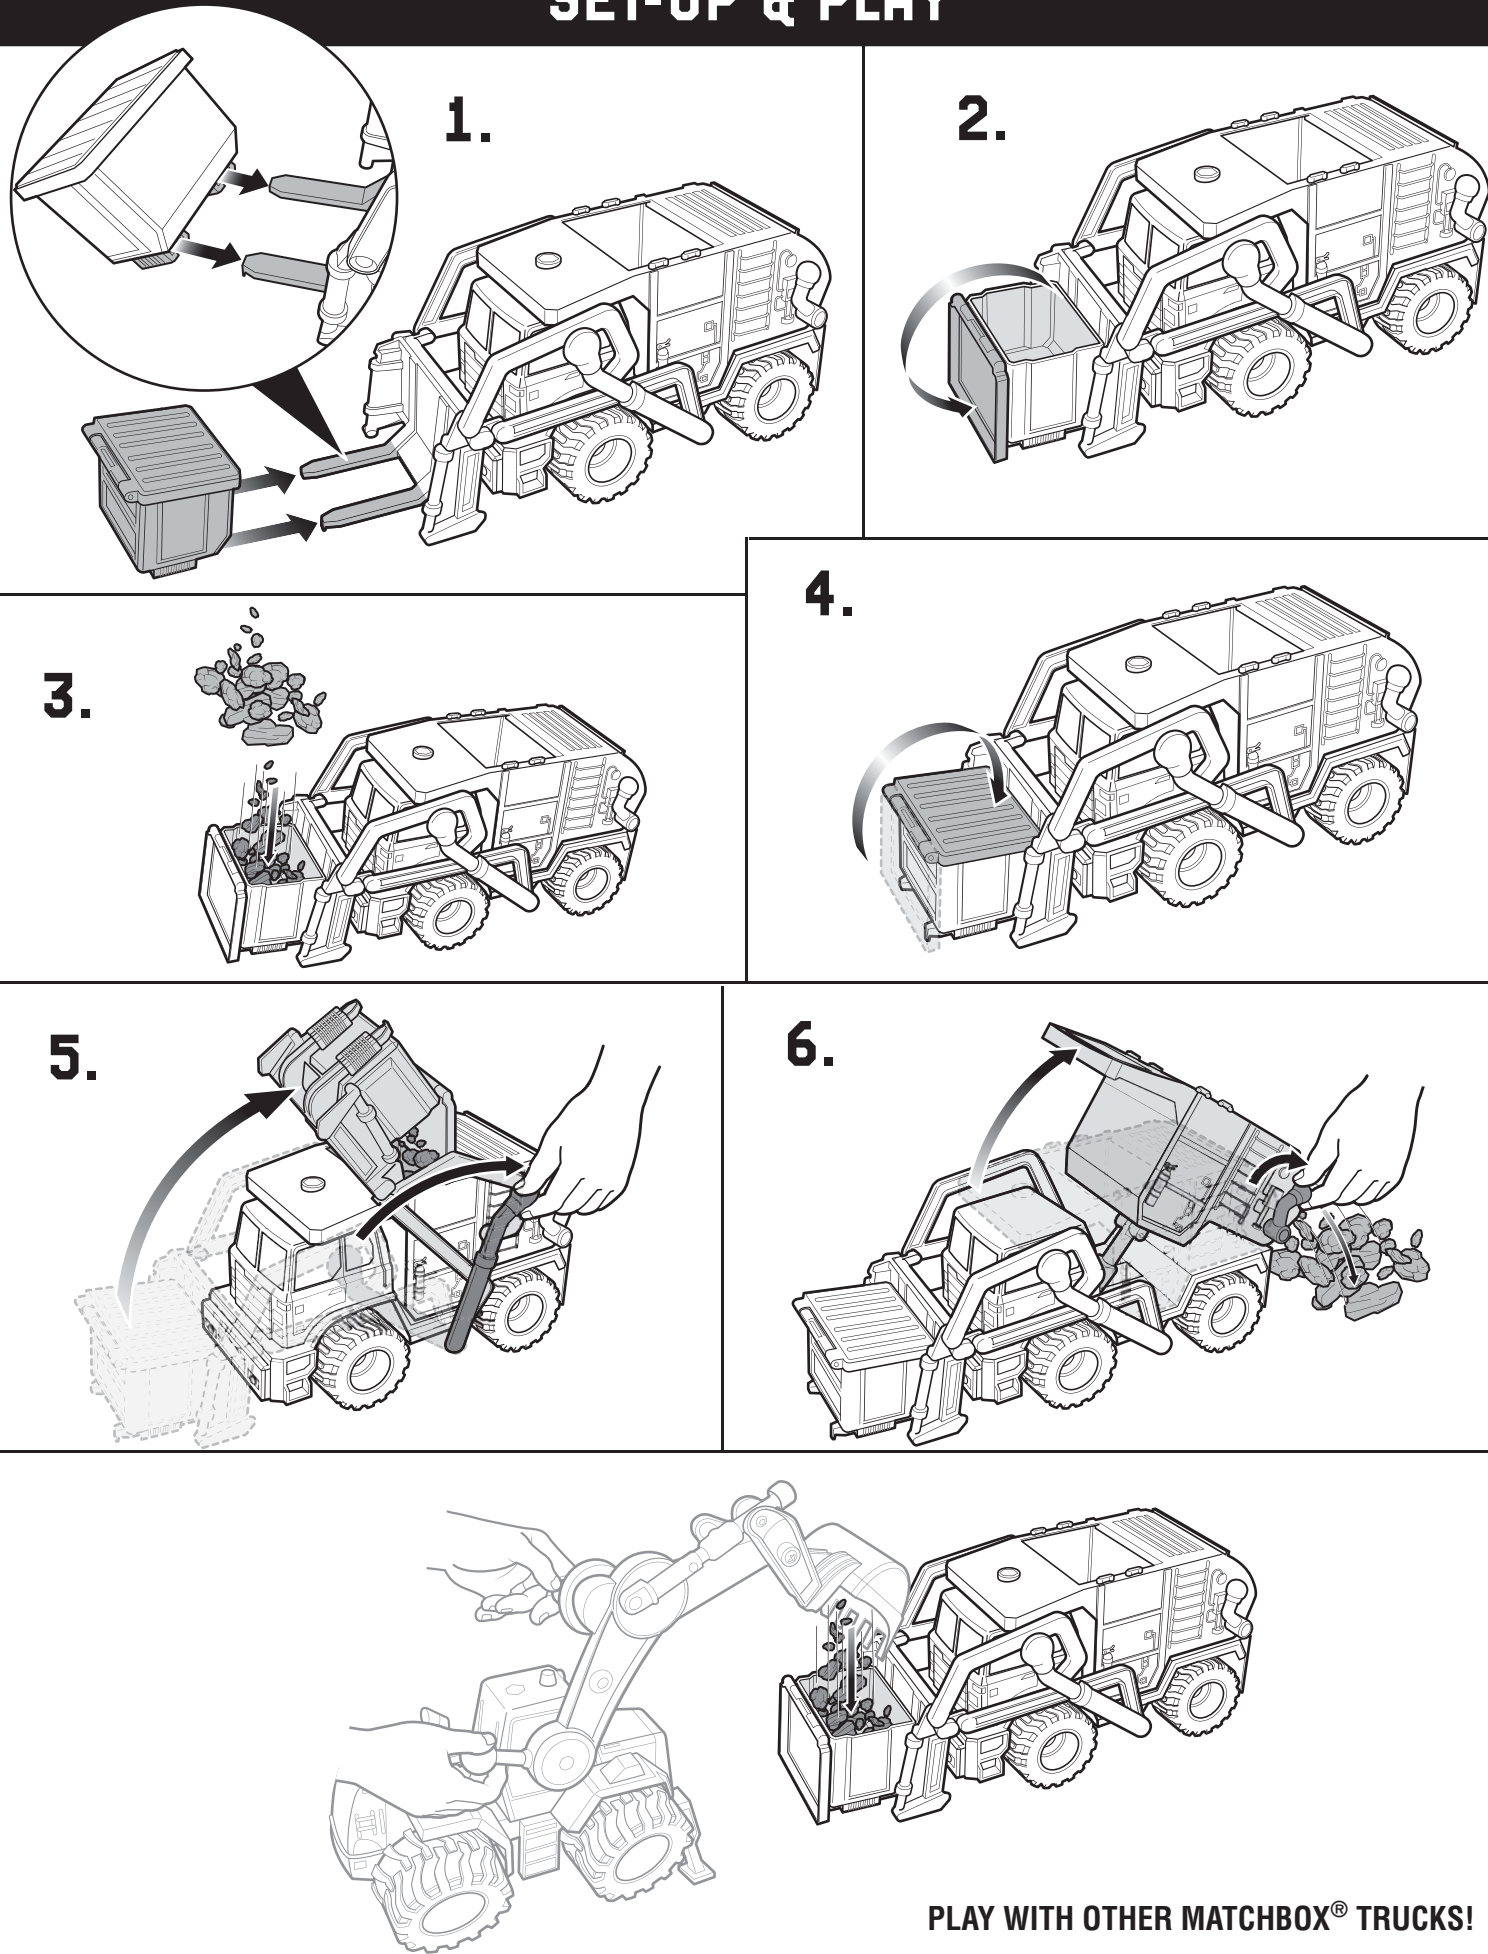

SET-UP & PLAY

2. The excavator can scoop up sand, loose dirt, and small gravel from a pile and move it from one place to another.

5. TOP VIEW

PLAY WITH OTHER MATCHBOX® TRUCKS!

EXCAVATOR TRUCK

INSTRUCTIONS

Please keep these instructions for future reference as they contain important information.

CONTENTS

BUILD YOUR ADVENTURE

READY FOR ACTION®

3+

MATCHBOX.COMSM

Asst. M0233
M0234-0920

SET-UP & PLAY

PLAY WITH OTHER MATCHBOX® TRUCKS!