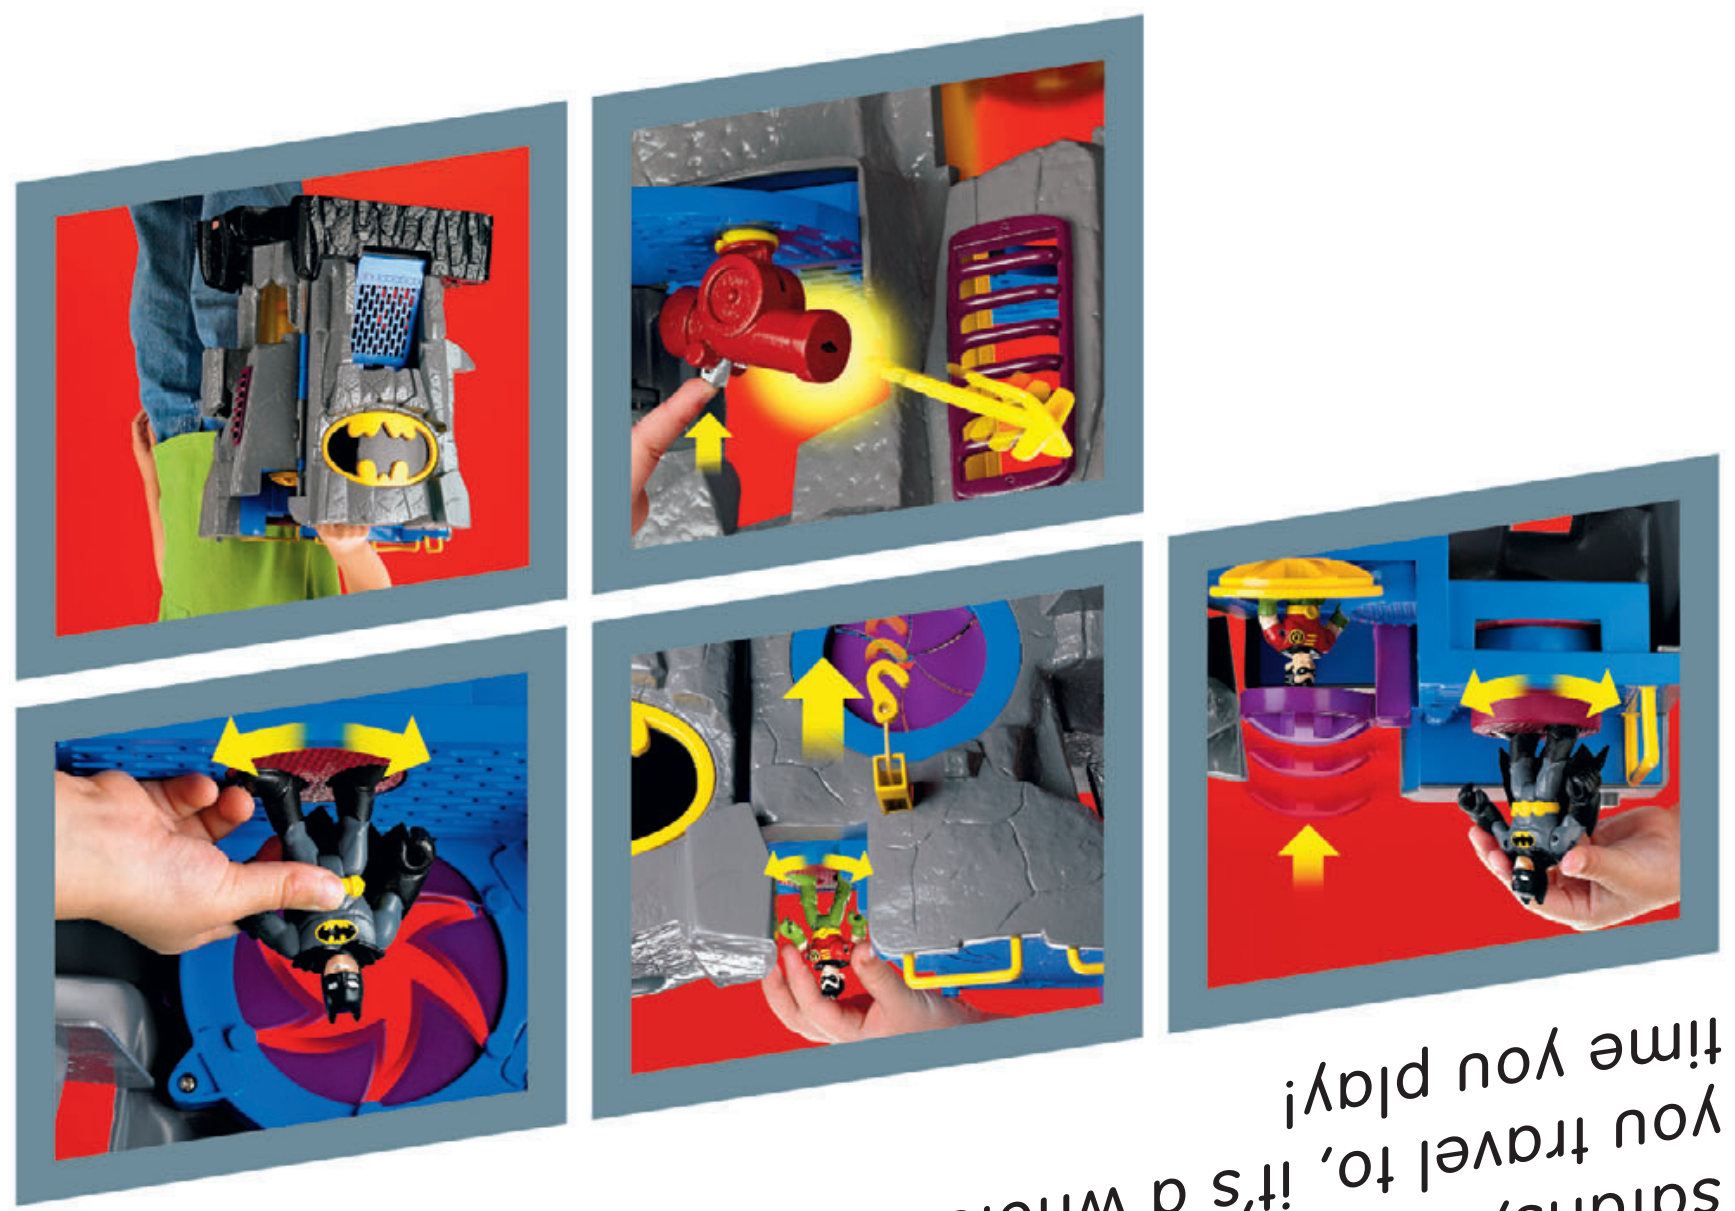

Imagine... a world of action and excitement where you decide what happens next! Sword fights, jungle safaris, daring rescues and more. Whatever world you travel to, it's a whole new adventure every time you play!

DC SUPER FRIENDS

Fisher-Price

Fisher-Price
DC SUPER FRIENDS

imaginext

Fisher-Price
DC SUPER FRIENDS

Turn to unlock the adventure!

Fisher-Price
DC SUPER FRIENDS

TRY ME!

5 activation points in all! See side panel