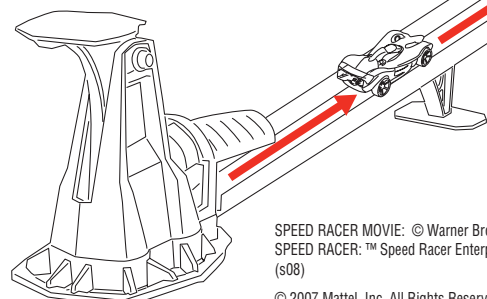

7

Connect Upper Track to Base

Squeeze track to fit into the sides of the connectors.

8

Connect Track to Connectors

Make sure track supports are at proper angles, the lower end towards the launchers and the higher end towards the base.

9

Connect Track to Launchers

10

Reset Flag and Indicator

Get Ready to Play:

Reset flag and counter to center position as shown to start a race.

GO

How To Play

Slam the lever down to launch your car.

Hit the spinner to move the counter. Each time you hit it, the counter moves towards your side. Each time your opponent hits it, the counter moves towards their side.

Drop the flag and win the race!

You can also launch 2 cars for head-to-head racing action.

SPEED RACER MOVIE: © Warner Bros. Entertainment Inc. SPEED RACER: ™ Speed Racer Enterprises, Inc. (s08)

© 2007 Mattel, Inc. All Rights Reserved.

Mattel, Inc. 333 Continental Blvd., El Segundo, CA 90245 U.S.A. Consumer Relations 1 (800) 524-8697 service.mattel.com • Mattel Canada Inc., Mississauga, Ontario L5R 3W2. You may call us free at / Composez sans frais le 1-800-524-8697. • Mattel U.K. Ltd., Vanwall Business Park, Maidenhead SL6 4UB. • Mattel Australia Pty., Ltd., Richmond, Victoria. 3121 Consumer Advisory Service - 1300 135 312. • Mattel East Asia Ltd., Room 1106, South Tower, World Finance Centre, Harbour City, Tsimshatsui, HK, China. • Diimport & Diedarkan Oleh: Mattel SEA Ptd Ltd. (993532-P) Lot 13.5, 13th Floor, Menara Lien Hoe, Persiaran Tropicana Golf Country Resort, 47410 PJ. Tel: 03-78803817, Fax: 03-78803867.