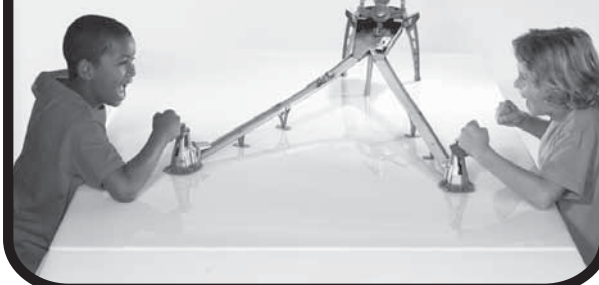

You can also launch 2 cars for head-to-head racing action.