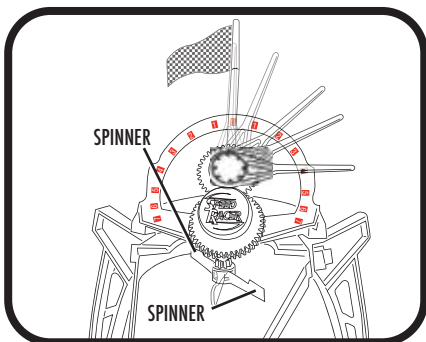

## Prepare Lower Track

**7****Connect Upper Track to Base**

Squeeze track to fit into the sides of the connectors.

**8****Connect Track to Connectors**

Make sure track supports are at proper angles, the lower end towards the launchers and the higher end towards the base.

**9****Connect Track to Launchers****10****Reset Flag and Indicator****Get Ready to Play:**

Reset flag and counter to center position as shown to start a race.

**GO****How To Play**

Slam the lever down to launch your car.

Hit the spinner to move the counter. Each time you hit it, the counter moves towards your side. Each time your opponent hits it, the counter moves towards their side.

Drop the flag and win the race!

You can also launch 2 cars for head-to-head racing action.