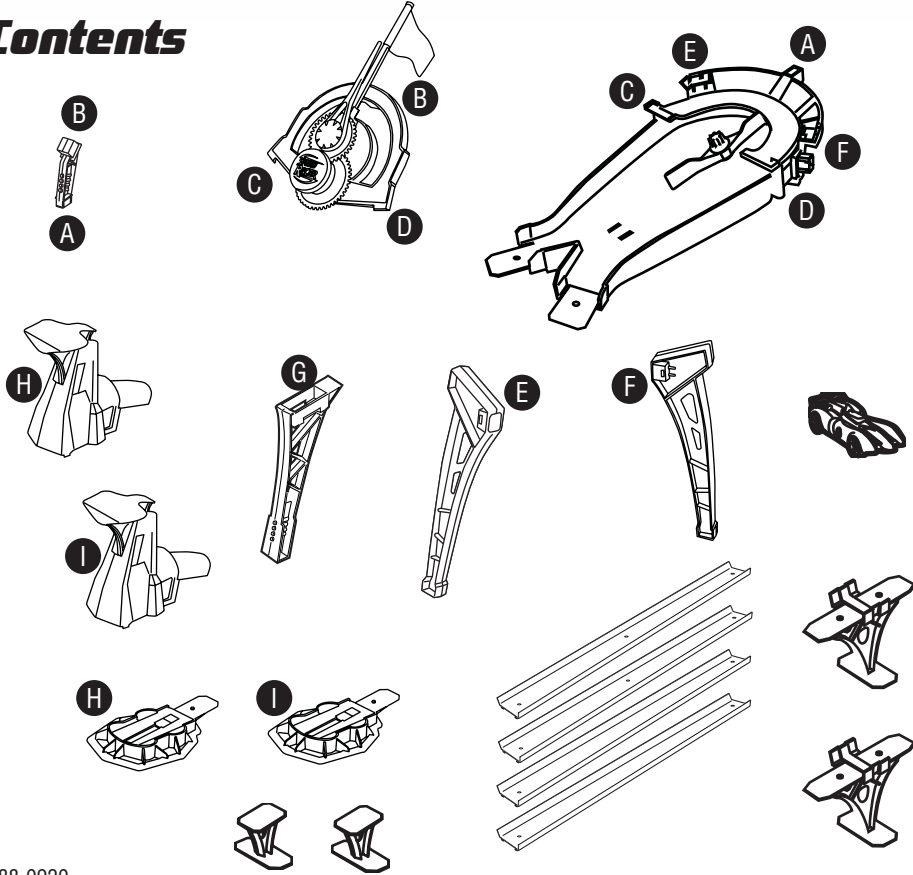

Keep these instructions for future reference as they contain important information.

Contents