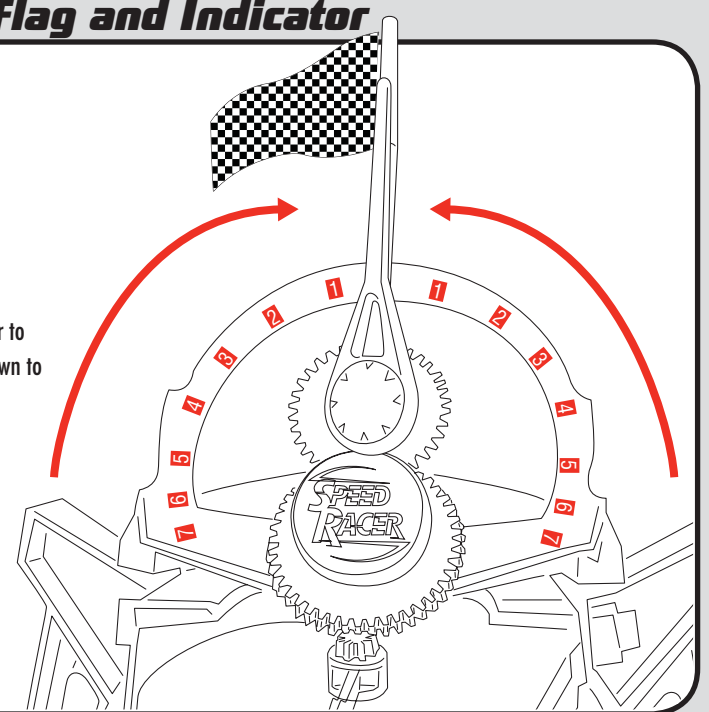

## Prepare Lower Track

**7****Connect Upper Track to Base**

Squeeze track to fit into the sides of the connectors.

**8****Connect Track to Connectors**

Make sure track supports are at proper angles, the lower end towards the launchers and the higher end towards the base.

**9****Connect Track to Launchers****10****Reset Flag and Indicator****Get Ready to Play:**

Reset flag and counter to center position as shown to start a race.

**GO****How To Play**

Slam the lever down to launch your car.