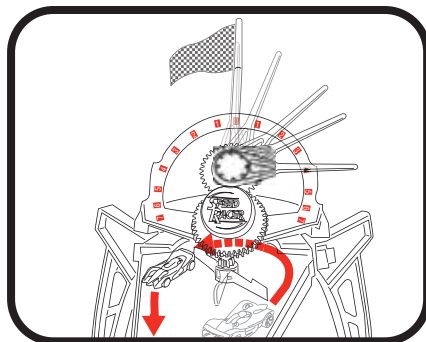

## Prepare Lower Track

**7****Connect Upper Track to Base**

Squeeze track to fit into the sides of the connectors.

**8****Connect Track to Connectors**

Make sure track supports are at proper angles, the lower end towards the launchers and the higher end towards the base.

**9****Connect Track to Launchers****10****Reset Flag and Indicator****Get Ready to Play:**

Reset flag and counter to center position as shown to start a race.

**GO****How To Play**

Slam the lever down to launch your car.