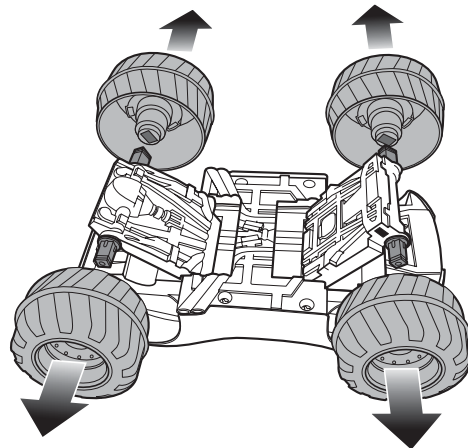

**INSTRUCTION SHEET
SPECIFICATIONS**

Toy: Lighting McQueen
 Toy No.: M6774
 Part No.: 0920
 Trim Size: 285mm x 210mm
 Folded Size: 142.5mm x 105mm
 Type of Fold:
 # colors: One
 Colors: Black
 Paper Stock: White Offset
 Paper Weight: 70 lb.
 EDM No.:

Mix & Match

Reset

Instructions

4+

Contents

Please keep these instructions for future reference as they contain important information.

WARNING:
CHOKING HAZARD - Small parts.
 Not for children under 3 years.

© Disney/Pixar

To Play

A. Press the button as shown to remove Lightning McQueen's parts.

B. Play with small wheels.

C. Play with big wheels.

C1.

C2.

C3.

C4.