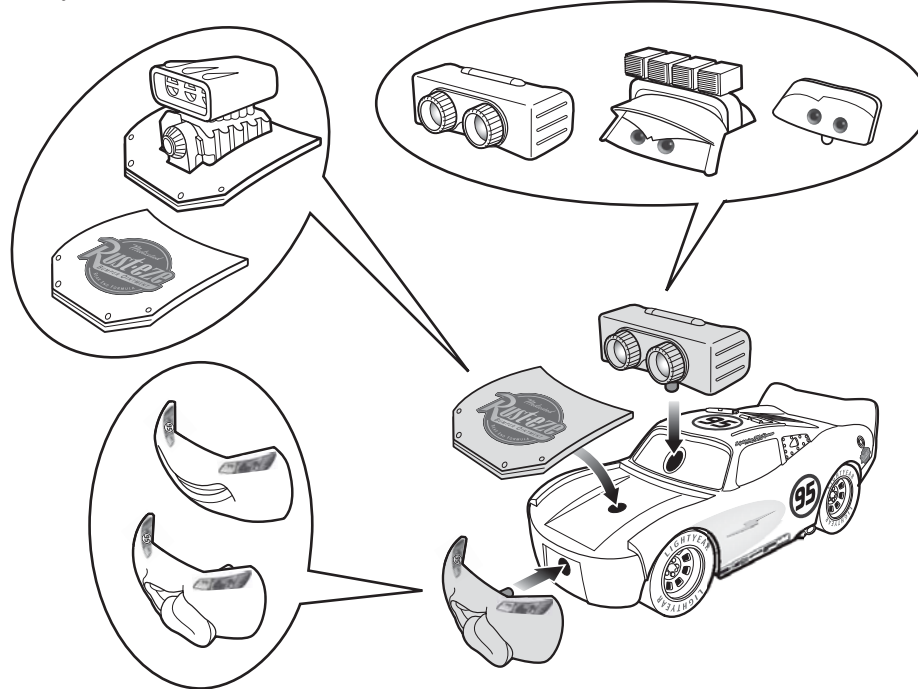

Mix & Match

Reset

Instructions

4+

Contents

Please keep these instructions for future reference as they contain important information.

WARNING:
CHOKING HAZARD - Small parts.
 Not for children under 3 years.

© Disney/Pixar

To Play

A. Press the button as shown to remove Lightning McQueen's parts.

B. Play with small wheels.

C. Play with big wheels.

C1.

C2.

C3.

C4.