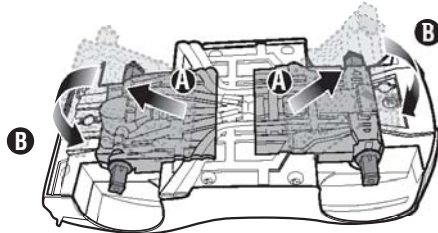

**INSTRUCTION SHEET
SPECIFICATIONS**

Toy: Lighting McQueen
 Toy No.: M6774
 Part No.: 0920
 Trim Size: 285mm x 210mm
 Folded Size: 142.5mm x 105mm
 Type of Fold:
 # colors: One
 Colors: Black
 Paper Stock: White Offset
 Paper Weight: 70 lb.
 EDM No.:

Mix & Match

Reset

Instructions

4+

Contents

Please keep these instructions for future reference as they contain important information.

WARNING:
CHOKING HAZARD - Small parts.
 Not for children under 3 years.

© Disney/Pixar

To Play

A. Press the button as shown to remove Lightning McQueen's parts.

B. Play with small wheels.

C. Play with big wheels.

C1.

C2.

C3.

C4.