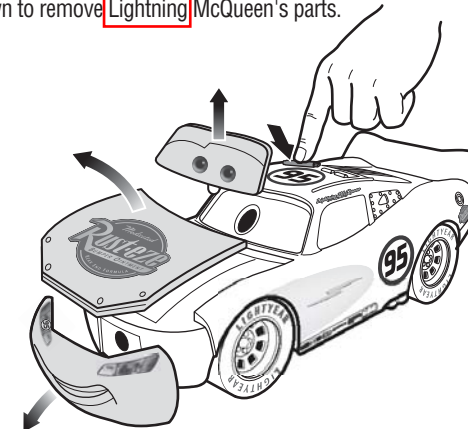

Mix & Match

Reset

Instructions

4+

Contents

Please keep these instructions for future reference as they contain important information.

WARNING:
CHOKING HAZARD - Small parts.
 Not for children under 3 years.

© Disney/Pixar

To Play

A. Press the button as shown to remove Lightning McQueen's parts.

B. Play with small wheels.

C. Play with big wheels.

C1.

C2.

C3.

C4.