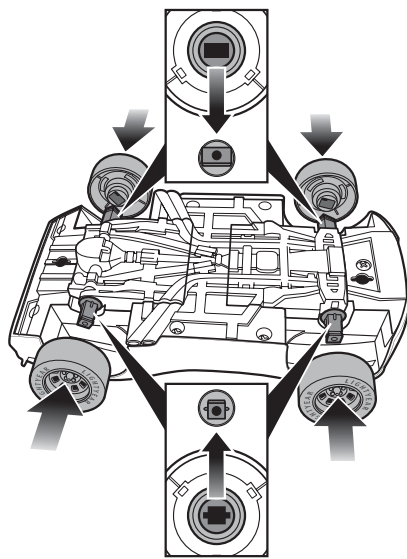

**INSTRUCTION SHEET
SPECIFICATIONS**

Toy: Lighting McQueen
 Toy No.: M6774
 Part No.: 0920
 Trim Size: 285mm x 210mm
 Folded Size: 142.5mm x 105mm
 Type of Fold:
 # colors: One
 Colors: Black
 Paper Stock: White Offset
 Paper Weight: 70 lb.
 EDM No.:

Mix & Match

Reset

Instructions

4+

Contents

Please keep these instructions for future reference as they contain important information.

WARNING:
CHOKING HAZARD - Small parts.
 Not for children under 3 years.

© Disney/Pixar

To Play

A. Press the button as shown to remove Lightning McQueen's parts.

B. Play with small wheels.

C. Play with big wheels.

C1.

C2.

C3.

C4.