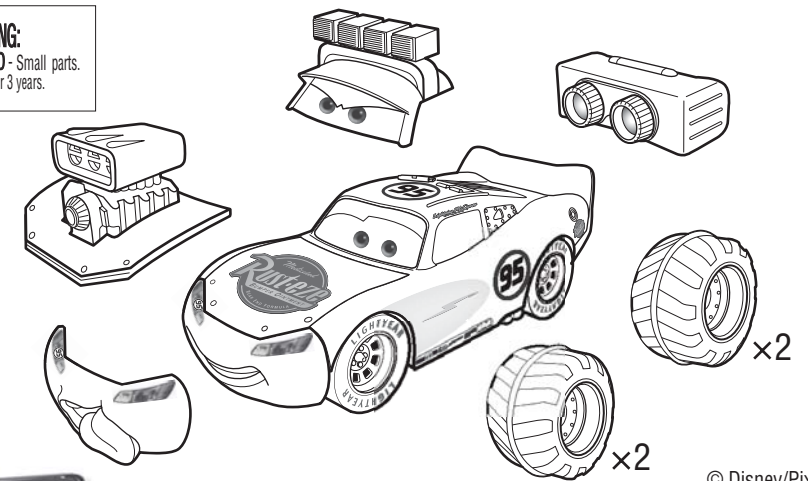

**INSTRUCTION SHEET
SPECIFICATIONS**

Toy: Lighting McQueen
 Toy No.: M6774
 Part No.: 0920
 Trim Size: 285mm x 210mm
 Folded Size: 142.5mm x 105mm
 Type of Fold:
 # colors: One
 Colors: Black
 Paper Stock: White Offset
 Paper Weight: 70 lb.
 EDM No.:

Mix & Match

Reset

Instructions

4+

Contents

Please keep these instructions for future reference as they contain important information.

WARNING:
CHOKING HAZARD - Small parts.
 Not for children under 3 years.

© Disney/Pixar

To Play

A. Press the button as shown to remove Lightning McQueen's parts.

B. Play with small wheels.

C. Play with big wheels.

C1.

C2.

C3.

C4.