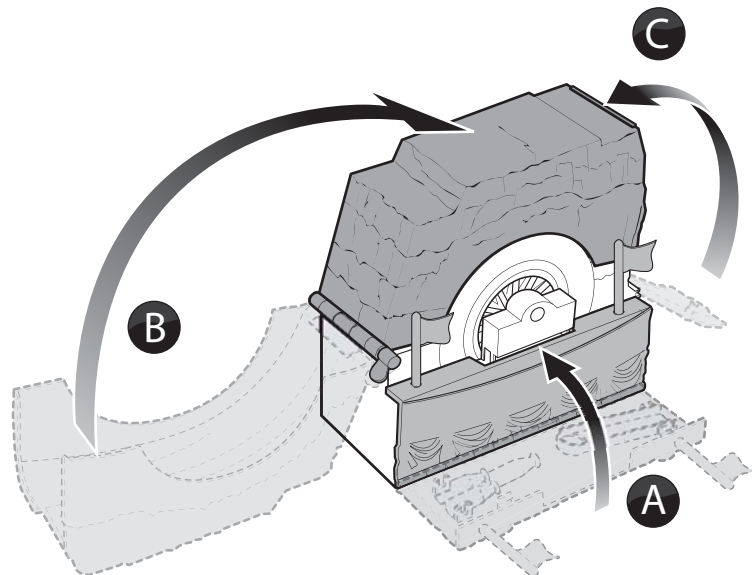

Storage

1.

2.

INSTRUCTION SHEET SPECIFICATIONS

Toy: CARS WHEEL WELL COURT W/SALLY
 Toy No.: M9497
 Part No.: 0920
 Trim Size: A4
 Folded Size: A5
 Type of Fold:
 # colors: One
 Colors: Black
 Paper Stock: White Offset
 Paper Weight: 70 lb.
 EDM No.: