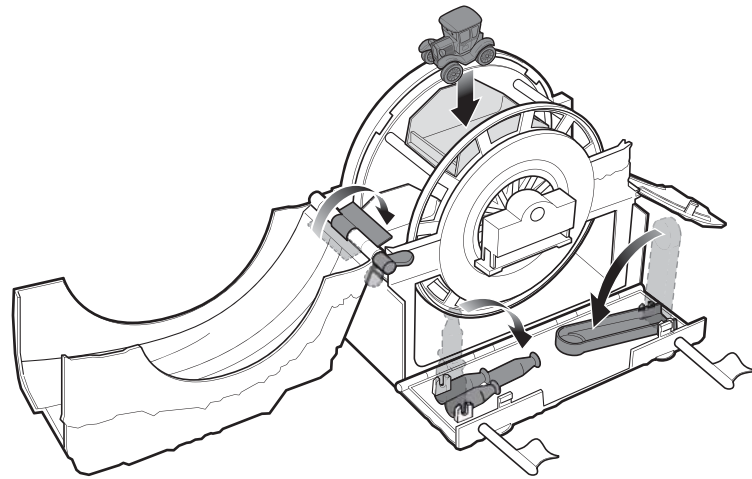

Storage

1.

2.

INSTRUCTION SHEET SPECIFICATIONS

Toy: CARS WHEEL WELL COURT W/SALLY
 Toy No.: M9497
 Part No.: 0920
 Trim Size: A4
 Folded Size: A5
 Type of Fold:
 # colors: One
 Colors: Black
 Paper Stock: White Offset
 Paper Weight: 70 lb.
 EDM No.:

Instructions

M9497-0920
 Asst. M4518

3+

Please keep these instructions for future reference as they contain important information.

Contents

WARNING:
 CHOKING HAZARD - Small parts.
 Not for children under 3 years.