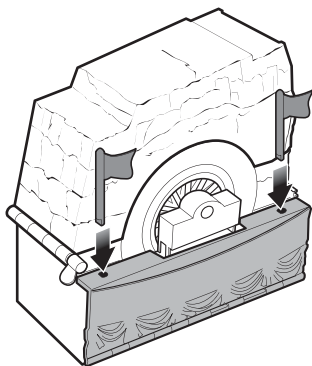

Assembly

1.

2.