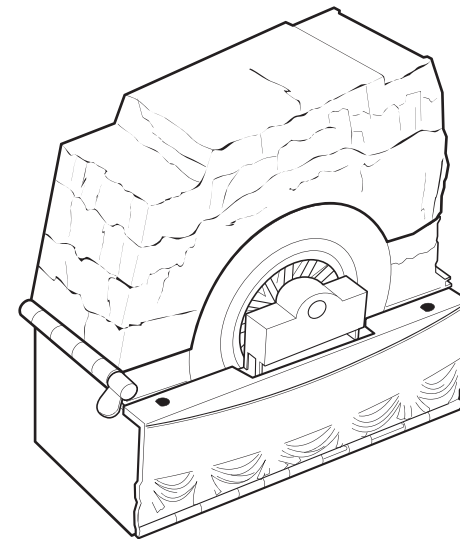

Storage

1.

2.

INSTRUCTION SHEET SPECIFICATIONS

Toy: CARS WHEEL WELL COURT W/SALLY
 Toy No.: M9497
 Part No.: 0920
 Trim Size: A4
 Folded Size: A5
 Type of Fold:
 # colors: One
 Colors: Black
 Paper Stock: White Offset
 Paper Weight: 70 lb.
 EDM No.:

Instructions

M9497-0920
 Asst. M4518

3+

Please keep these instructions for future reference as they contain important information.

Contents

WARNING:
 CHOKING HAZARD - Small parts.
 Not for children under 3 years.