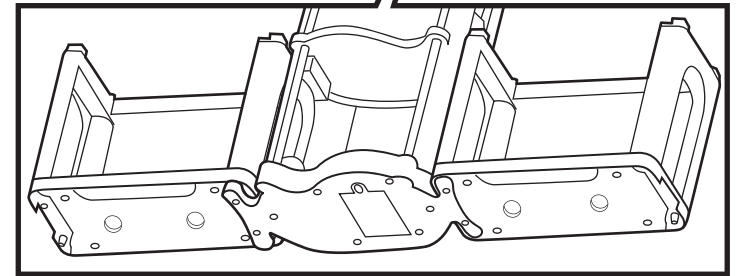

Design your own mall and collect shops you'd like to go to!

Connect products N7255, N7256, N7257, N7258, N7259, N7260 with N9759. Each sold separately and subject to availability. Push activation button to activate lights on all shops.

Press button to activate lights.

If lights in shops do not work, please check connection to 2-story mall or between different shops.

Escalator can be used with products N7255, N7256, N7257, N7258, N7259, N7260.