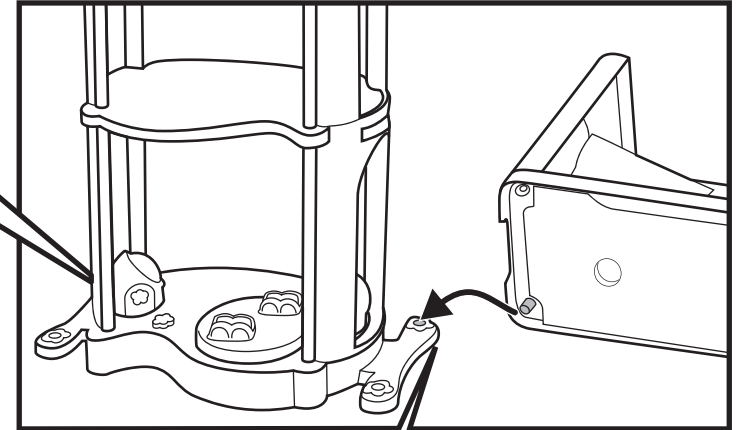

Design your own mall and collect shops you'd like to go to!

Connect products N7255, N7256, N7257, N7258, N7259, N7260 with N9759. Each sold separately and subject to availability. Push activation button to activate lights on all shops.

Press button to activate lights.

If lights in shops do not work, please check connection to 2-story mall or between different shops.

Escalator can be used with products N7255, N7256, N7257, N7258, N7259, N7260.