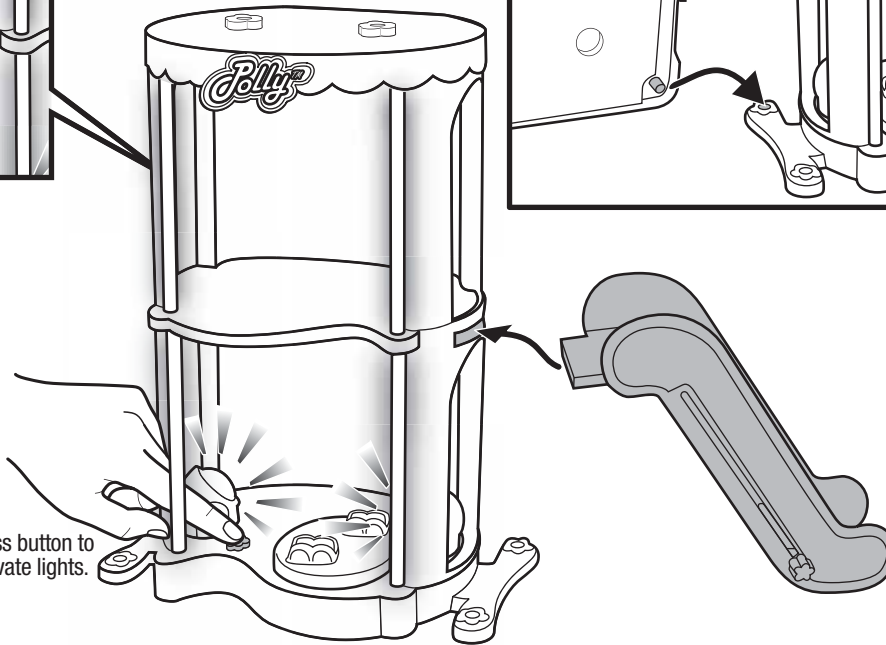

Design your own mall and collect shops you'd like to go to!

Connect products N7255, N7256, N7257, N7258, N7259, N7260 with N9759. Each sold separately and subject to availability. Push activation button to activate lights on all shops.

Press button to activate lights.

If lights in shops do not work, please check connection to 2-story mall or between different shops.

Escalator can be used with products N7255, N7256, N7257, N7258, N7259, N7260.