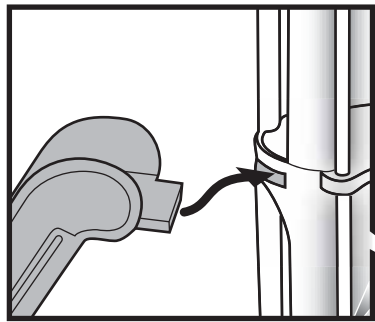

Design your own mall and collect shops you'd like to go to!

Connect products N7255, N7256, N7257, N7258, N7259, N7260 with N9759. Each sold separately and subject to availability. Push activation button to activate lights on all shops.

Press button to activate lights.

If lights in shops do not work, please check connection to 2-story mall or between different shops.

Escalator can be used with products N7255, N7256, N7257, N7258, N7259, N7260.