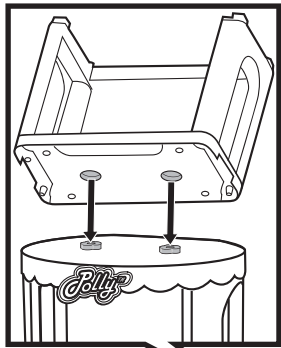

Design your own mall and collect shops you'd like to go to!

Connect products N7255, N7256, N7257, N7258, N7259, N7260 with N9759. Each sold separately and subject to availability. Push activation button to activate lights on all shops.

Press button to activate lights.

If lights in shops do not work, please check connection to 2-story mall or between different shops.

Escalator can be used with products N7255, N7256, N7257, N7258, N7259, N7260.