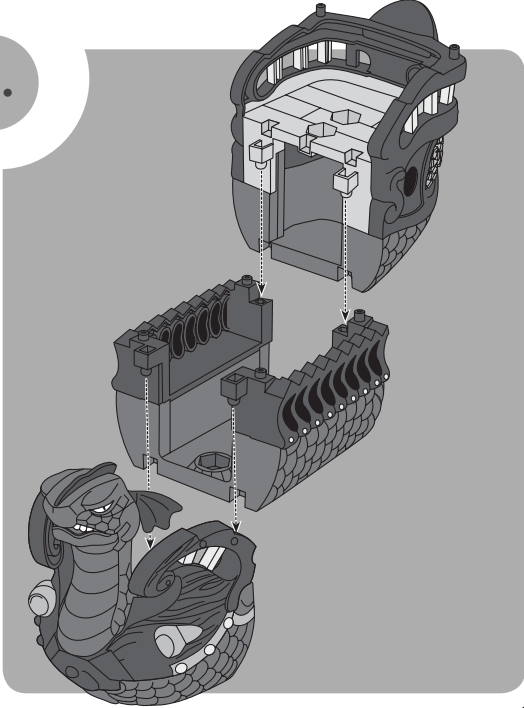

Let's Build a Ship!

1.