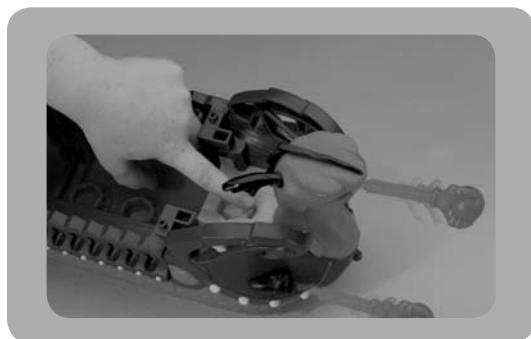

3.

So Many Ways to Play!

Castle and boat comes apart for two different ways to play!

Press the button to fire the cannons!
IMPORTANT! Only use projectiles supplied with this toy. Do not launch at people or animals or at point blank range.