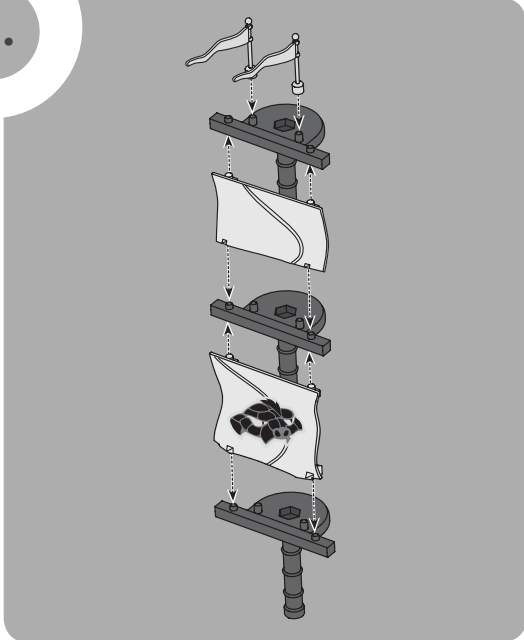

3.

So Many Ways to Play!

Castle and boat comes apart for two different ways to play!

Press the button to fire the cannons!
IMPORTANT! Only use projectiles supplied with this toy. Do not launch at people or animals or at point blank range.