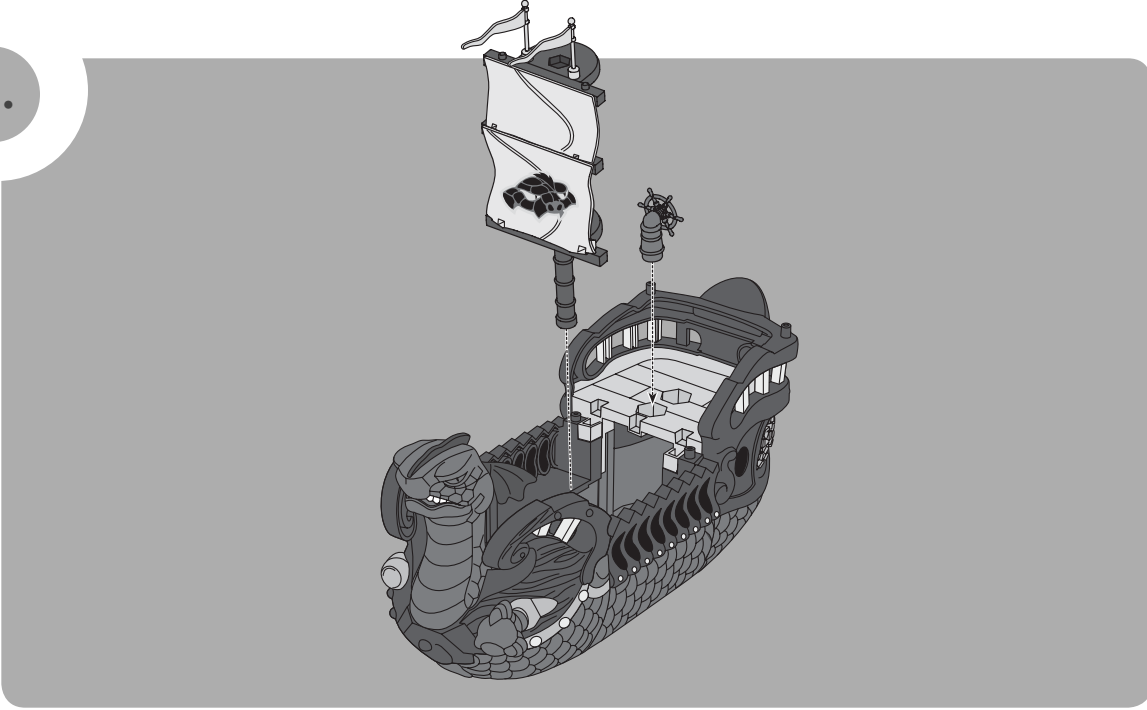

3.

So Many Ways to Play!

Castle and boat comes apart for two different ways to play!

Press the button to fire the cannons!
IMPORTANT! Only use projectiles supplied with this toy. Do not launch at people or animals or at point blank range.