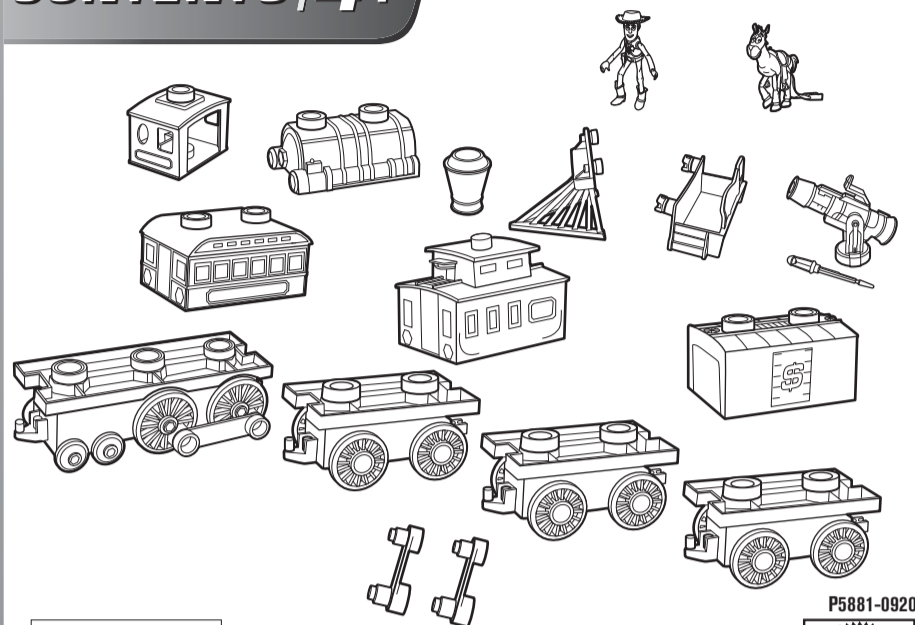

MEGA RIG® WESTERN TRAIN
BUILDING SYSTEM
 INSTRUCTIONS

TO PLAY

1.

Do not aim at eyes or face. Only use projectiles supplied with this toy. Do not fire at point blank range.

2.

3.

CAN YOU BUILD THESE?

CONTENTS | 4+