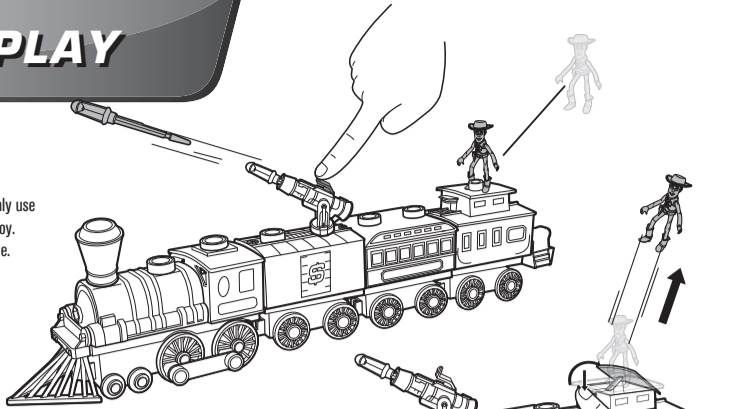

MEGA RIG® WESTERN TRAIN
BUILDING SYSTEM
 INSTRUCTIONS

TO PLAY

1.

Do not aim at eyes or face. Only use projectiles supplied with this toy. Do not fire at point blank range.

2.

3.

CAN YOU BUILD THESE?

CONTENTS | 4+